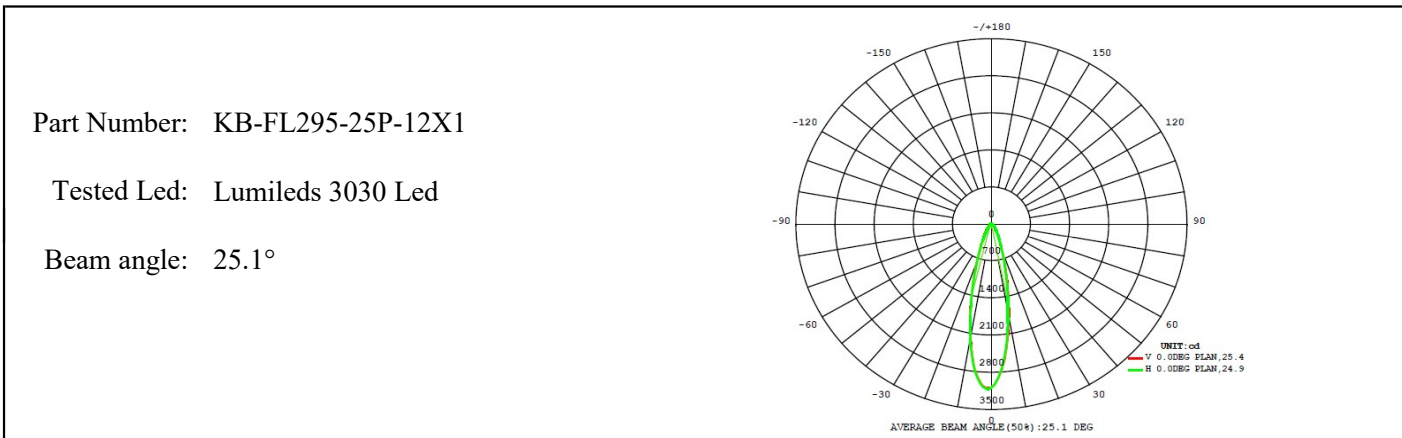

Light Distribution Curve (配光曲线图):

<p>Part Number: KB-FL295-15P-12X1</p> <p>Tested Led: Cree XPE2</p> <p>Beam angle: 16.4°</p>	 <p>UNIT: cd V 0.0DEG PLAN, 17.0 H 0.0DEG PLAN, 15.9</p> <p>AVERAGE BEAM ANGLE(50%): 16.4 DEG</p>
<p>Part Number: KB-FL295-25P-12X1</p> <p>Tested Led: Cree XPE2</p> <p>Beam angle: 24.5°</p>	 <p>UNIT: cd V 0.0DEG PLAN, 24.8 H 0.0DEG PLAN, 24.1</p> <p>AVERAGE BEAM ANGLE(50%): 24.5 DEG</p>
<p>Part Number: KB-FL295-40P-12X1</p> <p>Tested Led: Cree XPE2</p> <p>Beam angle: 42.8°</p>	 <p>光强: cd V 0.0°平面, 42.9° H 0.0°平面, 42.6°</p> <p>平均光束角(50%): 42.8度</p>
<p>Part Number: KB-FL295-2050-12X1</p> <p>Tested Led: Cree XPE2</p> <p>Beam angle: 22.6*52.6°</p>	 <p>UNIT: cd V 0.0DEG PLAN, 42.6 H 0.0DEG PLAN, 22.6</p> <p>AVERAGE BEAM ANGLE(50%): 37.6 DEG</p>

Light Distribution Curve (配光曲线图):

Mechanical Characteristics (产品尺寸):

Product Package (产品包装):

Inner Box (内盒)	Outer Carton (外箱)
	
<p>11pcs/layer 15layers/ box gross weight: 3.65kg</p>	<p>4 boxes (660pcs) / carton gross weight: 15.6kg carton dimension: 40*33*35cm</p>