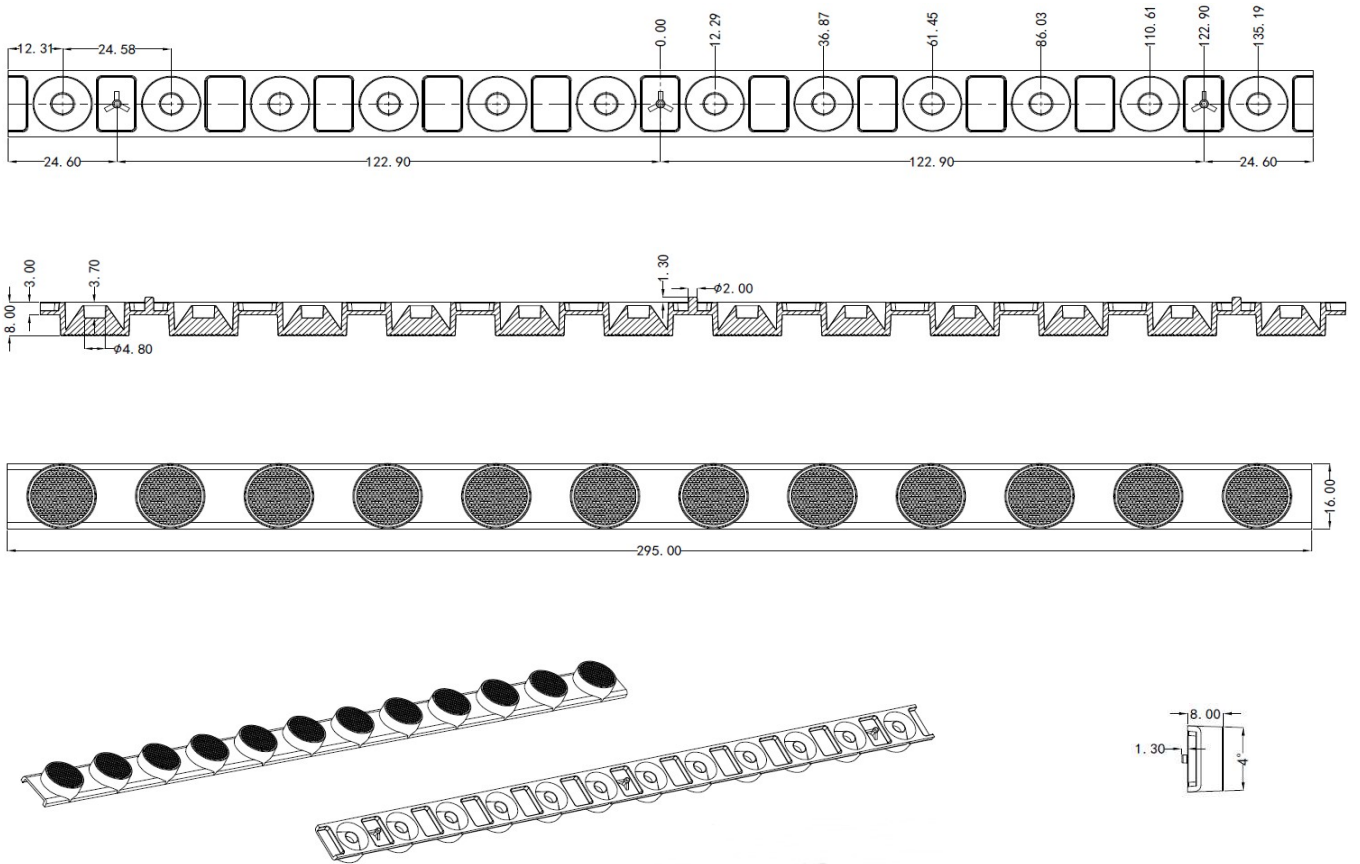

Product Parameters (产品描述)

产品编号 Part Number:	KB-FL295-xx-12X1	安装方式 Fastening:	Pins
出光角度 Beam Angle:	15/25/40/20*50°	防水圈 Silica seal:	N/A
产品材料 Material:	PMMA or PC	透光率 Transmittance:	93%
工作温度 Work Temp:	PMMA<85°C PC<105°C	灯珠数量 Led Qty:	12pcs

Part Number	Match Led	Dimension	Beam Angle
KB-FL295-15P-12X1	SMD3030/Dome 3535 led	L295*W16*H8MM	~15°
KB-FL295-25P-12X1	SMD3030/Dome 3535 led	L295*W16*H8MM	~25°
KB-FL295-40P-12X1	SMD3030/Dome 3535 led	L295*W16*H8MM	~40°
KB-FL295-2050-12X1	SMD3030/Dome 3535 led	L295*W16*H8MM	~20*50°

Light Distribution Curve (配光曲线图):

<p>Part Number: KB-FL295-15P-12X1</p> <p>Tested Led: Cree XPE2</p> <p>Beam angle: 16.4°</p>	 <p>UNIT: cd V 0.0DEG PLAN, 17.0 H 0.0DEG PLAN, 15.9</p> <p>AVERAGE BEAM ANGLE(50%): 16.4 DEG</p>
<p>Part Number: KB-FL295-25P-12X1</p> <p>Tested Led: Cree XPE2</p> <p>Beam angle: 24.5°</p>	 <p>UNIT: cd V 0.0DEG PLAN, 24.8 H 0.0DEG PLAN, 24.1</p> <p>AVERAGE BEAM ANGLE(50%): 24.5 DEG</p>
<p>Part Number: KB-FL295-40P-12X1</p> <p>Tested Led: Cree XPE2</p> <p>Beam angle: 42.8°</p>	 <p>光强: cd V 0.0°平面, 42.9° H 0.0°平面, 42.6°</p> <p>平均光束角(50%): 42.8度</p>
<p>Part Number: KB-FL295-2050-12X1</p> <p>Tested Led: Cree XPE2</p> <p>Beam angle: 22.6*52.6°</p>	 <p>UNIT: cd V 0.0DEG PLAN, 42.6 H 0.0DEG PLAN, 22.6</p> <p>AVERAGE BEAM ANGLE(50%): 37.6 DEG</p>

Light Distribution Curve (配光曲线图):

Mechanical Characteristics (产品尺寸):

Product Package (产品包装):

Inner Box (内盒)	Outer Carton (外箱)
	
<p>11pcs/layer 15layers/ box gross weight: 3.65kg</p>	<p>4 boxes (660pcs) / carton gross weight: 15.6kg carton dimension: 40*33*35cm</p>