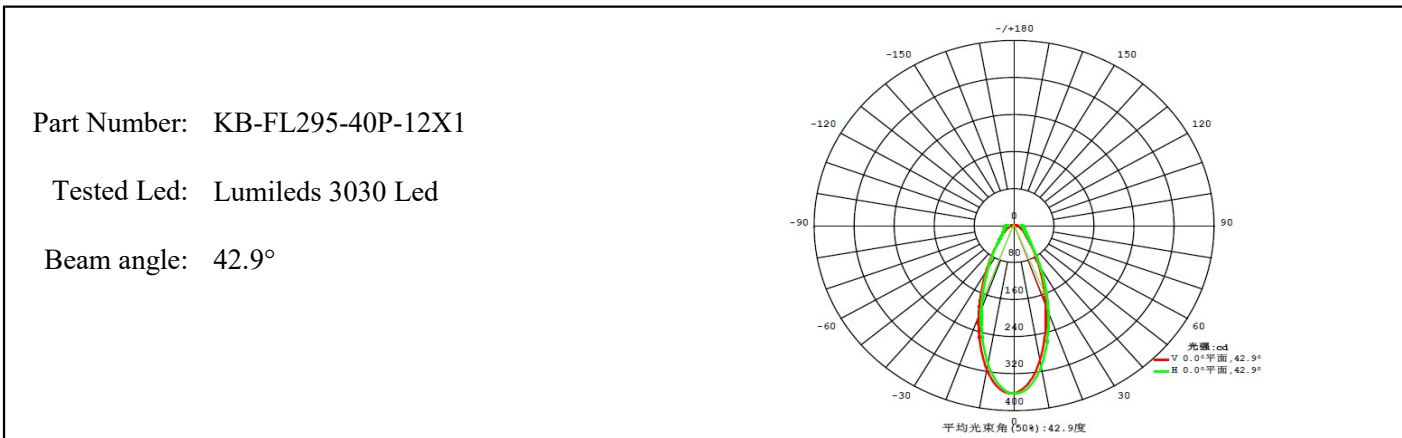

Light Distribution Curve (配光曲线图):