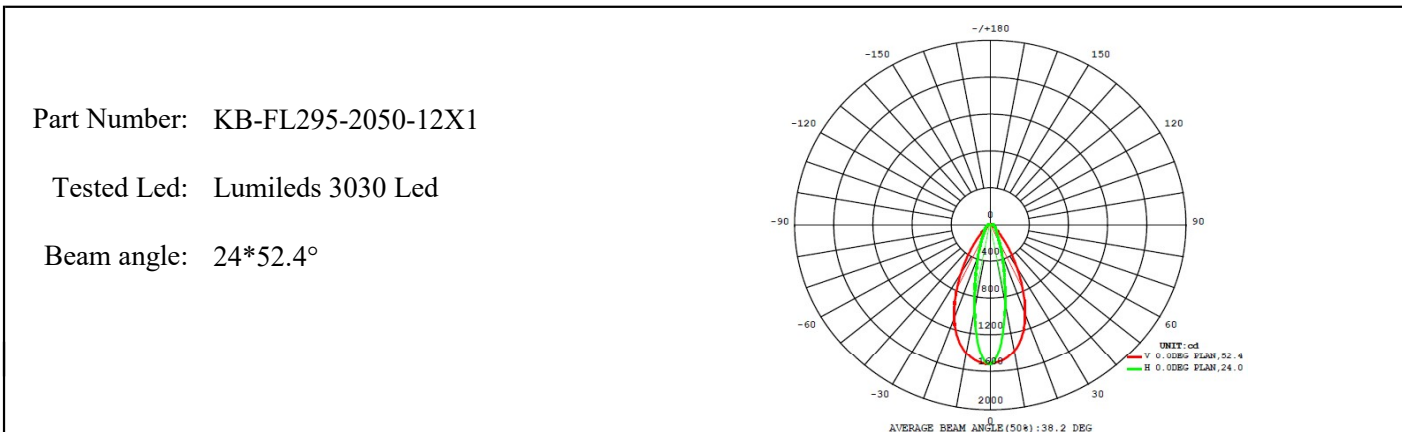

Light Distribution Curve (配光曲线图):

<p>Part Number: KB-FL295-15P-12X1</p> <p>Tested Led: Cree XPE2</p> <p>Beam angle: 16.4°</p>	 <p>UNIT: cd V 0.0DEG PLAN, 17.0 H 0.0DEG PLAN, 15.9</p> <p>AVERAGE BEAM ANGLE(50%): 16.4 DEG</p>
<p>Part Number: KB-FL295-25P-12X1</p> <p>Tested Led: Cree XPE2</p> <p>Beam angle: 24.5°</p>	 <p>UNIT: cd V 0.0DEG PLAN, 24.8 H 0.0DEG PLAN, 24.1</p> <p>AVERAGE BEAM ANGLE(50%): 24.5 DEG</p>
<p>Part Number: KB-FL295-40P-12X1</p> <p>Tested Led: Cree XPE2</p> <p>Beam angle: 42.8°</p>	 <p>光强: cd V 0.0°平面, 42.9° H 0.0°平面, 42.6°</p> <p>平均光束角(50%): 42.8度</p>
<p>Part Number: KB-FL295-2050-12X1</p> <p>Tested Led: Cree XPE2</p> <p>Beam angle: 22.6*52.6°</p>	 <p>UNIT: cd V 0.0DEG PLAN, 42.6 H 0.0DEG PLAN, 22.6</p> <p>AVERAGE BEAM ANGLE(50%): 37.6 DEG</p>

Light Distribution Curve (配光曲线图):

Mechanical Characteristics (产品尺寸):

Product Package (产品包装):

Inner Box (内盒)	Outer Carton (外箱)
	
<p>11pcs/layer 15layers/ box gross weight: 3.65kg</p>	<p>4 boxes (660pcs) / carton gross weight: 15.6kg carton dimension: 40*33*35cm</p>