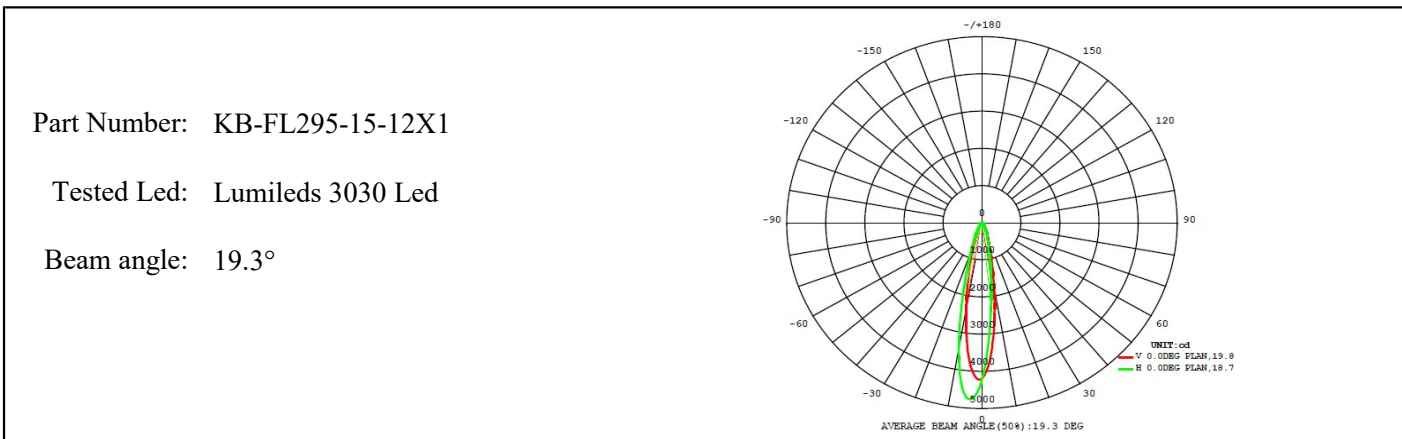

Light Distribution Curve (配光曲线图):