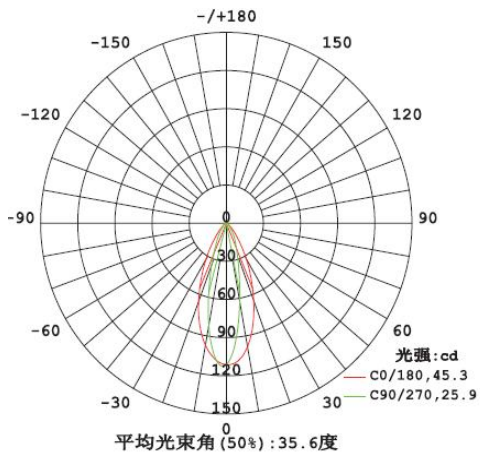

●Optical Characteristics

●Machnical Characteristics

Specification

●Product Paramters:

- ◆Product Name: Waterproof Lens
- ◆Part Number: KB-H16-60PF-3030
- ◆Dimension: $\varnothing 16.5 \times H8.7\text{mm}$
- ◆Beam Angle: 60°
- ◆Compatible Led: SMD3030|3535|2835
- ◆Material: PC
- ◆Tolerance: $\pm 0.1\text{mm}$
- ◆Working Temperature: -25 to 110°C
- ◆Transmittance: 93%

●Optical Characteristics

●Machnical Characteristics

Specification

●Product Paramters:

- ◆Product Name: Waterproof Lens
- ◆Part Number: KB-H16-2040F-3030
- ◆Dimension: $\varnothing 16.5 \times H 8.7 \text{mm}$
- ◆Beam Angle: $20^\circ 40'$ Oval
- ◆Compatible Led: SMD3030|3535|2835
- ◆Material: PC
- ◆Tolerance: $\pm 0.1 \text{mm}$
- ◆Working Temperature: -25 to 110°C
- ◆Transmittance: 93%

●Optical Characteristics

●Machnical Characteristics

Specification

●Product Paramters:

- ◆Product Name: Waterproof Lens
- ◆Part Number: KB-H16-2545F-3030
- ◆Dimension: $\varnothing 16.5 \times H8.7\text{mm}$
- ◆Beam Angle: 25°45° Oval
- ◆Compatible Led: SMD3030|3535|2835
- ◆Material: PC
- ◆Tolerance: $\pm 0.1\text{mm}$
- ◆Working Temperature: - 25 to 110 °C
- ◆Transmittance: 93%

●Optical Characteristics

●Machnical Characteristics