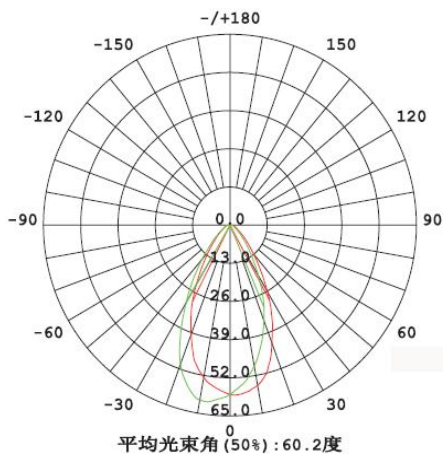

●Optical Characteristics

●Machnical Characteristics

Specification

●Product Paramters:

- ◆Product Name: Waterproof Lens
- ◆Part Number: KB-H16-45PF-3030
- ◆Dimension: $\varnothing 16.5 \times H8.7\text{mm}$
- ◆Beam Angle: 45°
- ◆Compatible Led: SMD3030|3535|2835
- ◆Material: PC
- ◆Tolerance: $\pm 0.1\text{mm}$
- ◆Working Temperature: -25 to 110 °C
- ◆Transmittance: 93%

●Optical Characteristics

●Machnical Characteristics

Specification

●Product Paramters:

- ◆Product Name: Waterproof Lens
- ◆Part Number: KB-H16-60PF-3030
- ◆Dimension: $\varnothing 16.5 \times H8.7\text{mm}$
- ◆Beam Angle: 60°
- ◆Compatible Led: SMD3030|3535|2835
- ◆Material: PC
- ◆Tolerance: $\pm 0.1\text{mm}$
- ◆Working Temperature: -25 to 110°C
- ◆Transmittance: 93%

●Optical Characteristics

●Machnical Characteristics

Specification

●Product Paramters:

- ◆Product Name: Waterproof Lens
- ◆Part Number: KB-H16-2040F-3030
- ◆Dimension: $\varnothing 16.5 \times H 8.7 \text{mm}$
- ◆Beam Angle: $20^\circ 40'$ Oval
- ◆Compatible Led: SMD3030|3535|2835
- ◆Material: PC
- ◆Tolerance: $\pm 0.1 \text{mm}$
- ◆Working Temperature: -25 to 110°C
- ◆Transmittance: 93%

●Optical Characteristics

●Machnical Characteristics

Specification

●Product Paramters:

- ◆Product Name: Waterproof Lens
- ◆Part Number: KB-H16-2545F-3030
- ◆Dimension: $\varnothing 16.5 \times H8.7\text{mm}$
- ◆Beam Angle: 25°45° Oval
- ◆Compatible Led: SMD3030|3535|2835
- ◆Material: PC
- ◆Tolerance: $\pm 0.1\text{mm}$
- ◆Working Temperature: - 25 to 110 °C
- ◆Transmittance: 93%