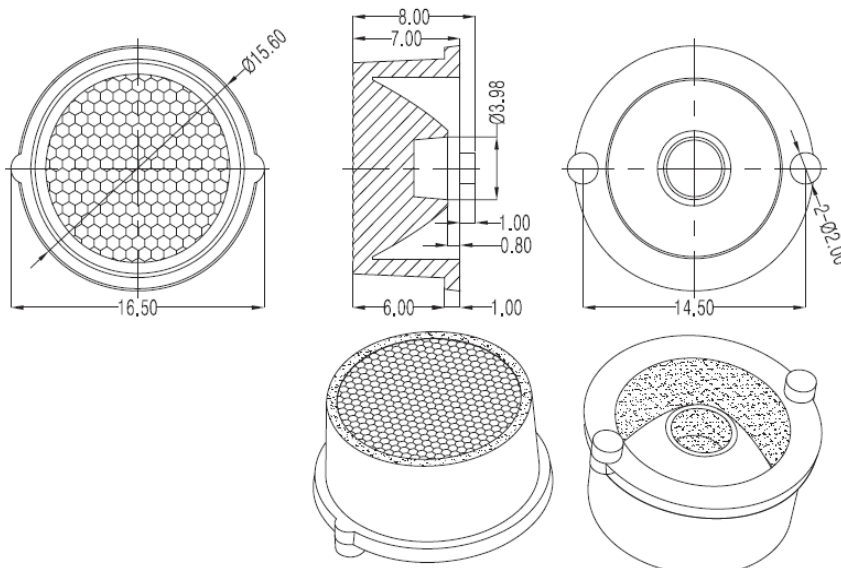

●Optical Characteristics

●Machnical Characteristics

Specification

●Product Paramters:

- ◆Product Name: Waterproof Lens
- ◆Part Number: KB-H16-30PF-3030
- ◆Dimension: $\varnothing 16.5 \times H8.7\text{mm}$
- ◆Beam Angle: 30°
- ◆Compatible Led: SMD3030|3535|2835
- ◆Material: PC
- ◆Tolerance: $\pm 0.1\text{mm}$
- ◆Working Temperature: -25 to 110°C
- ◆Transmittance: 93%

●Optical Characteristics

●Machnical Characteristics

Specification

●Product Paramters:

- ◆Product Name: Waterproof Lens
- ◆Part Number: KB-H16-45PF-3030
- ◆Dimension: $\varnothing 16.5 \times H8.7\text{mm}$
- ◆Beam Angle: 45°
- ◆Compatible Led: SMD3030|3535|2835
- ◆Material: PC
- ◆Tolerance: $\pm 0.1\text{mm}$
- ◆Working Temperature: -25 to 110 °C
- ◆Transmittance: 93%

●Optical Characteristics

●Machnical Characteristics

Specification

●Product Paramters:

- ◆Product Name: Waterproof Lens
- ◆Part Number: KB-H16-60PF-3030
- ◆Dimension: $\varnothing 16.5 \times H8.7\text{mm}$
- ◆Beam Angle: 60°
- ◆Compatible Led: SMD3030|3535|2835
- ◆Material: PC
- ◆Tolerance: $\pm 0.1\text{mm}$
- ◆Working Temperature: -25 to 110°C
- ◆Transmittance: 93%

●Optical Characteristics

●Machnical Characteristics

Specification

●Product Paramters:

- ◆Product Name: Waterproof Lens
- ◆Part Number: KB-H16-2040F-3030
- ◆Dimension: $\varnothing 16.5 \times H 8.7 \text{mm}$
- ◆Beam Angle: $20^\circ 40'$ Oval
- ◆Compatible Led: SMD3030|3535|2835
- ◆Material: PC
- ◆Tolerance: $\pm 0.1 \text{mm}$
- ◆Working Temperature: -25 to 110°C
- ◆Transmittance: 93%