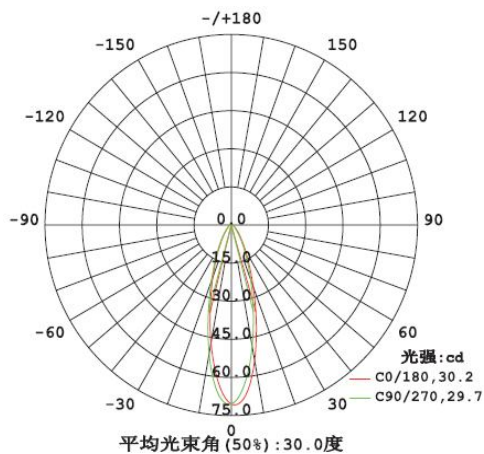

Specification

●Product Paramters:

- ◆Product Name: Waterproof Lens
- ◆Part Number: KB-H16-20PF-3030
- ◆Dimension: $\varnothing 16.5 \times H8.7\text{mm}$
- ◆Beam Angle: 20°
- ◆Compatible Led: SMD3030|3535|2835
- ◆Material: PC
- ◆Tolerance: $\pm 0.1\text{mm}$
- ◆Working Temperature: -25 to 110°C
- ◆Transmittance: 93%

●Optical Characteristics

●Machnical Characteristics

Specification

●Product Paramters:

- ◆Product Name: Waterproof Lens
- ◆Part Number: KB-H16-30PF-3030
- ◆Dimension: $\varnothing 16.5 \times H8.7\text{mm}$
- ◆Beam Angle: 30°
- ◆Compatible Led: SMD3030|3535|2835
- ◆Material: PC
- ◆Tolerance: $\pm 0.1\text{mm}$
- ◆Working Temperature: -25 to 110°C
- ◆Transmittance: 93%

●Optical Characteristics

●Machnical Characteristics

Specification

●Product Paramters:

- ◆Product Name: Waterproof Lens
- ◆Part Number: KB-H16-45PF-3030
- ◆Dimension: $\varnothing 16.5 \times H8.7\text{mm}$
- ◆Beam Angle: 45°
- ◆Compatible Led: SMD3030|3535|2835
- ◆Material: PC
- ◆Tolerance: $\pm 0.1\text{mm}$
- ◆Working Temperature: -25 to 110 °C
- ◆Transmittance: 93%

●Optical Characteristics

●Machnical Characteristics

Specification

●Product Paramters:

- ◆Product Name: Waterproof Lens
- ◆Part Number: KB-H16-60PF-3030
- ◆Dimension: $\varnothing 16.5 \times H8.7\text{mm}$
- ◆Beam Angle: 60°
- ◆Compatible Led: SMD3030|3535|2835
- ◆Material: PC
- ◆Tolerance: $\pm 0.1\text{mm}$
- ◆Working Temperature: -25 to 110°C
- ◆Transmittance: 93%