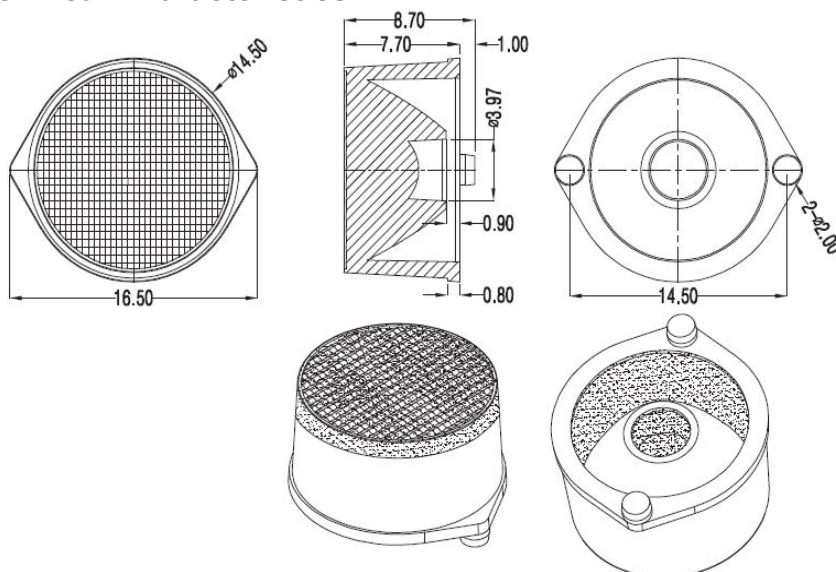

●Optical Characteristics

●Machnical Characteristics

Specification

●Product Paramters:

- ◆Product Name: Waterproof Lens
- ◆Part Number: KB-H16-45PF-3030
- ◆Dimension: $\varnothing 16.5 \times H8.7\text{mm}$
- ◆Beam Angle: 45°
- ◆Compatible Led: SMD3030|3535|2835
- ◆Material: PC
- ◆Tolerance: $\pm 0.1\text{mm}$
- ◆Working Temperature: -25 to 110 °C
- ◆Transmittance: 93%

●Optical Characteristics

●Machnical Characteristics

Specification

●Product Paramters:

- ◆Product Name: Waterproof Lens
- ◆Part Number: KB-H16-60PF-3030
- ◆Dimension: $\varnothing 16.5 \times H8.7\text{mm}$
- ◆Beam Angle: 60°
- ◆Compatible Led: SMD3030|3535|2835
- ◆Material: PC
- ◆Tolerance: $\pm 0.1\text{mm}$
- ◆Working Temperature: -25 to 110°C
- ◆Transmittance: 93%

●Optical Characteristics

●Machnical Characteristics

Specification

●Product Paramters:

- ◆Product Name: Waterproof Lens
- ◆Part Number: KB-H16-2040F-3030
- ◆Dimension: $\varnothing 16.5 \times H 8.7 \text{mm}$
- ◆Beam Angle: $20^\circ 40'$ Oval
- ◆Compatible Led: SMD3030|3535|2835
- ◆Material: PC
- ◆Tolerance: $\pm 0.1 \text{mm}$
- ◆Working Temperature: -25 to 110°C
- ◆Transmittance: 93%

●Optical Characteristics

●Machnical Characteristics

Specification

●Product Paramters:

- ◆Product Name: Waterproof Lens
- ◆Part Number: KB-H16-2545F-3030
- ◆Dimension: $\varnothing 16.5 \times H8.7\text{mm}$
- ◆Beam Angle: 25°45° Oval
- ◆Compatible Led: SMD3030|3535|2835
- ◆Material: PC
- ◆Tolerance: $\pm 0.1\text{mm}$
- ◆Working Temperature: - 25 to 110 °C
- ◆Transmittance: 93%