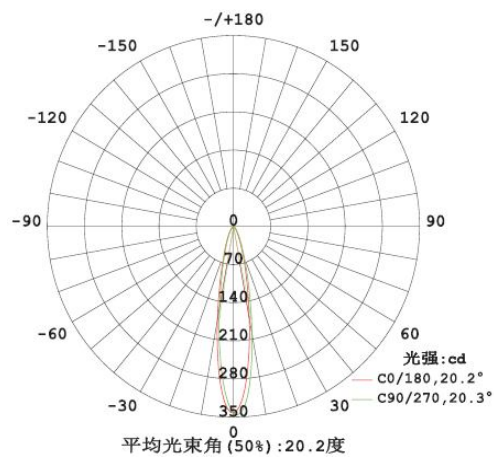

Specification

●Product Paramters:

- ◆Product Name: Waterproof Lens
- ◆Part Number: KB-H16-20PF-3030
- ◆Dimension: $\varnothing 16.5 \times H8.7\text{mm}$
- ◆Beam Angle: 20°
- ◆Compatible Led: SMD3030|3535|2835
- ◆Material: PC
- ◆Tolerance: $\pm 0.1\text{mm}$
- ◆Working Temperature: -25 to 110°C
- ◆Transmittance: 93%

●Optical Characteristics

●Machnical Characteristics

Specification

●Product Paramters:

- ◆Product Name: Waterproof Lens
- ◆Part Number: KB-H16-30PF-3030
- ◆Dimension: $\varnothing 16.5 \times H8.7\text{mm}$
- ◆Beam Angle: 30°
- ◆Compatible Led: SMD3030|3535|2835
- ◆Material: PC
- ◆Tolerance: $\pm 0.1\text{mm}$
- ◆Working Temperature: -25 to 110°C
- ◆Transmittance: 93%

●Optical Characteristics

●Machnical Characteristics

Specification

●Product Paramters:

- ◆Product Name: Waterproof Lens
- ◆Part Number: KB-H16-45PF-3030
- ◆Dimension: $\varnothing 16.5 \times H8.7\text{mm}$
- ◆Beam Angle: 45°
- ◆Compatible Led: SMD3030|3535|2835
- ◆Material: PC
- ◆Tolerance: $\pm 0.1\text{mm}$
- ◆Working Temperature: -25 to 110 °C
- ◆Transmittance: 93%

●Optical Characteristics

●Machnical Characteristics

Specification

●Product Paramters:

- ◆Product Name: Waterproof Lens
- ◆Part Number: KB-H16-60PF-3030
- ◆Dimension: $\varnothing 16.5 \times H8.7\text{mm}$
- ◆Beam Angle: 60°
- ◆Compatible Led: SMD3030|3535|2835
- ◆Material: PC
- ◆Tolerance: $\pm 0.1\text{mm}$
- ◆Working Temperature: -25 to 110°C
- ◆Transmittance: 93%