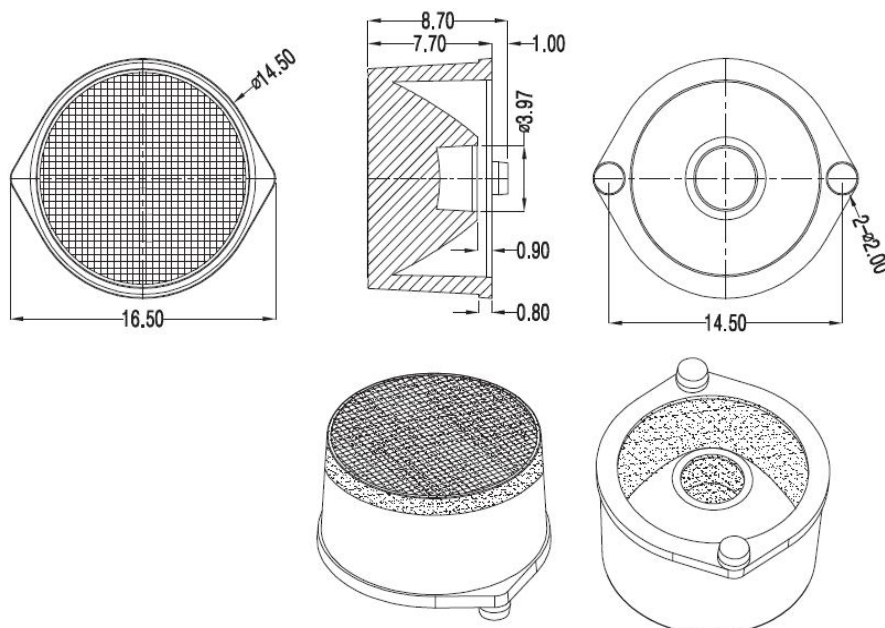

Specification

●Product Paramters:

- ◆Product Name: Waterproof Lens
- ◆Part Number: KB-H16-20PF-3030
- ◆Dimension: $\varnothing 16.5 \times H8.7\text{mm}$
- ◆Beam Angle: 20°
- ◆Compatible Led: SMD3030|3535|2835
- ◆Material: PC
- ◆Tolerance: $\pm 0.1\text{mm}$
- ◆Working Temperature: -25 to 110°C
- ◆Transmittance: 93%

●Optical Characteristics

●Machnical Characteristics

Specification

●Product Paramters:

- ◆Product Name: Waterproof Lens
- ◆Part Number: KB-H16-30PF-3030
- ◆Dimension: $\varnothing 16.5 \times H8.7\text{mm}$
- ◆Beam Angle: 30°
- ◆Compatible Led: SMD3030|3535|2835
- ◆Material: PC
- ◆Tolerance: $\pm 0.1\text{mm}$
- ◆Working Temperature: -25 to 110°C
- ◆Transmittance: 93%

●Optical Characteristics

●Machnical Characteristics

Specification

●Product Paramters:

- ◆Product Name: Waterproof Lens
- ◆Part Number: KB-H16-45PF-3030
- ◆Dimension: $\varnothing 16.5 \times H8.7\text{mm}$
- ◆Beam Angle: 45°
- ◆Compatible Led: SMD3030|3535|2835
- ◆Material: PC
- ◆Tolerance: $\pm 0.1\text{mm}$
- ◆Working Temperature: -25 to 110 °C
- ◆Transmittance: 93%

●Optical Characteristics

●Machnical Characteristics

Specification

●Product Paramters:

- ◆Product Name: Waterproof Lens
- ◆Part Number: KB-H16-60PF-3030
- ◆Dimension: $\varnothing 16.5 \times H8.7\text{mm}$
- ◆Beam Angle: 60°
- ◆Compatible Led: SMD3030|3535|2835
- ◆Material: PC
- ◆Tolerance: $\pm 0.1\text{mm}$
- ◆Working Temperature: -25 to 110°C
- ◆Transmittance: 93%