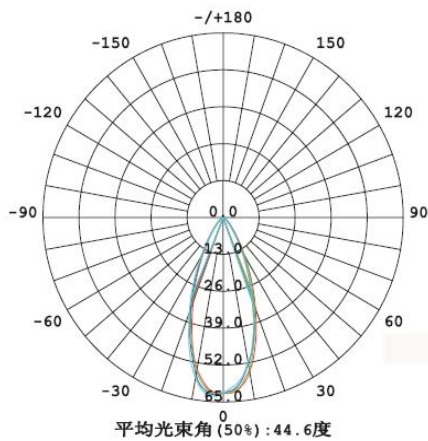

●Optical Characteristics

●Machnical Characteristics

Specification

●Product Paramters:

- ◆Product Name: Waterproof Lens
- ◆Part Number: KB-H16-30PF-3030
- ◆Dimension: $\varnothing 16.5 \times H8.7\text{mm}$
- ◆Beam Angle: 30°
- ◆Compatible Led: SMD3030|3535|2835
- ◆Material: PC
- ◆Tolerance: $\pm 0.1\text{mm}$
- ◆Working Temperature: -25 to 110°C
- ◆Transmittance: 93%

●Optical Characteristics

●Machnical Characteristics

Specification

●Product Paramters:

- ◆Product Name: Waterproof Lens
- ◆Part Number: KB-H16-45PF-3030
- ◆Dimension: $\varnothing 16.5 \times H8.7\text{mm}$
- ◆Beam Angle: 45°
- ◆Compatible Led: SMD3030|3535|2835
- ◆Material: PC
- ◆Tolerance: $\pm 0.1\text{mm}$
- ◆Working Temperature: -25 to 110 °C
- ◆Transmittance: 93%

●Optical Characteristics

●Machnical Characteristics

Specification

●Product Paramters:

- ◆Product Name: Waterproof Lens
- ◆Part Number: KB-H16-60PF-3030
- ◆Dimension: $\varnothing 16.5 \times H8.7\text{mm}$
- ◆Beam Angle: 60°
- ◆Compatible Led: SMD3030|3535|2835
- ◆Material: PC
- ◆Tolerance: $\pm 0.1\text{mm}$
- ◆Working Temperature: -25 to 110°C
- ◆Transmittance: 93%

●Optical Characteristics

●Machnical Characteristics

Specification

●Product Paramters:

- ◆Product Name: Waterproof Lens
- ◆Part Number: KB-H16-2040F-3030
- ◆Dimension: $\varnothing 16.5 \times H 8.7 \text{mm}$
- ◆Beam Angle: $20^\circ 40'$ Oval
- ◆Compatible Led: SMD3030|3535|2835
- ◆Material: PC
- ◆Tolerance: $\pm 0.1 \text{mm}$
- ◆Working Temperature: -25 to 110°C
- ◆Transmittance: 93%