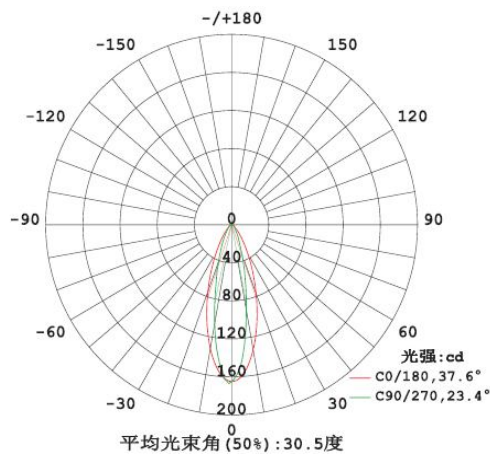

●Optical Characteristics

●Machnical Characteristics

Specification

●Product Paramters:

- ◆Product Name: Waterproof Lens
- ◆Part Number: KB-H16-45PF-3030
- ◆Dimension: $\varnothing 16.5 \times H8.7\text{mm}$
- ◆Beam Angle: 45°
- ◆Compatible Led: SMD3030|3535|2835
- ◆Material: PC
- ◆Tolerance: $\pm 0.1\text{mm}$
- ◆Working Temperature: -25 to 110 °C
- ◆Transmittance: 93%

●Optical Characteristics

●Machnical Characteristics

Specification

●Product Paramters:

- ◆Product Name: Waterproof Lens
- ◆Part Number: KB-H16-60PF-3030
- ◆Dimension: $\varnothing 16.5 \times H8.7\text{mm}$
- ◆Beam Angle: 60°
- ◆Compatible Led: SMD3030|3535|2835
- ◆Material: PC
- ◆Tolerance: $\pm 0.1\text{mm}$
- ◆Working Temperature: -25 to 110°C
- ◆Transmittance: 93%

●Optical Characteristics

●Machnical Characteristics

Specification

●Product Paramters:

- ◆Product Name: Waterproof Lens
- ◆Part Number: KB-H16-2040F-3030
- ◆Dimension: $\varnothing 16.5 \times H 8.7 \text{mm}$
- ◆Beam Angle: $20^\circ 40'$ Oval
- ◆Compatible Led: SMD3030|3535|2835
- ◆Material: PC
- ◆Tolerance: $\pm 0.1 \text{mm}$
- ◆Working Temperature: -25 to 110°C
- ◆Transmittance: 93%

●Optical Characteristics

●Machnical Characteristics

Specification

●Product Paramters:

- ◆Product Name: Waterproof Lens
- ◆Part Number: KB-H16-2545F-3030
- ◆Dimension: $\varnothing 16.5 \times H8.7\text{mm}$
- ◆Beam Angle: 25°45° Oval
- ◆Compatible Led: SMD3030|3535|2835
- ◆Material: PC
- ◆Tolerance: $\pm 0.1\text{mm}$
- ◆Working Temperature: - 25 to 110 °C
- ◆Transmittance: 93%