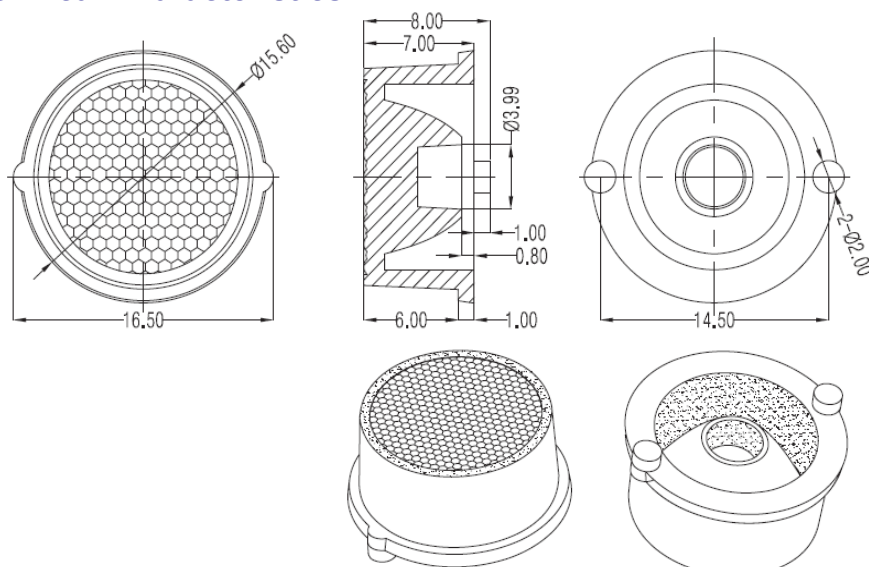

●Optical Characteristics

●Machnical Characteristics

Specification

●Product Paramters:

- ◆Product Name: Waterproof Lens
- ◆Part Number: KB-H16-45PF-3030
- ◆Dimension: $\varnothing 16.5 \times H8.7\text{mm}$
- ◆Beam Angle: 45°
- ◆Compatible Led: SMD3030|3535|2835
- ◆Material: PC
- ◆Tolerance: $\pm 0.1\text{mm}$
- ◆Working Temperature: -25 to 110 °C
- ◆Transmittance: 93%

●Optical Characteristics

●Machnical Characteristics

Specification

●Product Paramters:

- ◆Product Name: Waterproof Lens
- ◆Part Number: KB-H16-60PF-3030
- ◆Dimension: $\varnothing 16.5 \times H8.7\text{mm}$
- ◆Beam Angle: 60°
- ◆Compatible Led: SMD3030|3535|2835
- ◆Material: PC
- ◆Tolerance: $\pm 0.1\text{mm}$
- ◆Working Temperature: -25 to 110°C
- ◆Transmittance: 93%

●Optical Characteristics

●Machnical Characteristics

Specification

●Product Paramters:

- ◆Product Name: Waterproof Lens
- ◆Part Number: KB-H16-2040F-3030
- ◆Dimension: $\varnothing 16.5 \times H 8.7 \text{mm}$
- ◆Beam Angle: $20^\circ 40'$ Oval
- ◆Compatible Led: SMD3030|3535|2835
- ◆Material: PC
- ◆Tolerance: $\pm 0.1 \text{mm}$
- ◆Working Temperature: -25 to 110°C
- ◆Transmittance: 93%

●Optical Characteristics

●Machnical Characteristics

Specification

●Product Paramters:

- ◆Product Name: Waterproof Lens
- ◆Part Number: KB-H16-2545F-3030
- ◆Dimension: $\varnothing 16.5 \times H8.7\text{mm}$
- ◆Beam Angle: 25°45° Oval
- ◆Compatible Led: SMD3030|3535|2835
- ◆Material: PC
- ◆Tolerance: $\pm 0.1\text{mm}$
- ◆Working Temperature: - 25 to 110 °C
- ◆Transmittance: 93%