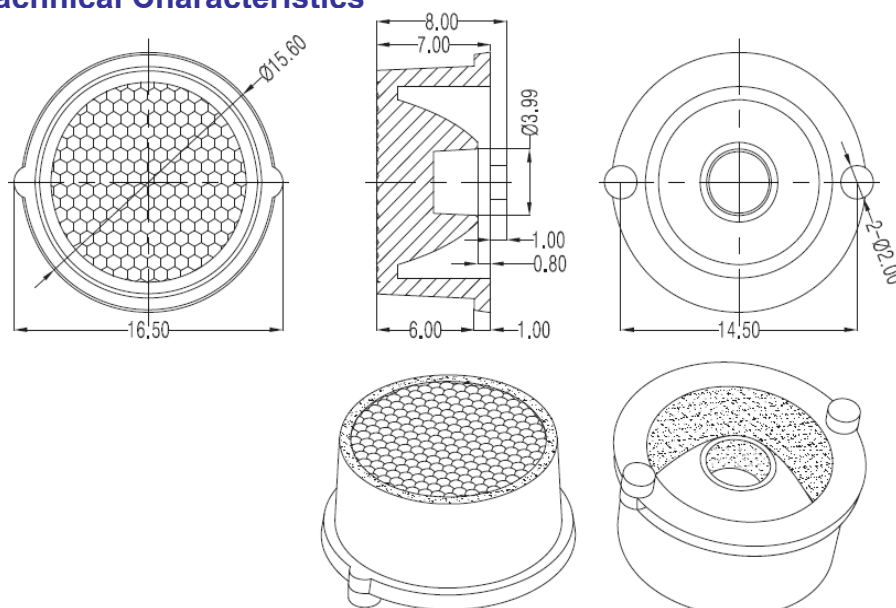

●Optical Characteristics

●Machnical Characteristics

Specification

●Product Paramters:

- ◆Product Name: Waterproof Lens
- ◆Part Number: KB-H16-30PF-3030
- ◆Dimension: $\varnothing 16.5 \times H8.7\text{mm}$
- ◆Beam Angle: 30°
- ◆Compatible Led: SMD3030|3535|2835
- ◆Material: PC
- ◆Tolerance: $\pm 0.1\text{mm}$
- ◆Working Temperature: -25 to 110°C
- ◆Transmittance: 93%

●Optical Characteristics

●Machnical Characteristics

Specification

●Product Paramters:

- ◆Product Name: Waterproof Lens
- ◆Part Number: KB-H16-45PF-3030
- ◆Dimension: $\varnothing 16.5 \times H8.7\text{mm}$
- ◆Beam Angle: 45°
- ◆Compatible Led: SMD3030|3535|2835
- ◆Material: PC
- ◆Tolerance: $\pm 0.1\text{mm}$
- ◆Working Temperature: -25 to 110 °C
- ◆Transmittance: 93%

●Optical Characteristics

●Machnical Characteristics

Specification

●Product Paramters:

- ◆Product Name: Waterproof Lens
- ◆Part Number: KB-H16-60PF-3030
- ◆Dimension: $\varnothing 16.5 \times H8.7\text{mm}$
- ◆Beam Angle: 60°
- ◆Compatible Led: SMD3030|3535|2835
- ◆Material: PC
- ◆Tolerance: $\pm 0.1\text{mm}$
- ◆Working Temperature: -25 to 110°C
- ◆Transmittance: 93%

●Optical Characteristics

●Machnical Characteristics

Specification

●Product Paramters:

- ◆Product Name: Waterproof Lens
- ◆Part Number: KB-H16-2040F-3030
- ◆Dimension: $\varnothing 16.5 \times H 8.7 \text{mm}$
- ◆Beam Angle: $20^\circ 40'$ Oval
- ◆Compatible Led: SMD3030|3535|2835
- ◆Material: PC
- ◆Tolerance: $\pm 0.1 \text{mm}$
- ◆Working Temperature: -25 to 110°C
- ◆Transmittance: 93%