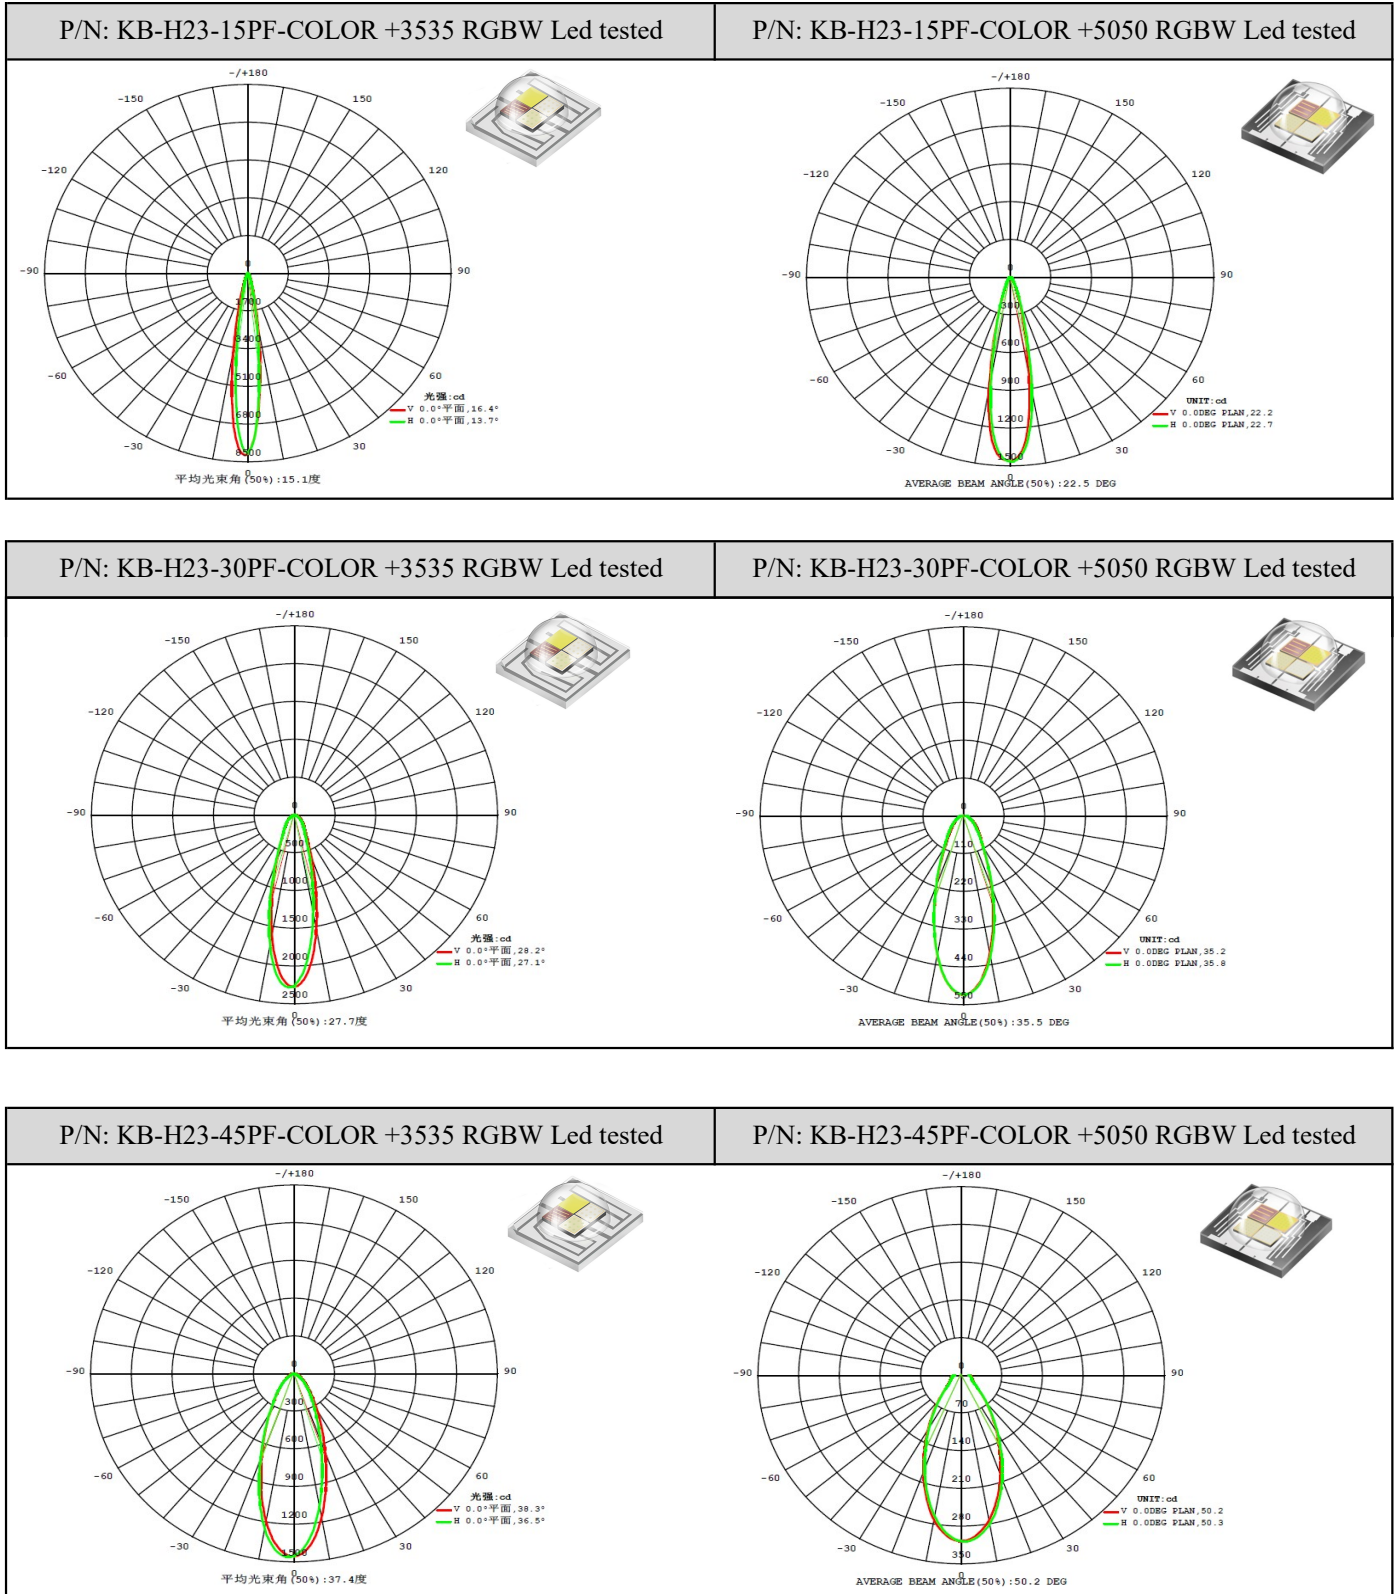

Product Parameters (产品描述)

产品编号 Part No.:	KB-H23-xxF-COLOR	安装方式 Fastening:	Pins
出光角度 Angle:	15/30/45/60/Oval	支架颜色 Holder Color:	N/A
产品材料 Material:	PMMA	透光率 Transmittance:	93%
工作温度 Work Temp:	<85°C	匹配LED Match Led:	3535 5050 RGBW Led

Part Number	Lens Surface	Dimension	Pins Pitch	Beam Angle
KB-H23-15PF-COLOR	珠面/beads	Φ23.5*H12.5mm	20mm	~15°
KB-H23-30PF-COLOR	珠面/beads	Φ23.5*H12.5mm	20mm	~30°
KB-H23-45PF-COLOR	珠面/beads	Φ23.5*H12.5mm	20mm	~45°
KB-H23-60PF-COLOR	珠面/beads	Φ23.5*H12.5mm	20mm	~60°
KB-H23-1020F-COLOR	条纹面/strip	Φ23.5*H12.5mm	20mm	~10*20°
KB-H23-1550F-COLOR	条纹面/strip	Φ23.5*H12.5mm	20mm	~15*50°

Light Distribution Curve (配光曲线图):

Light Distribution Curve (配光曲线图):

Mechanical Characteristics (产品尺寸):

Product Package (产品包装):

Inner Box (内盒)	Outer Carton (外箱)
	
<p>25pcs/layer 8 layers/box Gross weight: 800g/box Box dimension: 12.2*12.3*13.4cm</p>	<p>20boxes/carton 4,800pcs/carton Gross weight: 18kg/CTN Carton Dimension: 64*28*32cm</p>