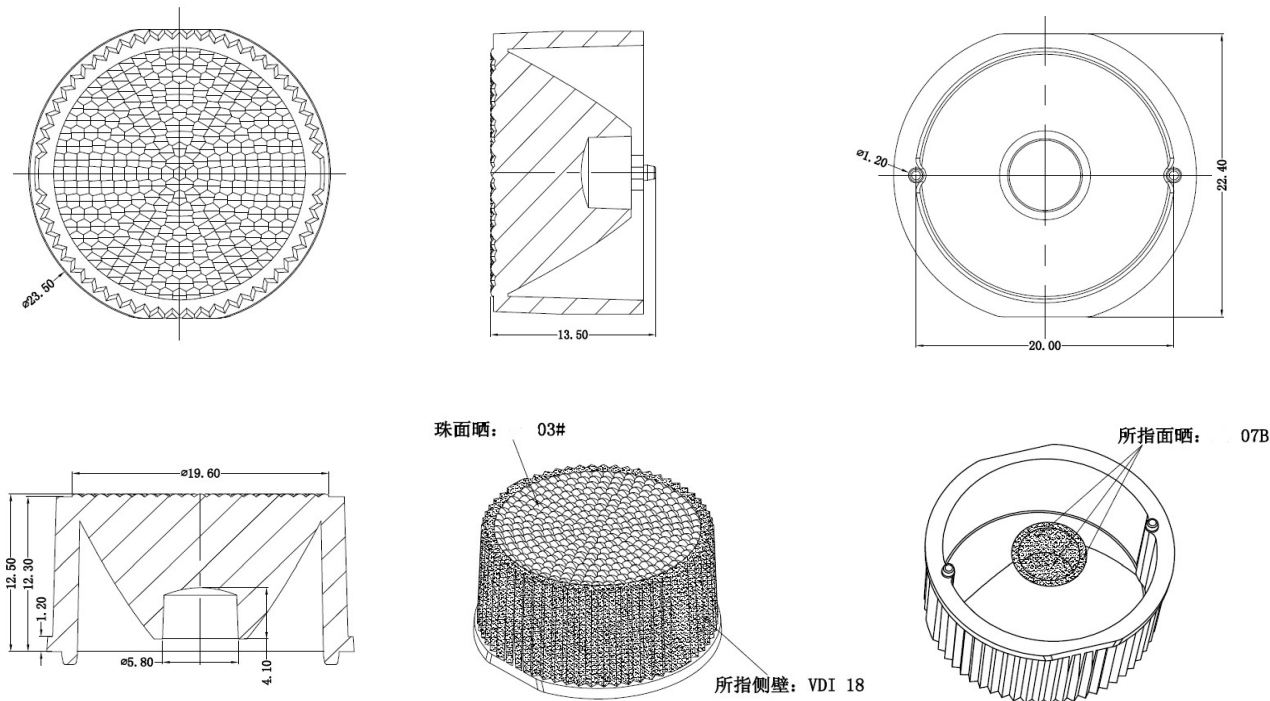

Product Parameters (产品描述)

产品编号 Part No.:	KB-H23-xxF-COLOR	安装方式 Fastening:	Pins
出光角度 Angle:	15/30/45/60/Oval	支架颜色 Holder Color:	N/A
产品材料 Material:	PMMA	透光率 Transmittance:	93%
工作温度 Work Temp:	<85°C	匹配LED Match Led:	3535 5050 RGBW Led

Part Number	Lens Surface	Dimension	Pins Pitch	Beam Angle
KB-H23-15PF-COLOR	珠面/beads	Φ23.5*H12.5mm	20mm	~15°
KB-H23-30PF-COLOR	珠面/beads	Φ23.5*H12.5mm	20mm	~30°
KB-H23-45PF-COLOR	珠面/beads	Φ23.5*H12.5mm	20mm	~45°
KB-H23-60PF-COLOR	珠面/beads	Φ23.5*H12.5mm	20mm	~60°
KB-H23-1020F-COLOR	条纹面/strip	Φ23.5*H12.5mm	20mm	~10*20°
KB-H23-1550F-COLOR	条纹面/strip	Φ23.5*H12.5mm	20mm	~15*50°

Light Distribution Curve (配光曲线图):

Light Distribution Curve (配光曲线图):

Mechanical Characteristics (产品尺寸):

Product Package (产品包装):

Inner Box (内盒)	Outer Carton (外箱)
	
<p>25pcs/layer 8 layers/box Gross weight: 800g/box Box dimension: 12.2*12.3*13.4cm</p>	<p>20boxes/carton 4,800pcs/carton Gross weight: 18kg/CTN Carton Dimension: 64*28*32cm</p>