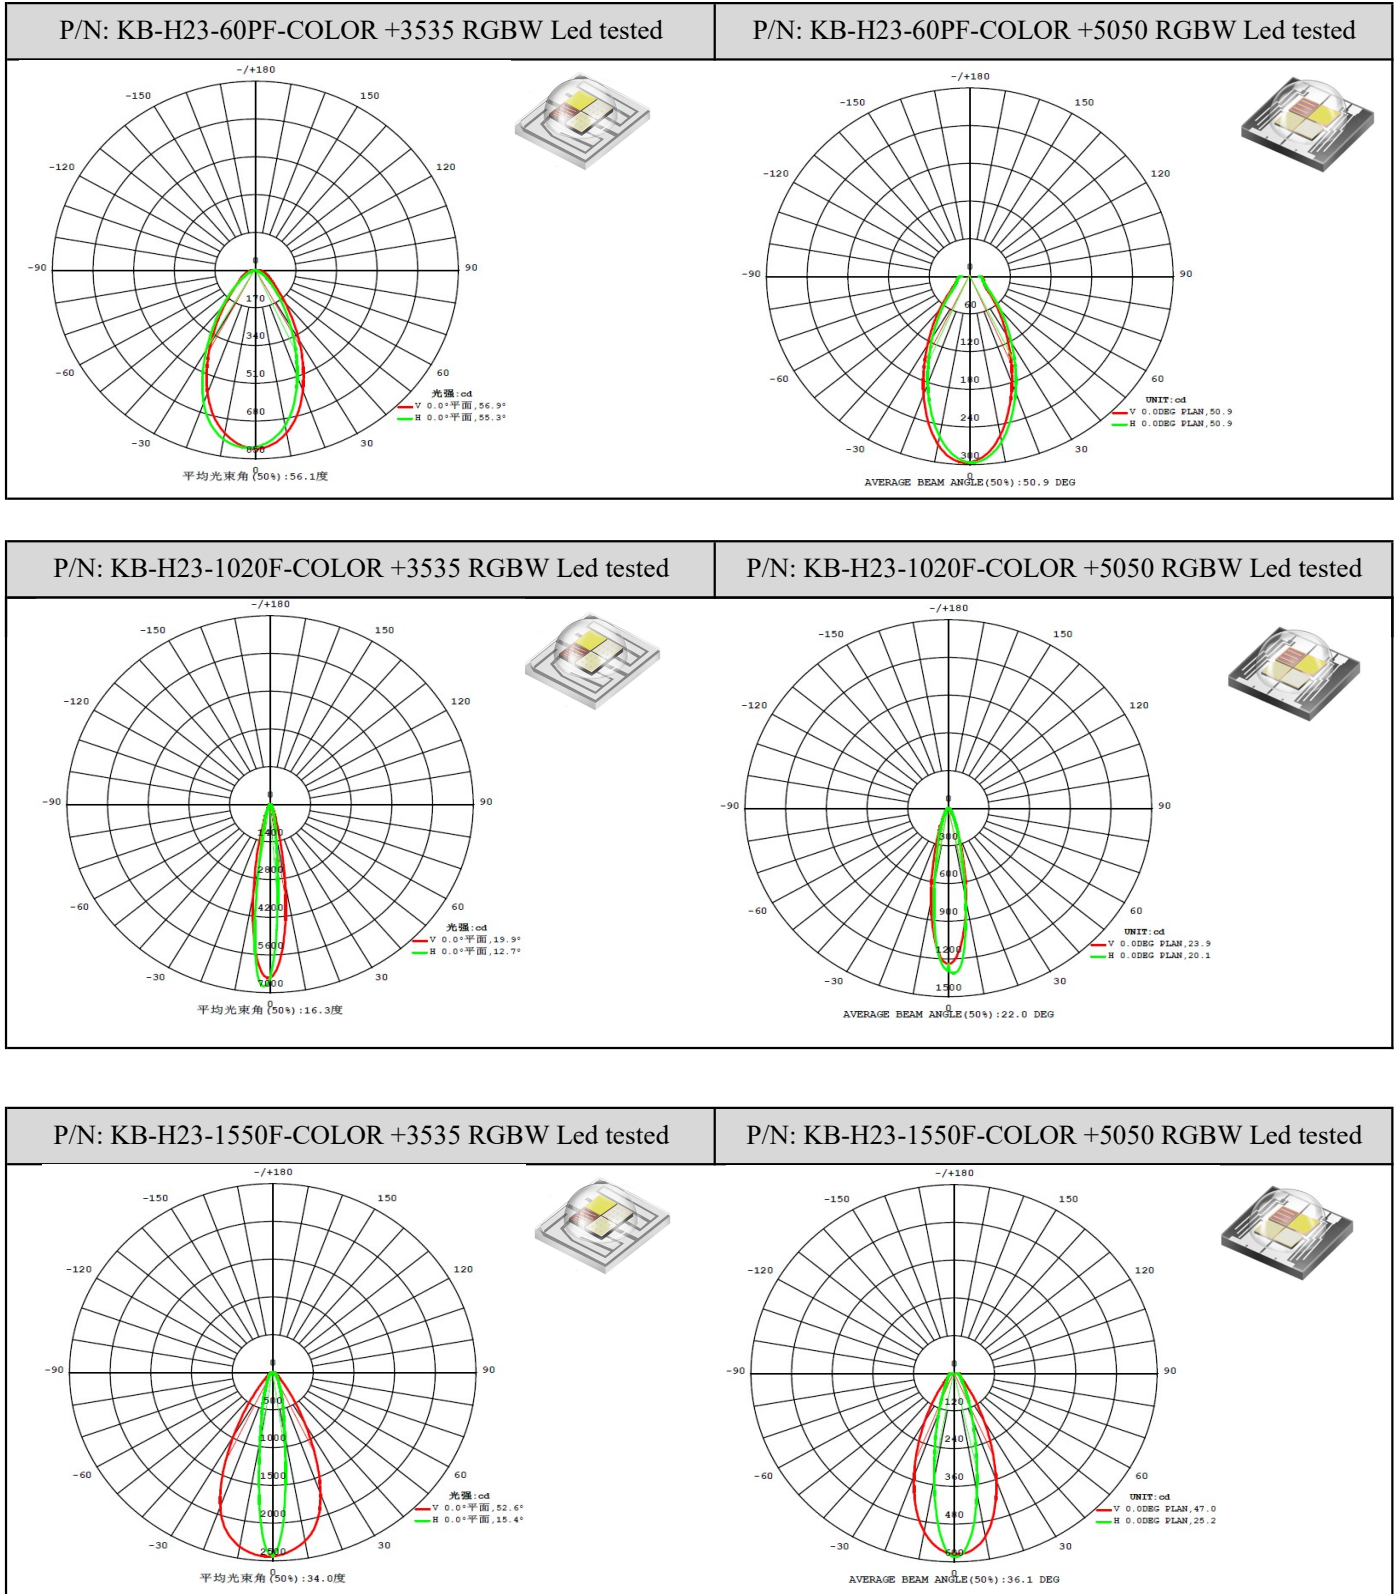

Product Parameters (产品描述)

产品编号 Part No.:	KB-H23-xxF-COLOR	安装方式 Fastening:	Pins
出光角度 Angle:	15/30/45/60/Oval	支架颜色 Holder Color:	N/A
产品材料 Material:	PMMA	透光率 Transmittance:	93%
工作温度 Work Temp:	<85°C	匹配LED Match Led:	3535 5050 RGBW Led

Part Number	Lens Surface	Dimension	Pins Pitch	Beam Angle
KB-H23-15PF-COLOR	珠面/beads	Φ23.5*H12.5mm	20mm	~15°
KB-H23-30PF-COLOR	珠面/beads	Φ23.5*H12.5mm	20mm	~30°
KB-H23-45PF-COLOR	珠面/beads	Φ23.5*H12.5mm	20mm	~45°
KB-H23-60PF-COLOR	珠面/beads	Φ23.5*H12.5mm	20mm	~60°
KB-H23-1020F-COLOR	条纹面/strip	Φ23.5*H12.5mm	20mm	~10*20°
KB-H23-1550F-COLOR	条纹面/strip	Φ23.5*H12.5mm	20mm	~15*50°

Light Distribution Curve (配光曲线图):

Light Distribution Curve (配光曲线图):

Mechanical Characteristics (产品尺寸):

Product Package (产品包装):

Inner Box (内盒)	Outer Carton (外箱)
	
<p>25pcs/layer 8 layers/box Gross weight: 800g/box Box dimension: 12.2*12.3*13.4cm</p>	<p>20boxes/carton 4,800pcs/carton Gross weight: 18kg/CTN Carton Dimension: 64*28*32cm</p>