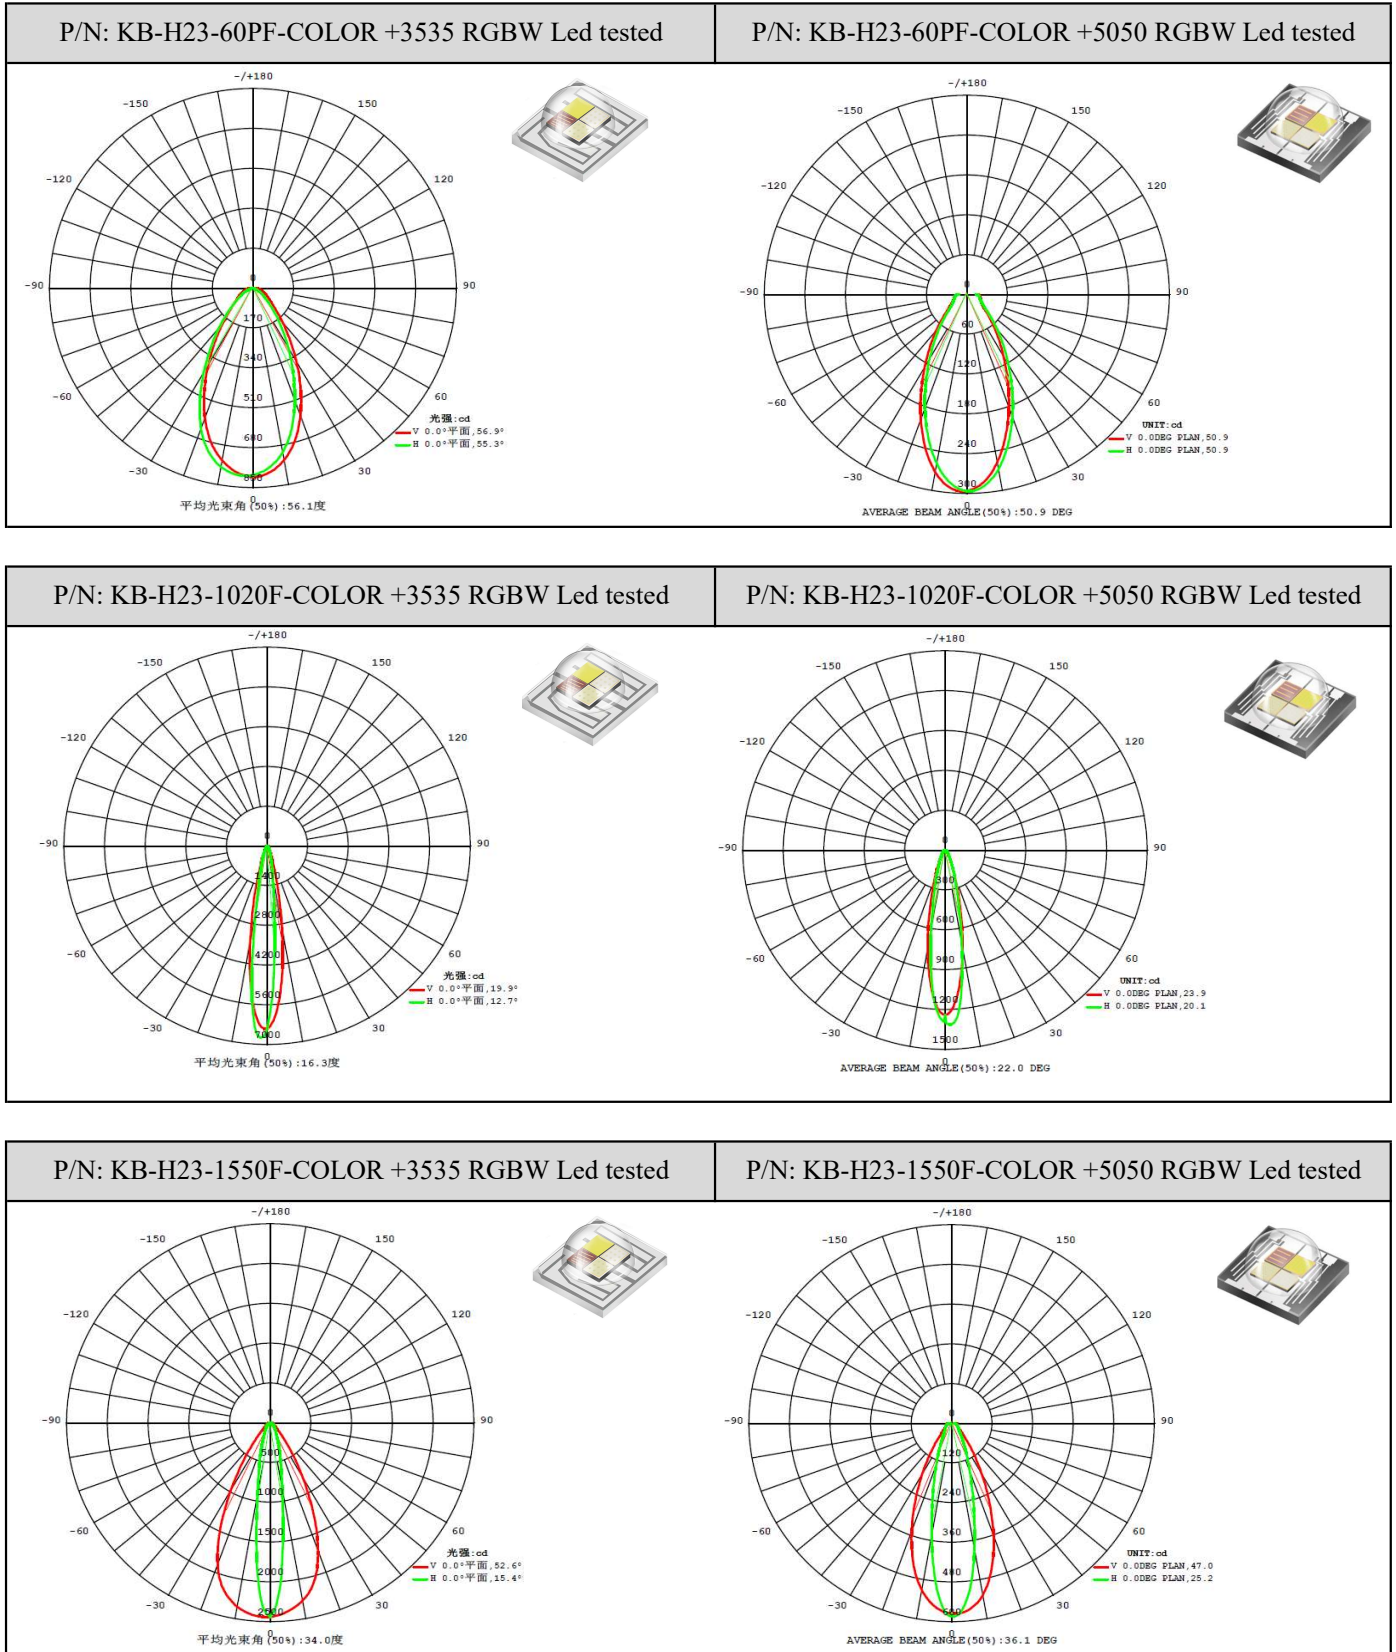

Part Number	Lens Surface	Dimension	Pins Pitch	Beam Angle
KB-H23-15PF-COLOR	珠面/beads	Φ23.5*H12.5mm	20mm	~15°
KB-H23-30PF-COLOR	珠面/beads	Φ23.5*H12.5mm	20mm	~30°
KB-H23-45PF-COLOR	珠面/beads	Φ23.5*H12.5mm	20mm	~45°
KB-H23-60PF-COLOR	珠面/beads	Φ23.5*H12.5mm	20mm	~60°
KB-H23-1020F-COLOR	条纹面/strip	Φ23.5*H12.5mm	20mm	~10*20°
KB-H23-1550F-COLOR	条纹面/strip	Φ23.5*H12.5mm	20mm	~15*50°

Light Distribution Curve (配光曲线图):

Light Distribution Curve (配光曲线图):

Mechanical Characteristics (产品尺寸):

Product Package (产品包装):

Inner Box (内盒)	Outer Carton (外箱)
	
<p>190pcs/box Gross weight: 690g/box Box dimension: 12.2*12.3*13.4cm</p>	<p>20boxes/carton 3,800pcs/carton Gross weight: 14.6kg/CTN Carton Dimension: 64*28*32cm</p>