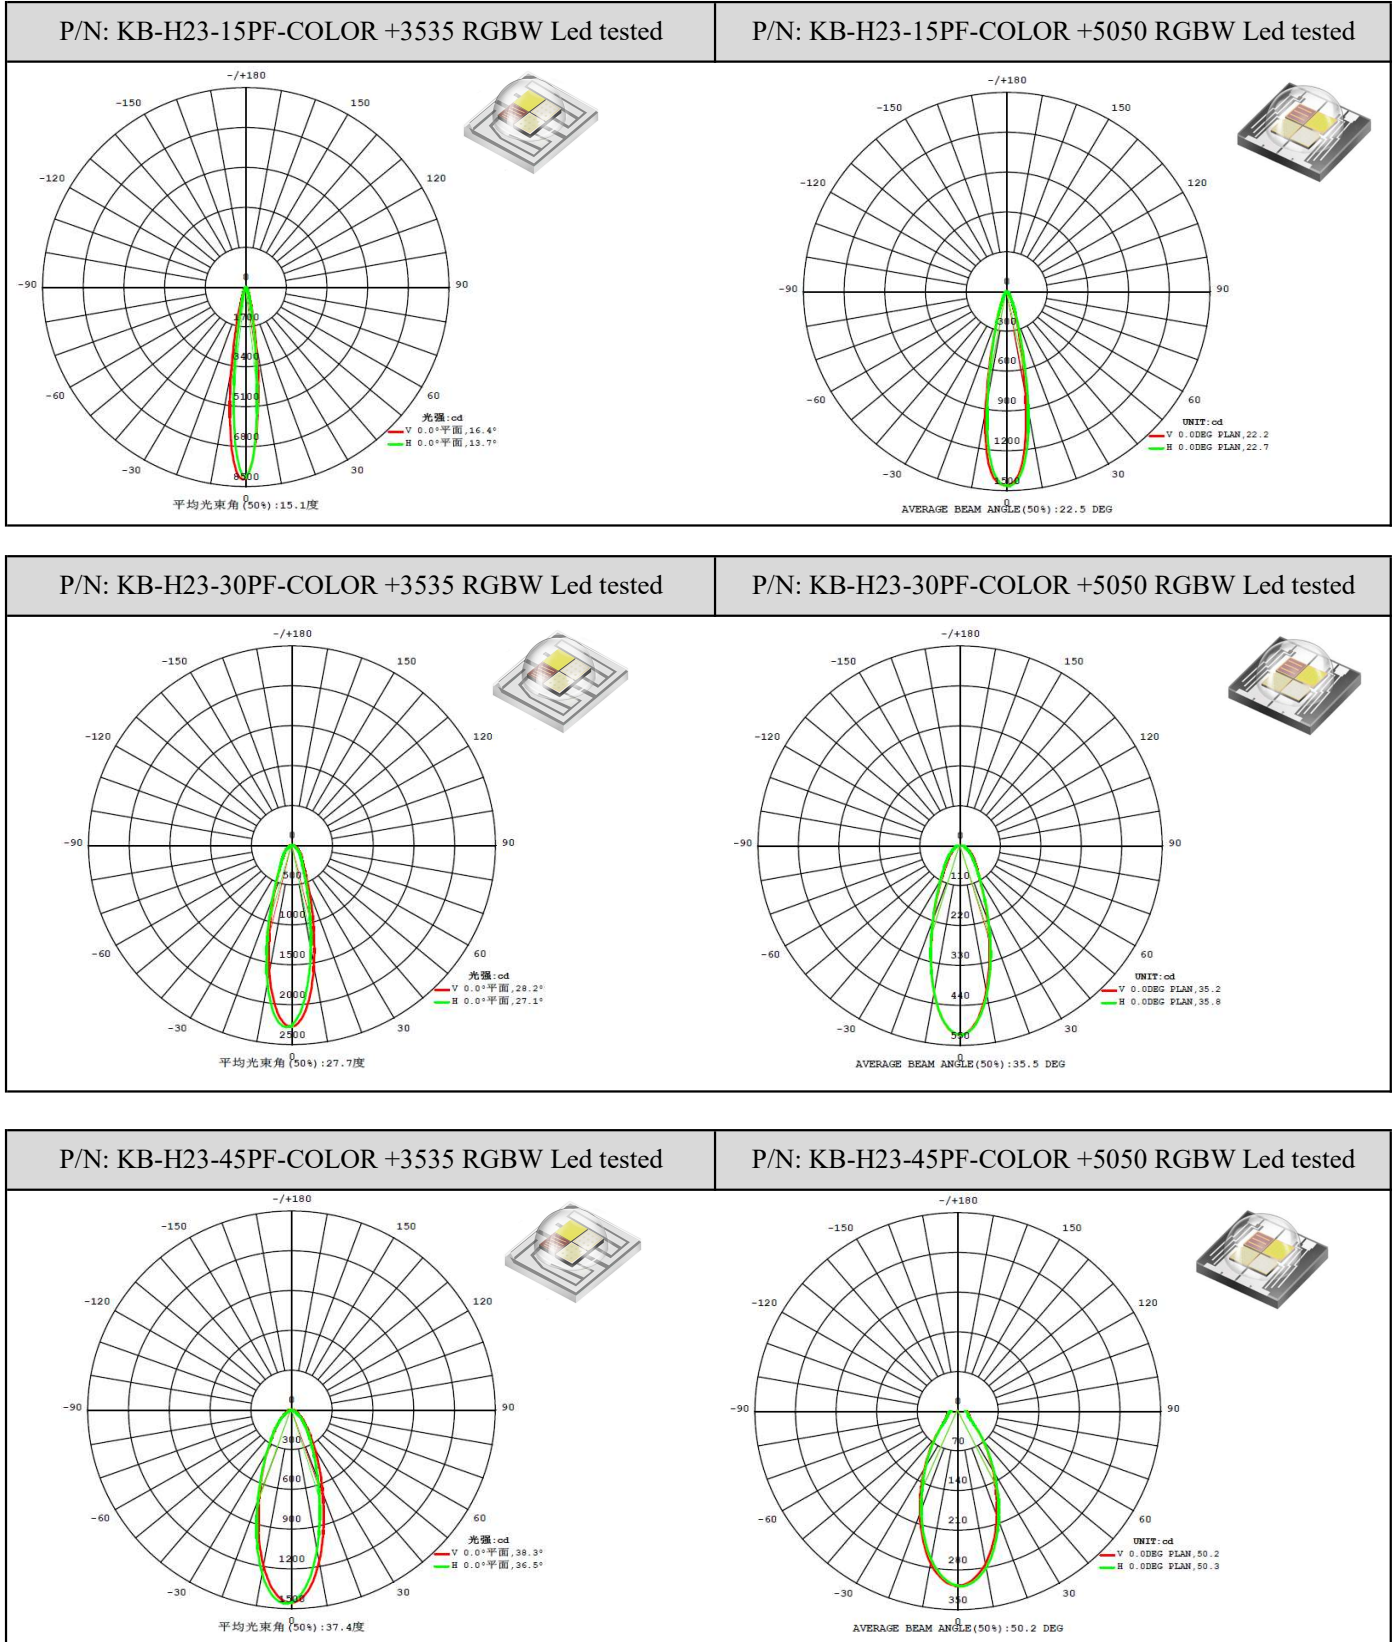

Product Parameters (产品描述)

产品编号 Part No.:	KB-H23-xxF-COLOR	安装方式 Fastening:	Pins
出光角度 Angle:	15/30/45/60/Oval	支架颜色 Holder Color:	N/A
产品材料 Material:	PMMA	透光率 Transmittance:	93%
工作温度 Work Temp:	<85°C	匹配LED Match Led:	3535 5050 RGBW Leds

Part Number	Lens Surface	Dimension	Pins Pitch	Beam Angle
KB-H23-15PF-COLOR	珠面/beads	Φ23.5*H12.5mm	20mm	~15°
KB-H23-30PF-COLOR	珠面/beads	Φ23.5*H12.5mm	20mm	~30°
KB-H23-45PF-COLOR	珠面/beads	Φ23.5*H12.5mm	20mm	~45°
KB-H23-60PF-COLOR	珠面/beads	Φ23.5*H12.5mm	20mm	~60°
KB-H23-1020F-COLOR	条纹面/strip	Φ23.5*H12.5mm	20mm	~10*20°
KB-H23-1550F-COLOR	条纹面/strip	Φ23.5*H12.5mm	20mm	~15*50°

Light Distribution Curve (配光曲线图):

Light Distribution Curve (配光曲线图):

Mechanical Characteristics (产品尺寸):

Product Package (产品包装):

Inner Box (内盒)	Outer Carton (外箱)
	
<p>190pcs/box Gross weight: 690g/box Box dimension: 12.2*12.3*13.4cm</p>	<p>20boxes/carton 3,800pcs/carton Gross weight: 14.6kg/CTN Carton Dimension: 64*28*32cm</p>