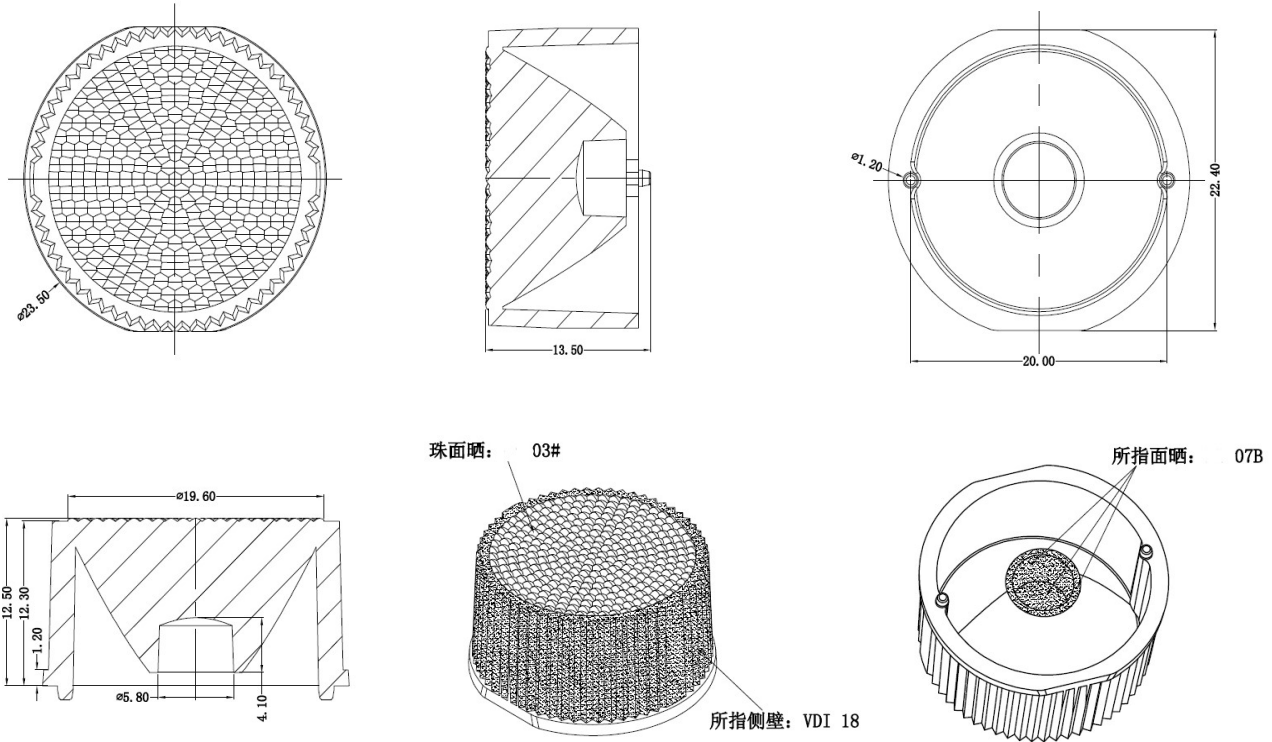

Product Parameters (产品描述)

产品编号 Part No.:	KB-H23-xxF-COLOR	安装方式 Fastening:	Pins
出光角度 Angle:	15/30/45/60/Oval	支架颜色 Holder Color:	N/A
产品材料 Material:	PMMA	透光率 Transmittance:	93%
工作温度 Work Temp:	<85°C	匹配LED Match Led:	3535 5050 RGBW Leds

Part Number	Lens Surface	Dimension	Pins Pitch	Beam Angle
KB-H23-15PF-COLOR	珠面/beads	Φ23.5*H12.5mm	20mm	~15°
KB-H23-30PF-COLOR	珠面/beads	Φ23.5*H12.5mm	20mm	~30°
KB-H23-45PF-COLOR	珠面/beads	Φ23.5*H12.5mm	20mm	~45°
KB-H23-60PF-COLOR	珠面/beads	Φ23.5*H12.5mm	20mm	~60°
KB-H23-1020F-COLOR	条纹面/strip	Φ23.5*H12.5mm	20mm	~10*20°
KB-H23-1550F-COLOR	条纹面/strip	Φ23.5*H12.5mm	20mm	~15*50°

Light Distribution Curve (配光曲线图):

Light Distribution Curve (配光曲线图):

Mechanical Characteristics (产品尺寸):

Product Package (产品包装):

Inner Box (内盒)	Outer Carton (外箱)
	
<p>190pcs/box Gross weight: 690g/box Box dimension: 12.2*12.3*13.4cm</p>	<p>20boxes/carton 3,800pcs/carton Gross weight: 14.6kg/CTN Carton Dimension: 64*28*32cm</p>