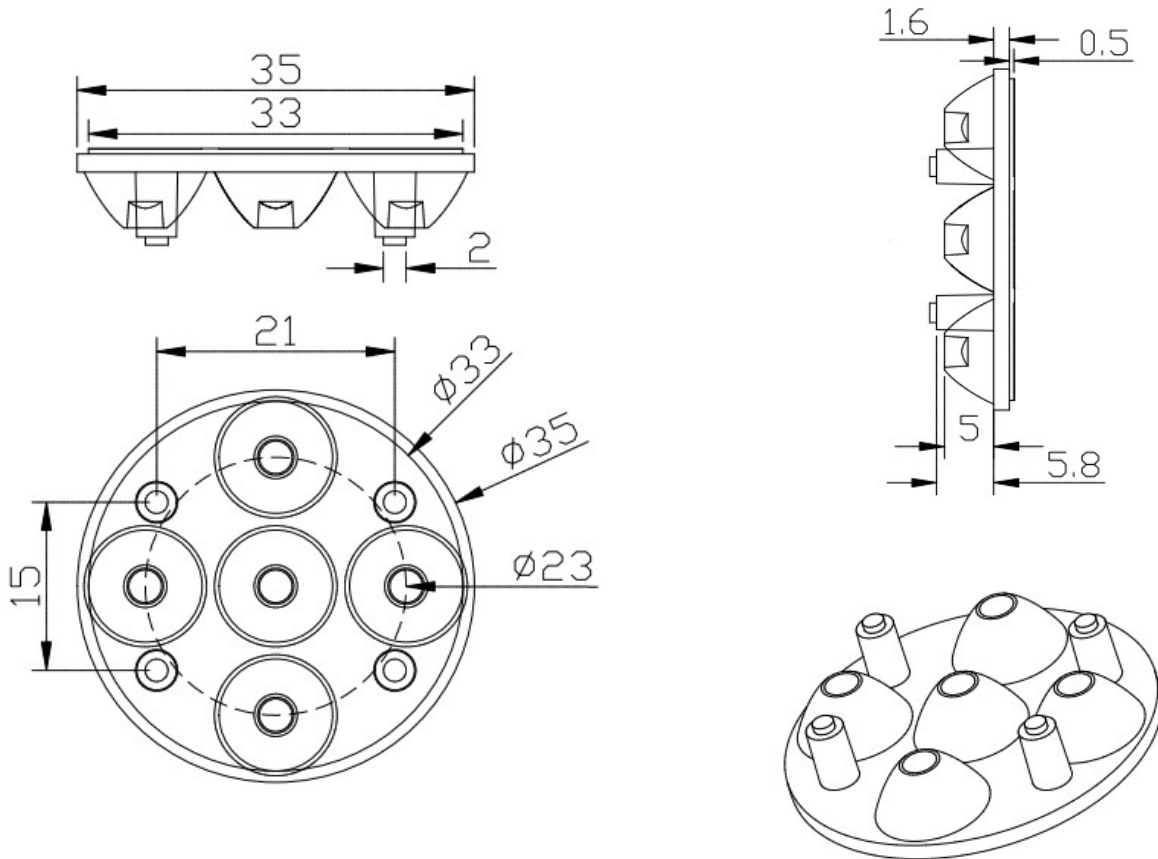

Product Parameters (产品描述)

出光角度 | Beam Angle: 10/15/20/25/30/45/60°
 产品材料 | Material: PMMA
 工作温度 | Work Temp: <85°C

支架颜色 | Holder Color: N/A
 透光率 | Transmittance: 93%
 匹配LED | Match Led: Dome/Flat 3030|3535 Led

| Part Number | Lens Surface | Dimension | Beam Angle |
|-----------------|--------------|--------------|------------|
| KB-P35-10-5-XP | transparent | Φ35.0*H7.9mm | ~10° |
| KB-P35-15-5-XP | transparent | Φ35.0*H7.9mm | ~15° |
| KB-P35-20-5-XP | transparent | Φ35.0*H7.9mm | ~20° |
| KB-P35-25-5-XP | transparent | Φ35.0*H7.9mm | ~25° |
| KB-P35-30-5-XP | transparent | Φ35.0*H7.9mm | ~30° |
| KB-P35-45-5-XP | transparent | Φ35.0*H7.9mm | ~45° |
| KB-P35-60-5-XP | transparent | Φ35.0*H7.9mm | ~60° |
| KB-P35-10P-5-XP | beads | Φ35.0*H7.9mm | ~10° |
| KB-P35-15P-5-XP | beads | Φ35.0*H7.9mm | ~15° |
| KB-P35-20P-5-XP | beads | Φ35.0*H7.9mm | ~20° |
| KB-P35-25P-5-XP | beads | Φ35.0*H7.9mm | ~25° |
| KB-P35-30P-5-XP | beads | Φ35.0*H7.9mm | ~30° |
| KB-P35-45P-5-XP | beads | Φ35.0*H7.9mm | ~45° |
| KB-P35-60P-5-XP | beads | Φ35.0*H7.9mm | ~60° |

Mechanical Characteristics (产品尺寸):

Product Package (产品包装):

| Inner Box (内盒) | Outer Carton (外箱) |
|---|---|
|  |  |
| <p>84pcs/box Gross weight: 0.75kg/box Box dimension: 13*13*13cm</p> | <p>25boxes/carton 2,100pcs/carton Gross weight: 19kg/CTN Carton Dimension: 64*28*32cm</p> |