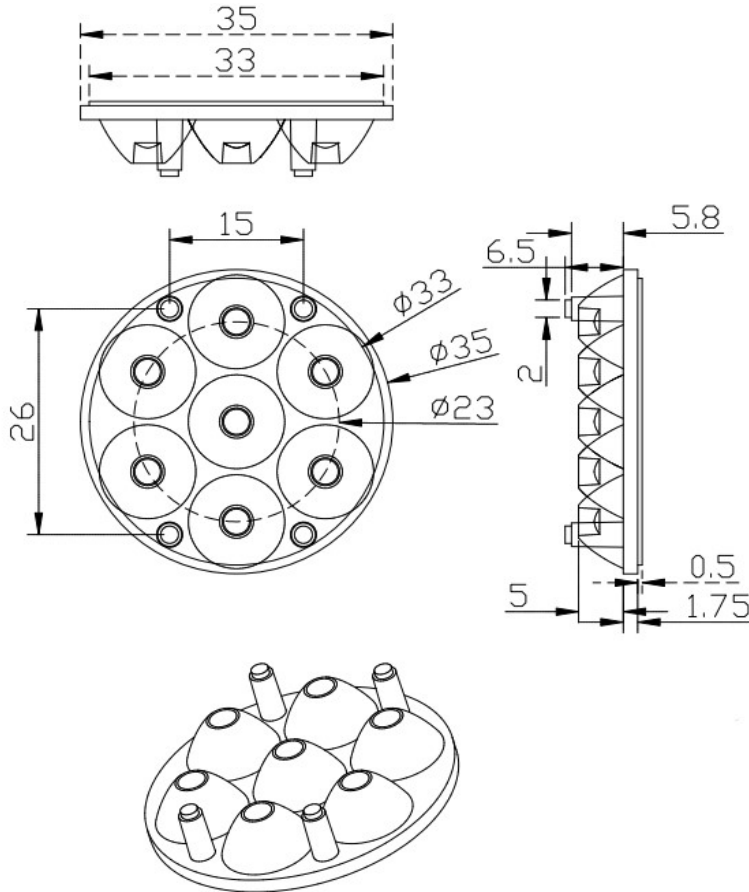

Product Parameters (产品描述)

出光角度 | Beam Angle: 10/15/20/25/30/45/60°
 产品材料 | Material: PMMA
 工作温度 | Work Temp: <85°C

支架颜色 | Holder Color: N/A
 透光率 | Transmittance: 93%
 匹配LED | Match Led: Dome/Flat 3030|3535 Leds

Part Number	Lens Surface	Dimension	Beam Angle
KB-P35-10-7-XP	transparent	Φ35.0*H7.9mm	~10°
KB-P35-15-7-XP	transparent	Φ35.0*H7.9mm	~15°
KB-P35-20-7-XP	transparent	Φ35.0*H7.9mm	~20°
KB-P35-25-7-XP	transparent	Φ35.0*H7.9mm	~25°
KB-P35-30-7-XP	transparent	Φ35.0*H7.9mm	~30°
KB-P35-45-7-XP	transparent	Φ35.0*H7.9mm	~45°
KB-P35-60-7-XP	transparent	Φ35.0*H7.9mm	~60°
KB-P35-10P-7-XP	beads	Φ35.0*H7.9mm	~10°
KB-P35-15P-7-XP	beads	Φ35.0*H7.9mm	~15°
KB-P35-20P-7-XP	beads	Φ35.0*H7.9mm	~20°
KB-P35-25P-7-XP	beads	Φ35.0*H7.9mm	~25°
KB-P35-30P-7-XP	beads	Φ35.0*H7.9mm	~30°
KB-P35-45P-7-XP	beads	Φ35.0*H7.9mm	~45°
KB-P35-60P-7-XP	beads	Φ35.0*H7.9mm	~60°

Mechanical Characteristics (产品尺寸):

Product Package (产品包装):

Inner Box (内盒)	Outer Carton (外箱)
	
<p>120pcs/box Gross weight: 0.575kg/box Box dimension: 16*12*9cm</p>	<p>25boxes/carton 3,000pcs/carton Gross weight: 15kg/CTN Carton Dimension: 64*28*32cm</p>