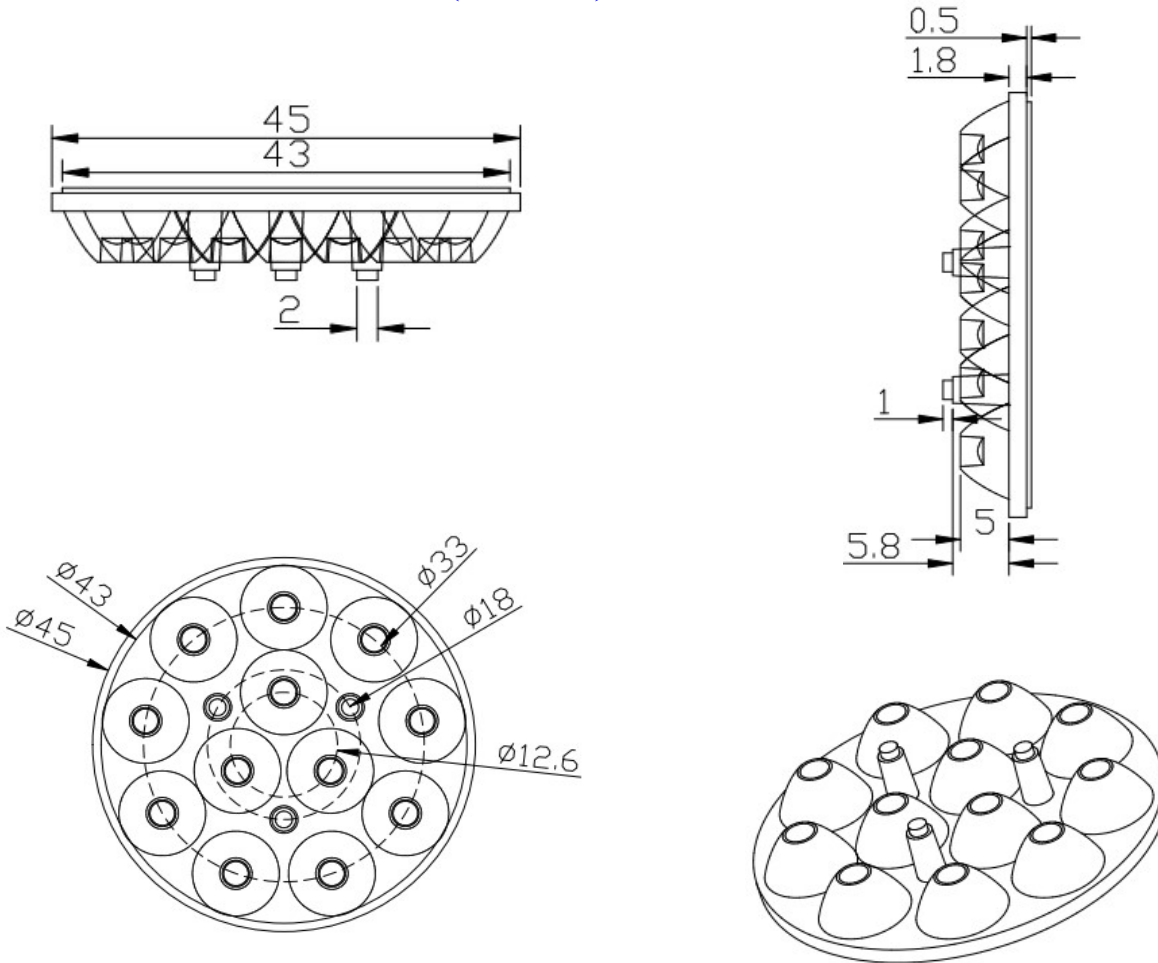

**Product Parameters (产品描述)**

出光角度 | Beam Angle: 10/15/30/45/60°  
 产品材料 | Material: PMMA  
 工作温度 | Work Temp: <85°C

支架颜色 | Holder Color: N/A  
 透光率 | Transmittance: 93%  
 匹配LED | Match Led: Dome/Flat 3030|3535 Leds

Part Number	Lens Surface	Dimension	Beam Angle
KB-P45-10-12-XP	transparent	Φ45.0*H8.1mm	~10°
KB-P45-15-12-XP	transparent	Φ45.0*H8.1mm	~15°
KB-P45-30-12-XP	transparent	Φ45.0*H8.1mm	~30°
KB-P45-45-12-XP	transparent	Φ45.0*H8.1mm	~45°
KB-P45-60-12-XP	transparent	Φ45.0*H8.1mm	~60°
KB-P45-10P-12-XP	beads	Φ45.0*H8.1mm	~10°
KB-P45-15P-12-XP	beads	Φ45.0*H8.1mm	~15°
KB-P45-30P-12-XP	beads	Φ45.0*H8.1mm	~30°
KB-P45-45P-12-XP	beads	Φ45.0*H8.1mm	~45°
KB-P45-60P-12-XP	beads	Φ45.0*H8.1mm	~60°

**Mechanical Characteristics (产品尺寸):**

**Product Package (产品包装):**

Inner Box (内盒)	Outer Carton (外箱)
	
<p>63pcs/box Gross weight: 0.58kg/box Box dimension: 16*12*9cm</p>	<p>24boxes/carton 1,512pcs/carton Gross weight: 14.6kg/CTN Carton Dimension: 64*28*32cm</p>