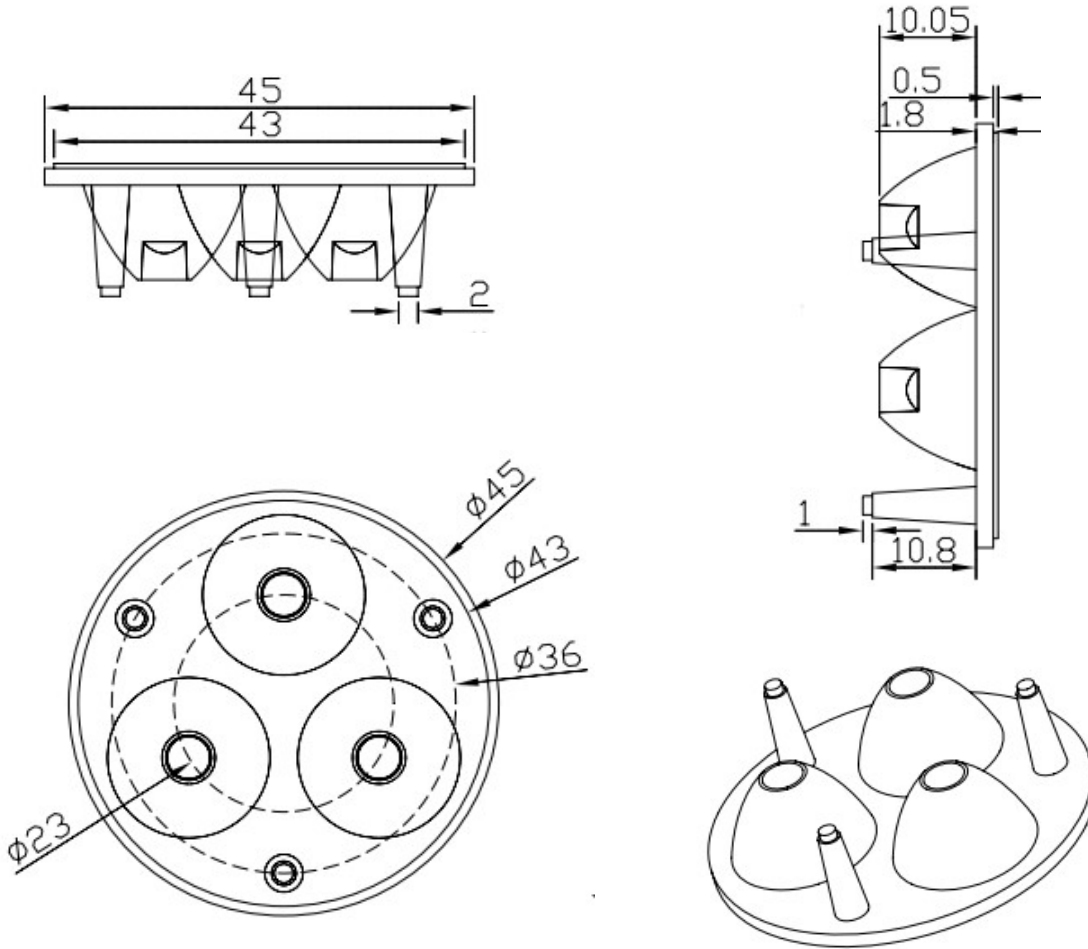

Product Parameters (产品描述)

出光角度 | Beam Angle: 5/10/15/20/25/30/38/45/60/85°
 产品材料 | Material: PMMA
 工作温度 | Work Temp: <85°C

支架颜色 | Holder Color: N/A
 透光率 | Transmittance: 93%
 匹配LED | Match Led: Dome/Flat 3030|3535 Leds

Part Number	Lens Surface	Dimension	Beam Angle
KB-P45-5-3-XP	transparent	Φ45.0*H11.9mm	~5°
KB-P45-10-3-XP	transparent	Φ45.0*H11.9mm	~10°
KB-P45-15-3-XP	transparent	Φ45.0*H11.9mm	~15°
KB-P45-20-3-XP	transparent	Φ45.0*H11.9mm	~20°
KB-P45-25-3-XP	transparent	Φ45.0*H11.9mm	~25°
KB-P45-30-3-XP	transparent	Φ45.0*H11.9mm	~30°
KB-P45-38-3-XP	transparent	Φ45.0*H11.9mm	~38°
KB-P45-45-3-XP	transparent	Φ45.0*H11.9mm	~45°
KB-P45-60-3-XP	transparent	Φ45.0*H11.9mm	~60°
KB-P45-85-3-XP	transparent	Φ45.0*H11.9mm	~85°
KB-P45-5P-3-XP	beads	Φ45.0*H11.9mm	~5°
KB-P45-10P-3-XP	beads	Φ45.0*H11.9mm	~10°
KB-P45-15P-3-XP	beads	Φ45.0*H11.9mm	~15°
KB-P45-20P-3-XP	beads	Φ45.0*H11.9mm	~20°
KB-P45-25P-3-XP	beads	Φ45.0*H11.9mm	~25°
KB-P45-30P-3-XP	beads	Φ45.0*H11.9mm	~30°
KB-P45-38P-3-XP	beads	Φ45.0*H11.9mm	~38°
KB-P45-45P-3-XP	beads	Φ45.0*H11.9mm	~45°
KB-P45-60P-3-XP	beads	Φ45.0*H11.9mm	~60°
KB-P45-85P-3-XP	beads	Φ45.0*H11.9mm	~85°

Mechanical Characteristics (产品尺寸):

Product Package (产品包装):

Inner Box (内盒)	Outer Carton (外箱)
	
<p>84pcs/box Gross weight: 0.75kg/box Box dimension: 13*13*13cm</p>	<p>25boxes/carton 2,100pcs/carton Gross weight: 19kg/CTN Carton Dimension: 64*28*32cm</p>