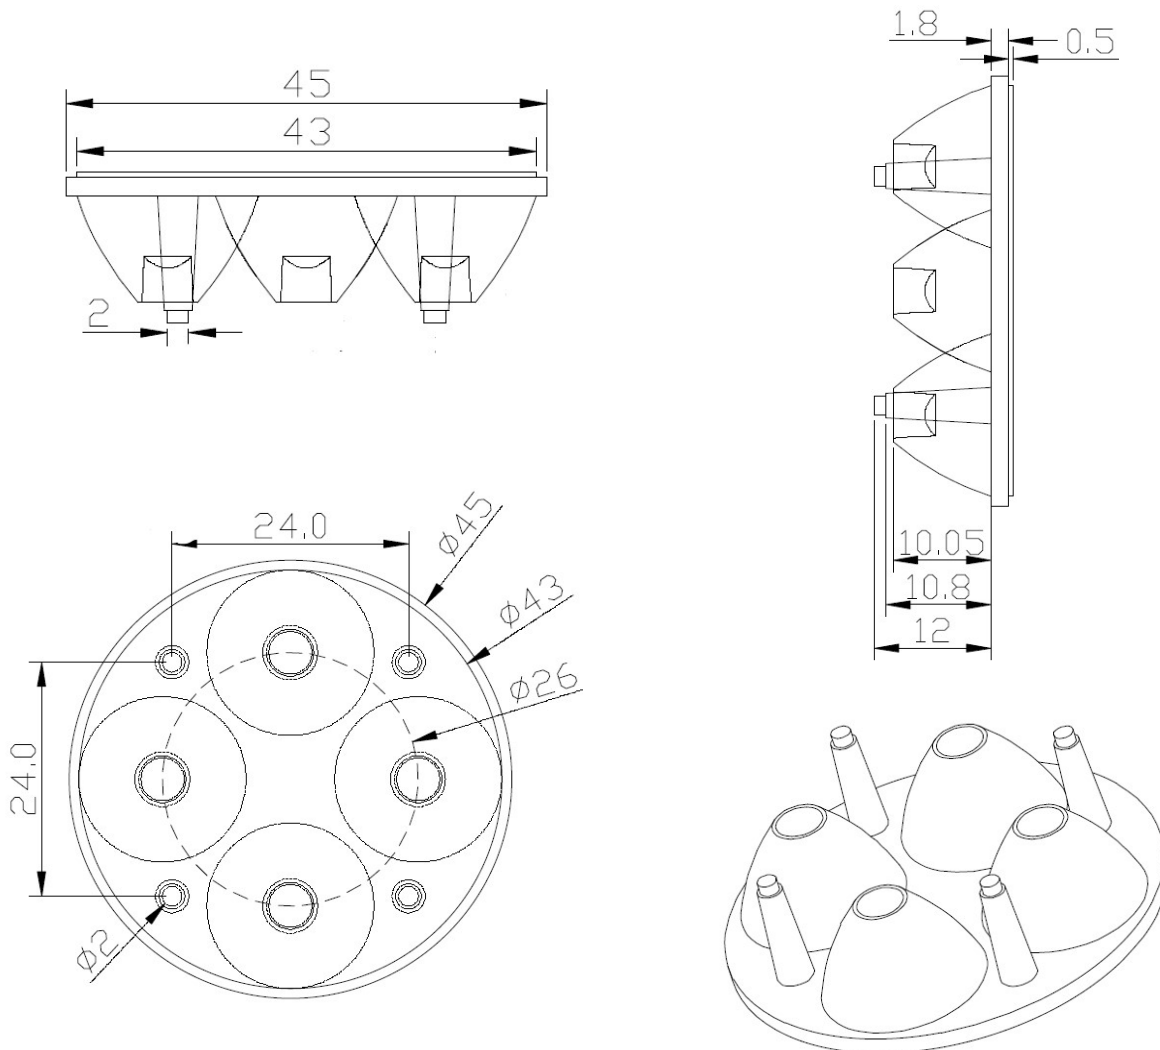

### Product Parameters (产品描述)

出光角度 | Beam Angle: 5/10/15/20/25/30/38//45/60/85°  
 产品材料 | Material: PMMA  
 工作温度 | Work Temp: <85°C

支架颜色 | Holder Color: N/A  
 透光率 | Transmittance: 93%  
 匹配LED | Match Led: Dome/Flat 3030|3535 Leds

Part Number	Lens Surface	Dimension	Beam Angle
KB-P45-5-4-XP	transparent	Φ45.0*H13.1mm	~5°
KB-P45-10-4-XP	transparent	Φ45.0*H13.1mm	~10°
KB-P45-15-4-XP	transparent	Φ45.0*H13.1mm	~15°
KB-P45-20-4-XP	transparent	Φ45.0*H13.1mm	~20°
KB-P45-25-4-XP	transparent	Φ45.0*H13.1mm	~25°
KB-P45-30-4-XP	transparent	Φ45.0*H13.1mm	~30°
KB-P45-38-4-XP	transparent	Φ45.0*H13.1mm	~38°
KB-P45-45-4-XP	transparent	Φ45.0*H13.1mm	~45°
KB-P45-60-4-XP	transparent	Φ45.0*H13.1mm	~60°
KB-P45-85-4-XP	transparent	Φ45.0*H13.1mm	~85°
KB-P45-5P-4-XP	beads	Φ45.0*H13.1mm	~5°
KB-P45-10P-4-XP	beads	Φ45.0*H13.1mm	~10°
KB-P45-15P-4-XP	beads	Φ45.0*H13.1mm	~15°
KB-P45-20P-4-XP	beads	Φ45.0*H13.1mm	~20°
KB-P45-25P-4-XP	beads	Φ45.0*H13.1mm	~25°
KB-P45-30P-4-XP	beads	Φ45.0*H13.1mm	~30°
KB-P45-38P-4-XP	beads	Φ45.0*H13.1mm	~38°
KB-P45-45P-4-XP	beads	Φ45.0*H13.1mm	~45°
KB-P45-60P-4-XP	beads	Φ45.0*H13.1mm	~60°
KB-P45-85P-4-XP	beads	Φ45.0*H13.1mm	~85°

**Mechanical Characteristics (产品尺寸):**

**Product Package (产品包装):**

Inner Box (内盒)	Outer Carton (外箱)
	
<p>49pcs/box Gross weight: 0.56kg/box Box dimension: 16*12*9cm</p>	<p>25boxes/carton 1,225pcs/carton Gross weight: 14.7kg/CTN Carton Dimension: 64*28*32cm</p>