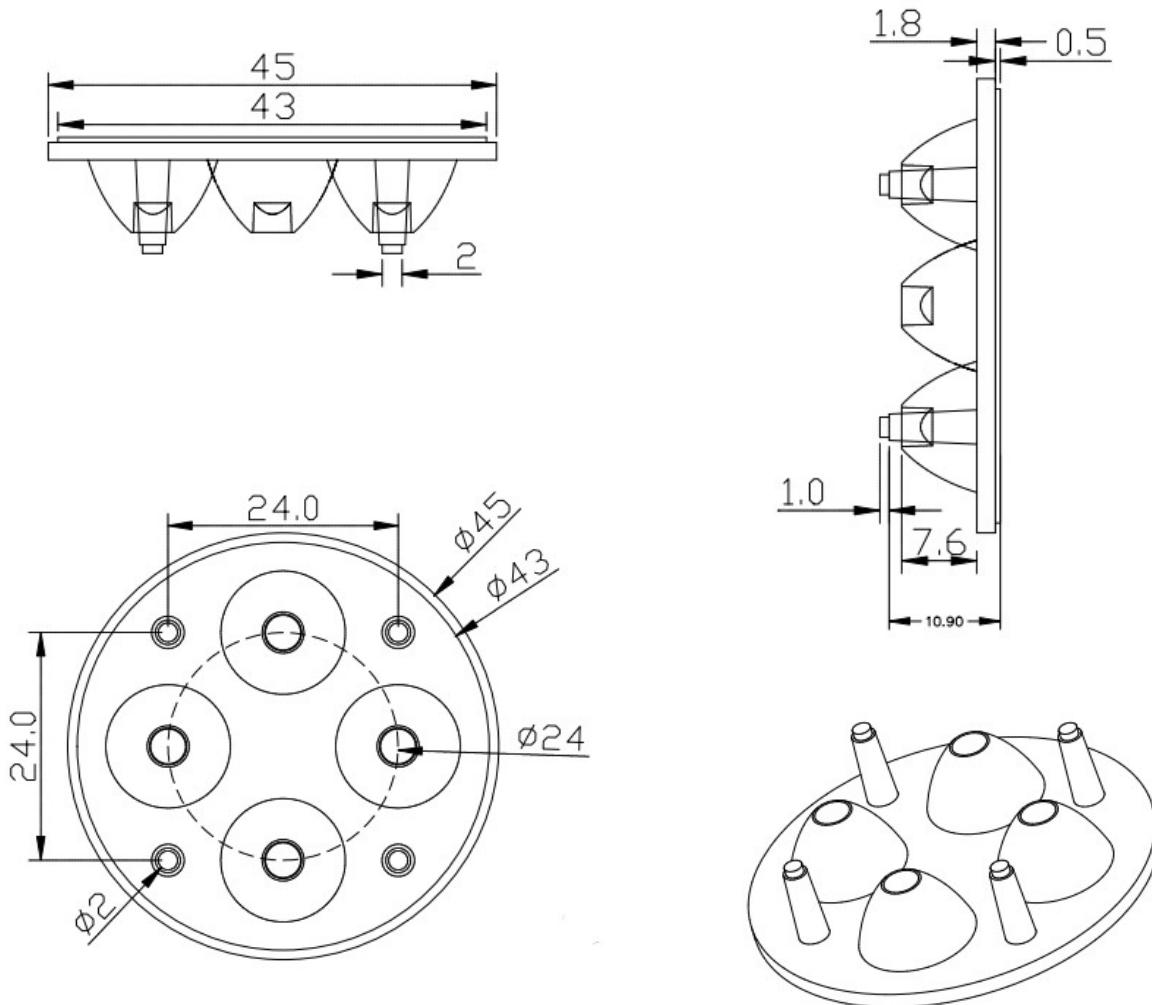

Product Parameters (产品描述)

出光角度 | Beam Angle: 5/10/15/20/25/30/38//45/60/85°
 产品材料 | Material: PMMA
 工作温度 | Work Temp: <85°C

支架颜色 | Holder Color: N/A
 透光率 | Transmittance: 93%
 匹配LED | Match Led: Dome/Flat 3030|3535 Leds

| Part Number | Lens Surface | Dimension | Beam Angle |
|-----------------|--------------|---------------|------------|
| KB-P45-5-4-XP | transparent | Φ45.0*H10.9mm | ~5° |
| KB-P45-10-4-XP | transparent | Φ45.0*H10.9mm | ~10° |
| KB-P45-15-4-XP | transparent | Φ45.0*H10.9mm | ~15° |
| KB-P45-20-4-XP | transparent | Φ45.0*H10.9mm | ~20° |
| KB-P45-25-4-XP | transparent | Φ45.0*H10.9mm | ~25° |
| KB-P45-30-4-XP | transparent | Φ45.0*H10.9mm | ~30° |
| KB-P45-38-4-XP | transparent | Φ45.0*H10.9mm | ~38° |
| KB-P45-45-4-XP | transparent | Φ45.0*H10.9mm | ~45° |
| KB-P45-60-4-XP | transparent | Φ45.0*H10.9mm | ~60° |
| KB-P45-85-4-XP | transparent | Φ45.0*H10.9mm | ~85° |
| KB-P45-5P-4-XP | beads | Φ45.0*H10.9mm | ~5° |
| KB-P45-10P-4-XP | beads | Φ45.0*H10.9mm | ~10° |
| KB-P45-15P-4-XP | beads | Φ45.0*H10.9mm | ~15° |
| KB-P45-20P-4-XP | beads | Φ45.0*H10.9mm | ~20° |
| KB-P45-25P-4-XP | beads | Φ45.0*H10.9mm | ~25° |
| KB-P45-30P-4-XP | beads | Φ45.0*H10.9mm | ~30° |
| KB-P45-38P-4-XP | beads | Φ45.0*H10.9mm | ~38° |
| KB-P45-45P-4-XP | beads | Φ45.0*H10.9mm | ~45° |
| KB-P45-60P-4-XP | beads | Φ45.0*H10.9mm | ~60° |
| KB-P45-85P-4-XP | beads | Φ45.0*H10.9mm | ~85° |

Mechanical Characteristics (产品尺寸):

Product Package (产品包装):

| Inner Box (内盒) | Outer Carton (外箱) |
|---|---|
|  |  |
| <p>49pcs/box Gross weight: 0.56kg/box Box dimension: 16*12*9cm</p> | <p>25boxes/carton 1,225pcs/carton Gross weight: 14.7kg/CTN Carton Dimension: 64*28*32cm</p> |