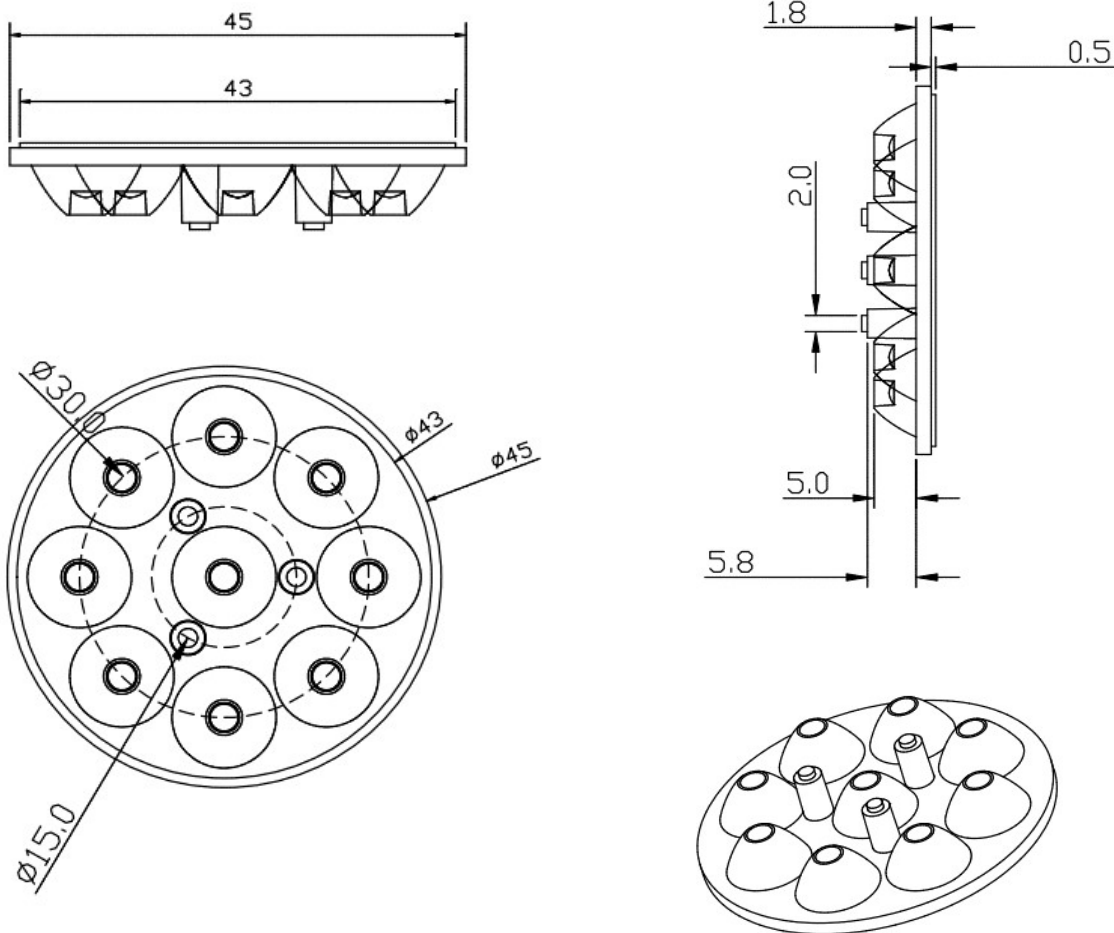

Product Parameters (产品描述)

出光角度 | Beam Angle: 10/15/25/30/45/60/90°

产品材料 | Material: PMMA

工作温度 | Work Temp: <85°C

支架颜色 | Holder Color: N/A

透光率 | Transmittance: 93%

匹配LED | Match Led: Dome/Flat 3030|3535 Led

Part Number	Lens Surface	Dimension	Beam Angle
KB-P45-10-9-XP	transparent	Φ45.0*H8.1mm	~10°
KB-P45-15-9-XP	transparent	Φ45.0*H8.1mm	~15°
KB-P45-25-9-XP	transparent	Φ45.0*H8.1mm	~25°
KB-P45-30-9-XP	transparent	Φ45.0*H8.1mm	~30°
KB-P45-45-9-XP	transparent	Φ45.0*H8.1mm	~45°
KB-P45-60-9-XP	transparent	Φ45.0*H8.1mm	~60°
KB-P45-90-9-XP	transparent	Φ45.0*H8.1mm	~90°
KB-P45-10P-9-XP	beads	Φ45.0*H8.1mm	~10°
KB-P45-15P-9-XP	beads	Φ45.0*H8.1mm	~15°
KB-P45-25P-9-XP	beads	Φ45.0*H8.1mm	~25°
KB-P45-30P-9-XP	beads	Φ45.0*H8.1mm	~30°
KB-P45-45P-9-XP	beads	Φ45.0*H8.1mm	~45°
KB-P45-60P-9-XP	beads	Φ45.0*H8.1mm	~60°
KB-P45-90P-9-XP	beads	Φ45.0*H8.1mm	~90°

Mechanical Characteristics (产品尺寸):

Product Package (产品包装):

Inner Box (内盒)	Outer Carton (外箱)
	
<p>49pcs/box Gross weight: 0.56kg/box Box dimension: 16*12*9cm</p>	<p>25boxes/carton 1,225pcs/carton Gross weight: 14.7kg/CTN Carton Dimension: 64*28*32cm</p>