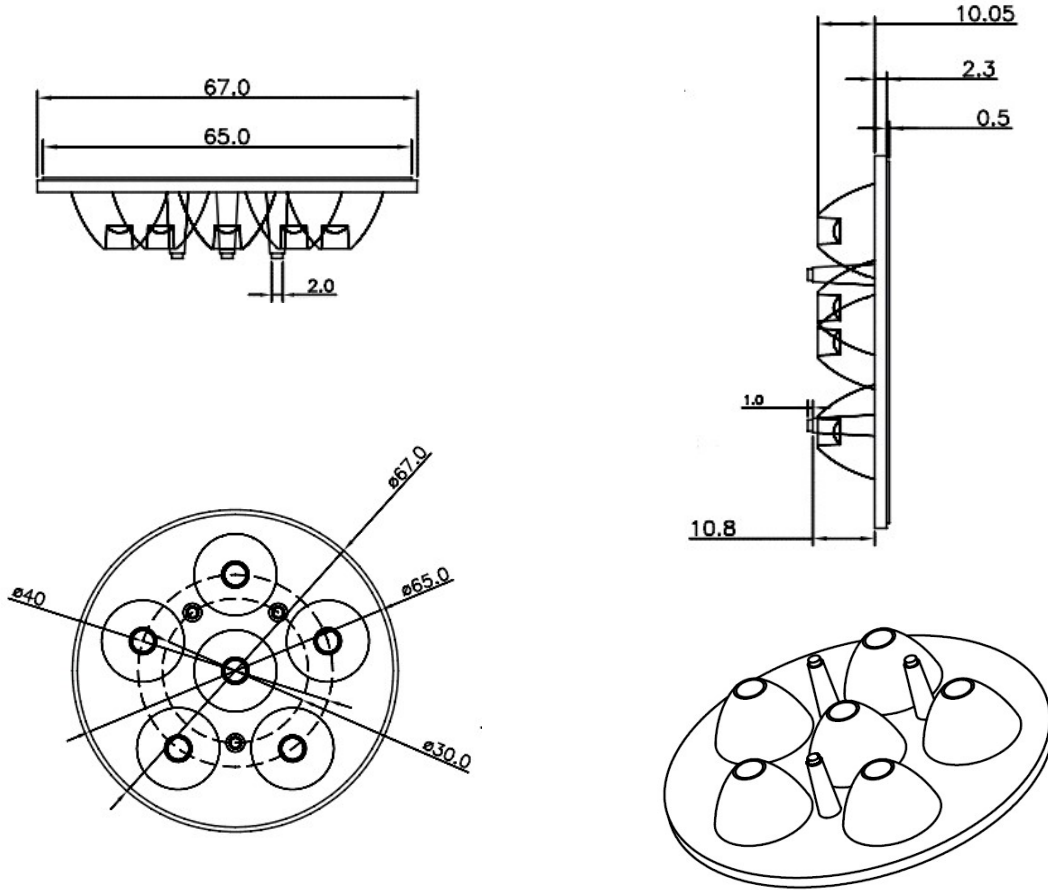

Product Parameters (产品描述)

出光角度 | Beam Angle: 5/10/15/20/25/30/38/45/60/85° 支架颜色 | Holder Color: N/A
 产品材料 | Material: PMMA 透光率 | Transmittance: 93%
 工作温度 | Work Temp: <85°C 匹配LED | Match Led: Dome 3030|3535 Leds

Part Number	Lens Surface	Dimension	Beam Angle
KB-P67-5-6-XP	transparent	Φ67.0*H13.6mm	~5°
KB-P67-10-6-XP	transparent	Φ67.0*H13.6mm	~10°
KB-P67-15-6-XP	transparent	Φ67.0*H13.6mm	~15°
KB-P67-20-6-XP	transparent	Φ67.0*H13.6mm	~20°
KB-P67-25-6-XP	transparent	Φ67.0*H13.6mm	~25°
KB-P67-30-6-XP	transparent	Φ67.0*H13.6mm	~30°
KB-P67-38-6-XP	transparent	Φ67.0*H13.6mm	~30°
KB-P67-45-6-XP	transparent	Φ67.0*H13.6mm	~45°
KB-P67-60-6-XP	transparent	Φ67.0*H13.6mm	~60°
KB-P67-85-6-XP	transparent	Φ67.0*H13.6mm	~85°
KB-P67-5P-6-XP	beads	Φ67.0*H13.6mm	~5°
KB-P67-10P-6-XP	beads	Φ67.0*H13.6mm	~10°
KB-P67-15P-6-XP	beads	Φ67.0*H13.6mm	~15°
KB-P67-20P-6-XP	beads	Φ67.0*H13.6mm	~20°
KB-P67-25P-6-XP	beads	Φ67.0*H13.6mm	~25°
KB-P67-30P-6-XP	beads	Φ67.0*H13.6mm	~30°
KB-P67-38P-6-XP	beads	Φ67.0*H13.6mm	~30°
KB-P67-45P-6-XP	beads	Φ67.0*H13.6mm	~45°
KB-P67-60P-6-XP	beads	Φ67.0*H13.6mm	~60°
KB-P67-85P-6-XP	beads	Φ67.0*H13.6mm	~85°

Mechanical Characteristics (产品尺寸):

Product Package (产品包装):

Inner Box (内盒)	Outer Carton (外箱)
	
<p>20pcs/tray Gross weight: 0.45kg/tray</p>	<p>27 trays/carton 540pcs/carton Gross weight: 13kg/CTN Carton Dimension: 40*40*44cm</p>