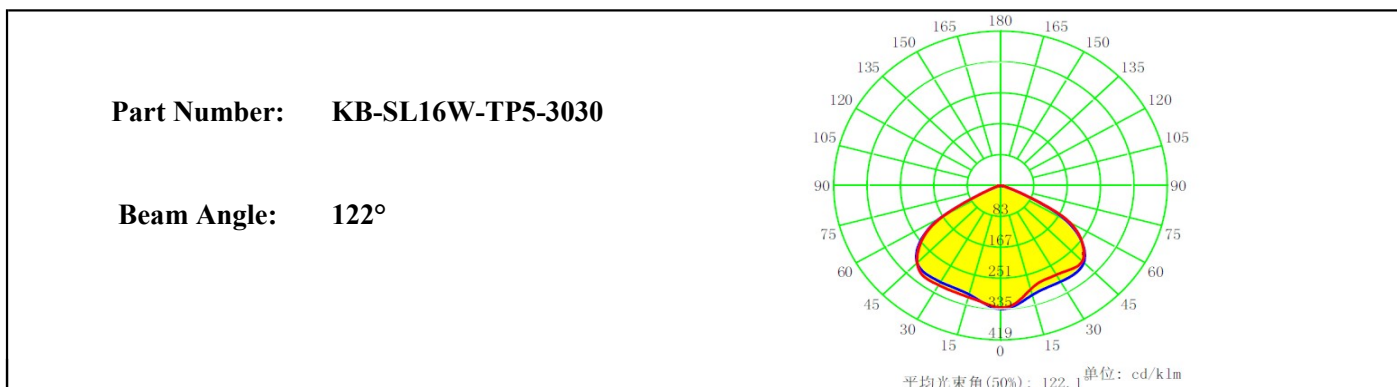

Light Distribution Curve (配光曲线图):