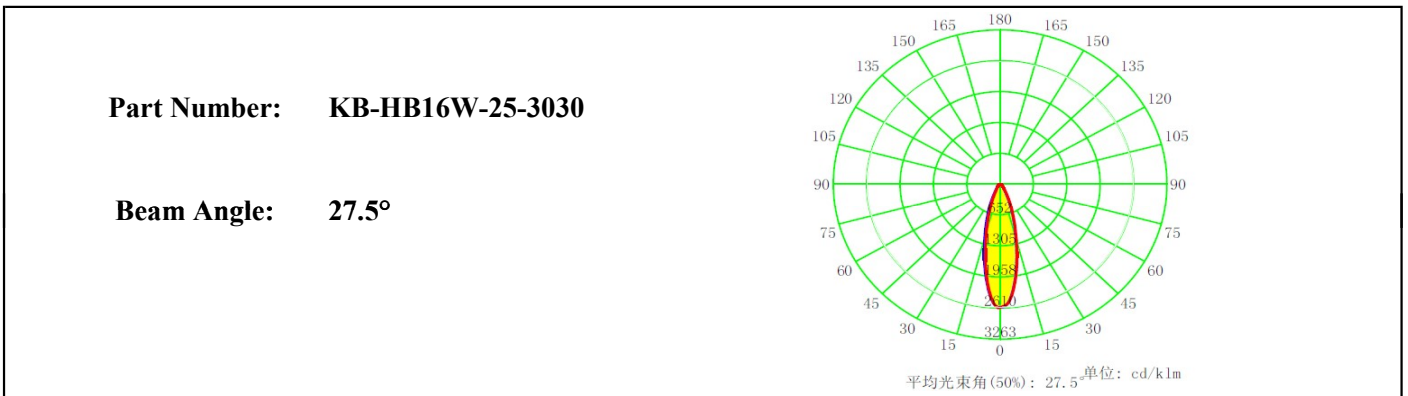

Light Distribution Curve (配光曲线图):