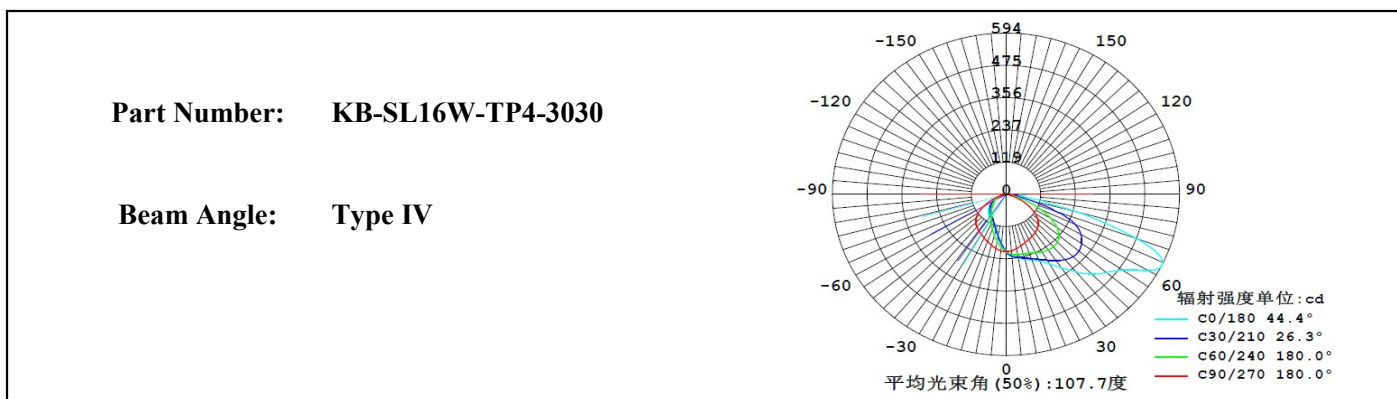

Light Distribution Curve (配光曲线图):