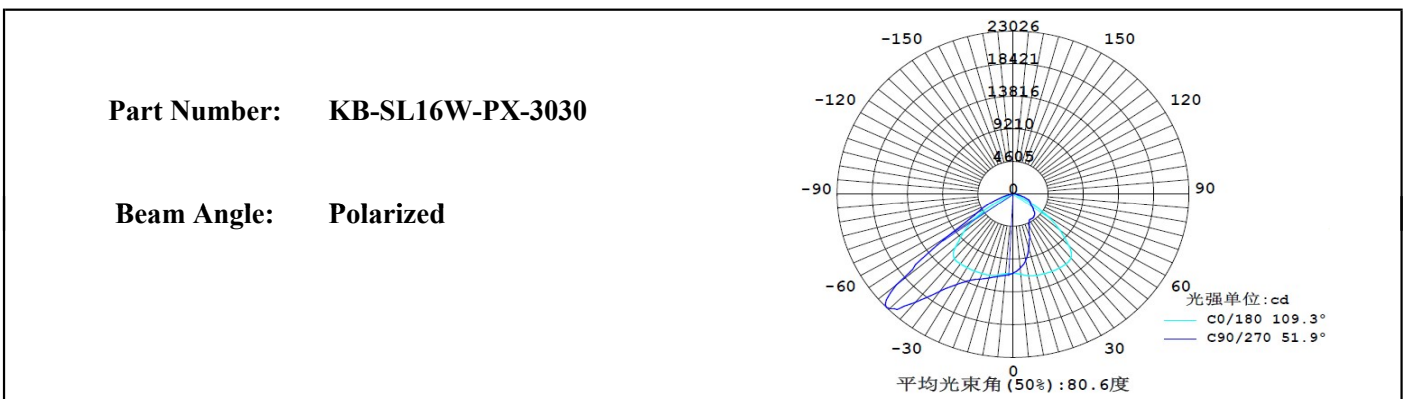

Light Distribution Curve (配光曲线图):