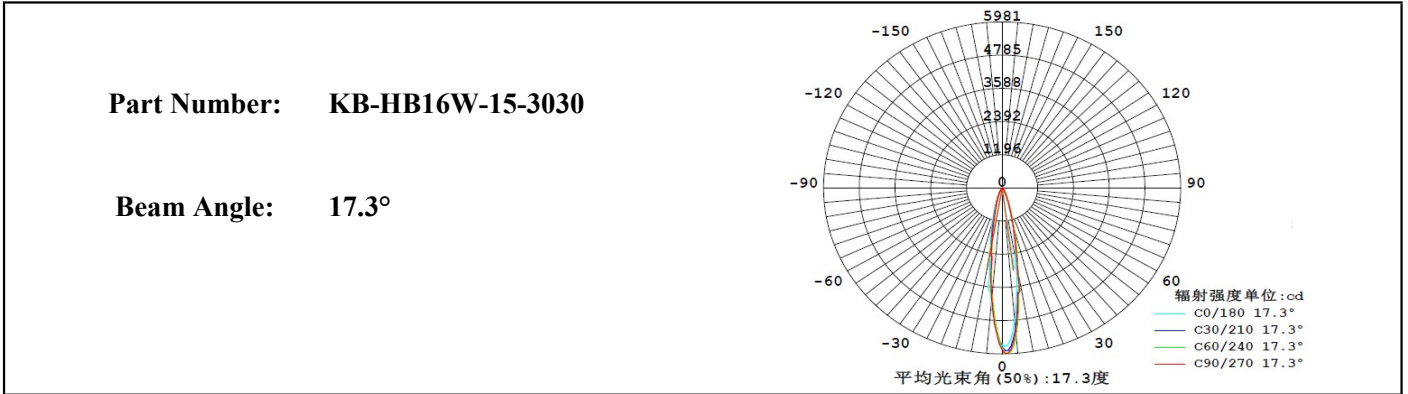

Light Distribution Curve (配光曲线图):