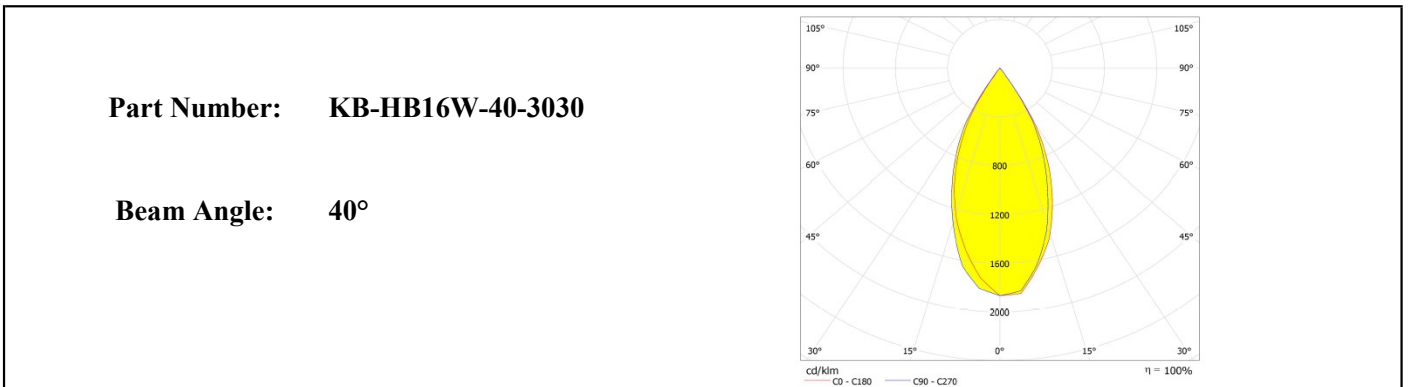

Light Distribution Curve (配光曲线图):