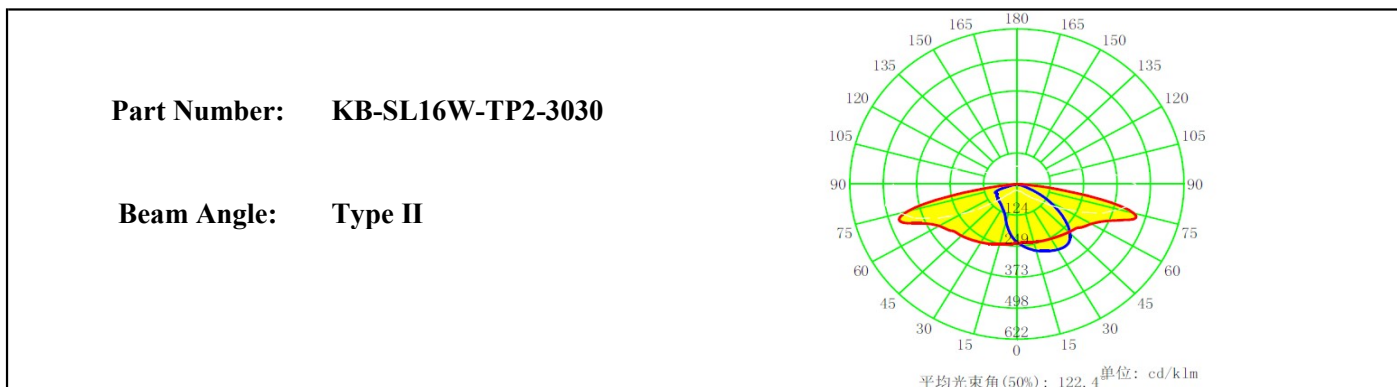

Light Distribution Curve (配光曲线图):