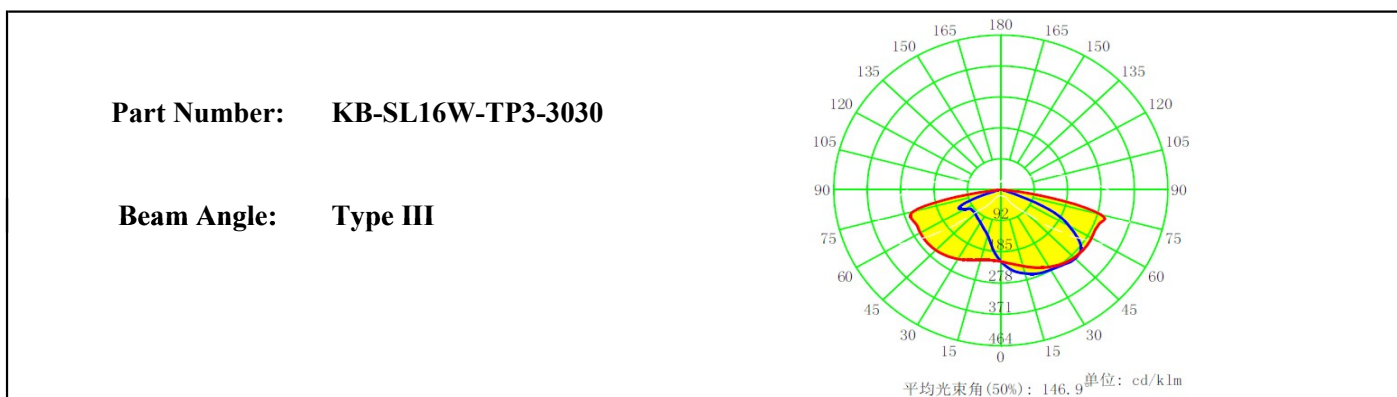

Light Distribution Curve (配光曲线图):