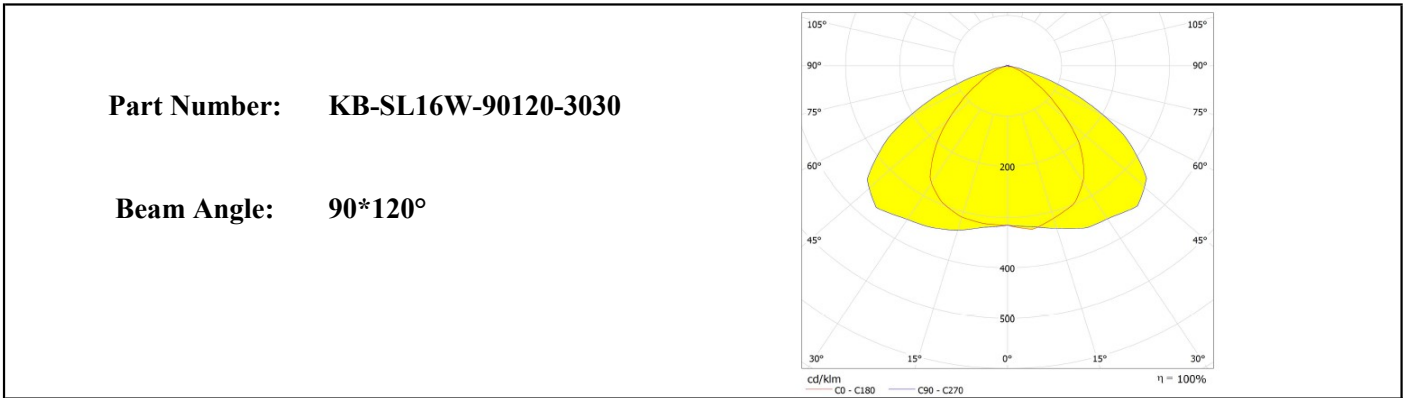

Part Number	Dimension	Beam Angle
KB-HB16W-15-3030	L49.5*W49.5mm	~15°
KB-HB16W-25-3030	L49.5*W49.5mm	~25°
KB-HB16W-40-3030	L49.5*W49.5mm	~40°
KB-HB16W-60-3030	L49.5*W49.5mm	~60°
KB-HB16W-90-3030	L49.5*W49.5mm	~90°
KB-SL16W-PX-3030	L49.5*W49.5mm	~45° Polarized
KB-SL16W-P60-3030	L49.5*W49.5mm	~60° Polarized
KB-SL16W-TP1-3030	L49.5*W49.5mm	Type I
KB-SL16W-TP2-3030	L49.5*W49.5mm	Type II
KB-SL16W-TP3-3030	L49.5*W49.5mm	Type III
KB-SL16W-TP4-3030	L49.5*W49.5mm	Type IV
KB-SL16W-TP5-3030	L49.5*W49.5mm	~130°
KB-SL16W-90*120-3030	L49.5*W49.5mm	~90*120°
KB-SL16W-40*110-3030	L49.5*W49.5mm	~40*110°
KB-SL16W-100*160-3030	L49.5*W49.5mm	~100*160°

Light Distribution Curve (配光曲线图):

Light Distribution Curve (配光曲线图):

Light Distribution Curve (配光曲线图):

Light Distribution Curve (配光曲线图):

Mechanical Drawing (产品尺寸):