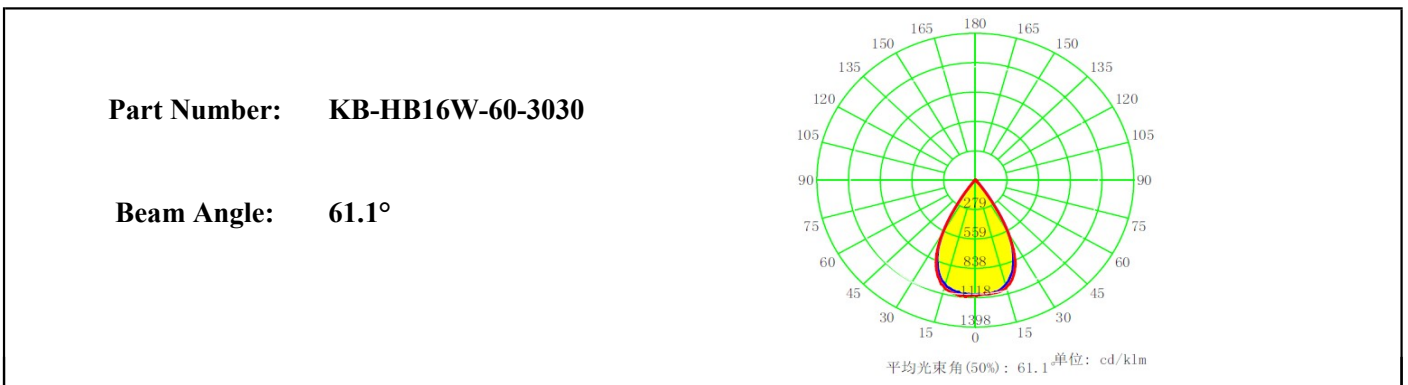

Light Distribution Curve (配光曲线图):