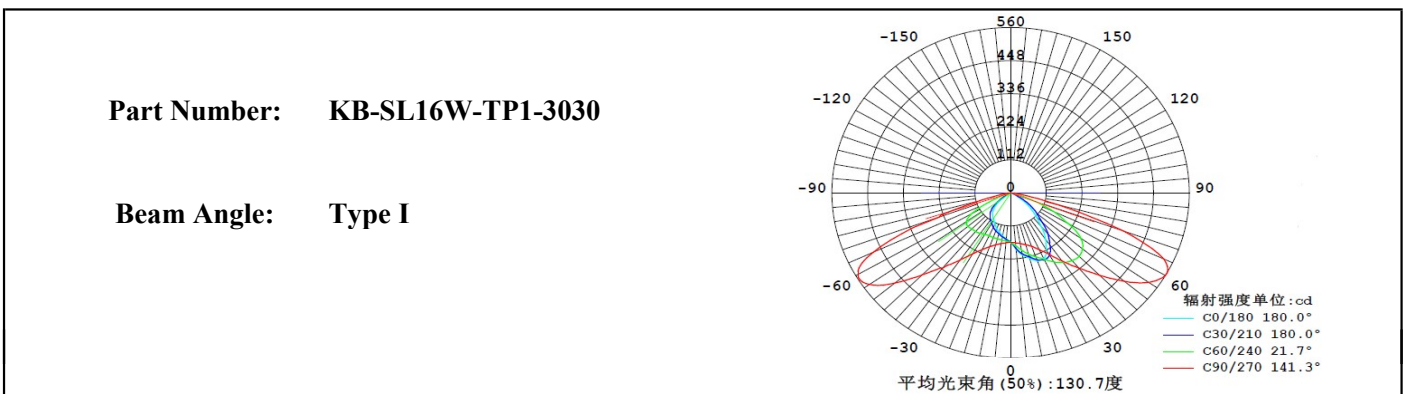

Light Distribution Curve (配光曲线图):