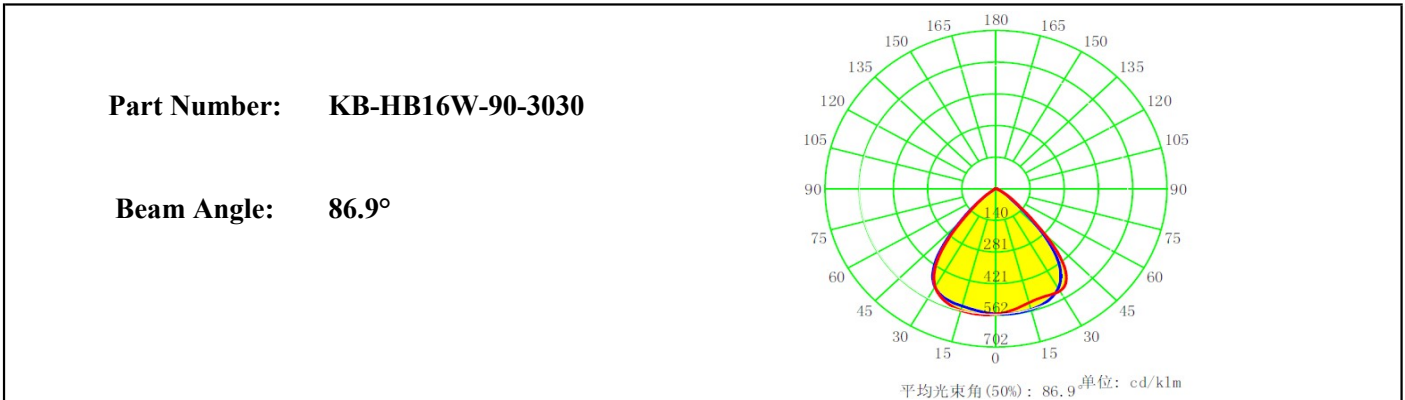

Light Distribution Curve (配光曲线图):