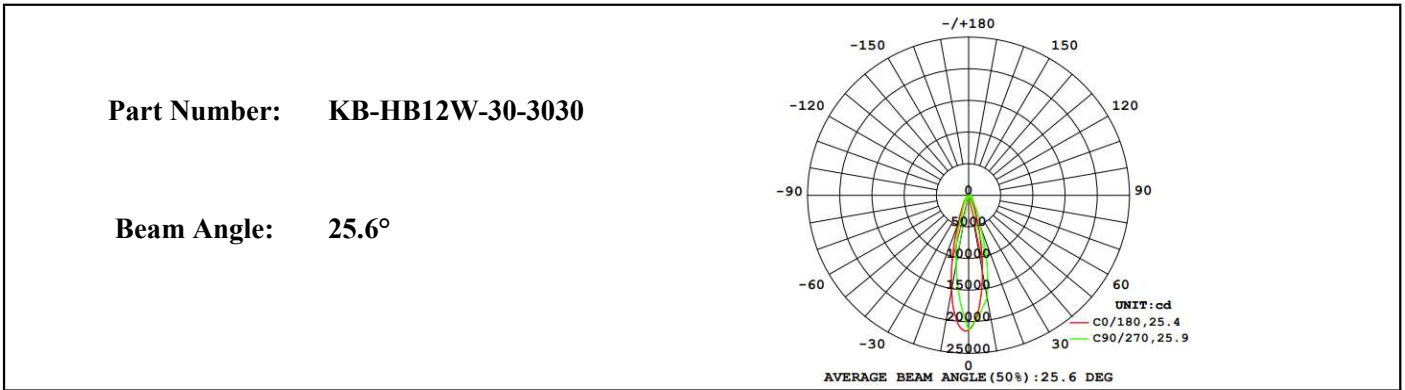

Light Distribution Curve (配光曲线图):