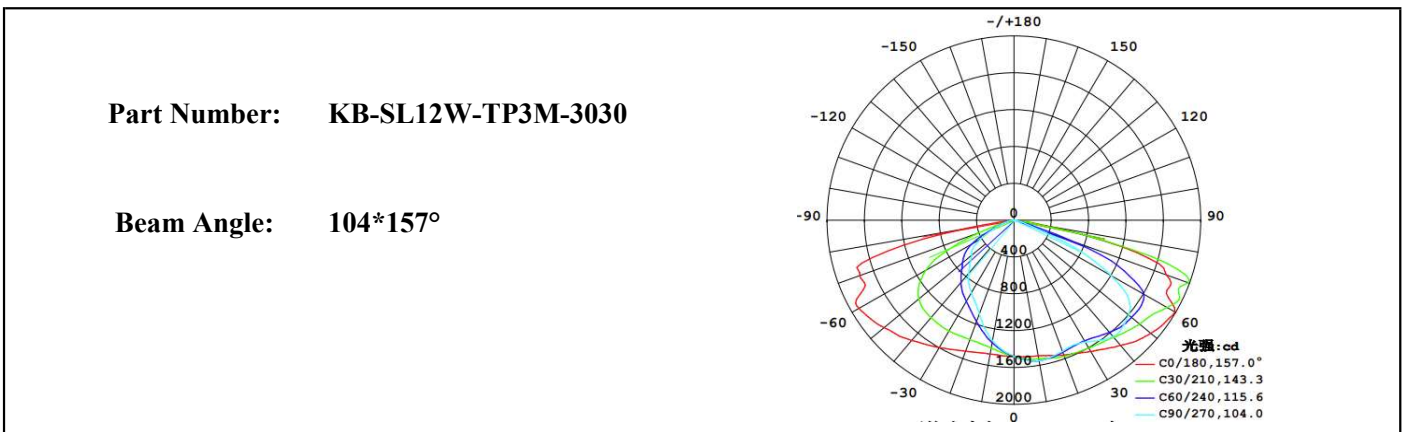

Light Distribution Curve (配光曲线图):