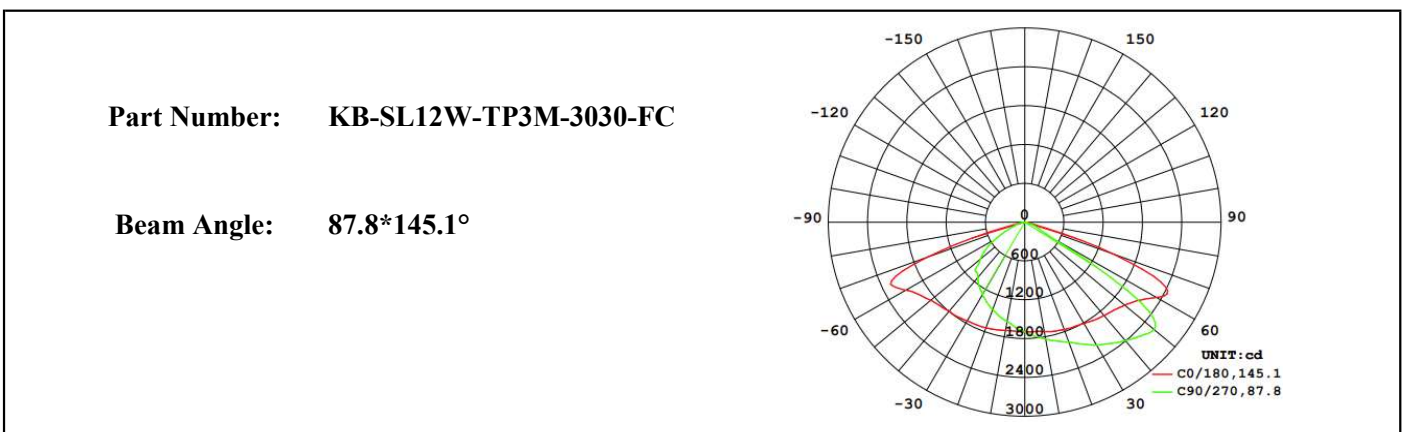

Light Distribution Curve (配光曲线图):