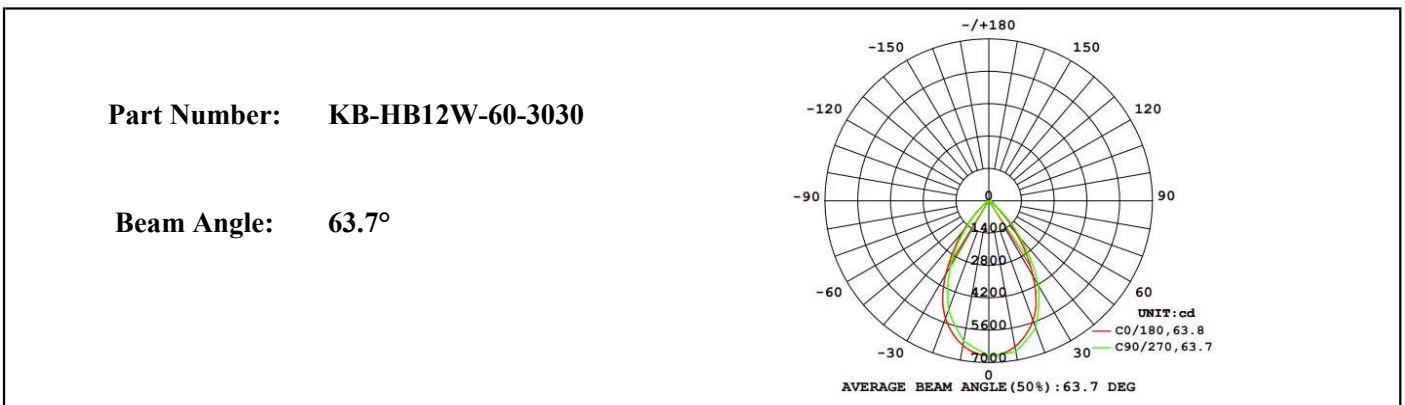

Light Distribution Curve (配光曲线图):