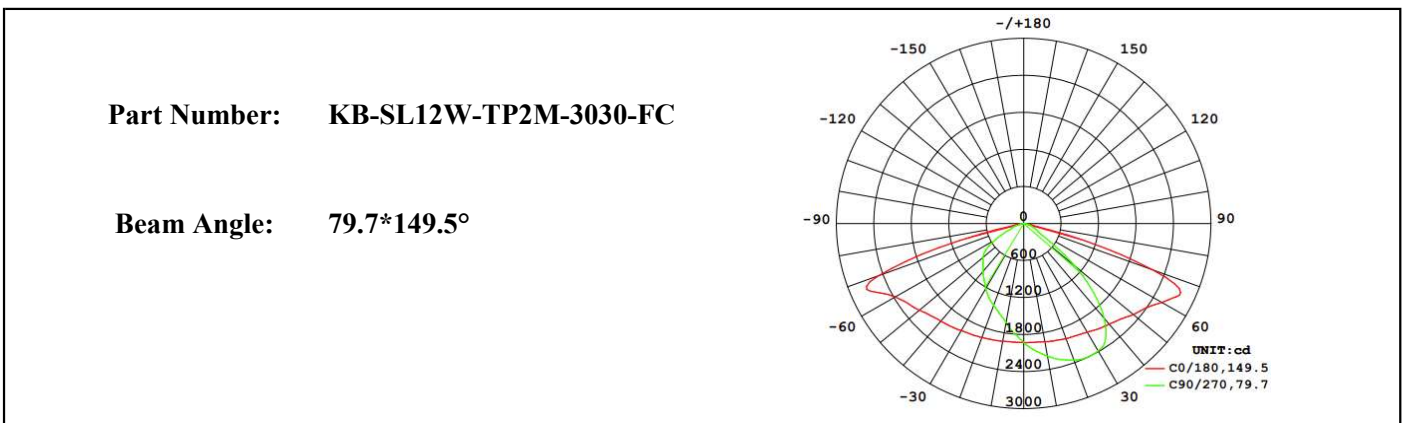

Light Distribution Curve (配光曲线图):