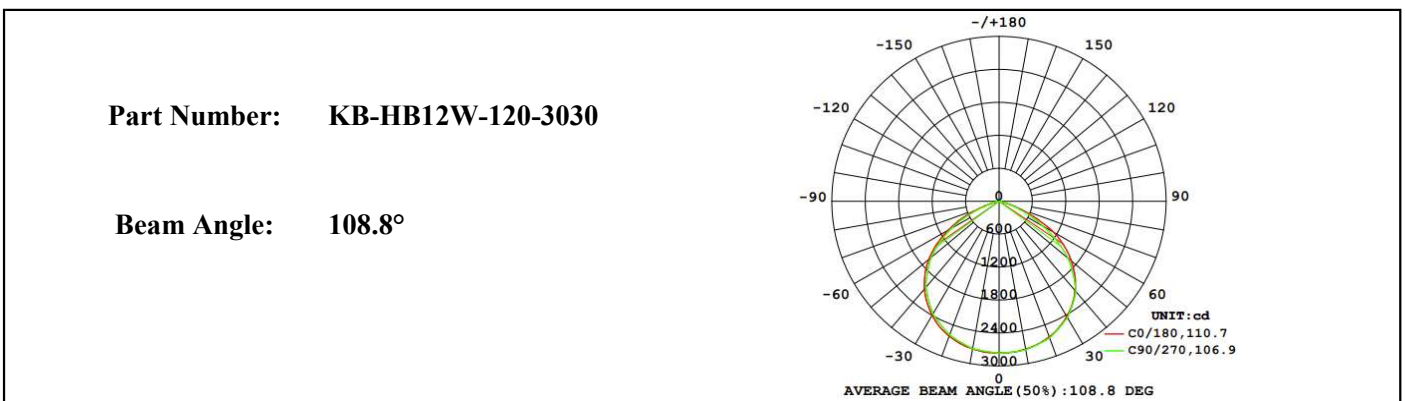

Light Distribution Curve (配光曲线图):