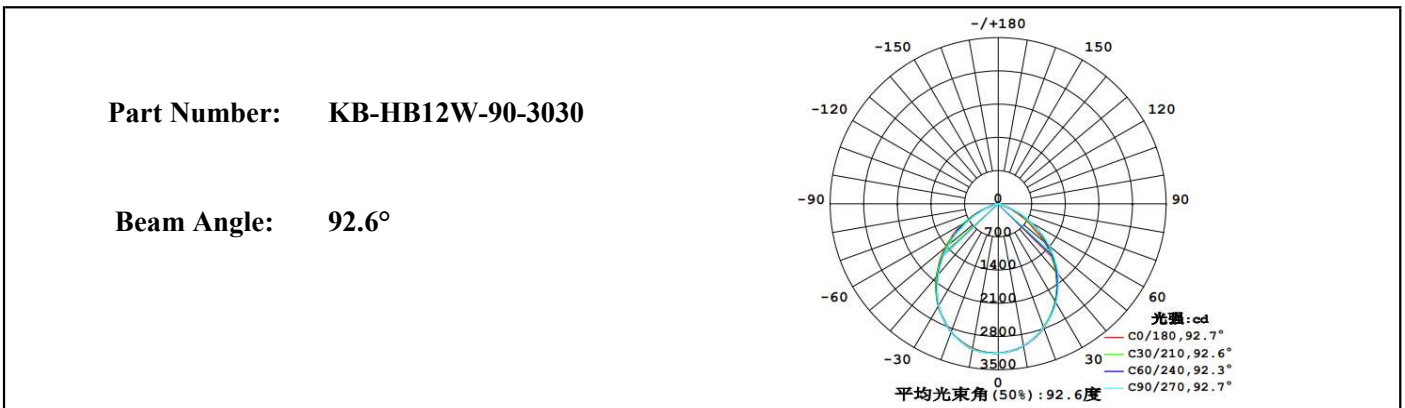

Light Distribution Curve (配光曲线图):