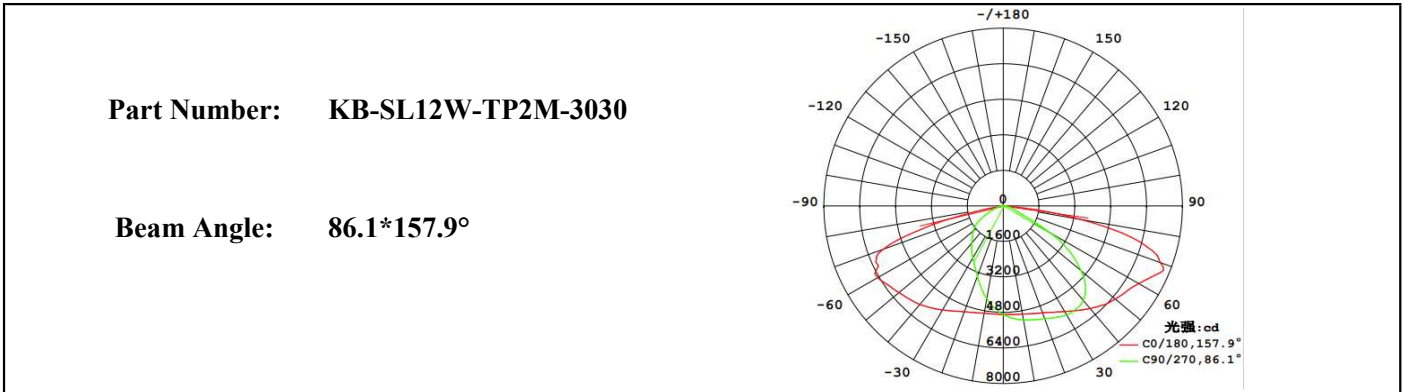

Light Distribution Curve (配光曲线图):