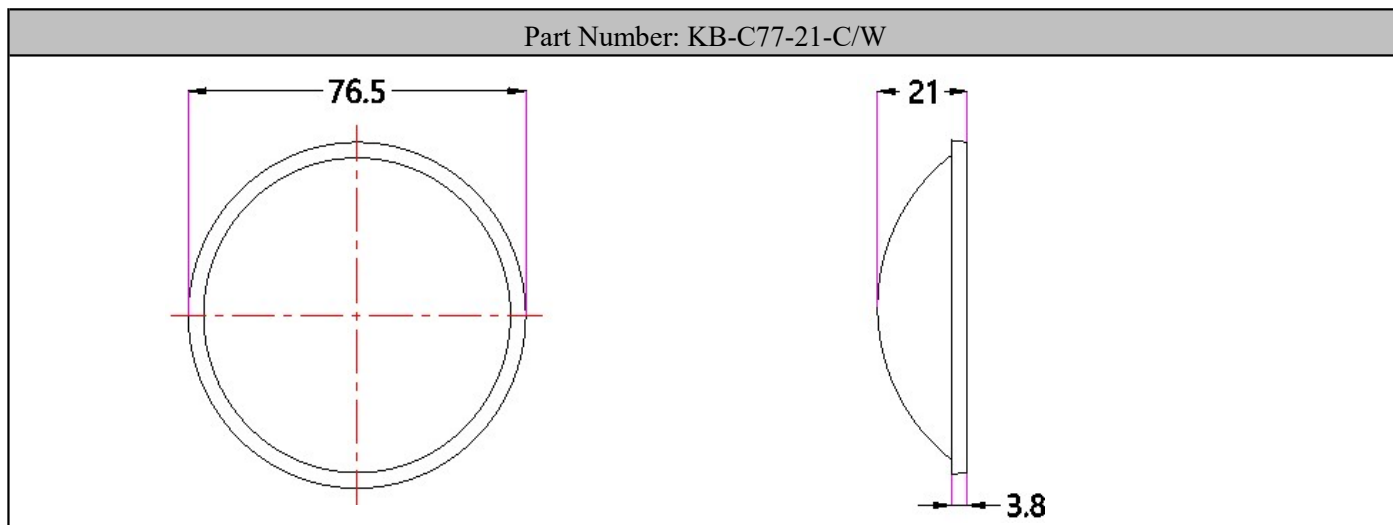

Product Parameters (产品描述)

产品编号 | Part Number: Cover Series

出光角度 | Beam Angle: 120°

产品材料 | Material: PC

工作温度 | Work Temp: <90°C

安装方式 | Fastening: Screws

颜色 | Clear/White

透光率 | Transmittance: 88%- 93%

匹配LED | Match Led: COB/SMD leds

Part Number	Lens Surface	Dimension	Beam Angle
KB-C66-21-C/W	镜面/clear 乳白/white	Φ66*H21mm	~120°
KB-C77-21-C/W	镜面/clear 乳白/white	Φ77*H21mm	~120°
KB-C90-35-C/W	镜面/clear 乳白/white	Φ90*H35mm	~120°
KB-C90-37-C/W	镜面/clear 乳白/white	Φ90*H37mm	~120°
KB-C100-35-C/W	镜面/clear 乳白/white	Φ100*H35mm	~120°
KB-C117-40-C/W	镜面/clear 乳白/white	Φ117*H40mm	~120°
KB-C118-27-C/W	镜面/clear 乳白/white	Φ118*H27mm	~120°
KB-C118-37-C/W	镜面/clear 乳白/white	Φ118*H37mm	~120°
KB-C122-46-C/W	镜面/clear 乳白/white	Φ122*H46mm	~120°
KB-C142-50-C/W	镜面/clear 乳白/white	Φ142*H50mm	~120°
KB-C157-40-C/W	镜面/clear 乳白/white	Φ157*H40mm	~120°
KB-C180-35-C/W	镜面/clear 乳白/white	Φ180*H35mm	~120°
KB-C224-36-C/W	镜面/clear 乳白/white	Φ224*H36mm	~120°

Mechanical Characteristics (产品尺寸):

Mechanical Characteristics (产品尺寸):

Mechanical Characteristics (产品尺寸):

Mechanical Characteristics (产品尺寸):

Mechanical Characteristics (产品尺寸):