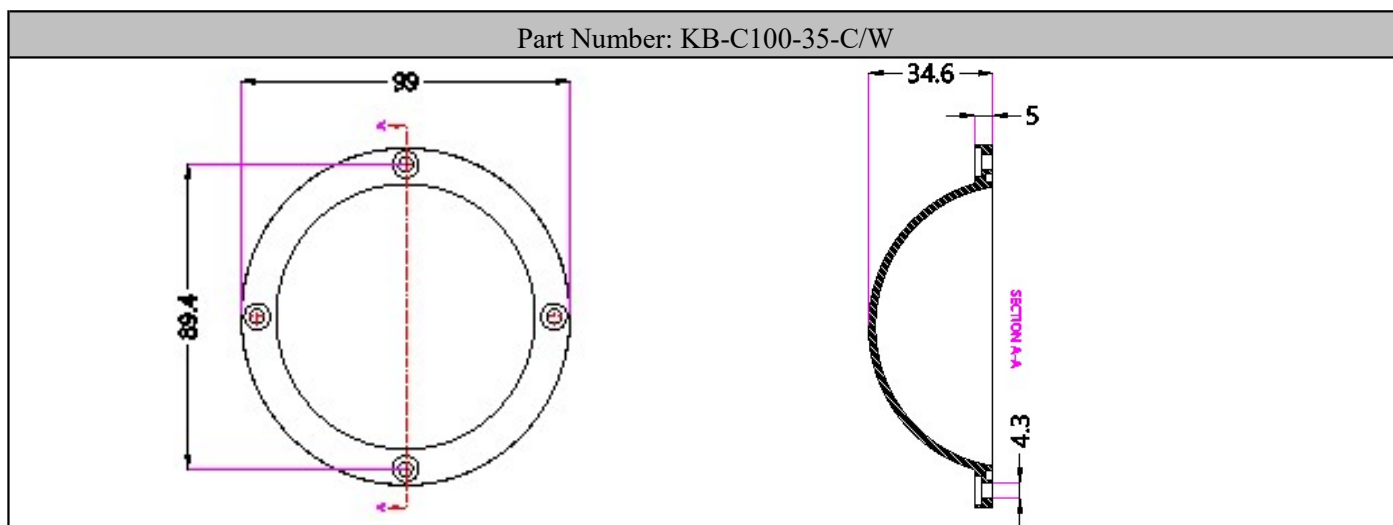

Product Parameters (产品描述)

产品编号 | Part Number: Cover Series

出光角度 | Beam Angle: 120°

产品材料 | Material: PC

工作温度 | Work Temp: <90°C

安装方式 | Fastening: Screws

颜色 | Clear/White

透光率 | Transmittance: 88%- 93%

匹配LED | Match Led: COB/SMD leds

Part Number	Lens Surface	Dimension	Beam Angle
KB-C66-21-C/W	镜面/clear 乳白/white	Φ66*H21mm	~120°
KB-C77-21-C/W	镜面/clear 乳白/white	Φ77*H21mm	~120°
KB-C90-35-C/W	镜面/clear 乳白/white	Φ90*H35mm	~120°
KB-C90-37-C/W	镜面/clear 乳白/white	Φ90*H37mm	~120°
KB-C100-35-C/W	镜面/clear 乳白/white	Φ100*H35mm	~120°
KB-C117-40-C/W	镜面/clear 乳白/white	Φ117*H40mm	~120°
KB-C118-27-C/W	镜面/clear 乳白/white	Φ118*H27mm	~120°
KB-C118-37-C/W	镜面/clear 乳白/white	Φ118*H37mm	~120°
KB-C122-46-C/W	镜面/clear 乳白/white	Φ122*H46mm	~120°
KB-C142-50-C/W	镜面/clear 乳白/white	Φ142*H50mm	~120°
KB-C157-40-C/W	镜面/clear 乳白/white	Φ157*H40mm	~120°
KB-C180-35-C/W	镜面/clear 乳白/white	Φ180*H35mm	~120°
KB-C224-36-C/W	镜面/clear 乳白/white	Φ224*H36mm	~120°

Mechanical Characteristics (产品尺寸):

Mechanical Characteristics (产品尺寸):

Mechanical Characteristics (产品尺寸):

Mechanical Characteristics (产品尺寸):

Mechanical Characteristics (产品尺寸):