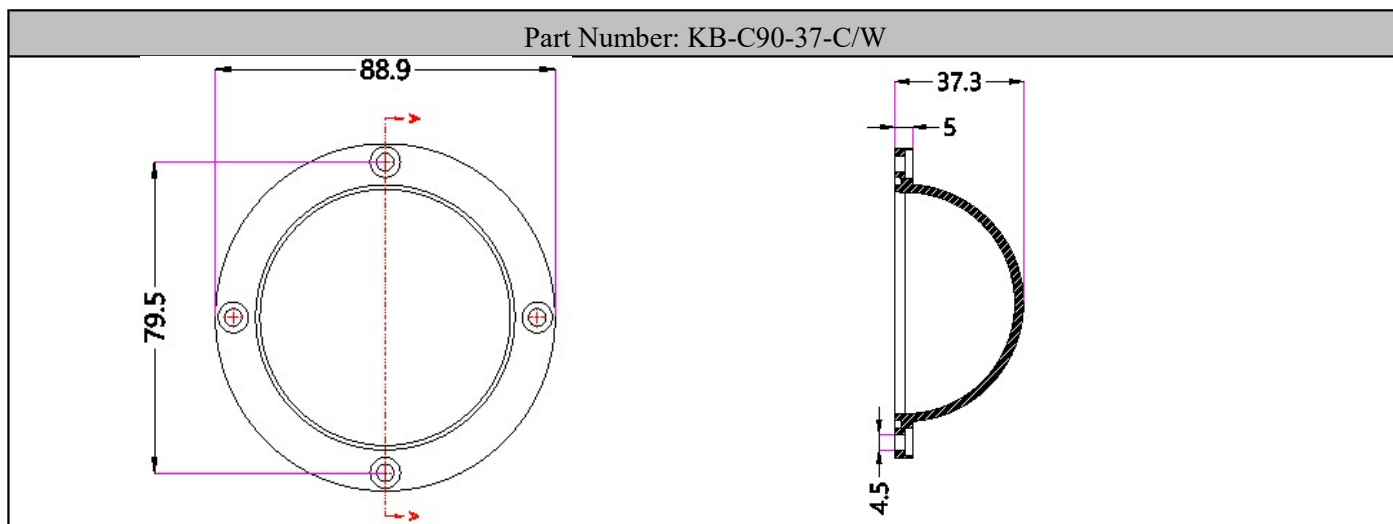

Product Parameters (产品描述)

产品编号 | Part Number: Cover Series

出光角度 | Beam Angle: 120°

产品材料 | Material: PC

工作温度 | Work Temp: <90°C

安装方式 | Fastening: Screws

颜色 | Clear/White

透光率 | Transmittance: 88%- 93%

匹配LED | Match Led: COB/SMD leds

Part Number	Lens Surface	Dimension	Beam Angle
KB-C66-21-C/W	镜面/clear 乳白/white	Φ66*H21mm	~120°
KB-C77-21-C/W	镜面/clear 乳白/white	Φ77*H21mm	~120°
KB-C90-35-C/W	镜面/clear 乳白/white	Φ90*H35mm	~120°
KB-C90-37-C/W	镜面/clear 乳白/white	Φ90*H37mm	~120°
KB-C100-35-C/W	镜面/clear 乳白/white	Φ100*H35mm	~120°
KB-C117-40-C/W	镜面/clear 乳白/white	Φ117*H40mm	~120°
KB-C118-27-C/W	镜面/clear 乳白/white	Φ118*H27mm	~120°
KB-C118-37-C/W	镜面/clear 乳白/white	Φ118*H37mm	~120°
KB-C122-46-C/W	镜面/clear 乳白/white	Φ122*H46mm	~120°
KB-C142-50-C/W	镜面/clear 乳白/white	Φ142*H50mm	~120°
KB-C157-40-C/W	镜面/clear 乳白/white	Φ157*H40mm	~120°
KB-C180-35-C/W	镜面/clear 乳白/white	Φ180*H35mm	~120°
KB-C224-36-C/W	镜面/clear 乳白/white	Φ224*H36mm	~120°

Mechanical Characteristics (产品尺寸):

Mechanical Characteristics (产品尺寸):

Mechanical Characteristics (产品尺寸):

Mechanical Characteristics (产品尺寸):

Mechanical Characteristics (产品尺寸):