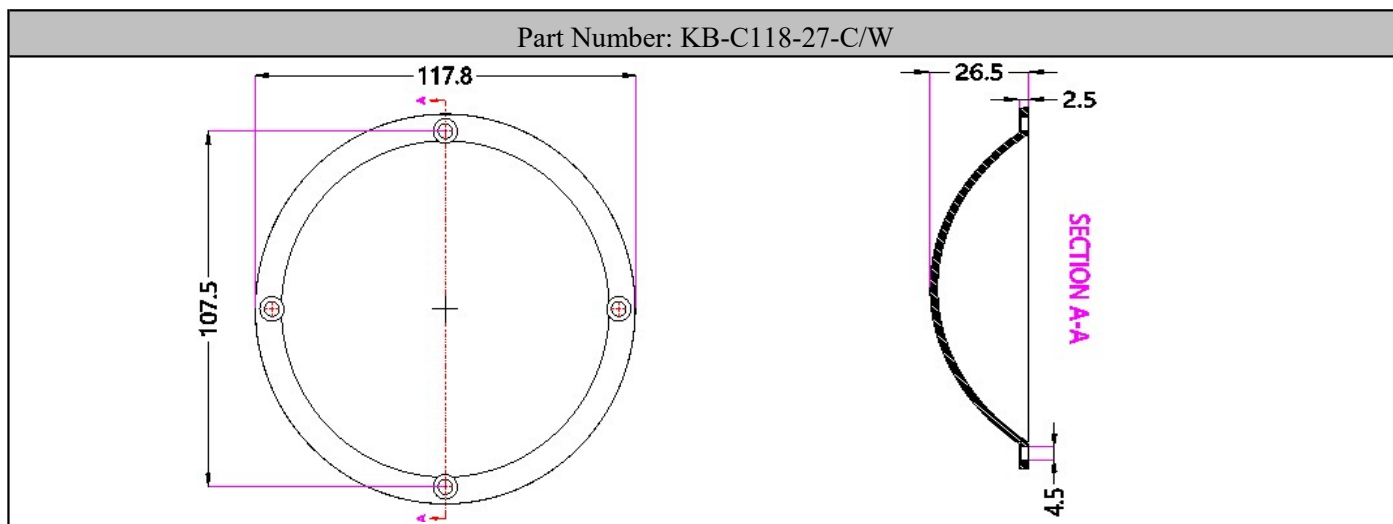

Product Parameters (产品描述)

产品编号 | Part Number: Cover Series

出光角度 | Beam Angle: 120°

产品材料 | Material: PC

工作温度 | Work Temp: <90°C

安装方式 | Fastening: Screws

颜色 | Clear/White

透光率 | Transmittance: 88%- 93%

匹配LED | Match Led: COB/SMD leds

Part Number	Lens Surface	Dimension	Beam Angle
KB-C66-21-C/W	镜面/clear 乳白/white	Φ66*H21mm	~120°
KB-C77-21-C/W	镜面/clear 乳白/white	Φ77*H21mm	~120°
KB-C90-35-C/W	镜面/clear 乳白/white	Φ90*H35mm	~120°
KB-C90-37-C/W	镜面/clear 乳白/white	Φ90*H37mm	~120°
KB-C100-35-C/W	镜面/clear 乳白/white	Φ100*H35mm	~120°
KB-C117-40-C/W	镜面/clear 乳白/white	Φ117*H40mm	~120°
KB-C118-27-C/W	镜面/clear 乳白/white	Φ118*H27mm	~120°
KB-C118-37-C/W	镜面/clear 乳白/white	Φ118*H37mm	~120°
KB-C122-46-C/W	镜面/clear 乳白/white	Φ122*H46mm	~120°
KB-C142-50-C/W	镜面/clear 乳白/white	Φ142*H50mm	~120°
KB-C157-40-C/W	镜面/clear 乳白/white	Φ157*H40mm	~120°
KB-C180-35-C/W	镜面/clear 乳白/white	Φ180*H35mm	~120°
KB-C224-36-C/W	镜面/clear 乳白/white	Φ224*H36mm	~120°

Mechanical Characteristics (产品尺寸):

Mechanical Characteristics (产品尺寸):

Mechanical Characteristics (产品尺寸):

Mechanical Characteristics (产品尺寸):

Mechanical Characteristics (产品尺寸):