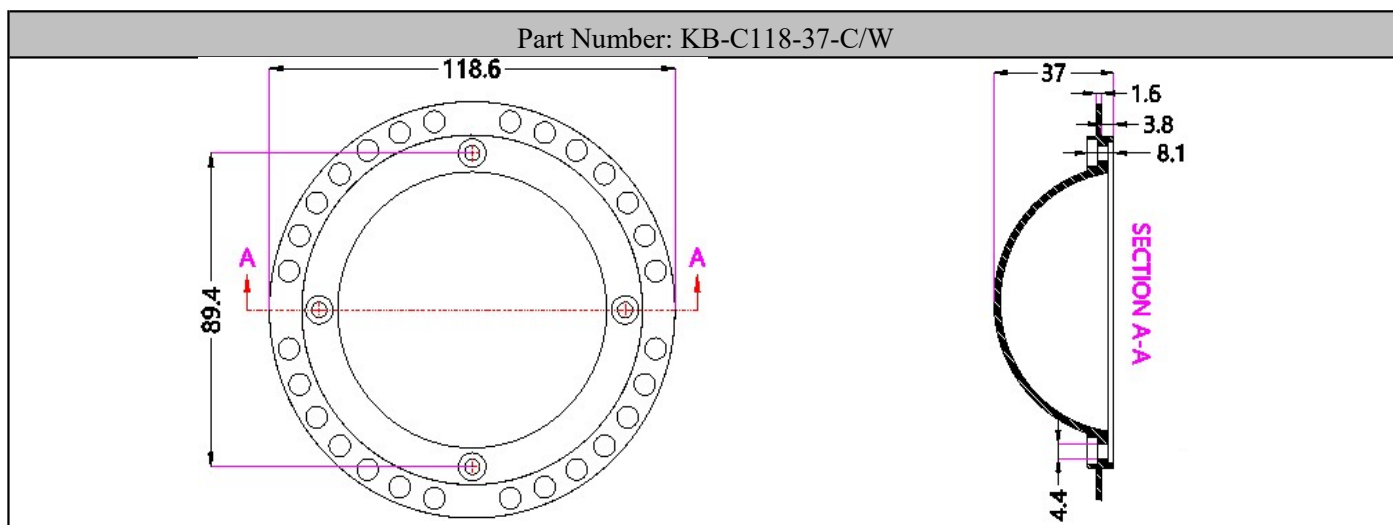

Product Parameters (产品描述)

产品编号 | Part Number: Cover Series

出光角度 | Beam Angle: 120°

产品材料 | Material: PC

工作温度 | Work Temp: <90°C

安装方式 | Fastening: Screws

颜色 | Clear/White

透光率 | Transmittance: 88%- 93%

匹配LED | Match Led: COB/SMD leds

Part Number	Lens Surface	Dimension	Beam Angle
KB-C66-21-C/W	镜面/clear 乳白/white	Φ66*H21mm	~120°
KB-C77-21-C/W	镜面/clear 乳白/white	Φ77*H21mm	~120°
KB-C90-35-C/W	镜面/clear 乳白/white	Φ90*H35mm	~120°
KB-C90-37-C/W	镜面/clear 乳白/white	Φ90*H37mm	~120°
KB-C100-35-C/W	镜面/clear 乳白/white	Φ100*H35mm	~120°
KB-C117-40-C/W	镜面/clear 乳白/white	Φ117*H40mm	~120°
KB-C118-27-C/W	镜面/clear 乳白/white	Φ118*H27mm	~120°
KB-C118-37-C/W	镜面/clear 乳白/white	Φ118*H37mm	~120°
KB-C122-46-C/W	镜面/clear 乳白/white	Φ122*H46mm	~120°
KB-C142-50-C/W	镜面/clear 乳白/white	Φ142*H50mm	~120°
KB-C157-40-C/W	镜面/clear 乳白/white	Φ157*H40mm	~120°
KB-C180-35-C/W	镜面/clear 乳白/white	Φ180*H35mm	~120°
KB-C224-36-C/W	镜面/clear 乳白/white	Φ224*H36mm	~120°

Mechanical Characteristics (产品尺寸):

Mechanical Characteristics (产品尺寸):

Mechanical Characteristics (产品尺寸):

Mechanical Characteristics (产品尺寸):

Mechanical Characteristics (产品尺寸):