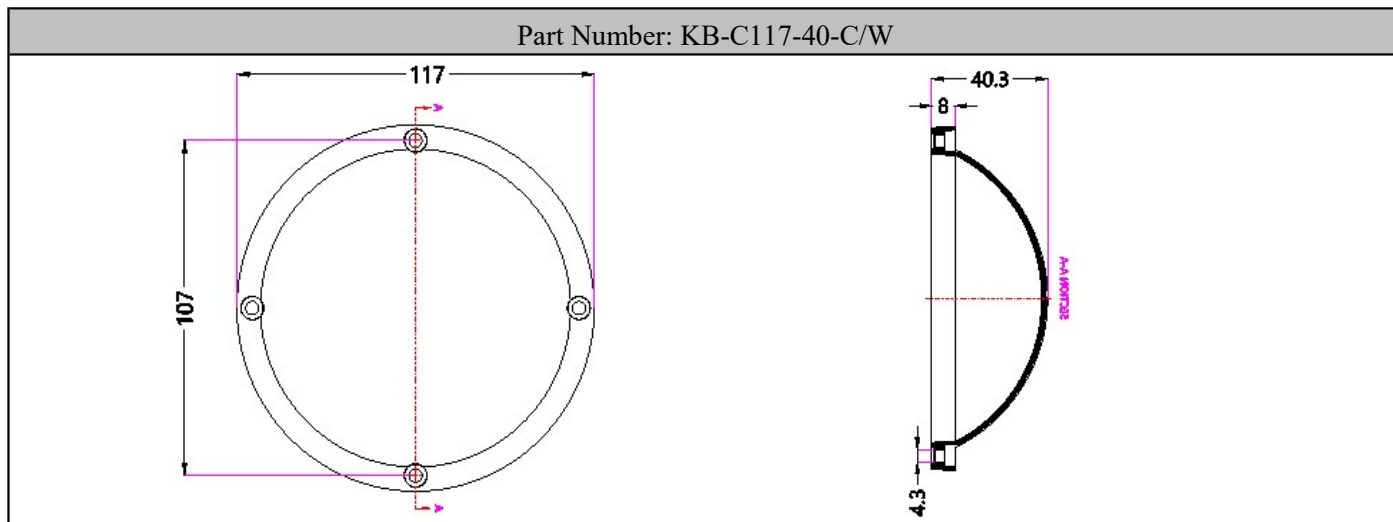

Product Parameters (产品描述)

产品编号 | Part Number: Cover Series

出光角度 | Beam Angle: 120°

产品材料 | Material: PC

工作温度 | Work Temp: <90°C

安装方式 | Fastening: Screws

颜色 | Clear/White

透光率 | Transmittance: 88%- 93%

匹配LED | Match Led: COB/SMD leds

Part Number	Lens Surface	Dimension	Beam Angle
KB-C66-21-C/W	镜面/clear 乳白/white	Φ66*H21mm	~120°
KB-C77-21-C/W	镜面/clear 乳白/white	Φ77*H21mm	~120°
KB-C90-35-C/W	镜面/clear 乳白/white	Φ90*H35mm	~120°
KB-C90-37-C/W	镜面/clear 乳白/white	Φ90*H37mm	~120°
KB-C100-35-C/W	镜面/clear 乳白/white	Φ100*H35mm	~120°
KB-C117-40-C/W	镜面/clear 乳白/white	Φ117*H40mm	~120°
KB-C118-27-C/W	镜面/clear 乳白/white	Φ118*H27mm	~120°
KB-C118-37-C/W	镜面/clear 乳白/white	Φ118*H37mm	~120°
KB-C122-46-C/W	镜面/clear 乳白/white	Φ122*H46mm	~120°
KB-C142-50-C/W	镜面/clear 乳白/white	Φ142*H50mm	~120°
KB-C157-40-C/W	镜面/clear 乳白/white	Φ157*H40mm	~120°
KB-C180-35-C/W	镜面/clear 乳白/white	Φ180*H35mm	~120°
KB-C224-36-C/W	镜面/clear 乳白/white	Φ224*H36mm	~120°

Mechanical Characteristics (产品尺寸):

Mechanical Characteristics (产品尺寸):

Mechanical Characteristics (产品尺寸):

Mechanical Characteristics (产品尺寸):

Mechanical Characteristics (产品尺寸):