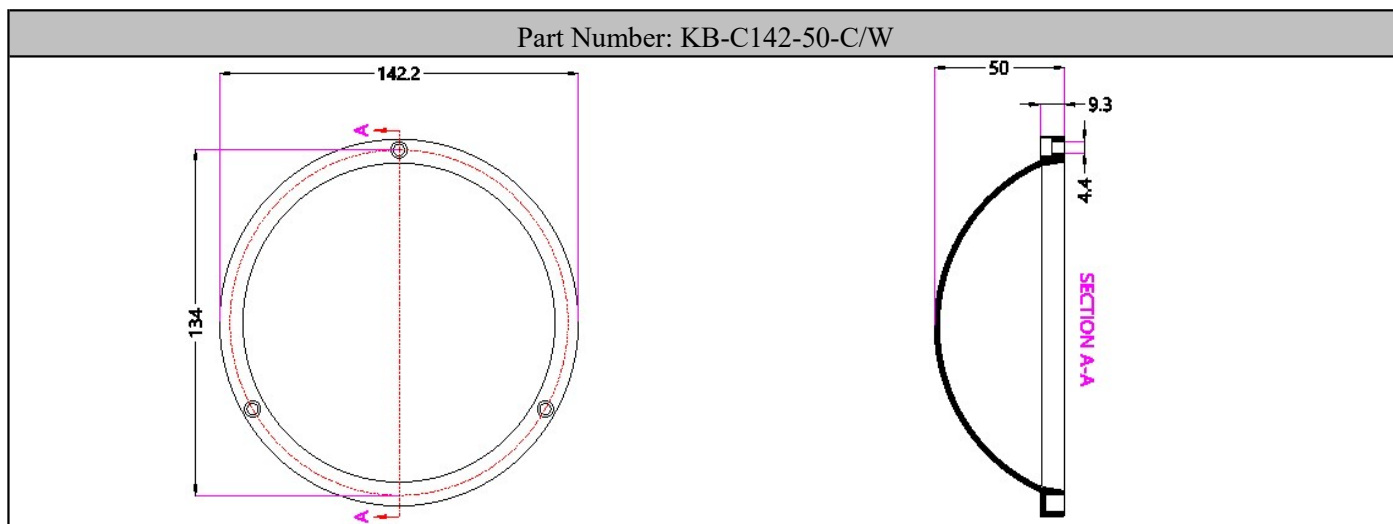

Product Parameters (产品描述)

产品编号 | Part Number: Cover Series

出光角度 | Beam Angle: 120°

产品材料 | Material: PC

工作温度 | Work Temp: <90°C

安装方式 | Fastening: Screws

颜色 | Clear/White

透光率 | Transmittance: 88%- 93%

匹配LED | Match Led: COB/SMD leds

Part Number	Lens Surface	Dimension	Beam Angle
KB-C66-21-C/W	镜面/clear 乳白/white	Φ66*H21mm	~120°
KB-C77-21-C/W	镜面/clear 乳白/white	Φ77*H21mm	~120°
KB-C90-35-C/W	镜面/clear 乳白/white	Φ90*H35mm	~120°
KB-C90-37-C/W	镜面/clear 乳白/white	Φ90*H37mm	~120°
KB-C100-35-C/W	镜面/clear 乳白/white	Φ100*H35mm	~120°
KB-C117-40-C/W	镜面/clear 乳白/white	Φ117*H40mm	~120°
KB-C118-27-C/W	镜面/clear 乳白/white	Φ118*H27mm	~120°
KB-C118-37-C/W	镜面/clear 乳白/white	Φ118*H37mm	~120°
KB-C122-46-C/W	镜面/clear 乳白/white	Φ122*H46mm	~120°
KB-C142-50-C/W	镜面/clear 乳白/white	Φ142*H50mm	~120°
KB-C157-40-C/W	镜面/clear 乳白/white	Φ157*H40mm	~120°
KB-C180-35-C/W	镜面/clear 乳白/white	Φ180*H35mm	~120°
KB-C224-36-C/W	镜面/clear 乳白/white	Φ224*H36mm	~120°

Mechanical Characteristics (产品尺寸):

Mechanical Characteristics (产品尺寸):

Mechanical Characteristics (产品尺寸):

Mechanical Characteristics (产品尺寸):

Mechanical Characteristics (产品尺寸):