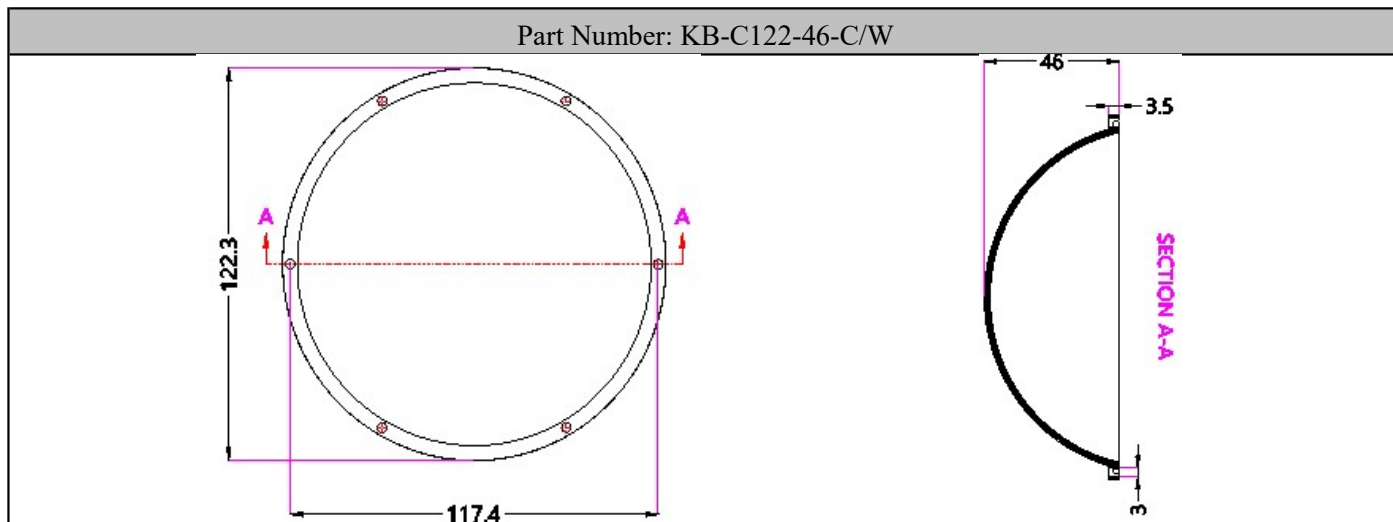

Product Parameters (产品描述)

产品编号 | Part Number: Cover Series

出光角度 | Beam Angle: 120°

产品材料 | Material: PC

工作温度 | Work Temp: <90°C

安装方式 | Fastening: Screws

颜色 | Clear/White

透光率 | Transmittance: 88%- 93%

匹配LED | Match Led: COB/SMD leds

Part Number	Lens Surface	Dimension	Beam Angle
KB-C66-21-C/W	镜面/clear 乳白/white	Φ66*H21mm	~120°
KB-C77-21-C/W	镜面/clear 乳白/white	Φ77*H21mm	~120°
KB-C90-35-C/W	镜面/clear 乳白/white	Φ90*H35mm	~120°
KB-C90-37-C/W	镜面/clear 乳白/white	Φ90*H37mm	~120°
KB-C100-35-C/W	镜面/clear 乳白/white	Φ100*H35mm	~120°
KB-C117-40-C/W	镜面/clear 乳白/white	Φ117*H40mm	~120°
KB-C118-27-C/W	镜面/clear 乳白/white	Φ118*H27mm	~120°
KB-C118-37-C/W	镜面/clear 乳白/white	Φ118*H37mm	~120°
KB-C122-46-C/W	镜面/clear 乳白/white	Φ122*H46mm	~120°
KB-C142-50-C/W	镜面/clear 乳白/white	Φ142*H50mm	~120°
KB-C157-40-C/W	镜面/clear 乳白/white	Φ157*H40mm	~120°
KB-C180-35-C/W	镜面/clear 乳白/white	Φ180*H35mm	~120°
KB-C224-36-C/W	镜面/clear 乳白/white	Φ224*H36mm	~120°

Mechanical Characteristics (产品尺寸):

Mechanical Characteristics (产品尺寸):

Mechanical Characteristics (产品尺寸):

Mechanical Characteristics (产品尺寸):

Mechanical Characteristics (产品尺寸):