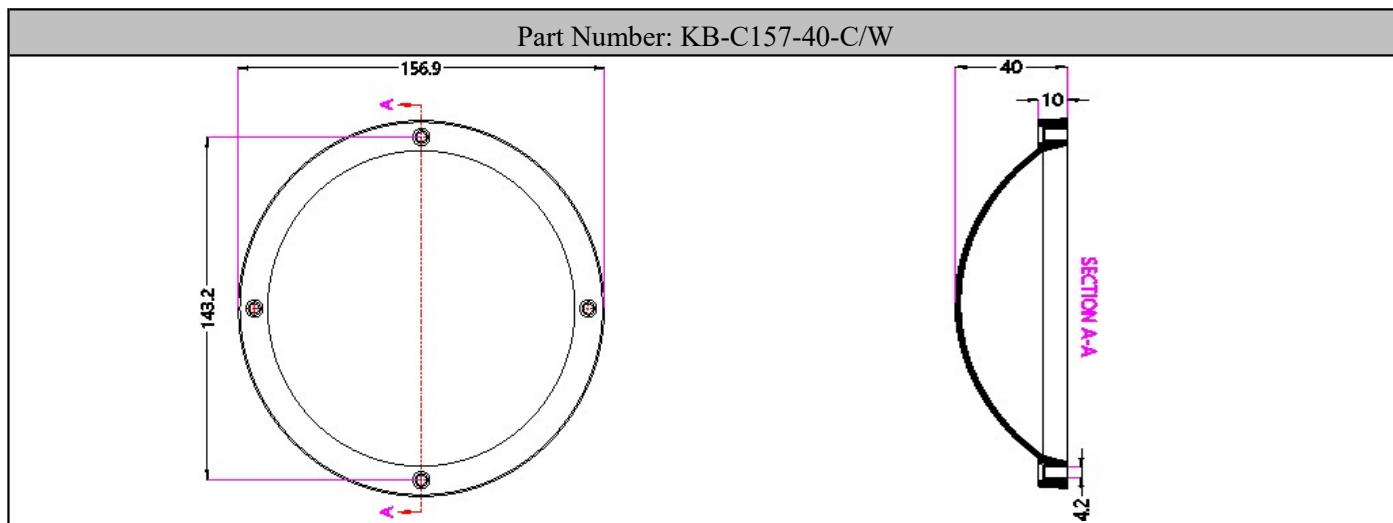

Product Parameters (产品描述)

产品编号 | Part Number: Cover Series

出光角度 | Beam Angle: 120°

产品材料 | Material: PC

工作温度 | Work Temp: <90°C

安装方式 | Fastening: Screws

颜色 | Clear/White

透光率 | Transmittance: 88%- 93%

匹配LED | Match Led: COB/SMD leds

Part Number	Lens Surface	Dimension	Beam Angle
KB-C66-21-C/W	镜面/clear 乳白/white	Φ66*H21mm	~120°
KB-C77-21-C/W	镜面/clear 乳白/white	Φ77*H21mm	~120°
KB-C90-35-C/W	镜面/clear 乳白/white	Φ90*H35mm	~120°
KB-C90-37-C/W	镜面/clear 乳白/white	Φ90*H37mm	~120°
KB-C100-35-C/W	镜面/clear 乳白/white	Φ100*H35mm	~120°
KB-C117-40-C/W	镜面/clear 乳白/white	Φ117*H40mm	~120°
KB-C118-27-C/W	镜面/clear 乳白/white	Φ118*H27mm	~120°
KB-C118-37-C/W	镜面/clear 乳白/white	Φ118*H37mm	~120°
KB-C122-46-C/W	镜面/clear 乳白/white	Φ122*H46mm	~120°
KB-C142-50-C/W	镜面/clear 乳白/white	Φ142*H50mm	~120°
KB-C157-40-C/W	镜面/clear 乳白/white	Φ157*H40mm	~120°
KB-C180-35-C/W	镜面/clear 乳白/white	Φ180*H35mm	~120°
KB-C224-36-C/W	镜面/clear 乳白/white	Φ224*H36mm	~120°

Mechanical Characteristics (产品尺寸):

Mechanical Characteristics (产品尺寸):

Mechanical Characteristics (产品尺寸):

Mechanical Characteristics (产品尺寸):

Mechanical Characteristics (产品尺寸):