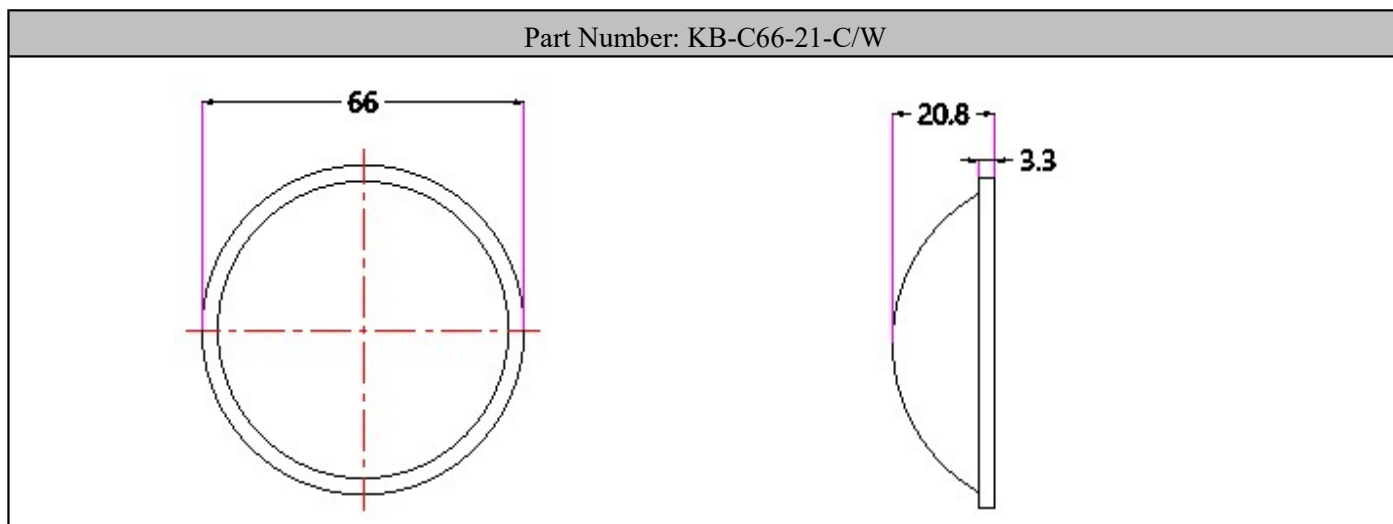

Product Parameters (产品描述)

产品编号 | Part Number: Cover Series

出光角度 | Beam Angle: 120°

产品材料 | Material: PC

工作温度 | Work Temp: <90°C

安装方式 | Fastening: Screws

颜色 | Clear/White

透光率 | Transmittance: 88%- 93%

匹配LED | Match Led: COB/SMD leds

Part Number	Lens Surface	Dimension	Beam Angle
KB-C66-21-C/W	镜面/clear 乳白/white	Φ66*H21mm	~120°
KB-C77-21-C/W	镜面/clear 乳白/white	Φ77*H21mm	~120°
KB-C90-35-C/W	镜面/clear 乳白/white	Φ90*H35mm	~120°
KB-C90-37-C/W	镜面/clear 乳白/white	Φ90*H37mm	~120°
KB-C100-35-C/W	镜面/clear 乳白/white	Φ100*H35mm	~120°
KB-C117-40-C/W	镜面/clear 乳白/white	Φ117*H40mm	~120°
KB-C118-27-C/W	镜面/clear 乳白/white	Φ118*H27mm	~120°
KB-C118-37-C/W	镜面/clear 乳白/white	Φ118*H37mm	~120°
KB-C122-46-C/W	镜面/clear 乳白/white	Φ122*H46mm	~120°
KB-C142-50-C/W	镜面/clear 乳白/white	Φ142*H50mm	~120°
KB-C157-40-C/W	镜面/clear 乳白/white	Φ157*H40mm	~120°
KB-C180-35-C/W	镜面/clear 乳白/white	Φ180*H35mm	~120°
KB-C224-36-C/W	镜面/clear 乳白/white	Φ224*H36mm	~120°

Mechanical Characteristics (产品尺寸):

Mechanical Characteristics (产品尺寸):

Mechanical Characteristics (产品尺寸):

Mechanical Characteristics (产品尺寸):

Mechanical Characteristics (产品尺寸):