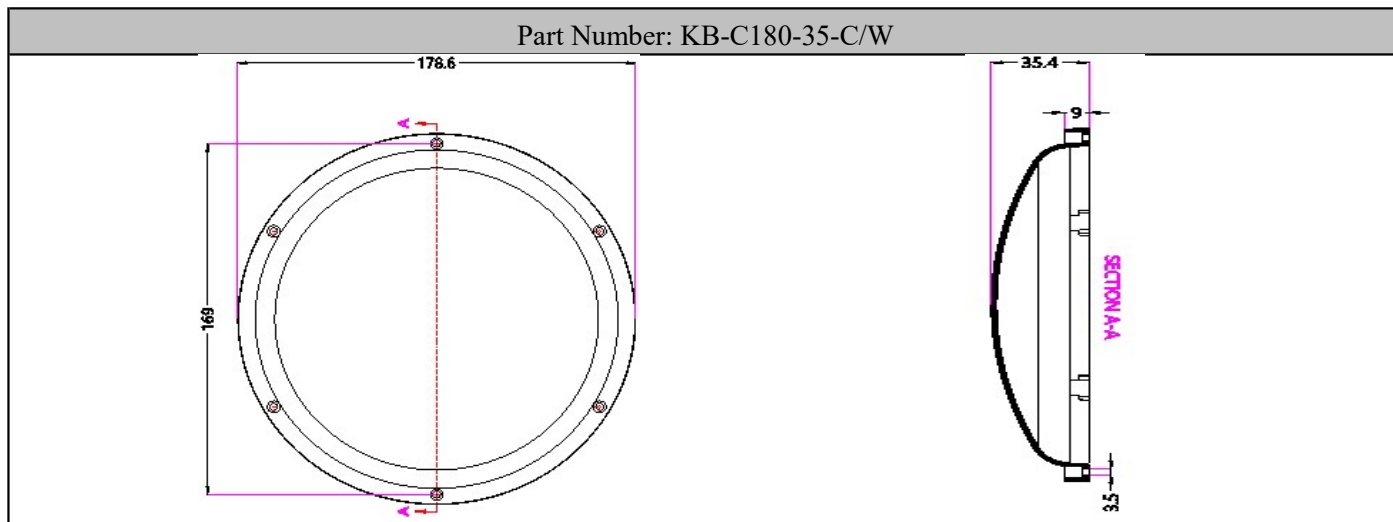

Product Parameters (产品描述)

产品编号 | Part Number: Cover Series

出光角度 | Beam Angle: 120°

产品材料 | Material: PC

工作温度 | Work Temp: <90°C

安装方式 | Fastening: Screws

颜色 | Clear/White

透光率 | Transmittance: 88%- 93%

匹配LED | Match Led: COB/SMD leds

Part Number	Lens Surface	Dimension	Beam Angle
KB-C66-21-C/W	镜面/clear 乳白/white	Φ66*H21mm	~120°
KB-C77-21-C/W	镜面/clear 乳白/white	Φ77*H21mm	~120°
KB-C90-35-C/W	镜面/clear 乳白/white	Φ90*H35mm	~120°
KB-C90-37-C/W	镜面/clear 乳白/white	Φ90*H37mm	~120°
KB-C100-35-C/W	镜面/clear 乳白/white	Φ100*H35mm	~120°
KB-C117-40-C/W	镜面/clear 乳白/white	Φ117*H40mm	~120°
KB-C118-27-C/W	镜面/clear 乳白/white	Φ118*H27mm	~120°
KB-C118-37-C/W	镜面/clear 乳白/white	Φ118*H37mm	~120°
KB-C122-46-C/W	镜面/clear 乳白/white	Φ122*H46mm	~120°
KB-C142-50-C/W	镜面/clear 乳白/white	Φ142*H50mm	~120°
KB-C157-40-C/W	镜面/clear 乳白/white	Φ157*H40mm	~120°
KB-C180-35-C/W	镜面/clear 乳白/white	Φ180*H35mm	~120°
KB-C224-36-C/W	镜面/clear 乳白/white	Φ224*H36mm	~120°

Mechanical Characteristics (产品尺寸):

Mechanical Characteristics (产品尺寸):

Mechanical Characteristics (产品尺寸):

Mechanical Characteristics (产品尺寸):

Mechanical Characteristics (产品尺寸):