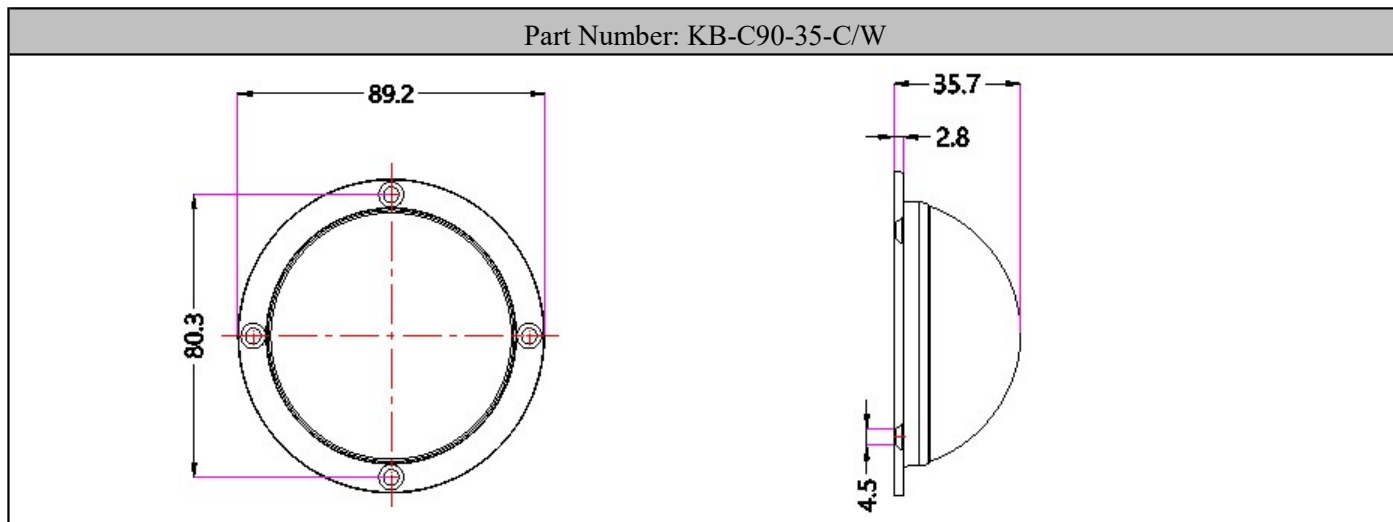

Product Parameters (产品描述)

产品编号 | Part Number: Cover Series

出光角度 | Beam Angle: 120°

产品材料 | Material: PC

工作温度 | Work Temp: <90°C

安装方式 | Fastening: Screws

颜色 | Clear/White

透光率 | Transmittance: 88%- 93%

匹配LED | Match Led: COB/SMD leds

Part Number	Lens Surface	Dimension	Beam Angle
KB-C66-21-C/W	镜面/clear 乳白/white	Φ66*H21mm	~120°
KB-C77-21-C/W	镜面/clear 乳白/white	Φ77*H21mm	~120°
KB-C90-35-C/W	镜面/clear 乳白/white	Φ90*H35mm	~120°
KB-C90-37-C/W	镜面/clear 乳白/white	Φ90*H37mm	~120°
KB-C100-35-C/W	镜面/clear 乳白/white	Φ100*H35mm	~120°
KB-C117-40-C/W	镜面/clear 乳白/white	Φ117*H40mm	~120°
KB-C118-27-C/W	镜面/clear 乳白/white	Φ118*H27mm	~120°
KB-C118-37-C/W	镜面/clear 乳白/white	Φ118*H37mm	~120°
KB-C122-46-C/W	镜面/clear 乳白/white	Φ122*H46mm	~120°
KB-C142-50-C/W	镜面/clear 乳白/white	Φ142*H50mm	~120°
KB-C157-40-C/W	镜面/clear 乳白/white	Φ157*H40mm	~120°
KB-C180-35-C/W	镜面/clear 乳白/white	Φ180*H35mm	~120°
KB-C224-36-C/W	镜面/clear 乳白/white	Φ224*H36mm	~120°

Mechanical Characteristics (产品尺寸):

Mechanical Characteristics (产品尺寸):

Mechanical Characteristics (产品尺寸):

Mechanical Characteristics (产品尺寸):

Mechanical Characteristics (产品尺寸):