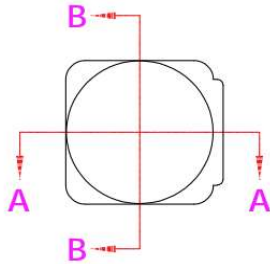

**Mechanical Characteristics (产品尺寸):**

**KB-A7.6-45-2835**

**Product Package (产品包装):**

Inner Box (内盒)	Outer Carton (外箱)
	
<p>5000pcs/box Gross weight: 1225g/box Box dimension: 18*14*9cm</p>	<p>6boxes/carton 30,000pcs/carton Gross weight: 7.7kg/CTN Carton Dimension: 40*28*17cm</p>

**Mechanical Characteristics (产品尺寸):**

**KB-A7.6-90-2835**

**Product Package (产品包装):**

Inner Box (内盒)	Outer Carton (外箱)
	
<p>5000pcs/box Gross weight: 1000g/box Box dimension: 18*14*9cm</p>	<p>6boxes/carton 30,000pcs/carton Gross weight: 6.6kg/CTN Carton Dimension: 40*28*17cm</p>

**Mechanical Characteristics (产品尺寸):**

**KB-A7.6-90-2835**

**Product Package (产品包装):**

Inner Box (内盒)	Outer Carton (外箱)
	
<p>6000pcs/box Gross weight: 1342g/box Box dimension: 18*14*9cm</p>	<p>6boxes/carton 36,000pcs/carton Gross weight: 8.6kg/CTN Carton Dimension: 40*28*17cm</p>