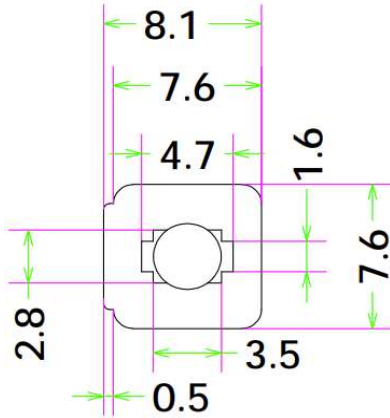

## Product Parameters (产品描述)

产品编号 | Part Number: KB-A7.6-xx-2835  
出光角度 | Beam Angle: 45/60/90°  
产品材料 | Material: PMMA  
工作温度 | Work Temp: <85°C

安装方式 | Fastening: Glue  
支架颜色 | Holder Color: N/A  
透光率 | Transmittance: 93%  
匹配LED | Match Led: SMD2835

Part Number	Lens Surface	Dimension	Beam Angle
KB-A7.6-45-2835	磨砂面/Matt	L7.5*W8.3*H6.47mm	~45°
KB-A7.6-60-2835	磨砂面/Matt	L7.5*W8.3*H5.32mm	~60°
KB-A7.6-90-2835	磨砂面/Matt	L7.5*W8.3*H3mm	~90°

**Mechanical Characteristics (产品尺寸):**

**KB-A7.6-45-2835**

**Product Package (产品包装):**

Inner Box (内盒)	Outer Carton (外箱)
	
<p>5000pcs/box Gross weight: 1225g/box Box dimension: 18*14*9cm</p>	<p>6boxes/carton 30,000pcs/carton Gross weight: 7.7kg/CTN Carton Dimension: 40*28*17cm</p>

**Mechanical Characteristics (产品尺寸):**

**KB-A7.6-90-2835**

**Product Package (产品包装):**

Inner Box (内盒)	Outer Carton (外箱)
	
<p>5000pcs/box Gross weight: 1000g/box Box dimension: 18*14*9cm</p>	<p>6boxes/carton 30,000pcs/carton Gross weight: 6.6kg/CTN Carton Dimension: 40*28*17cm</p>