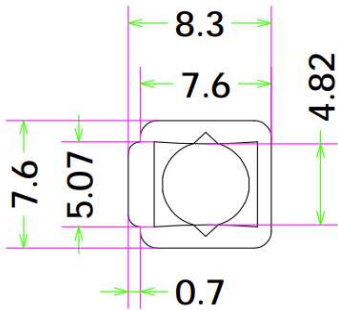

Part Number	Lens Surface	Dimension	Beam Angle
KB-A7.6-45-2835	磨砂面/Matt	L7.5*W8.3*H6.47mm	~45°
KB-A7.6-60-2835	磨砂面/Matt	L7.5*W8.3*H5.32mm	~60°
KB-A7.6-90-2835	磨砂面/Matt	L7.5*W8.3*H3mm	~90°

**Mechanical Characteristics (产品尺寸):**

**KB-A7.6-45-2835**

**Product Package (产品包装):**

Inner Box (内盒)	Outer Carton (外箱)
	
<p>5000pcs/box Gross weight: 1225g/box Box dimension: 18*14*9cm</p>	<p>6boxes/carton 30,000pcs/carton Gross weight: 7.7kg/CTN Carton Dimension: 40*28*17cm</p>

**Mechanical Characteristics (产品尺寸):**

**KB-A7.6-90-2835**

**Product Package (产品包装):**

Inner Box (内盒)	Outer Carton (外箱)
	
<p>5000pcs/box Gross weight: 1000g/box Box dimension: 18*14*9cm</p>	<p>6boxes/carton 30,000pcs/carton Gross weight: 6.6kg/CTN Carton Dimension: 40*28*17cm</p>

**Mechanical Characteristics (产品尺寸):**

**KB-A7.6-90-2835**

**Product Package (产品包装):**

Inner Box (内盒)	Outer Carton (外箱)
	
<p>6000pcs/box Gross weight: 1342g/box Box dimension: 18*14*9cm</p>	<p>6boxes/carton 36,000pcs/carton Gross weight: 8.6kg/CTN Carton Dimension: 40*28*17cm</p>