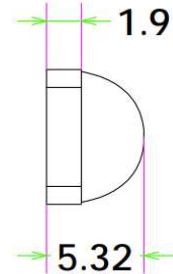

Part Number	Lens Surface	Dimension	Beam Angle
KB-A7.6-45-2835	磨砂面/Matt	L7.5*W8.3*H6.47mm	~45°
KB-A7.6-60-2835	磨砂面/Matt	L7.5*W8.3*H5.32mm	~60°
KB-A7.6-90-2835	磨砂面/Matt	L7.5*W8.3*H3mm	~90°

**Mechanical Characteristics (产品尺寸):**

**KB-A7.6-45-2835**

**Product Package (产品包装):**

Inner Box (内盒)	Outer Carton (外箱)
	
<p>5000pcs/box Gross weight: 1225g/box Box dimension: 18*14*9cm</p>	<p>6boxes/carton 30,000pcs/carton Gross weight: 7.7kg/CTN Carton Dimension: 40*28*17cm</p>

**Mechanical Characteristics (产品尺寸):**

**KB-A7.6-90-2835**

**Product Package (产品包装):**

Inner Box (内盒)	Outer Carton (外箱)
	
<p>5000pcs/box Gross weight: 1000g/box Box dimension: 18*14*9cm</p>	<p>6boxes/carton 30,000pcs/carton Gross weight: 6.6kg/CTN Carton Dimension: 40*28*17cm</p>

**Mechanical Characteristics (产品尺寸):**

**KB-A7.6-90-2835**

**Product Package (产品包装):**

Inner Box (内盒)	Outer Carton (外箱)
	
<p>6000pcs/box Gross weight: 1342g/box Box dimension: 18*14*9cm</p>	<p>6boxes/carton 36,000pcs/carton Gross weight: 8.6kg/CTN Carton Dimension: 40*28*17cm</p>