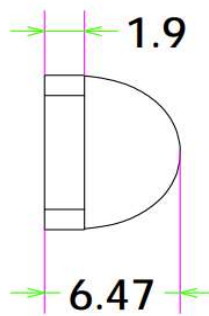

## Product Parameters (产品描述)

产品编号 | Part Number: KB-A7.6-xx-2835  
出光角度 | Beam Angle: 45/60/90°  
产品材料 | Material: PMMA  
工作温度 | Work Temp: <85°C

安装方式 | Fastening: Glue  
支架颜色 | Holder Color: N/A  
透光率 | Transmittance: 93%  
匹配LED | Match Led: SMD2835

Part Number	Lens Surface	Dimension	Beam Angle
KB-A7.6-45-2835	磨砂面/Matt	L7.5*W8.3*H6.47mm	~45°
KB-A7.6-60-2835	磨砂面/Matt	L7.5*W8.3*H5.32mm	~60°
KB-A7.6-90-2835	磨砂面/Matt	L7.5*W8.3*H3mm	~90°

**Mechanical Characteristics (产品尺寸):**

**KB-A7.6-45-2835**

**Product Package (产品包装):**

Inner Box (内盒)	Outer Carton (外箱)
	
<p>5000pcs/box Gross weight: 1225g/box Box dimension: 18*14*9cm</p>	<p>6boxes/carton 30,000pcs/carton Gross weight: 7.7kg/CTN Carton Dimension: 40*28*17cm</p>

**Mechanical Characteristics (产品尺寸):**

**KB-A7.6-90-2835**

**Product Package (产品包装):**

Inner Box (内盒)	Outer Carton (外箱)
	
<p>5000pcs/box Gross weight: 1000g/box Box dimension: 18*14*9cm</p>	<p>6boxes/carton 30,000pcs/carton Gross weight: 6.6kg/CTN Carton Dimension: 40*28*17cm</p>