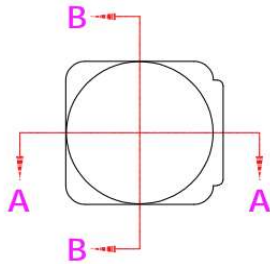

**Mechanical Characteristics (产品尺寸):**

**KB-A7.6-45-2835**

**Product Package (产品包装):**

Inner Box (内盒)	Outer Carton (外箱)
	
<p>5000pcs/box Gross weight: 1225g/box Box dimension: 18*14*9cm</p>	<p>6boxes/carton 30,000pcs/carton Gross weight: 7.7kg/CTN Carton Dimension: 40*28*17cm</p>

**Mechanical Characteristics (产品尺寸):**

**KB-A7.6-90-2835**

**Product Package (产品包装):**

Inner Box (内盒)	Outer Carton (外箱)
	
<p>5000pcs/box Gross weight: 1000g/box Box dimension: 18*14*9cm</p>	<p>6boxes/carton 30,000pcs/carton Gross weight: 6.6kg/CTN Carton Dimension: 40*28*17cm</p>

**Mechanical Characteristics (产品尺寸):**

**KB-A7.6-90-2835**

**Product Package (产品包装):**

Inner Box (内盒)	Outer Carton (外箱)
	
<p>6000pcs/box Gross weight: 1342g/box Box dimension: 18*14*9cm</p>	<p>6boxes/carton 36,000pcs/carton Gross weight: 8.6kg/CTN Carton Dimension: 40*28*17cm</p>