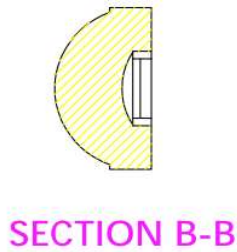

## Product Parameters (产品描述)

产品编号 | Part Number: KB-A7.6-xx-2835  
出光角度 | Beam Angle: 45/60/90°  
产品材料 | Material: PMMA  
工作温度 | Work Temp: <85°C

安装方式 | Fastening: Glue  
支架颜色 | Holder Color: N/A  
透光率 | Transmittance: 93%  
匹配LED | Match Led: SMD2835

**Mechanical Characteristics (产品尺寸):**

**KB-A7.6-45-2835**

**Product Package (产品包装):**

Inner Box (内盒)	Outer Carton (外箱)
	
<p>5000pcs/box Gross weight: 1225g/box Box dimension: 18*14*9cm</p>	<p>6boxes/carton 30,000pcs/carton Gross weight: 7.7kg/CTN Carton Dimension: 40*28*17cm</p>

**Mechanical Characteristics (产品尺寸):**

**KB-A7.6-90-2835**

**Product Package (产品包装):**

Inner Box (内盒)	Outer Carton (外箱)
	
<p>5000pcs/box Gross weight: 1000g/box Box dimension: 18*14*9cm</p>	<p>6boxes/carton 30,000pcs/carton Gross weight: 6.6kg/CTN Carton Dimension: 40*28*17cm</p>

**Mechanical Characteristics (产品尺寸):**

**KB-A7.6-90-2835**

**Product Package (产品包装):**

Inner Box (内盒)	Outer Carton (外箱)
	
<p>6000pcs/box Gross weight: 1342g/box Box dimension: 18*14*9cm</p>	<p>6boxes/carton 36,000pcs/carton Gross weight: 8.6kg/CTN Carton Dimension: 40*28*17cm</p>