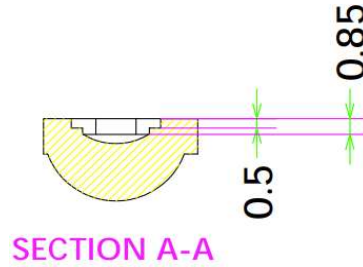

**Mechanical Characteristics (产品尺寸):**

**KB-A7.6-45-2835**

**Product Package (产品包装):**

Inner Box (内盒)	Outer Carton (外箱)
	
<p>5000pcs/box Gross weight: 1225g/box Box dimension: 18*14*9cm</p>	<p>6boxes/carton 30,000pcs/carton Gross weight: 7.7kg/CTN Carton Dimension: 40*28*17cm</p>

**Mechanical Characteristics (产品尺寸):**

**KB-A7.6-90-2835**

**Product Package (产品包装):**

Inner Box (内盒)	Outer Carton (外箱)
	
<p>5000pcs/box Gross weight: 1000g/box Box dimension: 18*14*9cm</p>	<p>6boxes/carton 30,000pcs/carton Gross weight: 6.6kg/CTN Carton Dimension: 40*28*17cm</p>

**Mechanical Characteristics (产品尺寸):**

**KB-A7.6-90-2835**

**Product Package (产品包装):**

Inner Box (内盒)	Outer Carton (外箱)
	
<p>6000pcs/box Gross weight: 1342g/box Box dimension: 18*14*9cm</p>	<p>6boxes/carton 36,000pcs/carton Gross weight: 8.6kg/CTN Carton Dimension: 40*28*17cm</p>