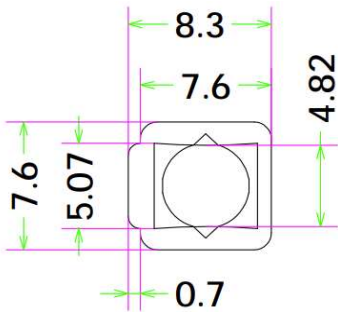

Part Number	Lens Surface	Dimension	Beam Angle
KB-A7.6-45-2835	磨砂面/Matt	L7.5*W8.3*H6.47mm	~45°
KB-A7.6-60-2835	磨砂面/Matt	L7.5*W8.3*H5.32mm	~60°
KB-A7.6-90-2835	磨砂面/Matt	L7.5*W8.3*H3mm	~90°

**Mechanical Characteristics (产品尺寸):**

**KB-A7.6-45-2835**

**Product Package (产品包装):**

Inner Box (内盒)	Outer Carton (外箱)
	
<p>5000pcs/box Gross weight: 1225g/box Box dimension: 18*14*9cm</p>	<p>6boxes/carton 30,000pcs/carton Gross weight: 7.7kg/CTN Carton Dimension: 40*28*17cm</p>

**Mechanical Characteristics (产品尺寸):**

**KB-A7.6-90-2835**

**Product Package (产品包装):**

Inner Box (内盒)	Outer Carton (外箱)
	
<p>5000pcs/box Gross weight: 1000g/box Box dimension: 18*14*9cm</p>	<p>6boxes/carton 30,000pcs/carton Gross weight: 6.6kg/CTN Carton Dimension: 40*28*17cm</p>

**Mechanical Characteristics (产品尺寸):**

**KB-A7.6-90-2835**

**Product Package (产品包装):**

Inner Box (内盒)	Outer Carton (外箱)
	
<p>6000pcs/box Gross weight: 1342g/box Box dimension: 18*14*9cm</p>	<p>6boxes/carton 36,000pcs/carton Gross weight: 8.6kg/CTN Carton Dimension: 40*28*17cm</p>