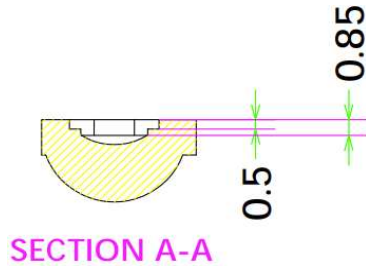

**Mechanical Characteristics (产品尺寸):**

**KB-A7.6-45-2835**

**Product Package (产品包装):**

Inner Box (内盒)	Outer Carton (外箱)
	
<p>5000pcs/box Gross weight: 1225g/box Box dimension: 18*14*9cm</p>	<p>6boxes/carton 30,000pcs/carton Gross weight: 7.7kg/CTN Carton Dimension: 40*28*17cm</p>

**Mechanical Characteristics (产品尺寸):**

**KB-A7.6-90-2835**

**Product Package (产品包装):**

Inner Box (内盒)	Outer Carton (外箱)
	
<p>5000pcs/box Gross weight: 1000g/box Box dimension: 18*14*9cm</p>	<p>6boxes/carton 30,000pcs/carton Gross weight: 6.6kg/CTN Carton Dimension: 40*28*17cm</p>

**Mechanical Characteristics (产品尺寸):**

**KB-A7.6-90-2835**

**Product Package (产品包装):**

Inner Box (内盒)	Outer Carton (外箱)
	
<p>6000pcs/box Gross weight: 1342g/box Box dimension: 18*14*9cm</p>	<p>6boxes/carton 36,000pcs/carton Gross weight: 8.6kg/CTN Carton Dimension: 40*28*17cm</p>