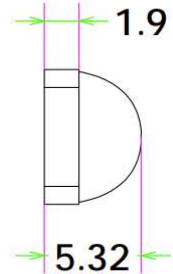

Part Number	Lens Surface	Dimension	Beam Angle
KB-A7.6-45-2835	磨砂面/Matt	L7.5*W8.3*H6.47mm	~45°
KB-A7.6-60-2835	磨砂面/Matt	L7.5*W8.3*H5.32mm	~60°
KB-A7.6-90-2835	磨砂面/Matt	L7.5*W8.3*H3mm	~90°

**Mechanical Characteristics (产品尺寸):**

**KB-A7.6-45-2835**

**Product Package (产品包装):**

Inner Box (内盒)	Outer Carton (外箱)
	
<p>5000pcs/box Gross weight: 1225g/box Box dimension: 18*14*9cm</p>	<p>6boxes/carton 30,000pcs/carton Gross weight: 7.7kg/CTN Carton Dimension: 40*28*17cm</p>

**Mechanical Characteristics (产品尺寸):**

**KB-A7.6-90-2835**

**Product Package (产品包装):**

Inner Box (内盒)	Outer Carton (外箱)
	
<p>5000pcs/box Gross weight: 1000g/box Box dimension: 18*14*9cm</p>	<p>6boxes/carton 30,000pcs/carton Gross weight: 6.6kg/CTN Carton Dimension: 40*28*17cm</p>

**Mechanical Characteristics (产品尺寸):**

**KB-A7.6-90-2835**

**Product Package (产品包装):**

Inner Box (内盒)	Outer Carton (外箱)
	
<p>6000pcs/box Gross weight: 1342g/box Box dimension: 18*14*9cm</p>	<p>6boxes/carton 36,000pcs/carton Gross weight: 8.6kg/CTN Carton Dimension: 40*28*17cm</p>