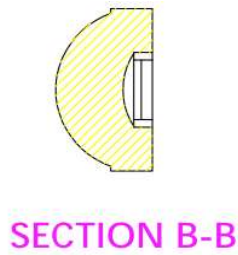

## Product Parameters (产品描述)

产品编号 | Part Number: KB-A7.6-xx-2835  
出光角度 | Beam Angle: 45/60/90°  
产品材料 | Material: PMMA  
工作温度 | Work Temp: <85°C

安装方式 | Fastening: Glue  
支架颜色 | Holder Color: N/A  
透光率 | Transmittance: 93%  
匹配LED | Match Led: SMD2835

**Mechanical Characteristics (产品尺寸):**

**KB-A7.6-45-2835**

**Product Package (产品包装):**

Inner Box (内盒)	Outer Carton (外箱)
	
<p>5000pcs/box Gross weight: 1225g/box Box dimension: 18*14*9cm</p>	<p>6boxes/carton 30,000pcs/carton Gross weight: 7.7kg/CTN Carton Dimension: 40*28*17cm</p>

**Mechanical Characteristics (产品尺寸):**

**KB-A7.6-90-2835**

**Product Package (产品包装):**

Inner Box (内盒)	Outer Carton (外箱)
	
<p>5000pcs/box Gross weight: 1000g/box Box dimension: 18*14*9cm</p>	<p>6boxes/carton 30,000pcs/carton Gross weight: 6.6kg/CTN Carton Dimension: 40*28*17cm</p>

**Mechanical Characteristics (产品尺寸):**

**KB-A7.6-90-2835**

**Product Package (产品包装):**

Inner Box (内盒)	Outer Carton (外箱)
	
<p>6000pcs/box Gross weight: 1342g/box Box dimension: 18*14*9cm</p>	<p>6boxes/carton 36,000pcs/carton Gross weight: 8.6kg/CTN Carton Dimension: 40*28*17cm</p>