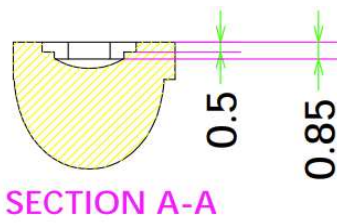

Product Parameters (产品描述)

产品编号 | Part Number: KB-A7.6-xx-5050
出光角度 | Beam Angle: 45/60/140°
产品材料 | Material: PMMA
工作温度 | Work Temp: <85°C

安装方式 | Fastening: Glue
支架颜色 | Holder Color: N/A
透光率 | Transmittance: 93%
匹配LED | Match Led: SMD5050

Part Number	Lens Surface	Dimension	Beam Angle
KB-A7.6-45-5050	光面/Clear	L7.5*W8.3*H6.47mm	~45°
KB-A7.6-60-5050	光面/Clear	L7.5*W8.3*H5.32mm	~60°
KB-A7.6-140-5050	光面/Clear	L7.5*W8.3*H3mm	~140°

Direction for Use

Mechanical Characteristics (产品尺寸):

KB-A7.6-45-5050

Product Package (产品包装):

Inner Box (内盒)	Outer Carton (外箱)
	
<p>6000pcs/box Gross weight: 1342g/box Box dimension: 18*14*9cm</p>	<p>6boxes/carton 36,000pcs/carton Gross weight: 8.6kg/CTN Carton Dimension: 40*28*17cm</p>

Mechanical Characteristics (产品尺寸):

KB-A7.6-60-5050

Product Package (产品包装):

Inner Box (内盒)	Outer Carton (外箱)
	
<p>5000pcs/box Gross weight: 1225g/box Box dimension: 18*14*9cm</p>	<p>6boxes/carton 30,000pcs/carton Gross weight: 7.7kg/CTN Carton Dimension: 40*28*17cm</p>