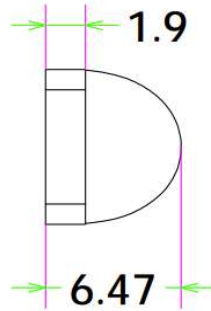

Product Parameters (产品描述)

产品编号 | Part Number: KB-A7.6-xx-5050
出光角度 | Beam Angle: 45/60/140°
产品材料 | Material: PMMA
工作温度 | Work Temp: <85°C

安装方式 | Fastening: Glue
支架颜色 | Holder Color: N/A
透光率 | Transmittance: 93%
匹配LED | Match Led: SMD5050

Part Number	Lens Surface	Dimension	Beam Angle
KB-A7.6-45-5050	光面/Clear	L7.5*W8.3*H6.47mm	~45°
KB-A7.6-60-5050	光面/Clear	L7.5*W8.3*H5.32mm	~60°
KB-A7.6-140-5050	光面/Clear	L7.5*W8.3*H3mm	~140°

Direction for Use

Mechanical Characteristics (产品尺寸):

KB-A7.6-45-5050

Product Package (产品包装):

Inner Box (内盒)	Outer Carton (外箱)
	
<p>6000pcs/box Gross weight: 1342g/box Box dimension: 18*14*9cm</p>	<p>6boxes/carton 36,000pcs/carton Gross weight: 8.6kg/CTN Carton Dimension: 40*28*17cm</p>

Mechanical Characteristics (产品尺寸):

KB-A7.6-60-5050

Product Package (产品包装):

Inner Box (内盒)	Outer Carton (外箱)
	
<p>5000pcs/box Gross weight: 1225g/box Box dimension: 18*14*9cm</p>	<p>6boxes/carton 30,000pcs/carton Gross weight: 7.7kg/CTN Carton Dimension: 40*28*17cm</p>