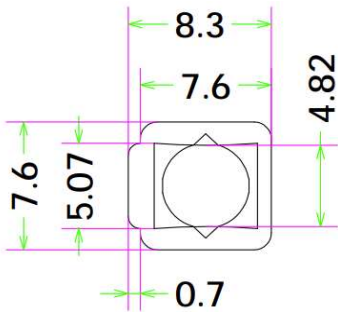

Product Parameters (产品描述)

产品编号 | Part Number: KB-A7.6-xx-5050
出光角度 | Beam Angle: 45/60/140°
产品材料 | Material: PMMA
工作温度 | Work Temp: <85°C

安装方式 | Fastening: Glue
支架颜色 | Holder Color: N/A
透光率 | Transmittance: 93%
匹配LED | Match Led: SMD5050

Part Number	Lens Surface	Dimension	Beam Angle
KB-A7.6-45-5050	光面/Clear	L7.5*W8.3*H6.47mm	~45°
KB-A7.6-60-5050	光面/Clear	L7.5*W8.3*H5.32mm	~60°
KB-A7.6-140-5050	光面/Clear	L7.5*W8.3*H3mm	~140°

Direction for Use

Mechanical Characteristics (产品尺寸):

KB-A7.6-45-5050

Product Package (产品包装):

Inner Box (内盒)	Outer Carton (外箱)
	
<p>6000pcs/box Gross weight: 1342g/box Box dimension: 18*14*9cm</p>	<p>6boxes/carton 36,000pcs/carton Gross weight: 8.6kg/CTN Carton Dimension: 40*28*17cm</p>

Mechanical Characteristics (产品尺寸):

KB-A7.6-60-5050

Product Package (产品包装):

Inner Box (内盒)	Outer Carton (外箱)
	
<p>5000pcs/box Gross weight: 1225g/box Box dimension: 18*14*9cm</p>	<p>6boxes/carton 30,000pcs/carton Gross weight: 7.7kg/CTN Carton Dimension: 40*28*17cm</p>