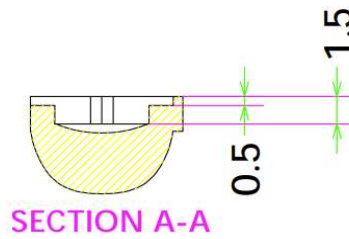

Part Number	Lens Surface	Dimension	Beam Angle
KB-A7.6-45-5050	光面/Clear	L7.5*W8.3*H6.47mm	~45°
KB-A7.6-60-5050	光面/Clear	L7.5*W8.3*H5.32mm	~60°
KB-A7.6-140-5050	光面/Clear	L7.5*W8.3*H3mm	~140°

Direction for Use

Mechanical Characteristics (产品尺寸):

KB-A7.6-45-5050

Product Package (产品包装):

Inner Box (内盒)	Outer Carton (外箱)
	
<p>6000pcs/box Gross weight: 1342g/box Box dimension: 18*14*9cm</p>	<p>6boxes/carton 36,000pcs/carton Gross weight: 8.6kg/CTN Carton Dimension: 40*28*17cm</p>

Mechanical Characteristics (产品尺寸):

KB-A7.6-60-5050

Product Package (产品包装):

Inner Box (内盒)	Outer Carton (外箱)
	
<p>5000pcs/box Gross weight: 1225g/box Box dimension: 18*14*9cm</p>	<p>6boxes/carton 30,000pcs/carton Gross weight: 7.7kg/CTN Carton Dimension: 40*28*17cm</p>

Mechanical Characteristics (产品尺寸):

KB-A7.6-140-5050

Product Package (产品包装):

Inner Box (内盒)	Outer Carton (外箱)
	
<p>8000pcs/box Gross weight: 977g/box Box dimension: 18*14*9cm</p>	<p>6boxes/carton 48,000pcs/carton Gross weight: 6.5kg/CTN Carton Dimension: 40*28*17cm</p>