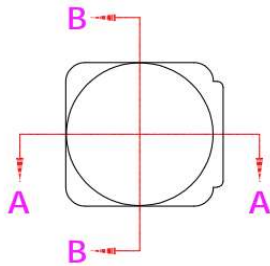

Product Parameters (产品描述)

产品编号 | Part Number: KB-A7.6-xx-5050
出光角度 | Beam Angle: 45/60/140°
产品材料 | Material: PMMA
工作温度 | Work Temp: <85°C

安装方式 | Fastening: Glue
支架颜色 | Holder Color: N/A
透光率 | Transmittance: 93%
匹配LED | Match Led: SMD5050

Part Number	Lens Surface	Dimension	Beam Angle
KB-A7.6-45-5050	光面/Clear	L7.5*W8.3*H6.47mm	~45°
KB-A7.6-60-5050	光面/Clear	L7.5*W8.3*H5.32mm	~60°
KB-A7.6-140-5050	光面/Clear	L7.5*W8.3*H3mm	~140°

Direction for Use

Mechanical Characteristics (产品尺寸):

KB-A7.6-45-5050

Product Package (产品包装):

Inner Box (内盒)	Outer Carton (外箱)
	
<p>6000pcs/box Gross weight: 1342g/box Box dimension: 18*14*9cm</p>	<p>6boxes/carton 36,000pcs/carton Gross weight: 8.6kg/CTN Carton Dimension: 40*28*17cm</p>