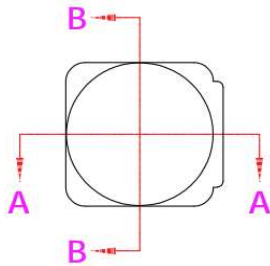

Part Number	Lens Surface	Dimension	Beam Angle
KB-A7.6-45-5050	光面/Clear	L7.5*W8.3*H6.47mm	~45°
KB-A7.6-60-5050	光面/Clear	L7.5*W8.3*H5.32mm	~60°
KB-A7.6-140-5050	光面/Clear	L7.5*W8.3*H3mm	~140°

Direction for Use

Mechanical Characteristics (产品尺寸):

KB-A7.6-45-5050

Product Package (产品包装):

Inner Box (内盒)	Outer Carton (外箱)
	
<p>6000pcs/box Gross weight: 1342g/box Box dimension: 18*14*9cm</p>	<p>6boxes/carton 36,000pcs/carton Gross weight: 8.6kg/CTN Carton Dimension: 40*28*17cm</p>

Mechanical Characteristics (产品尺寸):

KB-A7.6-60-5050

Product Package (产品包装):

Inner Box (内盒)	Outer Carton (外箱)
	
<p>5000pcs/box Gross weight: 1225g/box Box dimension: 18*14*9cm</p>	<p>6boxes/carton 30,000pcs/carton Gross weight: 7.7kg/CTN Carton Dimension: 40*28*17cm</p>

Mechanical Characteristics (产品尺寸):

KB-A7.6-140-5050

Product Package (产品包装):

Inner Box (内盒)	Outer Carton (外箱)
	
<p>8000pcs/box Gross weight: 977g/box Box dimension: 18*14*9cm</p>	<p>6boxes/carton 48,000pcs/carton Gross weight: 6.5kg/CTN Carton Dimension: 40*28*17cm</p>