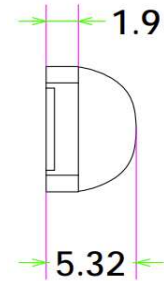

Part Number	Lens Surface	Dimension	Beam Angle
KB-A7.6-45-5050	光面/Clear	L7.5*W8.3*H6.47mm	~45°
KB-A7.6-60-5050	光面/Clear	L7.5*W8.3*H5.32mm	~60°
KB-A7.6-140-5050	光面/Clear	L7.5*W8.3*H3mm	~140°

Direction for Use

Mechanical Characteristics (产品尺寸):

KB-A7.6-45-5050

Product Package (产品包装):

Inner Box (内盒)	Outer Carton (外箱)
	
<p>6000pcs/box Gross weight: 1342g/box Box dimension: 18*14*9cm</p>	<p>6boxes/carton 36,000pcs/carton Gross weight: 8.6kg/CTN Carton Dimension: 40*28*17cm</p>

Mechanical Characteristics (产品尺寸):

KB-A7.6-60-5050

Product Package (产品包装):

Inner Box (内盒)	Outer Carton (外箱)
	
<p>5000pcs/box Gross weight: 1225g/box Box dimension: 18*14*9cm</p>	<p>6boxes/carton 30,000pcs/carton Gross weight: 7.7kg/CTN Carton Dimension: 40*28*17cm</p>

Mechanical Characteristics (产品尺寸):

KB-A7.6-140-5050

Product Package (产品包装):

Inner Box (内盒)	Outer Carton (外箱)
	
<p>8000pcs/box Gross weight: 977g/box Box dimension: 18*14*9cm</p>	<p>6boxes/carton 48,000pcs/carton Gross weight: 6.5kg/CTN Carton Dimension: 40*28*17cm</p>