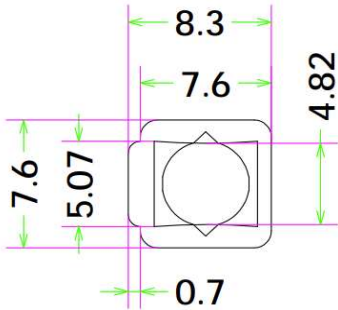

Part Number	Lens Surface	Dimension	Beam Angle
KB-A7.6-45-5050	光面/Clear	L7.5*W8.3*H6.47mm	~45°
KB-A7.6-60-5050	光面/Clear	L7.5*W8.3*H5.32mm	~60°
KB-A7.6-140-5050	光面/Clear	L7.5*W8.3*H3mm	~140°

Direction for Use

Mechanical Characteristics (产品尺寸):

KB-A7.6-45-5050

Product Package (产品包装):

Inner Box (内盒)	Outer Carton (外箱)
	
<p>6000pcs/box Gross weight: 1342g/box Box dimension: 18*14*9cm</p>	<p>6boxes/carton 36,000pcs/carton Gross weight: 8.6kg/CTN Carton Dimension: 40*28*17cm</p>

Mechanical Characteristics (产品尺寸):

KB-A7.6-60-5050

Product Package (产品包装):

Inner Box (内盒)	Outer Carton (外箱)
	
<p>5000pcs/box Gross weight: 1225g/box Box dimension: 18*14*9cm</p>	<p>6boxes/carton 30,000pcs/carton Gross weight: 7.7kg/CTN Carton Dimension: 40*28*17cm</p>

Mechanical Characteristics (产品尺寸):

KB-A7.6-140-5050

Product Package (产品包装):

Inner Box (内盒)	Outer Carton (外箱)
	
<p>8000pcs/box Gross weight: 977g/box Box dimension: 18*14*9cm</p>	<p>6boxes/carton 48,000pcs/carton Gross weight: 6.5kg/CTN Carton Dimension: 40*28*17cm</p>