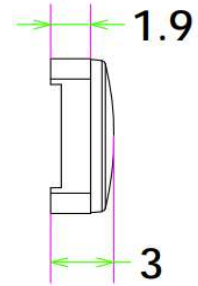

Part Number	Lens Surface	Dimension	Beam Angle
KB-A7.6-45-5050	光面/Clear	L7.5*W8.3*H6.47mm	~45°
KB-A7.6-60-5050	光面/Clear	L7.5*W8.3*H5.32mm	~60°
KB-A7.6-140-5050	光面/Clear	L7.5*W8.3*H3mm	~140°

Direction for Use

Mechanical Characteristics (产品尺寸):

KB-A7.6-45-5050

Product Package (产品包装):

Inner Box (内盒)	Outer Carton (外箱)
	
<p>6000pcs/box Gross weight: 1342g/box Box dimension: 18*14*9cm</p>	<p>6boxes/carton 36,000pcs/carton Gross weight: 8.6kg/CTN Carton Dimension: 40*28*17cm</p>

Mechanical Characteristics (产品尺寸):

KB-A7.6-60-5050

Product Package (产品包装):

Inner Box (内盒)	Outer Carton (外箱)
	
<p>5000pcs/box Gross weight: 1225g/box Box dimension: 18*14*9cm</p>	<p>6boxes/carton 30,000pcs/carton Gross weight: 7.7kg/CTN Carton Dimension: 40*28*17cm</p>

Mechanical Characteristics (产品尺寸):

KB-A7.6-140-5050

Product Package (产品包装):

Inner Box (内盒)	Outer Carton (外箱)
	
<p>8000pcs/box Gross weight: 977g/box Box dimension: 18*14*9cm</p>	<p>6boxes/carton 48,000pcs/carton Gross weight: 6.5kg/CTN Carton Dimension: 40*28*17cm</p>