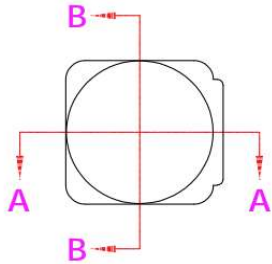

Part Number	Lens Surface	Dimension	Beam Angle
KB-A7.6-45-5050	光面/Clear	L7.5*W8.3*H6.47mm	~45°
KB-A7.6-60-5050	光面/Clear	L7.5*W8.3*H5.32mm	~60°
KB-A7.6-140-5050	光面/Clear	L7.5*W8.3*H3mm	~140°

Direction for Use

Mechanical Characteristics (产品尺寸):

KB-A7.6-60-5050

Product Package (产品包装):

Inner Box (内盒)	Outer Carton (外箱)
	
<p>5000pcs/box Gross weight: 1225g/box Box dimension: 18*14*9cm</p>	<p>6boxes/carton 30,000pcs/carton Gross weight: 7.7kg/CTN Carton Dimension: 40*28*17cm</p>

Mechanical Characteristics (产品尺寸):

KB-A7.6-140-5050

Product Package (产品包装):

Inner Box (内盒)	Outer Carton (外箱)
	
<p>8000pcs/box Gross weight: 977g/box Box dimension: 18*14*9cm</p>	<p>6boxes/carton 48,000pcs/carton Gross weight: 6.5kg/CTN Carton Dimension: 40*28*17cm</p>