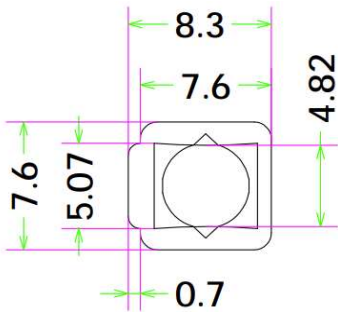

Part Number	Lens Surface	Dimension	Beam Angle
KB-A7.6-45-5050	光面/Clear	L7.5*W8.3*H6.47mm	~45°
KB-A7.6-60-5050	光面/Clear	L7.5*W8.3*H5.32mm	~60°
KB-A7.6-140-5050	光面/Clear	L7.5*W8.3*H3mm	~140°

Direction for Use

Mechanical Characteristics (产品尺寸):

KB-A7.6-45-5050

Product Package (产品包装):

Inner Box (内盒)	Outer Carton (外箱)
	
<p>6000pcs/box Gross weight: 1342g/box Box dimension: 18*14*9cm</p>	<p>6boxes/carton 36,000pcs/carton Gross weight: 8.6kg/CTN Carton Dimension: 40*28*17cm</p>

Mechanical Characteristics (产品尺寸):

KB-A7.6-60-5050

Product Package (产品包装):

Inner Box (内盒)	Outer Carton (外箱)
	
<p>5000pcs/box Gross weight: 1225g/box Box dimension: 18*14*9cm</p>	<p>6boxes/carton 30,000pcs/carton Gross weight: 7.7kg/CTN Carton Dimension: 40*28*17cm</p>

Mechanical Characteristics (产品尺寸):

KB-A7.6-140-5050

Product Package (产品包装):

Inner Box (内盒)	Outer Carton (外箱)
	
<p>8000pcs/box Gross weight: 977g/box Box dimension: 18*14*9cm</p>	<p>6boxes/carton 48,000pcs/carton Gross weight: 6.5kg/CTN Carton Dimension: 40*28*17cm</p>