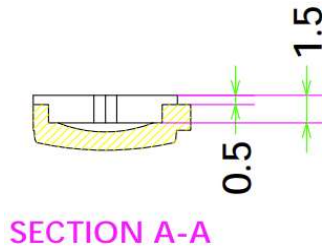

Part Number	Lens Surface	Dimension	Beam Angle
KB-A7.6-45-5050	光面/Clear	L7.5*W8.3*H6.47mm	~45°
KB-A7.6-60-5050	光面/Clear	L7.5*W8.3*H5.32mm	~60°
KB-A7.6-140-5050	光面/Clear	L7.5*W8.3*H3mm	~140°

Direction for Use

Mechanical Characteristics (产品尺寸):

KB-A7.6-45-5050

Product Package (产品包装):

Inner Box (内盒)	Outer Carton (外箱)
	
<p>6000pcs/box Gross weight: 1342g/box Box dimension: 18*14*9cm</p>	<p>6boxes/carton 36,000pcs/carton Gross weight: 8.6kg/CTN Carton Dimension: 40*28*17cm</p>

Mechanical Characteristics (产品尺寸):

KB-A7.6-60-5050

Product Package (产品包装):

Inner Box (内盒)	Outer Carton (外箱)
	
<p>5000pcs/box Gross weight: 1225g/box Box dimension: 18*14*9cm</p>	<p>6boxes/carton 30,000pcs/carton Gross weight: 7.7kg/CTN Carton Dimension: 40*28*17cm</p>

Mechanical Characteristics (产品尺寸):

KB-A7.6-140-5050

Product Package (产品包装):

Inner Box (内盒)	Outer Carton (外箱)
	
<p>8000pcs/box Gross weight: 977g/box Box dimension: 18*14*9cm</p>	<p>6boxes/carton 48,000pcs/carton Gross weight: 6.5kg/CTN Carton Dimension: 40*28*17cm</p>