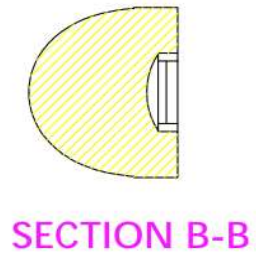

Product Parameters (产品描述)

产品编号 | Part Number: KB-A7.6-xx-5050
出光角度 | Beam Angle: 45/60/140°
产品材料 | Material: PMMA
工作温度 | Work Temp: <85°C

安装方式 | Fastening: Glue
支架颜色 | Holder Color: N/A
透光率 | Transmittance: 93%
匹配LED | Match Led: SMD5050

Part Number	Lens Surface	Dimension	Beam Angle
KB-A7.6-45-5050	光面/Clear	L7.5*W8.3*H6.47mm	~45°
KB-A7.6-60-5050	光面/Clear	L7.5*W8.3*H5.32mm	~60°
KB-A7.6-140-5050	光面/Clear	L7.5*W8.3*H3mm	~140°

Direction for Use

Mechanical Characteristics (产品尺寸):

KB-A7.6-45-5050

Product Package (产品包装):

Inner Box (内盒)	Outer Carton (外箱)
	
<p>6000pcs/box Gross weight: 1342g/box Box dimension: 18*14*9cm</p>	<p>6boxes/carton 36,000pcs/carton Gross weight: 8.6kg/CTN Carton Dimension: 40*28*17cm</p>