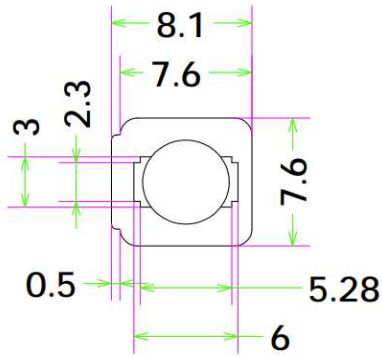

Part Number	Lens Surface	Dimension	Beam Angle
KB-A7.6-45-5630	磨砂面/Matt	L7.5*W8.3*H6.47mm	~45°
KB-A7.6-60-5630	磨砂面/Matt	L7.5*W8.3*H5.32mm	~60°
KB-A7.6-90-5630	磨砂面/Matt	L7.5*W8.3*H3mm	~90°

Direction for Use

Mechanical Characteristics (产品尺寸):

KB-A7.6-45-5630

Product Package (产品包装):

Inner Box (内盒)	Outer Carton (外箱)
	
<p>5000pcs/box Gross weight: 1225g/box Box dimension: 18*14*9cm</p>	<p>6boxes/carton 30,000pcs/carton Gross weight: 7.7kg/CTN Carton Dimension: 40*28*17cm</p>

Mechanical Characteristics (产品尺寸):

KB-A7.6-90-5630

Product Package (产品包装):

Inner Box (内盒)	Outer Carton (外箱)
	
<p>5000pcs/box Gross weight: 1000g/box Box dimension: 18*14*9cm</p>	<p>6boxes/carton 30,000pcs/carton Gross weight: 6.6kg/CTN Carton Dimension: 40*28*17cm</p>

Mechanical Characteristics (产品尺寸):

KB-A7.6-90-5630

Product Package (产品包装):

Inner Box (内盒)	Outer Carton (外箱)
	
<p>6000pcs/box Gross weight: 1342g/box Box dimension: 18*14*9cm</p>	<p>6boxes/carton 36,000pcs/carton Gross weight: 8.6kg/CTN Carton Dimension: 40*28*17cm</p>