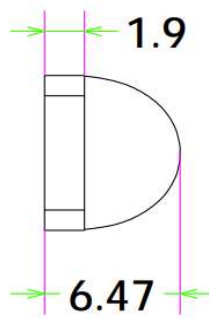

Product Parameters (产品描述)

产品编号 | Part Number: KB-A7.6-xx-5630
出光角度 | Beam Angle: 45/60/90°
产品材料 | Material: PMMA
工作温度 | Work Temp: <85°C

安装方式 | Fastening: Glue
支架颜色 | Holder Color: N/A
透光率 | Transmittance: 93%
匹配LED | Match Led: SMD5630

Part Number	Lens Surface	Dimension	Beam Angle
KB-A7.6-45-5630	磨砂面/Matt	L7.5*W8.3*H6.47mm	~45°
KB-A7.6-60-5630	磨砂面/Matt	L7.5*W8.3*H5.32mm	~60°
KB-A7.6-90-5630	磨砂面/Matt	L7.5*W8.3*H3mm	~90°

Direction for Use

Mechanical Characteristics (产品尺寸):

KB-A7.6-45-5630

Product Package (产品包装):

Inner Box (内盒)	Outer Carton (外箱)
	
<p>5000pcs/box Gross weight: 1225g/box Box dimension: 18*14*9cm</p>	<p>6boxes/carton 30,000pcs/carton Gross weight: 7.7kg/CTN Carton Dimension: 40*28*17cm</p>

Mechanical Characteristics (产品尺寸):

KB-A7.6-90-5630

Product Package (产品包装):

Inner Box (内盒)	Outer Carton (外箱)
	
<p>5000pcs/box Gross weight: 1000g/box Box dimension: 18*14*9cm</p>	<p>6boxes/carton 30,000pcs/carton Gross weight: 6.6kg/CTN Carton Dimension: 40*28*17cm</p>