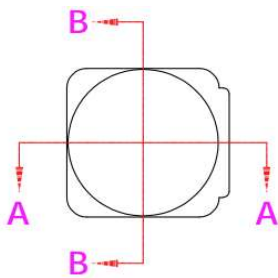

Product Parameters (产品描述)

产品编号 | Part Number: KB-A7.6-xx-5630
出光角度 | Beam Angle: 45/60/90°
产品材料 | Material: PMMA
工作温度 | Work Temp: <85°C

安装方式 | Fastening: Glue
支架颜色 | Holder Color: N/A
透光率 | Transmittance: 93%
匹配LED | Match Led: SMD5630

Part Number	Lens Surface	Dimension	Beam Angle
KB-A7.6-45-5630	磨砂面/Matt	L7.5*W8.3*H6.47mm	~45°
KB-A7.6-60-5630	磨砂面/Matt	L7.5*W8.3*H5.32mm	~60°
KB-A7.6-90-5630	磨砂面/Matt	L7.5*W8.3*H3mm	~90°

Direction for Use

Mechanical Characteristics (产品尺寸):

KB-A7.6-45-5630

Product Package (产品包装):

Inner Box (内盒)	Outer Carton (外箱)
	
<p>5000pcs/box Gross weight: 1225g/box Box dimension: 18*14*9cm</p>	<p>6boxes/carton 30,000pcs/carton Gross weight: 7.7kg/CTN Carton Dimension: 40*28*17cm</p>