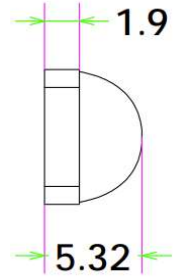

Part Number	Lens Surface	Dimension	Beam Angle
KB-A7.6-45-5630	磨砂面/Matt	L7.5*W8.3*H6.47mm	~45°
KB-A7.6-60-5630	磨砂面/Matt	L7.5*W8.3*H5.32mm	~60°
KB-A7.6-90-5630	磨砂面/Matt	L7.5*W8.3*H3mm	~90°

Direction for Use

Mechanical Characteristics (产品尺寸):

KB-A7.6-45-5630

Product Package (产品包装):

Inner Box (内盒)	Outer Carton (外箱)
	
<p>5000pcs/box Gross weight: 1225g/box Box dimension: 18*14*9cm</p>	<p>6boxes/carton 30,000pcs/carton Gross weight: 7.7kg/CTN Carton Dimension: 40*28*17cm</p>

Mechanical Characteristics (产品尺寸):

KB-A7.6-90-5630

Product Package (产品包装):

Inner Box (内盒)	Outer Carton (外箱)
	
<p>5000pcs/box Gross weight: 1000g/box Box dimension: 18*14*9cm</p>	<p>6boxes/carton 30,000pcs/carton Gross weight: 6.6kg/CTN Carton Dimension: 40*28*17cm</p>

Mechanical Characteristics (产品尺寸):

KB-A7.6-90-5630

Product Package (产品包装):

Inner Box (内盒)	Outer Carton (外箱)
	
<p>6000pcs/box Gross weight: 1342g/box Box dimension: 18*14*9cm</p>	<p>6boxes/carton 36,000pcs/carton Gross weight: 8.6kg/CTN Carton Dimension: 40*28*17cm</p>