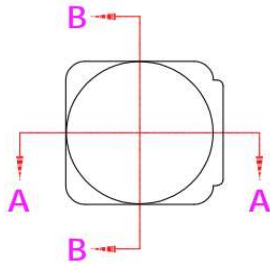

Part Number	Lens Surface	Dimension	Beam Angle
KB-A7.6-45-5630	磨砂面/Matt	L7.5*W8.3*H6.47mm	~45°
KB-A7.6-60-5630	磨砂面/Matt	L7.5*W8.3*H5.32mm	~60°
KB-A7.6-90-5630	磨砂面/Matt	L7.5*W8.3*H3mm	~90°

Direction for Use

Mechanical Characteristics (产品尺寸):

KB-A7.6-45-5630

Product Package (产品包装):

Inner Box (内盒)	Outer Carton (外箱)
	
<p>5000pcs/box Gross weight: 1225g/box Box dimension: 18*14*9cm</p>	<p>6boxes/carton 30,000pcs/carton Gross weight: 7.7kg/CTN Carton Dimension: 40*28*17cm</p>

Mechanical Characteristics (产品尺寸):

KB-A7.6-90-5630

Product Package (产品包装):

Inner Box (内盒)	Outer Carton (外箱)
	
<p>5000pcs/box Gross weight: 1000g/box Box dimension: 18*14*9cm</p>	<p>6boxes/carton 30,000pcs/carton Gross weight: 6.6kg/CTN Carton Dimension: 40*28*17cm</p>

Mechanical Characteristics (产品尺寸):

KB-A7.6-90-5630

Product Package (产品包装):

Inner Box (内盒)	Outer Carton (外箱)
	
<p>6000pcs/box Gross weight: 1342g/box Box dimension: 18*14*9cm</p>	<p>6boxes/carton 36,000pcs/carton Gross weight: 8.6kg/CTN Carton Dimension: 40*28*17cm</p>