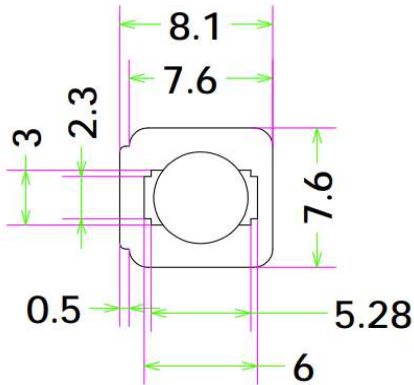

Part Number	Lens Surface	Dimension	Beam Angle
KB-A7.6-45-5630	磨砂面/Matt	L7.5*W8.3*H6.47mm	~45°
KB-A7.6-60-5630	磨砂面/Matt	L7.5*W8.3*H5.32mm	~60°
KB-A7.6-90-5630	磨砂面/Matt	L7.5*W8.3*H3mm	~90°

Direction for Use

Mechanical Characteristics (产品尺寸):

KB-A7.6-45-5630

Product Package (产品包装):

Inner Box (内盒)	Outer Carton (外箱)
	
<p>5000pcs/box Gross weight: 1225g/box Box dimension: 18*14*9cm</p>	<p>6boxes/carton 30,000pcs/carton Gross weight: 7.7kg/CTN Carton Dimension: 40*28*17cm</p>

Mechanical Characteristics (产品尺寸):

KB-A7.6-90-5630

Product Package (产品包装):

Inner Box (内盒)	Outer Carton (外箱)
	
<p>5000pcs/box Gross weight: 1000g/box Box dimension: 18*14*9cm</p>	<p>6boxes/carton 30,000pcs/carton Gross weight: 6.6kg/CTN Carton Dimension: 40*28*17cm</p>

Mechanical Characteristics (产品尺寸):

KB-A7.6-90-5630

Product Package (产品包装):

Inner Box (内盒)	Outer Carton (外箱)
	
<p>6000pcs/box Gross weight: 1342g/box Box dimension: 18*14*9cm</p>	<p>6boxes/carton 36,000pcs/carton Gross weight: 8.6kg/CTN Carton Dimension: 40*28*17cm</p>