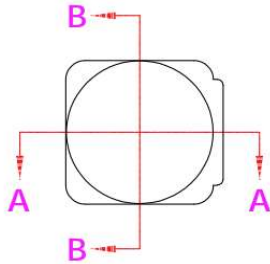

Mechanical Characteristics (产品尺寸):

KB-A7.6-90-5630

Product Package (产品包装):

Inner Box (内盒)	Outer Carton (外箱)
	
<p>5000pcs/box Gross weight: 1000g/box Box dimension: 18*14*9cm</p>	<p>6boxes/carton 30,000pcs/carton Gross weight: 6.6kg/CTN Carton Dimension: 40*28*17cm</p>

Mechanical Characteristics (产品尺寸):

KB-A7.6-90-5630

Product Package (产品包装):

Inner Box (内盒)	Outer Carton (外箱)
	
<p>6000pcs/box Gross weight: 1342g/box Box dimension: 18*14*9cm</p>	<p>6boxes/carton 36,000pcs/carton Gross weight: 8.6kg/CTN Carton Dimension: 40*28*17cm</p>