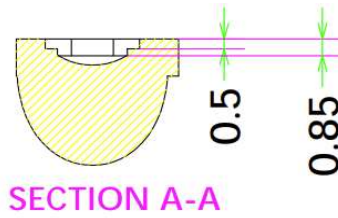

Product Parameters (产品描述)

产品编号 | Part Number: KB-A7.6-xx-5630
出光角度 | Beam Angle: 45/60/90°
产品材料 | Material: PMMA
工作温度 | Work Temp: <85°C

安装方式 | Fastening: Glue
支架颜色 | Holder Color: N/A
透光率 | Transmittance: 93%
匹配LED | Match Led: SMD5630

Part Number	Lens Surface	Dimension	Beam Angle
KB-A7.6-45-5630	磨砂面/Matt	L7.5*W8.3*H6.47mm	~45°
KB-A7.6-60-5630	磨砂面/Matt	L7.5*W8.3*H5.32mm	~60°
KB-A7.6-90-5630	磨砂面/Matt	L7.5*W8.3*H3mm	~90°

Direction for Use

Mechanical Characteristics (产品尺寸):

KB-A7.6-45-5630

Product Package (产品包装):

Inner Box (内盒)	Outer Carton (外箱)
	
<p>5000pcs/box Gross weight: 1225g/box Box dimension: 18*14*9cm</p>	<p>6boxes/carton 30,000pcs/carton Gross weight: 7.7kg/CTN Carton Dimension: 40*28*17cm</p>

Mechanical Characteristics (产品尺寸):

KB-A7.6-90-5630

Product Package (产品包装):

Inner Box (内盒)	Outer Carton (外箱)
	
<p>5000pcs/box Gross weight: 1000g/box Box dimension: 18*14*9cm</p>	<p>6boxes/carton 30,000pcs/carton Gross weight: 6.6kg/CTN Carton Dimension: 40*28*17cm</p>