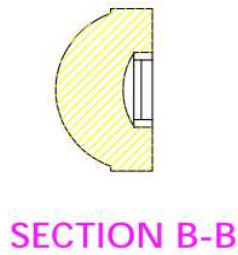

Part Number	Lens Surface	Dimension	Beam Angle
KB-A7.6-45-5630	磨砂面/Matt	L7.5*W8.3*H6.47mm	~45°
KB-A7.6-60-5630	磨砂面/Matt	L7.5*W8.3*H5.32mm	~60°
KB-A7.6-90-5630	磨砂面/Matt	L7.5*W8.3*H3mm	~90°

Direction for Use

Mechanical Characteristics (产品尺寸):

KB-A7.6-45-5630

Product Package (产品包装):

Inner Box (内盒)	Outer Carton (外箱)
	
<p>5000pcs/box Gross weight: 1225g/box Box dimension: 18*14*9cm</p>	<p>6boxes/carton 30,000pcs/carton Gross weight: 7.7kg/CTN Carton Dimension: 40*28*17cm</p>

Mechanical Characteristics (产品尺寸):

KB-A7.6-90-5630

Product Package (产品包装):

Inner Box (内盒)	Outer Carton (外箱)
	
<p>5000pcs/box Gross weight: 1000g/box Box dimension: 18*14*9cm</p>	<p>6boxes/carton 30,000pcs/carton Gross weight: 6.6kg/CTN Carton Dimension: 40*28*17cm</p>

Mechanical Characteristics (产品尺寸):

KB-A7.6-90-5630

Product Package (产品包装):

Inner Box (内盒)	Outer Carton (外箱)
	
<p>6000pcs/box Gross weight: 1342g/box Box dimension: 18*14*9cm</p>	<p>6boxes/carton 36,000pcs/carton Gross weight: 8.6kg/CTN Carton Dimension: 40*28*17cm</p>