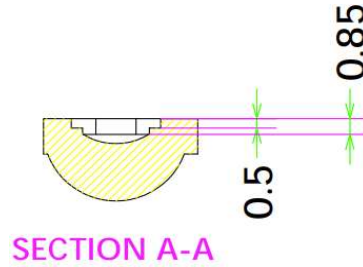

Part Number	Lens Surface	Dimension	Beam Angle
KB-A7.6-45-5630	磨砂面/Matt	L7.5*W8.3*H6.47mm	~45°
KB-A7.6-60-5630	磨砂面/Matt	L7.5*W8.3*H5.32mm	~60°
KB-A7.6-90-5630	磨砂面/Matt	L7.5*W8.3*H3mm	~90°

Direction for Use

Mechanical Characteristics (产品尺寸):

KB-A7.6-45-5630

Product Package (产品包装):

Inner Box (内盒)	Outer Carton (外箱)
	
<p>5000pcs/box Gross weight: 1225g/box Box dimension: 18*14*9cm</p>	<p>6boxes/carton 30,000pcs/carton Gross weight: 7.7kg/CTN Carton Dimension: 40*28*17cm</p>

Mechanical Characteristics (产品尺寸):

KB-A7.6-90-5630

Product Package (产品包装):

Inner Box (内盒)	Outer Carton (外箱)
	
<p>5000pcs/box Gross weight: 1000g/box Box dimension: 18*14*9cm</p>	<p>6boxes/carton 30,000pcs/carton Gross weight: 6.6kg/CTN Carton Dimension: 40*28*17cm</p>

Mechanical Characteristics (产品尺寸):

KB-A7.6-90-5630

Product Package (产品包装):

Inner Box (内盒)	Outer Carton (外箱)
	
<p>6000pcs/box Gross weight: 1342g/box Box dimension: 18*14*9cm</p>	<p>6boxes/carton 36,000pcs/carton Gross weight: 8.6kg/CTN Carton Dimension: 40*28*17cm</p>