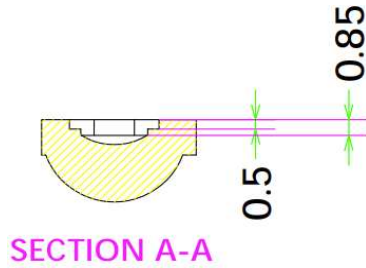

Product Parameters (产品描述)

产品编号 | Part Number: KB-A7.6-xx-5630
出光角度 | Beam Angle: 45/60/90°
产品材料 | Material: PMMA
工作温度 | Work Temp: <85°C

安装方式 | Fastening: Glue
支架颜色 | Holder Color: N/A
透光率 | Transmittance: 93%
匹配LED | Match Led: SMD5630

Mechanical Characteristics (产品尺寸):

KB-A7.6-45-5630

Product Package (产品包装):

Inner Box (内盒)	Outer Carton (外箱)
	
<p>5000pcs/box Gross weight: 1225g/box Box dimension: 18*14*9cm</p>	<p>6boxes/carton 30,000pcs/carton Gross weight: 7.7kg/CTN Carton Dimension: 40*28*17cm</p>

Mechanical Characteristics (产品尺寸):

KB-A7.6-90-5630

Product Package (产品包装):

Inner Box (内盒)	Outer Carton (外箱)
	
<p>5000pcs/box Gross weight: 1000g/box Box dimension: 18*14*9cm</p>	<p>6boxes/carton 30,000pcs/carton Gross weight: 6.6kg/CTN Carton Dimension: 40*28*17cm</p>

Mechanical Characteristics (产品尺寸):

KB-A7.6-90-5630

Product Package (产品包装):

Inner Box (内盒)	Outer Carton (外箱)
	
<p>6000pcs/box Gross weight: 1342g/box Box dimension: 18*14*9cm</p>	<p>6boxes/carton 36,000pcs/carton Gross weight: 8.6kg/CTN Carton Dimension: 40*28*17cm</p>