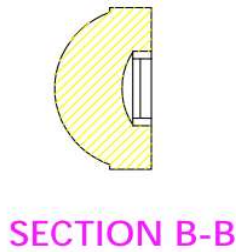

Product Parameters (产品描述)

产品编号 | Part Number: KB-A7.6-xx-5630
出光角度 | Beam Angle: 45/60/90°
产品材料 | Material: PMMA
工作温度 | Work Temp: <85°C

安装方式 | Fastening: Glue
支架颜色 | Holder Color: N/A
透光率 | Transmittance: 93%
匹配LED | Match Led: SMD5630

Mechanical Characteristics (产品尺寸):

KB-A7.6-45-5630

Product Package (产品包装):

Inner Box (内盒)	Outer Carton (外箱)
	
<p>5000pcs/box Gross weight: 1225g/box Box dimension: 18*14*9cm</p>	<p>6boxes/carton 30,000pcs/carton Gross weight: 7.7kg/CTN Carton Dimension: 40*28*17cm</p>

Mechanical Characteristics (产品尺寸):

KB-A7.6-90-5630

Product Package (产品包装):

Inner Box (内盒)	Outer Carton (外箱)
	
<p>5000pcs/box Gross weight: 1000g/box Box dimension: 18*14*9cm</p>	<p>6boxes/carton 30,000pcs/carton Gross weight: 6.6kg/CTN Carton Dimension: 40*28*17cm</p>

Mechanical Characteristics (产品尺寸):

KB-A7.6-90-5630

Product Package (产品包装):

Inner Box (内盒)	Outer Carton (外箱)
	
<p>6000pcs/box Gross weight: 1342g/box Box dimension: 18*14*9cm</p>	<p>6boxes/carton 36,000pcs/carton Gross weight: 8.6kg/CTN Carton Dimension: 40*28*17cm</p>