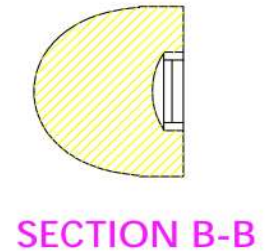

Product Parameters (产品描述)

产品编号 | Part Number: KB-A7.6-xx-5630
出光角度 | Beam Angle: 45/60/90°
产品材料 | Material: PMMA
工作温度 | Work Temp: <85°C

安装方式 | Fastening: Glue
支架颜色 | Holder Color: N/A
透光率 | Transmittance: 93%
匹配LED | Match Led: SMD5630

Part Number	Lens Surface	Dimension	Beam Angle
KB-A7.6-45-5630	磨砂面/Matt	L7.5*W8.3*H6.47mm	~45°
KB-A7.6-60-5630	磨砂面/Matt	L7.5*W8.3*H5.32mm	~60°
KB-A7.6-90-5630	磨砂面/Matt	L7.5*W8.3*H3mm	~90°

Direction for Use

Mechanical Characteristics (产品尺寸):

KB-A7.6-45-5630

Product Package (产品包装):

Inner Box (内盒)	Outer Carton (外箱)
	
<p>5000pcs/box Gross weight: 1225g/box Box dimension: 18*14*9cm</p>	<p>6boxes/carton 30,000pcs/carton Gross weight: 7.7kg/CTN Carton Dimension: 40*28*17cm</p>