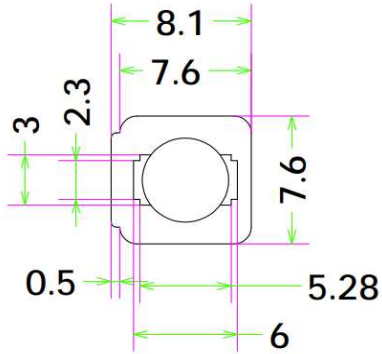

Part Number	Lens Surface	Dimension	Beam Angle
KB-A7.6-45-5630	磨砂面/Matt	L7.5*W8.3*H6.47mm	~45°
KB-A7.6-60-5630	磨砂面/Matt	L7.5*W8.3*H5.32mm	~60°
KB-A7.6-90-5630	磨砂面/Matt	L7.5*W8.3*H3mm	~90°

Direction for Use

Mechanical Characteristics (产品尺寸):

KB-A7.6-45-5630

Product Package (产品包装):

Inner Box (内盒)	Outer Carton (外箱)
	
<p>5000pcs/box Gross weight: 1225g/box Box dimension: 18*14*9cm</p>	<p>6boxes/carton 30,000pcs/carton Gross weight: 7.7kg/CTN Carton Dimension: 40*28*17cm</p>

Mechanical Characteristics (产品尺寸):

KB-A7.6-90-5630

Product Package (产品包装):

Inner Box (内盒)	Outer Carton (外箱)
	
<p>5000pcs/box Gross weight: 1000g/box Box dimension: 18*14*9cm</p>	<p>6boxes/carton 30,000pcs/carton Gross weight: 6.6kg/CTN Carton Dimension: 40*28*17cm</p>

Mechanical Characteristics (产品尺寸):

KB-A7.6-90-5630

Product Package (产品包装):

Inner Box (内盒)	Outer Carton (外箱)
	
<p>6000pcs/box Gross weight: 1342g/box Box dimension: 18*14*9cm</p>	<p>6boxes/carton 36,000pcs/carton Gross weight: 8.6kg/CTN Carton Dimension: 40*28*17cm</p>