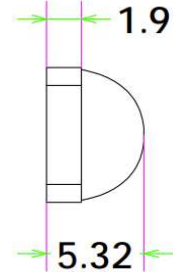

Part Number	Lens Surface	Dimension	Beam Angle
KB-A7.6-45-5630	磨砂面/Matt	L7.5*W8.3*H6.47mm	~45°
KB-A7.6-60-5630	磨砂面/Matt	L7.5*W8.3*H5.32mm	~60°
KB-A7.6-90-5630	磨砂面/Matt	L7.5*W8.3*H3mm	~90°

Direction for Use

Mechanical Characteristics (产品尺寸):

KB-A7.6-45-5630

Product Package (产品包装):

Inner Box (内盒)	Outer Carton (外箱)
	
<p>5000pcs/box Gross weight: 1225g/box Box dimension: 18*14*9cm</p>	<p>6boxes/carton 30,000pcs/carton Gross weight: 7.7kg/CTN Carton Dimension: 40*28*17cm</p>

Mechanical Characteristics (产品尺寸):

KB-A7.6-90-5630

Product Package (产品包装):

Inner Box (内盒)	Outer Carton (外箱)
	
<p>5000pcs/box Gross weight: 1000g/box Box dimension: 18*14*9cm</p>	<p>6boxes/carton 30,000pcs/carton Gross weight: 6.6kg/CTN Carton Dimension: 40*28*17cm</p>

Mechanical Characteristics (产品尺寸):

KB-A7.6-90-5630

Product Package (产品包装):

Inner Box (内盒)	Outer Carton (外箱)
	
<p>6000pcs/box Gross weight: 1342g/box Box dimension: 18*14*9cm</p>	<p>6boxes/carton 36,000pcs/carton Gross weight: 8.6kg/CTN Carton Dimension: 40*28*17cm</p>