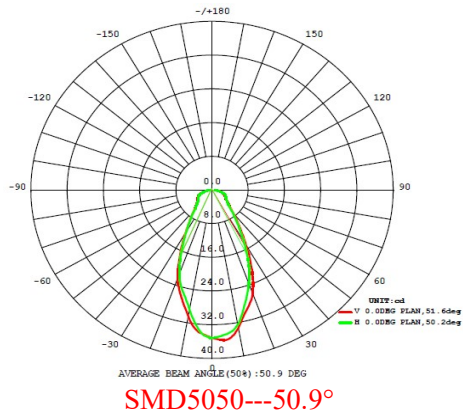

Light Distribution Curve (配光曲线图):

Part Number: KB-H15-20PF-5050

Part Number: KB-H15-30PF-5050

Part Number: KB-H15-45PF-5050

Light Distribution Curve (配光曲线图):

Part Number: KB-H15-60PF-5050

Part Number: KB-H15-2545F-5050