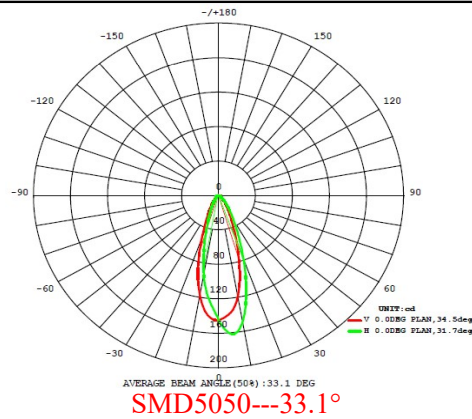

Part Number: KB-H15-30PF-5050