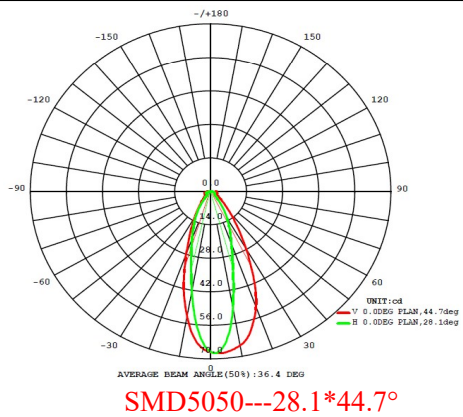

Light Distribution Curve (配光曲线图):

Part Number: KB-H15-20PF-5050

Part Number: KB-H15-30PF-5050

Part Number: KB-H15-45PF-5050

Light Distribution Curve (配光曲线图):

Part Number: KB-H15-60PF-5050

Part Number: KB-H15-2545F-5050

Mechanical Characteristics (产品尺寸):

Product Package (产品包装):

Inner Box (内盒)	Outer Carton (外箱)
	
<p>49pcs/layer 17 layers/box Gross weight: 733g/box Box dimension: 12.2*12.3*13.4cm</p>	<p>20boxes/carton 16,660pcs/carton Gross weight: 15.5kg/CTN Carton Dimension: 64*29*26cm</p>