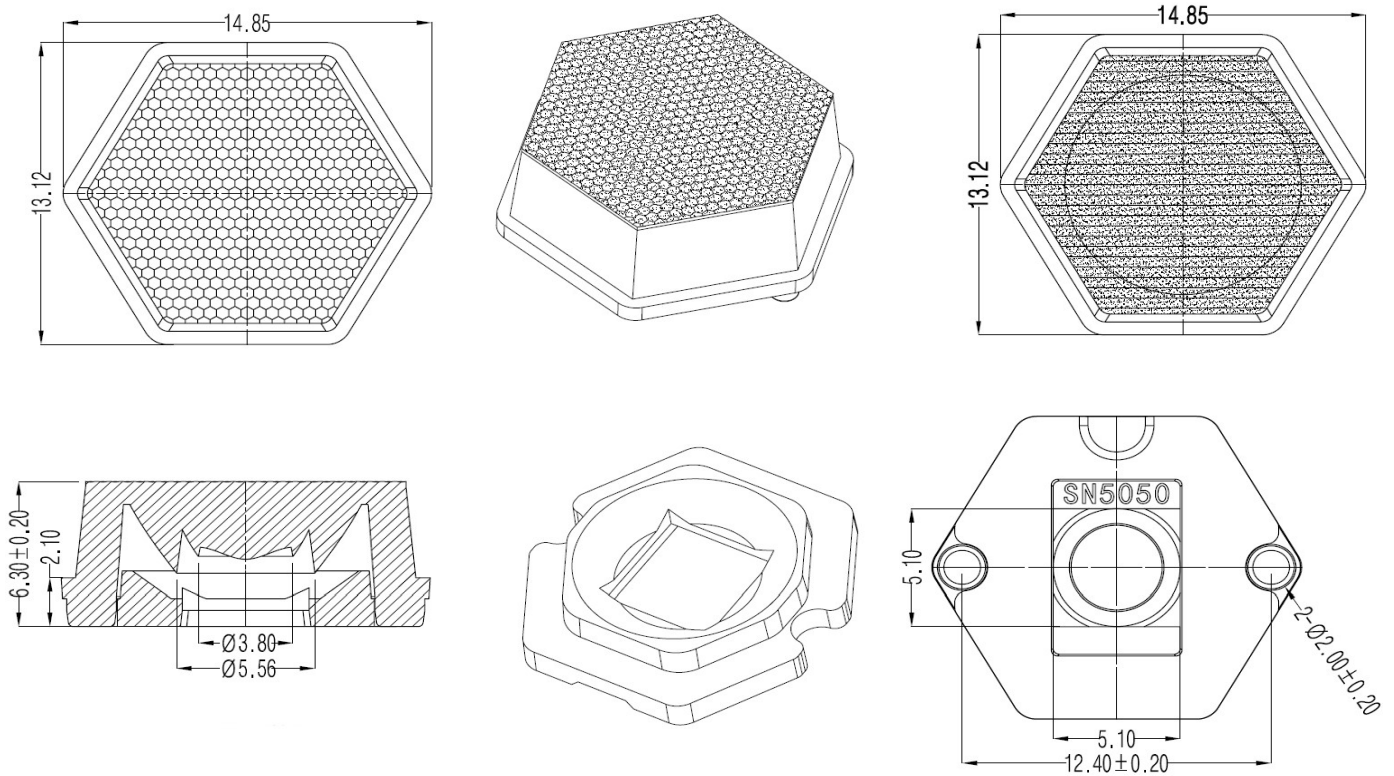

Product Parameters (产品描述)

产品编号 | Part Number: KB-H15-xxF-5050
出光角度 | Beam Angle: 25/30/40/50/25*45°
产品材料 | Material: PMMA
工作温度 | Work Temp: <85°C

安装方式 | Fastening: Tape/Glue
支架颜色 | Holder Color: White
透光率 | Transmittance: 93%
匹配LED | Match Led: SMD5050

Light Distribution Curve (配光曲线图):

Part Number: KB-H15-20PF-5050

Part Number: KB-H15-30PF-5050

Part Number: KB-H15-45PF-5050

Light Distribution Curve (配光曲线图):

Part Number: KB-H15-60PF-5050

Part Number: KB-H15-2545F-5050

Mechanical Characteristics (产品尺寸):

Product Package (产品包装):

Inner Box (内盒)	Outer Carton (外箱)
	
<p>49pcs/layer 17 layers/box Gross weight: 733g/box Box dimension: 12.2*12.3*13.4cm</p>	<p>20boxes/carton 16,660pcs/carton Gross weight: 15.5kg/CTN Carton Dimension: 64*29*26cm</p>