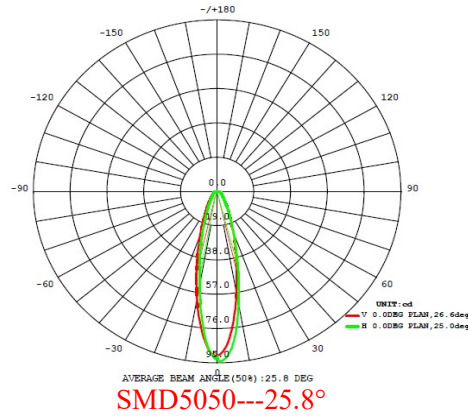

Light Distribution Curve (配光曲线图):

Part Number: KB-H15-20PF-5050