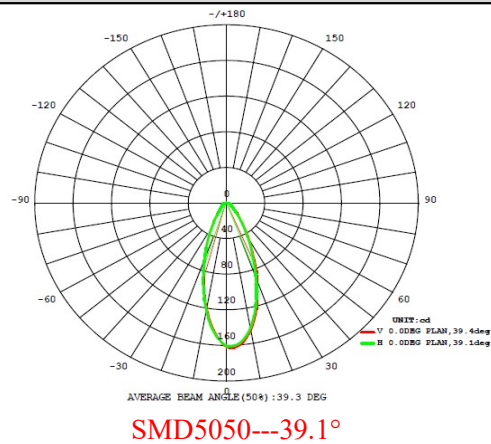

Light Distribution Curve (配光曲线图):

Part Number: KB-H15-20PF-5050

Part Number: KB-H15-30PF-5050

Part Number: KB-H15-45PF-5050

Light Distribution Curve (配光曲线图):

Part Number: KB-H15-60PF-5050

Part Number: KB-H15-2545F-5050