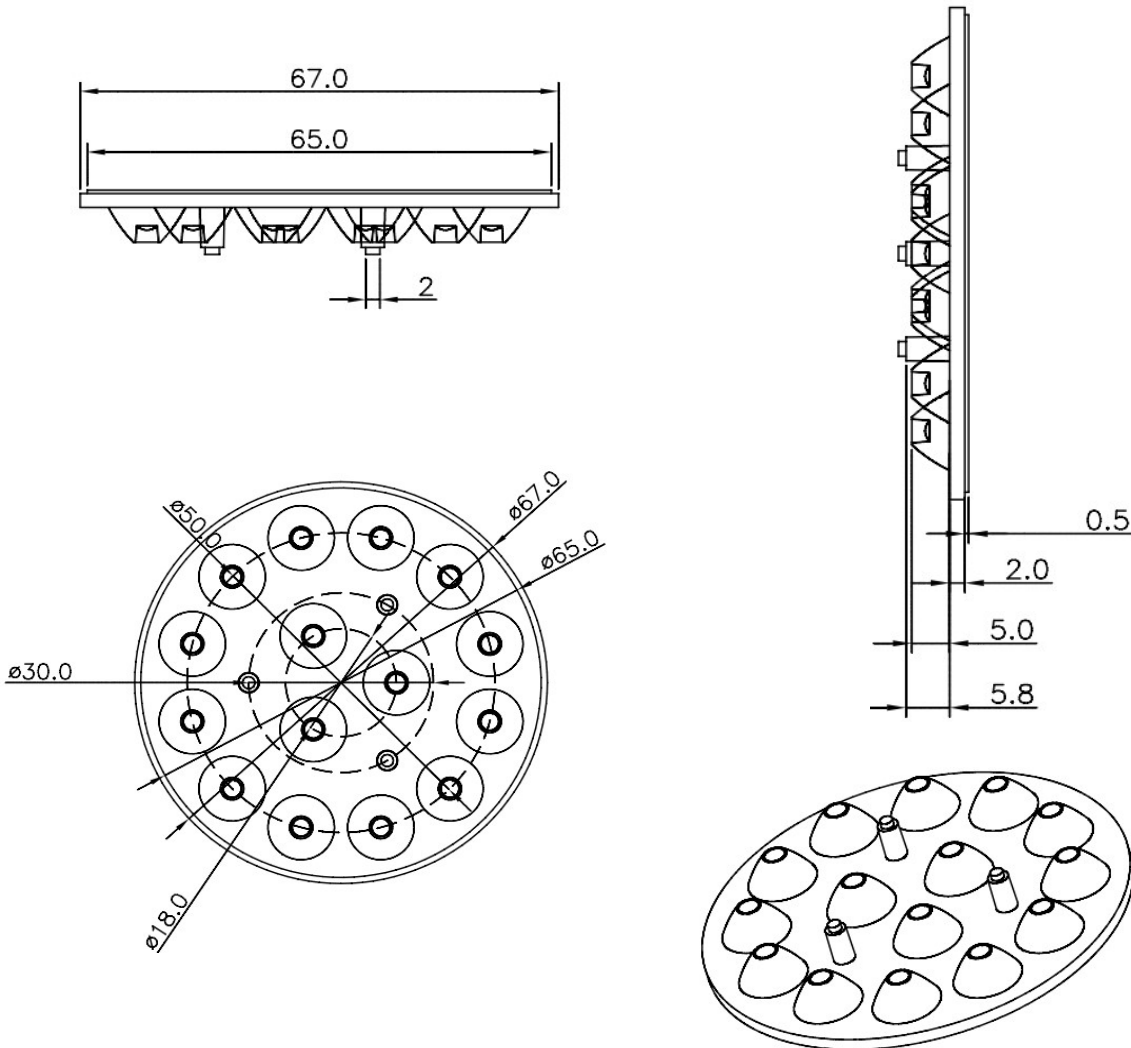

Product Parameters (产品描述)

出光角度 | Angle: 10°/15°/20°/25°/30°/38°/45°/60°/75°/90° 支架颜色 | Holder Color: N/A
 产品材料 | Material: PMMA 透光率 | Transmittance: 93%
 工作温度 | Work Temp: <85°C 匹配LED | Match Led: Dom/Flat 3030|3535 Leds

Part Number	Lens Surface	Dimension	Beam Angle
KB-P67-10-15-XP	transparent	Φ67.0*H8.3mm	~10°
KB-P67-15-15-XP	transparent	Φ67.0*H8.3mm	~15°
KB-P67-20-15-XP	transparent	Φ67.0*H8.3mm	~20°
KB-P67-25-15-XP	transparent	Φ67.0*H8.3mm	~25°
KB-P67-30-15-XP	transparent	Φ67.0*H8.3mm	~30°
KB-P67-38-15-XP	transparent	Φ67.0*H8.3mm	~38°
KB-P67-45-15-XP	transparent	Φ67.0*H8.3mm	~45°
KB-P67-60-15-XP	transparent	Φ67.0*H8.3mm	~60°
KB-P67-75-15-XP	transparent	Φ67.0*H8.3mm	~75°
KB-P67-90-15-XP	transparent	Φ67.0*H8.3mm	~90°
KB-P67-10P-15-XP	beads	Φ67.0*H8.3mm	~10°
KB-P67-15P-15-XP	beads	Φ67.0*H8.3mm	~15°
KB-P67-20P-15-XP	beads	Φ67.0*H8.3mm	~20°
KB-P67-25P-15-XP	beads	Φ67.0*H8.3mm	~25°
KB-P67-30P-15-XP	beads	Φ67.0*H8.3mm	~30°
KB-P67-38P-15-XP	beads	Φ67.0*H8.3mm	~38°
KB-P67-45P-15-XP	beads	Φ67.0*H8.3mm	~45°
KB-P67-60P-15-XP	beads	Φ67.0*H8.3mm	~60°
KB-P67-75P-15-XP	beads	Φ67.0*H8.3mm	~75°
KB-P67-90P-15-XP	beads	Φ67.0*H8.3mm	~90°

Mechanical Characteristics (产品尺寸):

Product Package (产品包装):

Inner Box (内盒)	Outer Carton (外箱)
	
<p>20pcs/tray Gross weight: 0.5kg/tray Box dimension: 16*12*9cm</p>	<p>27 trays/carton 540pcs/carton Gross weight: 14.5kg/CTN Carton Dimension: 40*40*44cm</p>