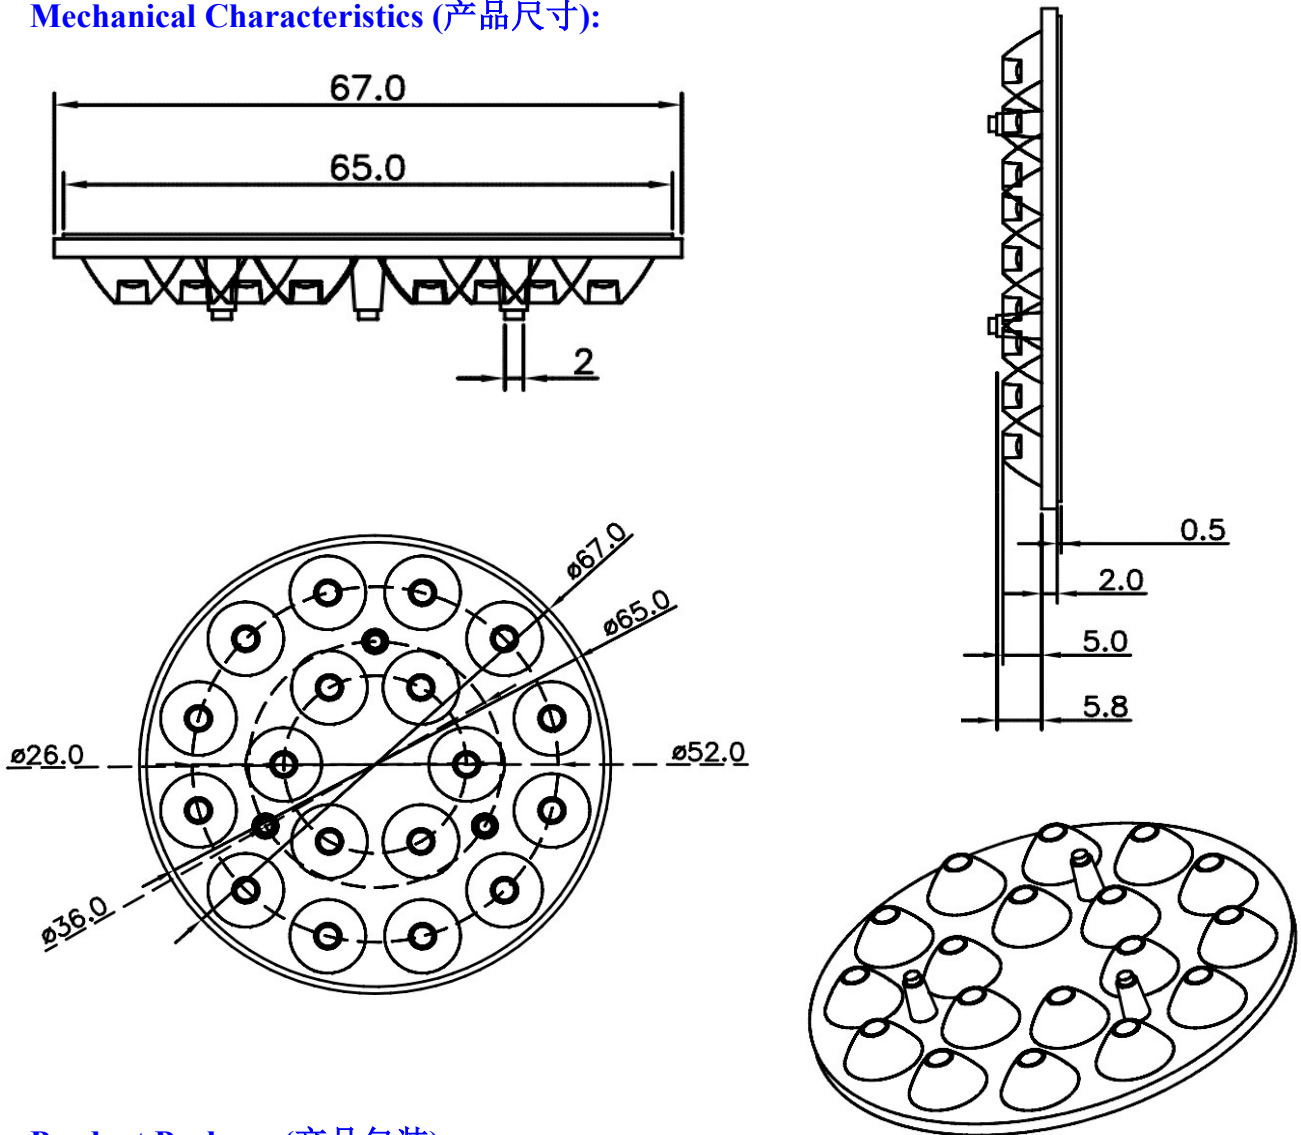

Product Parameters (产品描述)

出光角度 | Beam Angle: 10/15/20/25/30/45/60/75/90°
 产品材料 | Material: PMMA
 工作温度 | Work Temp: <85°C

支架颜色 | Holder Color: N/A
 透光率 | Transmittance: 93%
 匹配LED | Match Led: Dome/Flat 3030|3535 Led

Part Number	Lens Surface	Dimension	Beam Angle
KB-P67-10-18-XP	transparent	Φ67.0*H8.3mm	~10°
KB-P67-15-18-XP	transparent	Φ67.0*H8.3mm	~15°
KB-P67-20-18-XP	transparent	Φ67.0*H8.3mm	~20°
KB-P67-25-18-XP	transparent	Φ67.0*H8.3mm	~25°
KB-P67-30-18-XP	transparent	Φ67.0*H8.3mm	~30°
KB-P67-45-18-XP	transparent	Φ67.0*H8.3mm	~45°
KB-P67-60-18-XP	transparent	Φ67.0*H8.3mm	~60°
KB-P67-75-18-XP	transparent	Φ67.0*H8.3mm	~75°
KB-P67-90-18-XP	transparent	Φ67.0*H8.3mm	~90°
KB-P67-10P-18-XP	beads	Φ67.0*H8.3mm	~10°
KB-P67-15P-18-XP	beads	Φ67.0*H8.3mm	~15°
KB-P67-20P-18-XP	beads	Φ67.0*H8.3mm	~20°
KB-P67-25P-18-XP	beads	Φ67.0*H8.3mm	~25°
KB-P67-30P-18-XP	beads	Φ67.0*H8.3mm	~30°
KB-P67-45P-18-XP	beads	Φ67.0*H8.3mm	~45°
KB-P67-60P-18-XP	beads	Φ67.0*H8.3mm	~60°
KB-P67-75P-18-XP	beads	Φ67.0*H8.3mm	~75°
KB-P67-90P-18-XP	beads	Φ67.0*H8.3mm	~90°

Mechanical Characteristics (产品尺寸):

Product Package (产品包装):

Inner Box (内盒)	Outer Carton (外箱)
	
<p>20pcs/tray Gross weight: 0.5kg/tray Box dimension: 16*12*9cm</p>	<p>27 trays/carton 540pcs/carton Gross weight: 14.5kg/CTN Carton Dimension: 40*40*44cm</p>