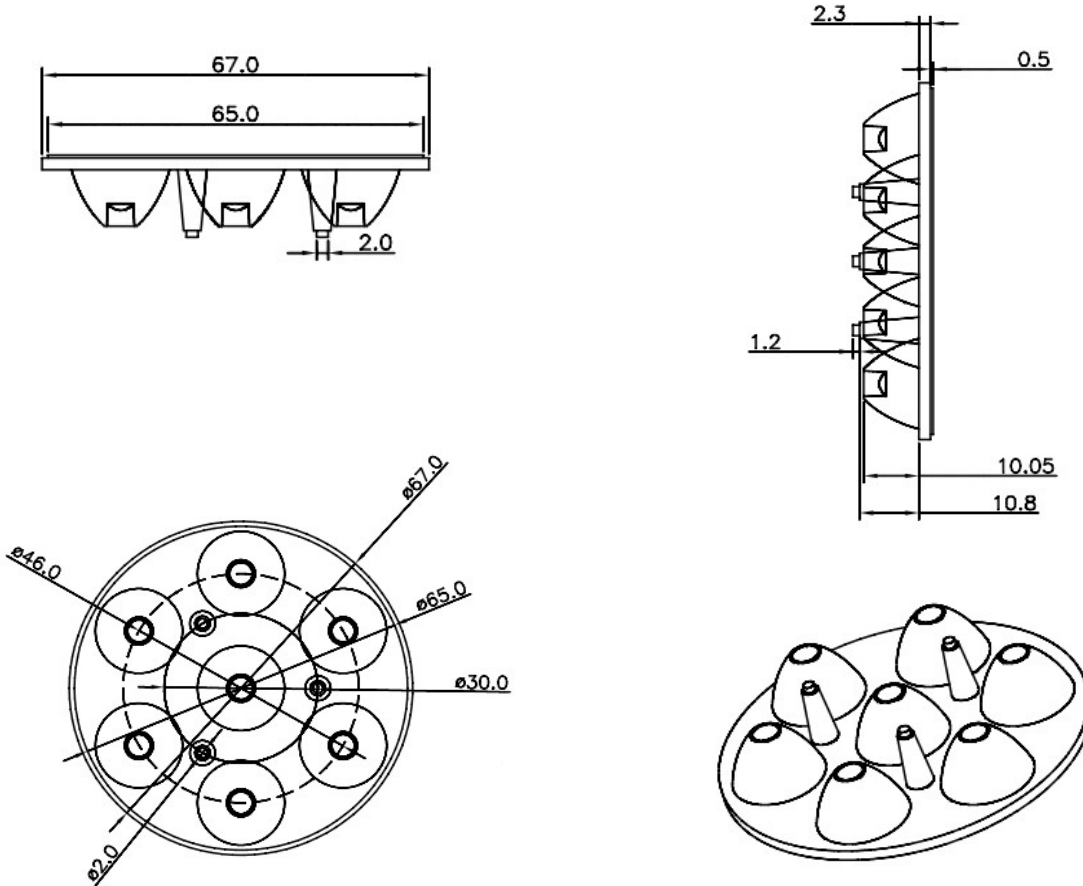

Product Parameters (产品描述)

出光角度 | Beam Angle: 5/10/15/20/25/30/38/45/60/85°  
 产品材料 | Material: PMMA  
 工作温度 | Work Temp: <85°C

支架颜色 | Holder Color: N/A  
 透光率 | Transmittance: 93%  
 匹配LED | Match Led: Dome/Flat 3030|3535 Leds

Part Number	Lens Surface	Dimension	Beam Angle
KB-P67-5-7-XP	transparent	Φ67.0*H13.6mm	~5°
KB-P67-10-7-XP	transparent	Φ67.0*H13.6mm	~10°
KB-P67-15-7-XP	transparent	Φ67.0*H13.6mm	~15°
KB-P67-20-7-XP	transparent	Φ67.0*H13.6mm	~20°
KB-P67-25-7-XP	transparent	Φ67.0*H13.6mm	~25°
KB-P67-30-7-XP	transparent	Φ67.0*H13.6mm	~30°
KB-P67-38-7-XP	transparent	Φ67.0*H13.6mm	~38°
KB-P67-45-7-XP	transparent	Φ67.0*H13.6mm	~45°
KB-P67-60-7-XP	transparent	Φ67.0*H13.6mm	~60°
KB-P67-85-7-XP	transparent	Φ67.0*H13.6mm	~85°
KB-P67-5P-7-XP	beads	Φ67.0*H13.6mm	~5°
KB-P67-10P-7-XP	beads	Φ67.0*H13.6mm	~10°
KB-P67-15P-7-XP	beads	Φ67.0*H13.6mm	~15°
KB-P67-20P-7-XP	beads	Φ67.0*H13.6mm	~20°
KB-P67-25P-7-XP	beads	Φ67.0*H13.6mm	~25°
KB-P67-30P-7-XP	beads	Φ67.0*H13.6mm	~30°
KB-P67-38P-7-XP	beads	Φ67.0*H13.6mm	~38°
KB-P67-45P-7-XP	beads	Φ67.0*H13.6mm	~45°
KB-P67-60P-7-XP	beads	Φ67.0*H13.6mm	~60°
KB-P67-85P-7-XP	beads	Φ67.0*H13.6mm	~85°

**Mechanical Characteristics (产品尺寸):**

**Product Package (产品包装):**

Inner Box (内盒)	Outer Carton (外箱)
	
<p>20pcs/tray Gross weight: 0.46kg/tray</p>	<p>27 trays/carton 540pcs/carton Gross weight: 13.5kg/CTN Carton Dimension: 40*40*44cm</p>