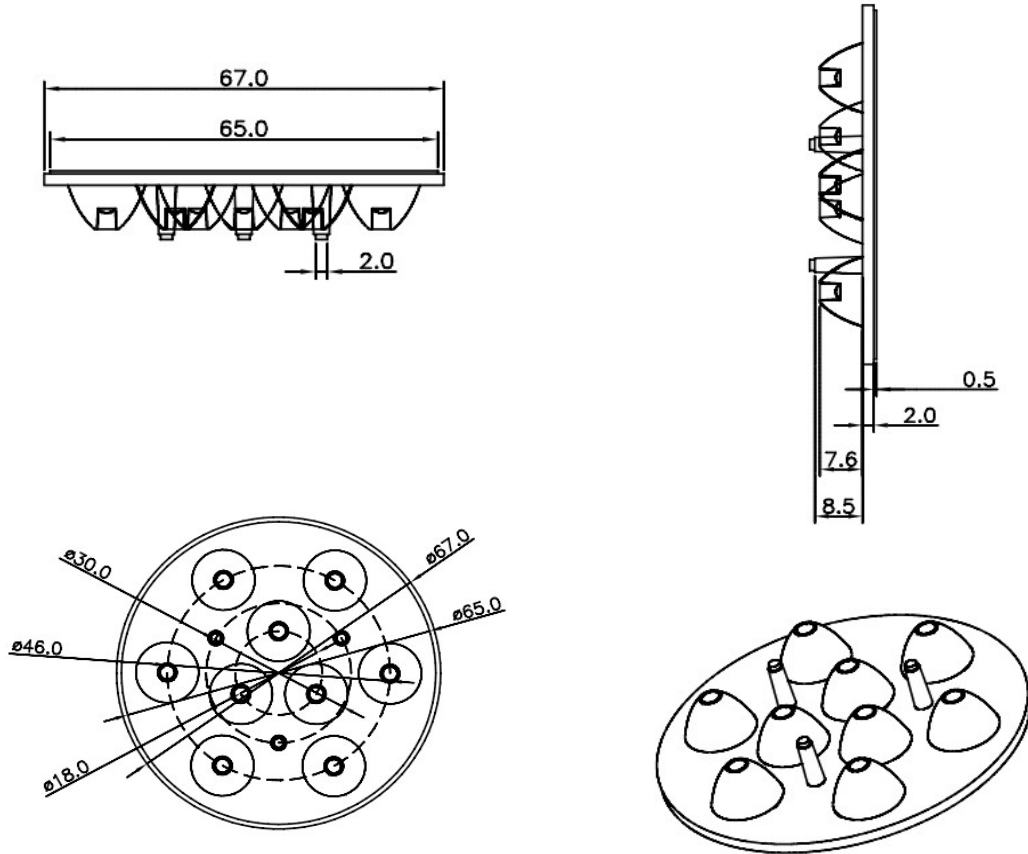

Product Parameters (产品描述)

出光角度 | Beam Angle: 10/15/25/30/45/60/70°
 产品材料 | Material: PMMA
 工作温度 | Work Temp: <85°C

支架颜色 | Holder Color: N/A
 透光率 | Transmittance: 93%
 匹配LED | Match Led: Dome/Flat 3030|3535 Leds

Part Number	Lens Surface	Dimension	Beam Angle
KB-P67-10-9-XP	transparent	Φ67.0*H11.0mm	~10°
KB-P67-15-9-XP	transparent	Φ67.0*H11.0mm	~15°
KB-P67-25-9-XP	transparent	Φ67.0*H11.0mm	~25°
KB-P67-30-9-XP	transparent	Φ67.0*H11.0mm	~30°
KB-P67-45-9-XP	transparent	Φ67.0*H11.0mm	~45°
KB-P67-60-9-XP	transparent	Φ67.0*H11.0mm	~60°
KB-P67-70-9-XP	transparent	Φ67.0*H11.0mm	~70°
KB-P67-10P-9-XP	beads	Φ67.0*H11.0mm	~10°
KB-P67-15P-9-XP	beads	Φ67.0*H11.0mm	~15°
KB-P67-25P-9-XP	beads	Φ67.0*H11.0mm	~25°
KB-P67-30P-9-XP	beads	Φ67.0*H11.0mm	~30°
KB-P67-45P-9-XP	beads	Φ67.0*H11.0mm	~45°
KB-P67-60P-9-XP	beads	Φ67.0*H11.0mm	~60°
KB-P67-70P-9-XP	beads	Φ67.0*H11.0mm	~70°

Mechanical Characteristics (产品尺寸):

Product Package (产品包装):

Inner Box (内盒)	Outer Carton (外箱)
	
<p>20pcs/tray Gross weight: 0.48kg/tray</p>	<p>27 trays/carton 540pcs/carton Gross weight: 14kg/CTN Carton Dimension: 40*40*44cm</p>