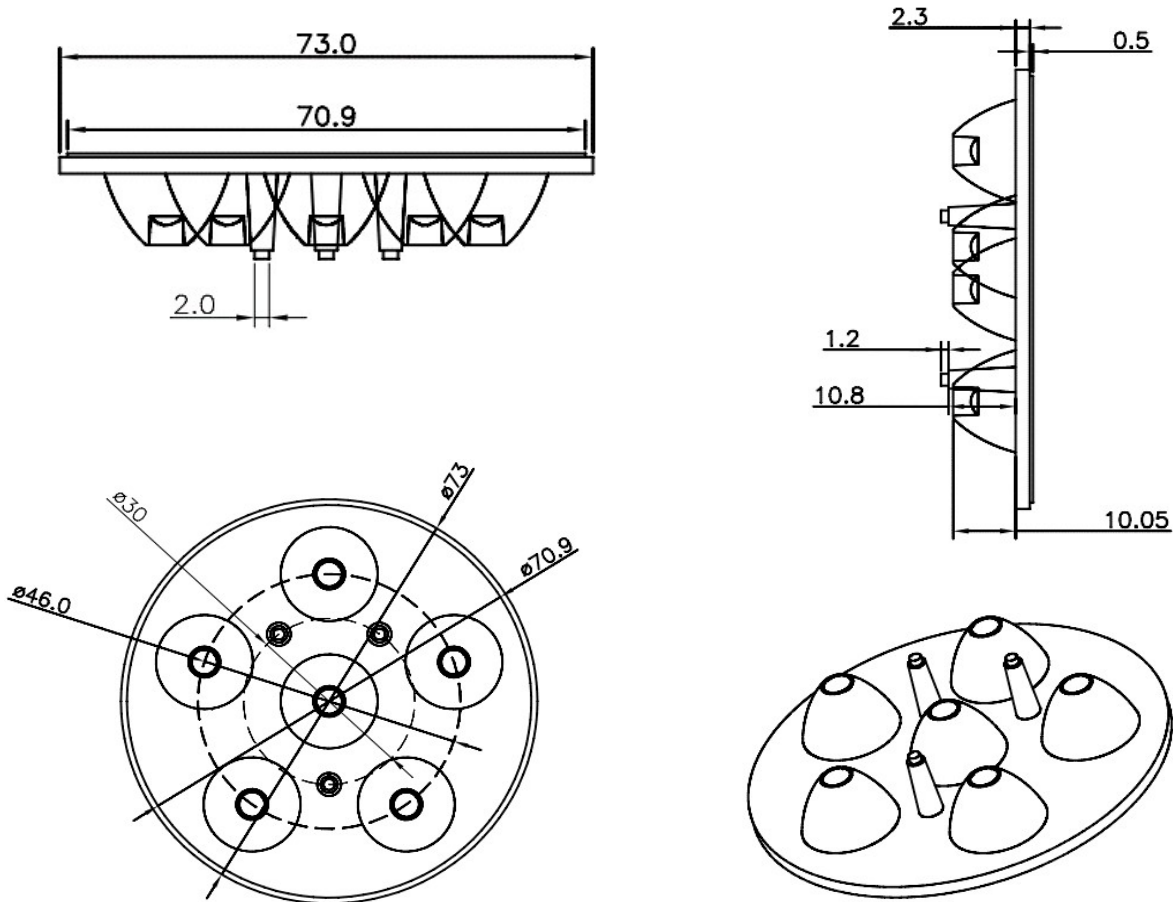

Product Parameters (产品描述)

出光角度 | Beam Angle: 5/10/15/20/25/30/38/45/60/85°
 产品材料 | Material: PMMA
 工作温度 | Work Temp: <85°C

支架颜色 | Holder Color: N/A
 透光率 | Transmittance: 93%
 匹配LED | Match Led: Dome/Flat 3030|3535 Leds

Part Number	Lens Surface	Dimension	Beam Angle
KB-P73-5-6-XP	transparent	Φ73.0*H13.6mm	~5°
KB-P73-10-6-XP	transparent	Φ73.0*H13.6mm	~10°
KB-P73-15-6-XP	transparent	Φ73.0*H13.6mm	~15°
KB-P73-20-6-XP	transparent	Φ73.0*H13.6mm	~20°
KB-P73-25-6-XP	transparent	Φ73.0*H13.6mm	~25°
KB-P73-30-6-XP	transparent	Φ73.0*H13.6mm	~30°
KB-P73-38-6-XP	transparent	Φ73.0*H13.6mm	~30°
KB-P73-45-6-XP	transparent	Φ73.0*H13.6mm	~45°
KB-P73-60-6-XP	transparent	Φ73.0*H13.6mm	~60°
KB-P73-85-6-XP	transparent	Φ73.0*H13.6mm	~85°
KB-P73-5P-6-XP	beads	Φ73.0*H13.6mm	~5°
KB-P73-10P-6-XP	beads	Φ73.0*H13.6mm	~10°
KB-P73-15P-6-XP	beads	Φ73.0*H13.6mm	~15°
KB-P73-20P-6-XP	beads	Φ73.0*H13.6mm	~20°
KB-P73-25P-6-XP	beads	Φ73.0*H13.6mm	~25°
KB-P73-30P-6-XP	beads	Φ73.0*H13.6mm	~30°
KB-P73-38P-6-XP	beads	Φ73.0*H13.6mm	~30°
KB-P73-45P-6-XP	beads	Φ73.0*H13.6mm	~45°
KB-P73-60P-6-XP	beads	Φ73.0*H13.6mm	~60°
KB-P73-85P-6-XP	beads	Φ73.0*H13.6mm	~85°

Mechanical Characteristics (产品尺寸):

Product Package (产品包装):

Inner Box (内盒)	Outer Carton (外箱)
	
<p>20pcs/tray Gross weight: 0.45kg/tray</p>	<p>27 trays/carton 540pcs/carton Gross weight: 13kg/CTN Carton Dimension: 40*40*44cm</p>