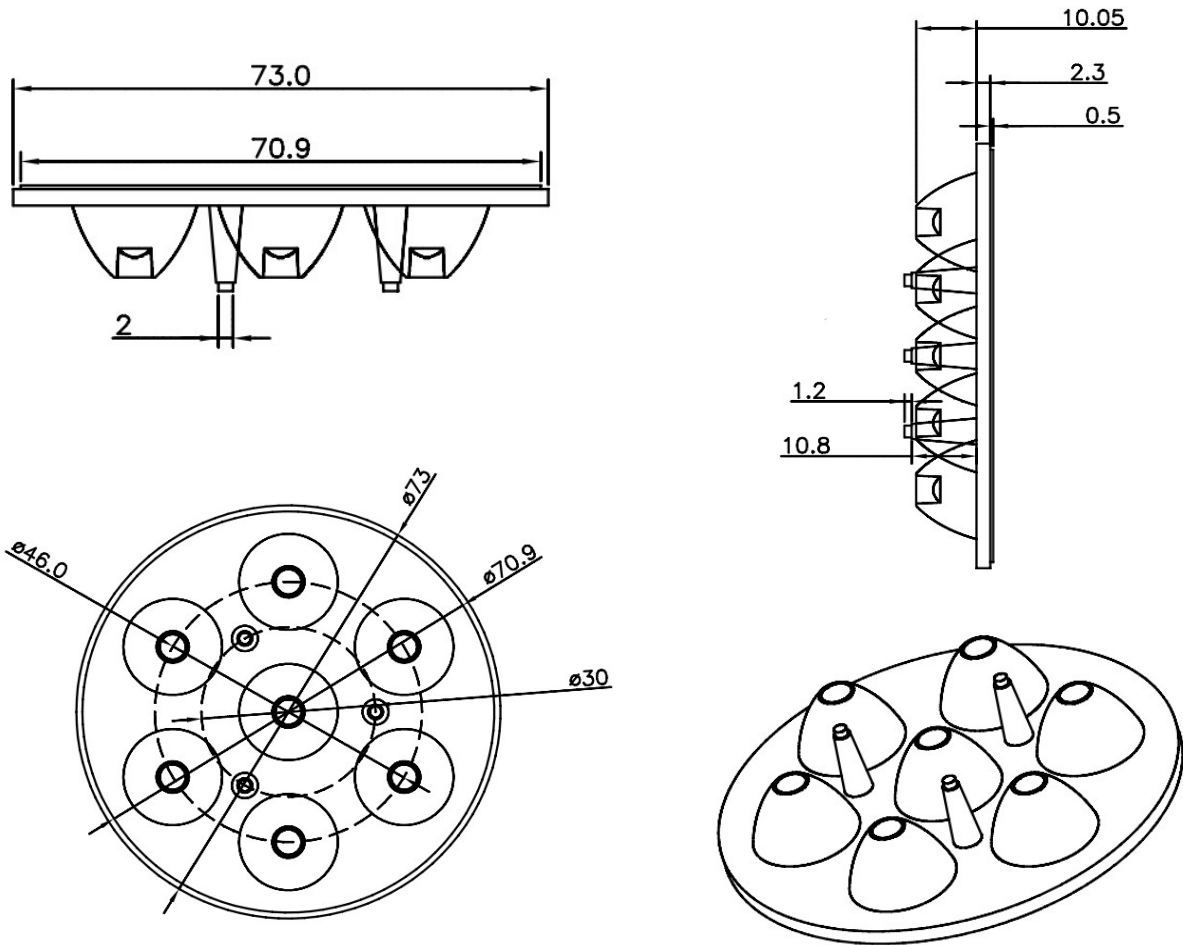

**Product Parameters (产品描述)**

出光角度 | Beam Angle: 5/10/15/20/25/30/38/45/60/85°  
 产品材料 | Material: PMMA  
 工作温度 | Work Temp: <85°C

支架颜色 | Holder Color: N/A  
 透光率 | Transmittance: 93%  
 匹配LED | Match Led: Dome/Flat 3030|3535 Leds

Part Number	Lens Surface	Dimension	Beam Angle
KB-P73-5-7-XP	transparent	Φ73.0*H13.6mm	~5°
KB-P73-10-7-XP	transparent	Φ73.0*H13.6mm	~10°
KB-P73-15-7-XP	transparent	Φ73.0*H13.6mm	~15°
KB-P73-20-7-XP	transparent	Φ73.0*H13.6mm	~20°
KB-P73-25-7-XP	transparent	Φ73.0*H13.6mm	~25°
KB-P73-30-7-XP	transparent	Φ73.0*H13.6mm	~30°
KB-P73-38-7-XP	transparent	Φ73.0*H13.6mm	~30°
KB-P73-45-7-XP	transparent	Φ73.0*H13.6mm	~45°
KB-P73-60-7-XP	transparent	Φ73.0*H13.6mm	~60°
KB-P73-85-7-XP	transparent	Φ73.0*H13.6mm	~85°
KB-P73-5P-7-XP	beads	Φ73.0*H13.6mm	~5°
KB-P73-10P-7-XP	beads	Φ73.0*H13.6mm	~10°
KB-P73-15P-7-XP	beads	Φ73.0*H13.6mm	~15°
KB-P73-20P-7-XP	beads	Φ73.0*H13.6mm	~20°
KB-P73-25P-7-XP	beads	Φ73.0*H13.6mm	~25°
KB-P73-30P-7-XP	beads	Φ73.0*H13.6mm	~30°
KB-P73-38P-7-XP	beads	Φ73.0*H13.6mm	~30°
KB-P73-45P-7-XP	beads	Φ73.0*H13.6mm	~45°
KB-P73-60P-7-XP	beads	Φ73.0*H13.6mm	~60°
KB-P73-85P-7-XP	beads	Φ73.0*H13.6mm	~85°

**Mechanical Characteristics (产品尺寸):**

**Product Package (产品包装):**

Inner Box (内盒)	Outer Carton (外箱)
	
<p>20pcs/tray Gross weight: 0.45kg/tray</p>	<p>27 trays/carton 540pcs/carton Gross weight: 13kg/CTN Carton Dimension: 40*40*44cm</p>