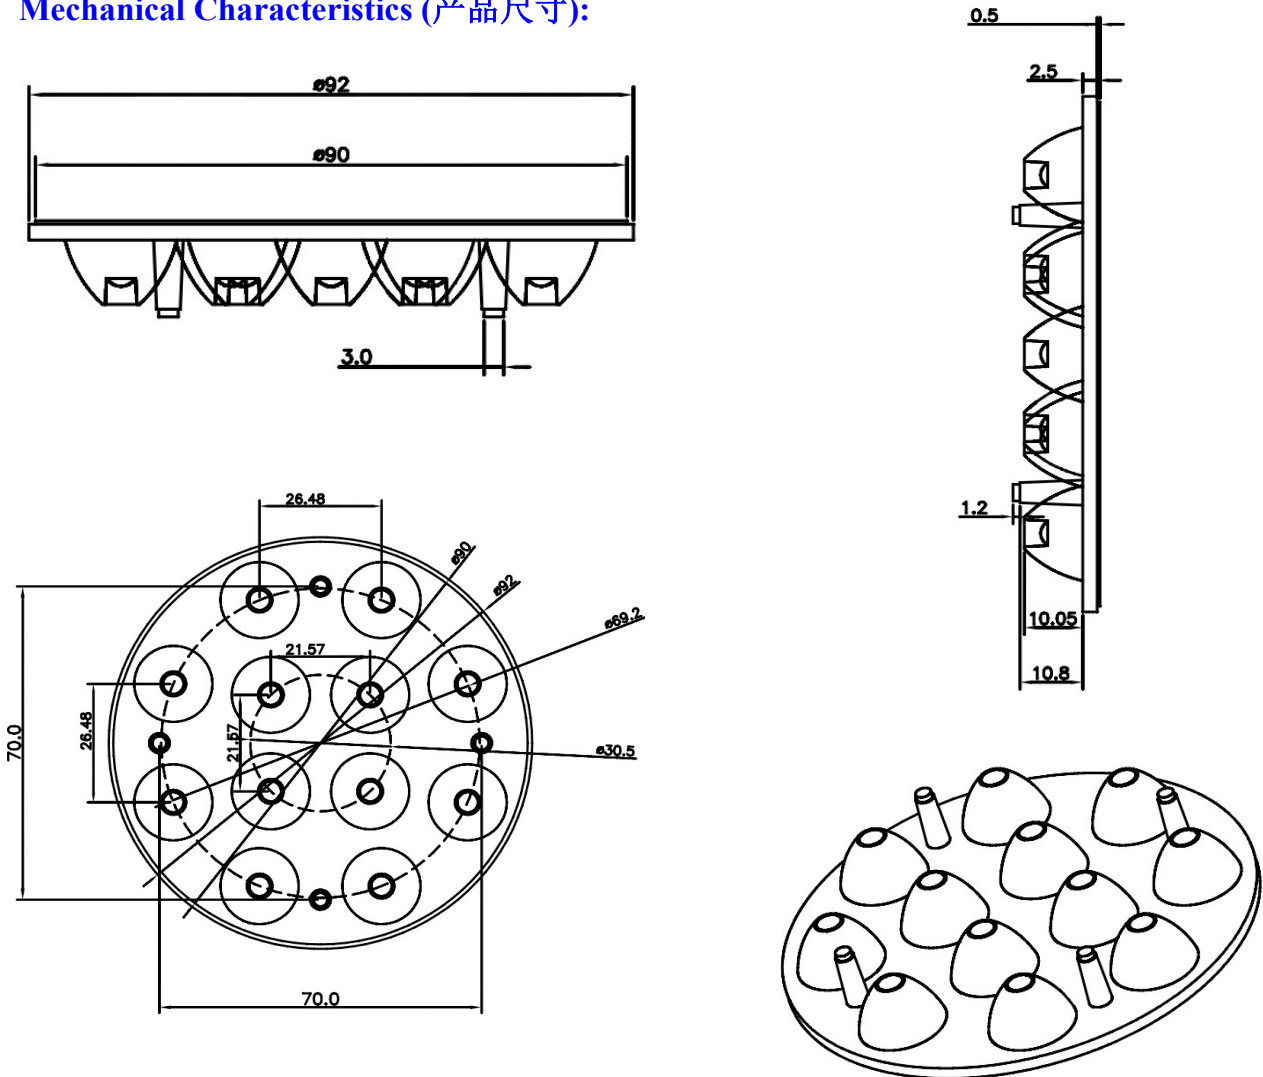

### Product Parameters (产品描述)

出光角度 | Beam Angle: 5/10/15/20/25/30/38/45/60/85°

产品材料 | Material: PMMA

工作温度 | Work Temp: <85°C

支架颜色 | Holder Color: N/A

透光率 | Transmittance: 93%

匹配LED | Match Led: Dome/Flat 3030/3535 Leds

Part Number	Lens Surface	Dimension	Beam Angle
KB-P92-5-12-XP	transparent	Φ92.0*H13.8mm	~5°
KB-P92-10-12-XP	transparent	Φ92.0*H13.8mm	~10°
KB-P92-15-12-XP	transparent	Φ92.0*H13.8mm	~15°
KB-P92-20-12-XP	transparent	Φ92.0*H13.8mm	~20°
KB-P92-25-12-XP	transparent	Φ92.0*H13.8mm	~25°
KB-P92-30-12-XP	transparent	Φ92.0*H13.8mm	~30°
KB-P92-38-12-XP	transparent	Φ92.0*H13.8mm	~38°
KB-P92-45-12-XP	transparent	Φ92.0*H13.8mm	~45°
KB-P92-60-12-XP	transparent	Φ92.0*H13.8mm	~60°
KB-P92-85-12-XP	transparent	Φ92.0*H13.8mm	~85°
KB-P92-5P-12-XP	beads	Φ92.0*H13.8mm	~5°
KB-P92-10P-12-XP	beads	Φ92.0*H13.8mm	~10°
KB-P92-15P-12-XP	beads	Φ92.0*H13.8mm	~15°
KB-P92-20P-12-XP	beads	Φ92.0*H13.8mm	~20°
KB-P92-25P-12-XP	beads	Φ92.0*H13.8mm	~25°
KB-P92-30P-12-XP	beads	Φ92.0*H13.8mm	~30°
KB-P92-38P-12-XP	beads	Φ92.0*H13.8mm	~38°
KB-P92-45P-12-XP	beads	Φ92.0*H13.8mm	~45°
KB-P92-60P-12-XP	beads	Φ92.0*H13.8mm	~60°
KB-P92-85P-12-XP	beads	Φ92.0*H13.8mm	~85°

**Mechanical Characteristics (产品尺寸):**

**Product Package (产品包装):**

Inner Box (内盒)	Outer Carton (外箱)
	
<p>9pcs/tray Gross weight: 0.43kg/tray</p>	<p>27 trays/carton 243pcs/carton Gross weight: 12.2kg/CTN Carton Dimension: 40*40*44cm</p>