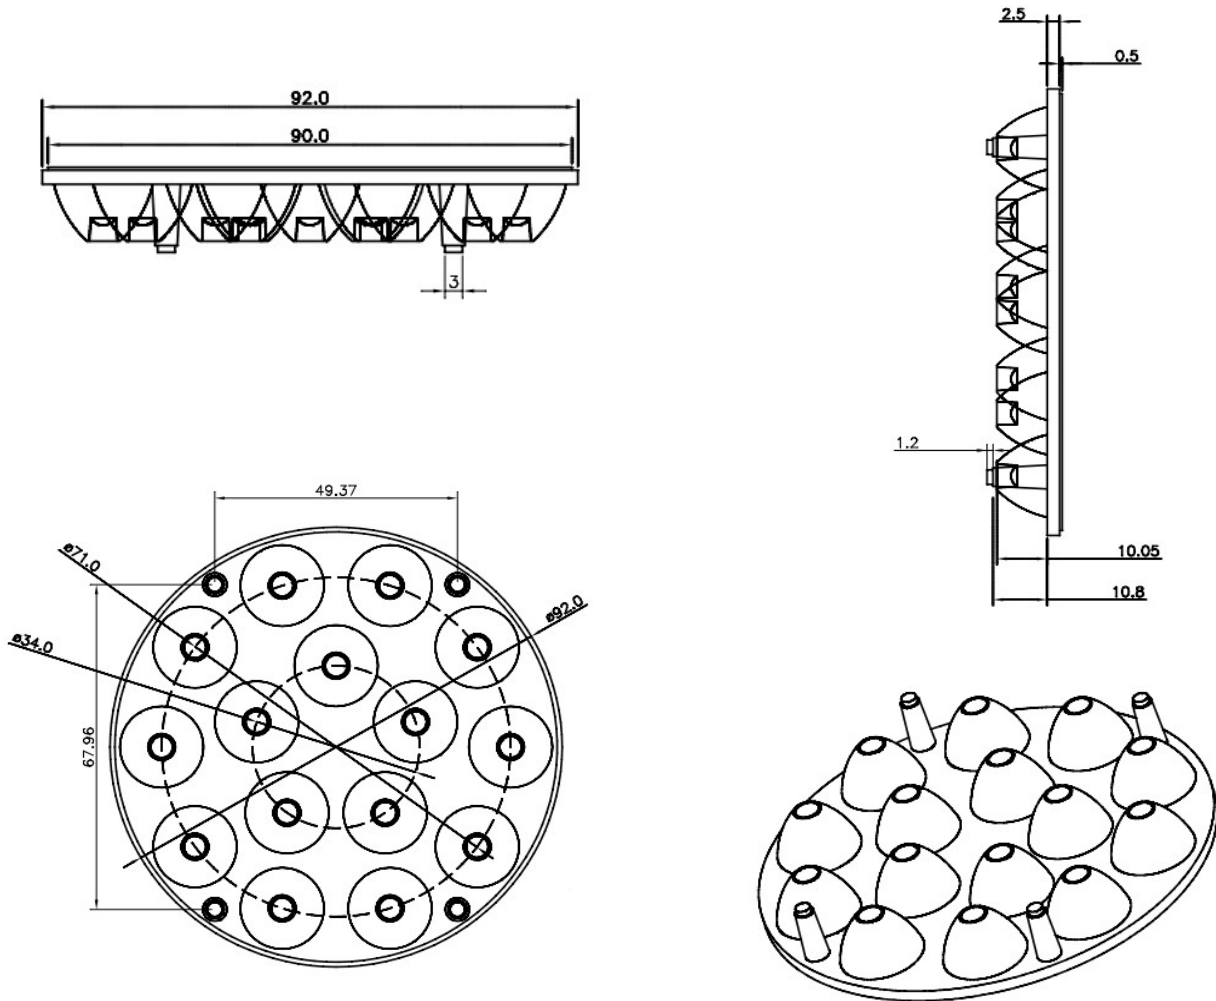

**Product Parameters (产品描述)**

出光角度 | Beam Angle: 5/10/15/20/25/30/38/45/60/85°  
 产品材料 | Material: PMMA  
 工作温度 | Work Temp: <85°C

支架颜色 | Holder Color: N/A  
 透光率 | Transmittance: 93%  
 匹配LED | Match Led: Dome/Flat 3030|3535 Leds

Part Number	Lens Surface	Dimension	Beam Angle
KB-P92-5-15XP	transparent	Φ92.0*H13.8mm	~5°
KB-P92-10-15-XP	transparent	Φ92.0*H13.8mm	~10°
KB-P92-15-15-XP	transparent	Φ92.0*H13.8mm	~15°
KB-P92-20-15-XP	transparent	Φ92.0*H13.8mm	~20°
KB-P92-25-15-XP	transparent	Φ92.0*H13.8mm	~25°
KB-P92-30-15-XP	transparent	Φ92.0*H13.8mm	~30°
KB-P92-38-15-XP	transparent	Φ92.0*H13.8mm	~38°
KB-P92-45-15-XP	transparent	Φ92.0*H13.8mm	~45°
KB-P92-60-15-XP	transparent	Φ92.0*H13.8mm	~60°
KB-P92-85-15-XP	transparent	Φ92.0*H13.8mm	~85°
KB-P92-5P-15-XP	beads	Φ92.0*H13.8mm	~5°
KB-P92-10P-15-XP	beads	Φ92.0*H13.8mm	~10°
KB-P92-15P-15-XP	beads	Φ92.0*H13.8mm	~15°
KB-P92-20P-15-XP	beads	Φ92.0*H13.8mm	~20°
KB-P92-25P-15-XP	beads	Φ92.0*H13.8mm	~25°
KB-P92-30P-15-XP	beads	Φ92.0*H13.8mm	~30°
KB-P92-38P-15-XP	beads	Φ92.0*H13.8mm	~38°
KB-P92-45P-15-XP	beads	Φ92.0*H13.8mm	~45°
KB-P92-60P-15-XP	beads	Φ92.0*H13.8mm	~60°
KB-P92-85P-15-XP	beads	Φ92.0*H13.8mm	~85°

**Mechanical Characteristics (产品尺寸):**

**Product Package (产品包装):**

Inner Box (内盒)	Outer Carton (外箱)
	
<p>9pcs/tray Gross weight: 0.43kg/tray</p>	<p>27 trays/carton 243pcs/carton Gross weight: 12.2kg/CTN Carton Dimension: 40*40*44cm</p>