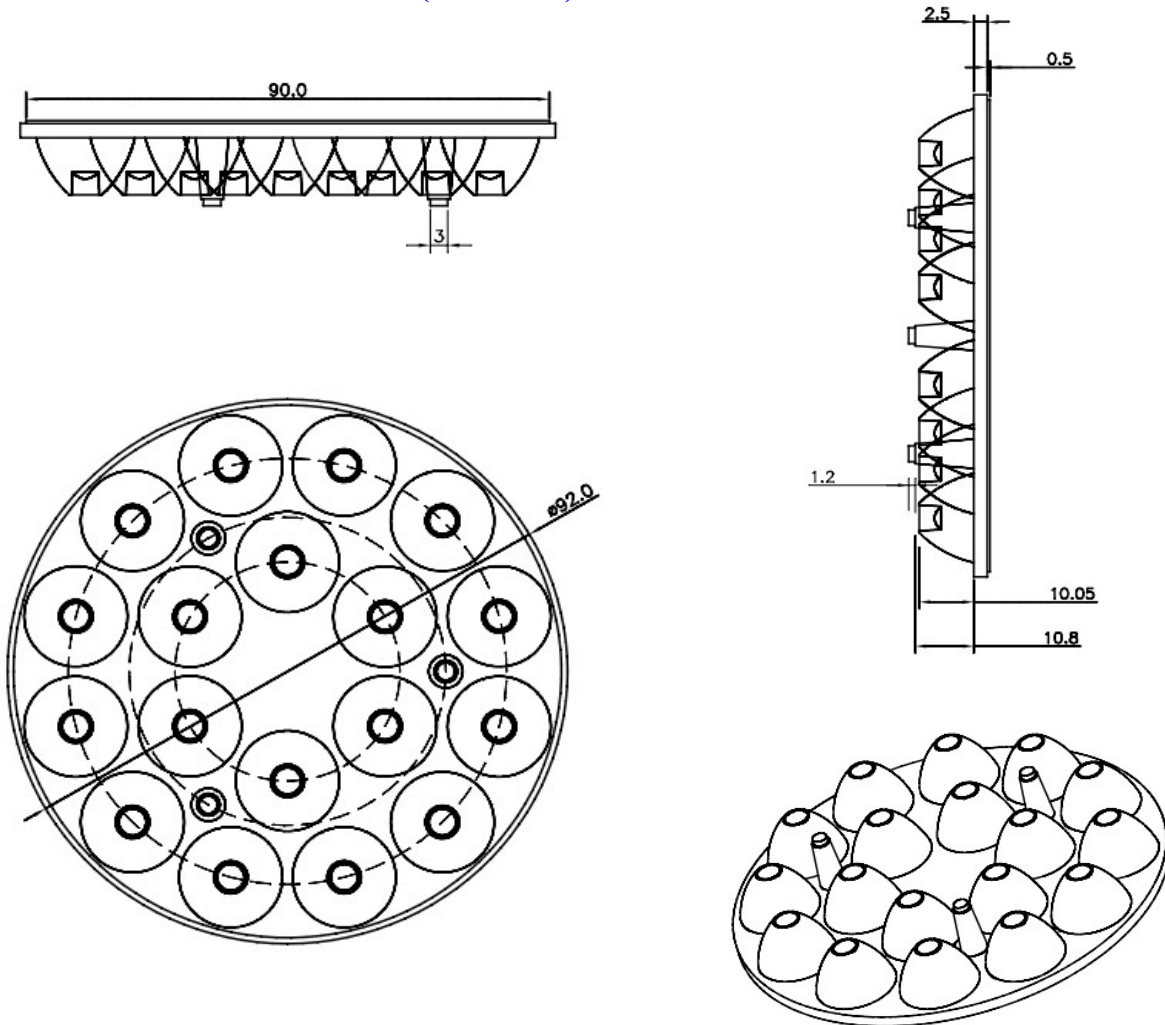

Product Parameters (产品描述)

出光角度 | Beam Angle: 5/10/15/20/25/30/38/45/60/85°
 产品材料 | Material: PMMA
 工作温度 | Work Temp: <85°C

支架颜色 | Holder Color: N/A
 透光率 | Transmittance: 93%
 匹配LED | Match Led: Dome/Flat 3030|3535 Leds

Part Number	Lens Surface	Dimension	Beam Angle
KB-P92-5-18-XP	transparent	Φ92.0*H13.8mm	~5°
KB-P92-10-18-XP	transparent	Φ92.0*H13.8mm	~10°
KB-P92-15-18-XP	transparent	Φ92.0*H13.8mm	~15°
KB-P92-20-18-XP	transparent	Φ92.0*H13.8mm	~20°
KB-P92-25-18-XP	transparent	Φ92.0*H13.8mm	~25°
KB-P92-30-18-XP	transparent	Φ92.0*H13.8mm	~30°
KB-P92-38-18-XP	transparent	Φ92.0*H13.8mm	~38°
KB-P92-45-18-XP	transparent	Φ92.0*H13.8mm	~45°
KB-P92-60-18-XP	transparent	Φ92.0*H13.8mm	~60°
KB-P92-85-18-XP	transparent	Φ92.0*H13.8mm	~85°
KB-P92-5P-18-XP	beads	Φ92.0*H13.8mm	~5°
KB-P92-10P-18-XP	beads	Φ92.0*H13.8mm	~10°
KB-P92-15P-18-XP	beads	Φ92.0*H13.8mm	~15°
KB-P92-20P-18-XP	beads	Φ92.0*H13.8mm	~20°
KB-P92-25P-18-XP	beads	Φ92.0*H13.8mm	~25°
KB-P92-30P-18-XP	beads	Φ92.0*H13.8mm	~30°
KB-P92-38P-18-XP	beads	Φ92.0*H13.8mm	~38°
KB-P92-45P-18-XP	beads	Φ92.0*H13.8mm	~45°
KB-P92-60P-18-XP	beads	Φ92.0*H13.8mm	~60°
KB-P92-85P-18-XP	beads	Φ92.0*H13.8mm	~85°

Mechanical Characteristics (产品尺寸):

Product Package (产品包装):

Inner Box (内盒)	Outer Carton (外箱)
	
<p>9pcs/tray Gross weight: 0.43kg/tray</p>	<p>27 trays/carton 243pcs/carton Gross weight: 12.2kg/CTN Carton Dimension: 40*40*44cm</p>