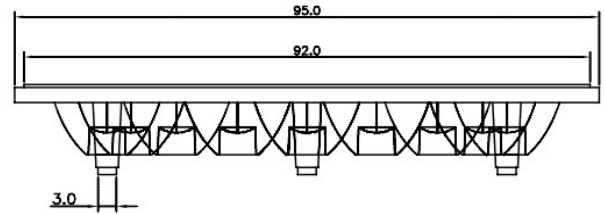

Product Parameters (产品描述)

出光角度 | Beam Angle: 5/10/15/20/25/30/38/45/60/85°
 产品材料 | Material: PMMA
 工作温度 | Work Temp: <85°C

支架颜色 | Holder Color: N/A
 透光率 | Transmittance: 93%
 匹配LED | Match Led: Dome/Flat 3030|3535 Leds

Part Number	Lens Surface	Dimension	Beam Angle
KB-P95-5-12-XP	transparent	Φ95.0*H13.8mm	~5°
KB-P95-10-12-XP	transparent	Φ95.0*H13.8mm	~10°
KB-P95-15-12-XP	transparent	Φ95.0*H13.8mm	~15°
KB-P95-20-12-XP	transparent	Φ95.0*H13.8mm	~20°
KB-P95-25-12-XP	transparent	Φ95.0*H13.8mm	~25°
KB-P95-30-12-XP	transparent	Φ95.0*H13.8mm	~30°
KB-P95-38-12-XP	transparent	Φ95.0*H13.8mm	~38°
KB-P95-45-12-XP	transparent	Φ95.0*H13.8mm	~45°
KB-P95-60-12-XP	transparent	Φ95.0*H13.8mm	~60°
KB-P95-85-12-XP	transparent	Φ95.0*H13.8mm	~85°
KB-P95-5P-12-XP	beads	Φ95.0*H13.8mm	~5°
KB-P95-10P-12-XP	beads	Φ95.0*H13.8mm	~10°
KB-P95-15P-12-XP	beads	Φ95.0*H13.8mm	~15°
KB-P95-20P-12-XP	beads	Φ95.0*H13.8mm	~20°
KB-P95-25P-12-XP	beads	Φ95.0*H13.8mm	~25°
KB-P95-30P-12-XP	beads	Φ95.0*H13.8mm	~30°
KB-P95-38P-12-XP	beads	Φ95.0*H13.8mm	~38°
KB-P95-45P-12-XP	beads	Φ95.0*H13.8mm	~45°
KB-P95-60P-12-XP	beads	Φ95.0*H13.8mm	~60°
KB-P95-85P-12-XP	beads	Φ95.0*H13.8mm	~85°

Mechanical Characteristics (产品尺寸):

Product Package (产品包装):

Inner Box (内盒)	Outer Carton (外箱)
	
<p>9pcs/tray Gross weight: 0.43kg/tray</p>	<p>27 trays/carton 243pcs/carton Gross weight: 12.2kg/CTN Carton Dimension: 40*40*44cm</p>