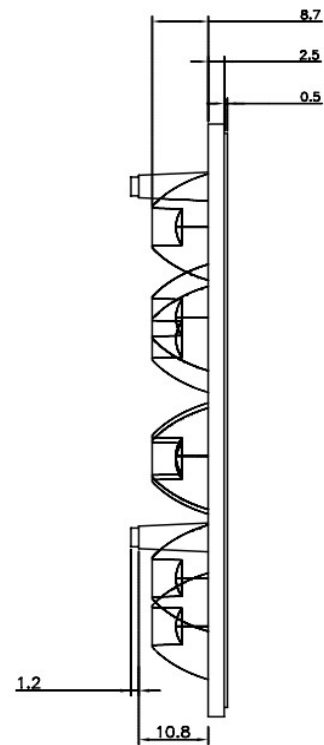

Product Parameters (产品描述)

出光角度 | Beam Angle: 5/10/15/20/25/30/38/45/60/85°
 产品材料 | Material: PMMA
 工作温度 | Work Temp: <85°C

支架颜色 | Holder Color: N/A
 透光率 | Transmittance: 93%
 匹配LED | Match Led: Dome/Flat 3030|3535 Leds

Part Number	Lens Surface	Dimension	Beam Angle
KB-P95-5-12-XP	transparent	Φ95.0*H13.8mm	~5°
KB-P95-10-12-XP	transparent	Φ95.0*H13.8mm	~10°
KB-P95-15-12-XP	transparent	Φ95.0*H13.8mm	~15°
KB-P95-20-12-XP	transparent	Φ95.0*H13.8mm	~20°
KB-P95-25-12-XP	transparent	Φ95.0*H13.8mm	~25°
KB-P95-30-12-XP	transparent	Φ95.0*H13.8mm	~30°
KB-P95-38-12-XP	transparent	Φ95.0*H13.8mm	~38°
KB-P95-45-12-XP	transparent	Φ95.0*H13.8mm	~45°
KB-P95-60-12-XP	transparent	Φ95.0*H13.8mm	~60°
KB-P95-85-12-XP	transparent	Φ95.0*H13.8mm	~85°
KB-P95-5P-12-XP	beads	Φ95.0*H13.8mm	~5°
KB-P95-10P-12-XP	beads	Φ95.0*H13.8mm	~10°
KB-P95-15P-12-XP	beads	Φ95.0*H13.8mm	~15°
KB-P95-20P-12-XP	beads	Φ95.0*H13.8mm	~20°
KB-P95-25P-12-XP	beads	Φ95.0*H13.8mm	~25°
KB-P95-30P-12-XP	beads	Φ95.0*H13.8mm	~30°
KB-P95-38P-12-XP	beads	Φ95.0*H13.8mm	~38°
KB-P95-45P-12-XP	beads	Φ95.0*H13.8mm	~45°
KB-P95-60P-12-XP	beads	Φ95.0*H13.8mm	~60°
KB-P95-85P-12-XP	beads	Φ95.0*H13.8mm	~85°

Mechanical Characteristics (产品尺寸):

Product Package (产品包装):

Inner Box (内盒)	Outer Carton (外箱)
	
<p>9pcs/tray Gross weight: 0.43kg/tray</p>	<p>27 trays/carton 243pcs/carton Gross weight: 12.2kg/CTN Carton Dimension: 40*40*44cm</p>