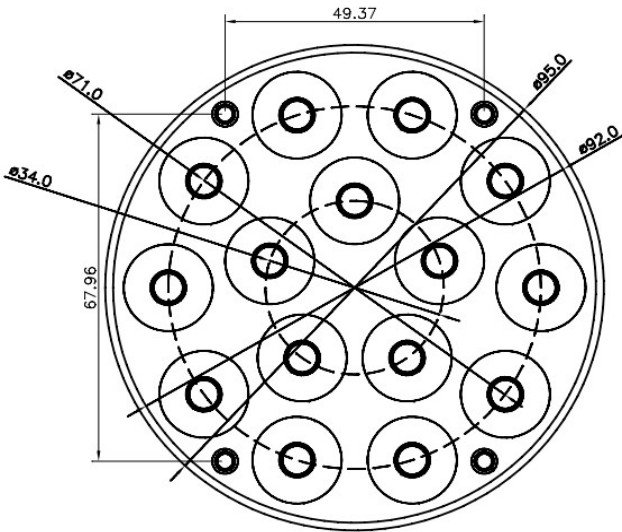

Product Parameters (产品描述)

出光角度 | Beam Angle: 5/10/15/20/25/30/38/45/60/85°

产品材料 | Material: PMMA

工作温度 | Work Temp: <85°C

支架颜色 | Holder Color: N/A

透光率 | Transmittance: 93%

匹配LED | Match Led: Dome/Flat 3030/3535 Leds

Part Number	Lens Surface	Dimension	Beam Angle
KB-P95-5-15-XP	transparent	Φ95.0*H13.8mm	~5°
KB-P95-10-15-XP	transparent	Φ95.0*H13.8mm	~10°
KB-P95-15-15-XP	transparent	Φ95.0*H13.8mm	~15°
KB-P95-20-15-XP	transparent	Φ95.0*H13.8mm	~20°
KB-P95-25-15-XP	transparent	Φ95.0*H13.8mm	~25°
KB-P95-30-12-XP	transparent	Φ95.0*H13.8mm	~30°
KB-P95-38-15-XP	transparent	Φ95.0*H13.8mm	~38°
KB-P95-45-15-XP	transparent	Φ95.0*H13.8mm	~45°
KB-P95-60-15-XP	transparent	Φ95.0*H13.8mm	~60°
KB-P95-85-15-XP	transparent	Φ95.0*H13.8mm	~85°
KB-P95-5P-15-XP	beads	Φ95.0*H13.8mm	~5°
KB-P95-10P-15-XP	beads	Φ95.0*H13.8mm	~10°
KB-P95-15P-15-XP	beads	Φ95.0*H13.8mm	~15°
KB-P95-20P-15-XP	beads	Φ95.0*H13.8mm	~20°
KB-P95-25P-15-XP	beads	Φ95.0*H13.8mm	~25°
KB-P95-30P-15-XP	beads	Φ95.0*H13.8mm	~30°
KB-P95-38P-15-XP	beads	Φ95.0*H13.8mm	~38°
KB-P95-45P-15-XP	beads	Φ95.0*H13.8mm	~45°
KB-P95-60P-15-XP	beads	Φ95.0*H13.8mm	~60°
KB-P95-85P-15-XP	beads	Φ95.0*H13.8mm	~85°

Mechanical Characteristics (产品尺寸):

Product Package (产品包装):

Inner Box (内盒)	Outer Carton (外箱)
	
<p>9pcs/tray Gross weight: 0.43kg/tray</p>	<p>27 trays/carton 243pcs/carton Gross weight: 12.2kg/CTN Carton Dimension: 40*40*44cm</p>