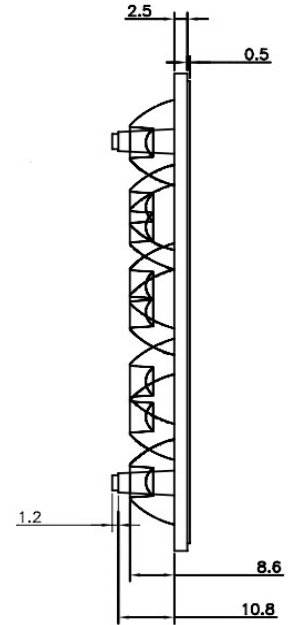

Product Parameters (产品描述)

出光角度 | Beam Angle: 5/10/15/20/25/30/38/45/60/85°

产品材料 | Material: PMMA

工作温度 | Work Temp: <85°C

支架颜色 | Holder Color: N/A

透光率 | Transmittance: 93%

匹配LED | Match Led: Dome/Flat 3030/3535 Leds

Part Number	Lens Surface	Dimension	Beam Angle
KB-P95-5-15-XP	transparent	Φ95.0*H13.8mm	~5°
KB-P95-10-15-XP	transparent	Φ95.0*H13.8mm	~10°
KB-P95-15-15-XP	transparent	Φ95.0*H13.8mm	~15°
KB-P95-20-15-XP	transparent	Φ95.0*H13.8mm	~20°
KB-P95-25-15-XP	transparent	Φ95.0*H13.8mm	~25°
KB-P95-30-12-XP	transparent	Φ95.0*H13.8mm	~30°
KB-P95-38-15-XP	transparent	Φ95.0*H13.8mm	~38°
KB-P95-45-15-XP	transparent	Φ95.0*H13.8mm	~45°
KB-P95-60-15-XP	transparent	Φ95.0*H13.8mm	~60°
KB-P95-85-15-XP	transparent	Φ95.0*H13.8mm	~85°
KB-P95-5P-15-XP	beads	Φ95.0*H13.8mm	~5°
KB-P95-10P-15-XP	beads	Φ95.0*H13.8mm	~10°
KB-P95-15P-15-XP	beads	Φ95.0*H13.8mm	~15°
KB-P95-20P-15-XP	beads	Φ95.0*H13.8mm	~20°
KB-P95-25P-15-XP	beads	Φ95.0*H13.8mm	~25°
KB-P95-30P-15-XP	beads	Φ95.0*H13.8mm	~30°
KB-P95-38P-15-XP	beads	Φ95.0*H13.8mm	~38°
KB-P95-45P-15-XP	beads	Φ95.0*H13.8mm	~45°
KB-P95-60P-15-XP	beads	Φ95.0*H13.8mm	~60°
KB-P95-85P-15-XP	beads	Φ95.0*H13.8mm	~85°

Mechanical Characteristics (产品尺寸):

Product Package (产品包装):

Inner Box (内盒)	Outer Carton (外箱)
	
<p>9pcs/tray Gross weight: 0.43kg/tray</p>	<p>27 trays/carton 243pcs/carton Gross weight: 12.2kg/CTN Carton Dimension: 40*40*44cm</p>