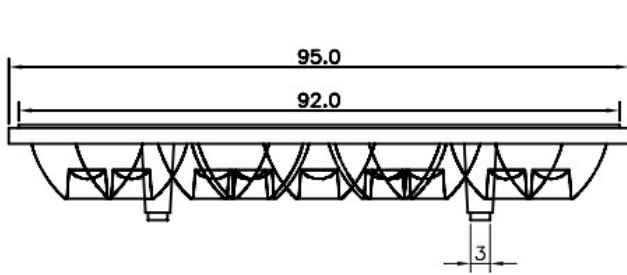

Product Parameters (产品描述)

出光角度 | Beam Angle: 5/10/15/20/25/30/38/45/60/85°

产品材料 | Material: PMMA

工作温度 | Work Temp: <85°C

支架颜色 | Holder Color: N/A

透光率 | Transmittance: 93%

匹配LED | Match Led: Dome/Flat 3030/3535 Leds

Part Number	Lens Surface	Dimension	Beam Angle
KB-P95-5-15-XP	transparent	Φ95.0*H13.8mm	~5°
KB-P95-10-15-XP	transparent	Φ95.0*H13.8mm	~10°
KB-P95-15-15-XP	transparent	Φ95.0*H13.8mm	~15°
KB-P95-20-15-XP	transparent	Φ95.0*H13.8mm	~20°
KB-P95-25-15-XP	transparent	Φ95.0*H13.8mm	~25°
KB-P95-30-12-XP	transparent	Φ95.0*H13.8mm	~30°
KB-P95-38-15-XP	transparent	Φ95.0*H13.8mm	~38°
KB-P95-45-15-XP	transparent	Φ95.0*H13.8mm	~45°
KB-P95-60-15-XP	transparent	Φ95.0*H13.8mm	~60°
KB-P95-85-15-XP	transparent	Φ95.0*H13.8mm	~85°
KB-P95-5P-15-XP	beads	Φ95.0*H13.8mm	~5°
KB-P95-10P-15-XP	beads	Φ95.0*H13.8mm	~10°
KB-P95-15P-15-XP	beads	Φ95.0*H13.8mm	~15°
KB-P95-20P-15-XP	beads	Φ95.0*H13.8mm	~20°
KB-P95-25P-15-XP	beads	Φ95.0*H13.8mm	~25°
KB-P95-30P-15-XP	beads	Φ95.0*H13.8mm	~30°
KB-P95-38P-15-XP	beads	Φ95.0*H13.8mm	~38°
KB-P95-45P-15-XP	beads	Φ95.0*H13.8mm	~45°
KB-P95-60P-15-XP	beads	Φ95.0*H13.8mm	~60°
KB-P95-85P-15-XP	beads	Φ95.0*H13.8mm	~85°

Mechanical Characteristics (产品尺寸):

Product Package (产品包装):

Inner Box (内盒)	Outer Carton (外箱)
	
<p>9pcs/tray Gross weight: 0.43kg/tray</p>	<p>27 trays/carton 243pcs/carton Gross weight: 12.2kg/CTN Carton Dimension: 40*40*44cm</p>