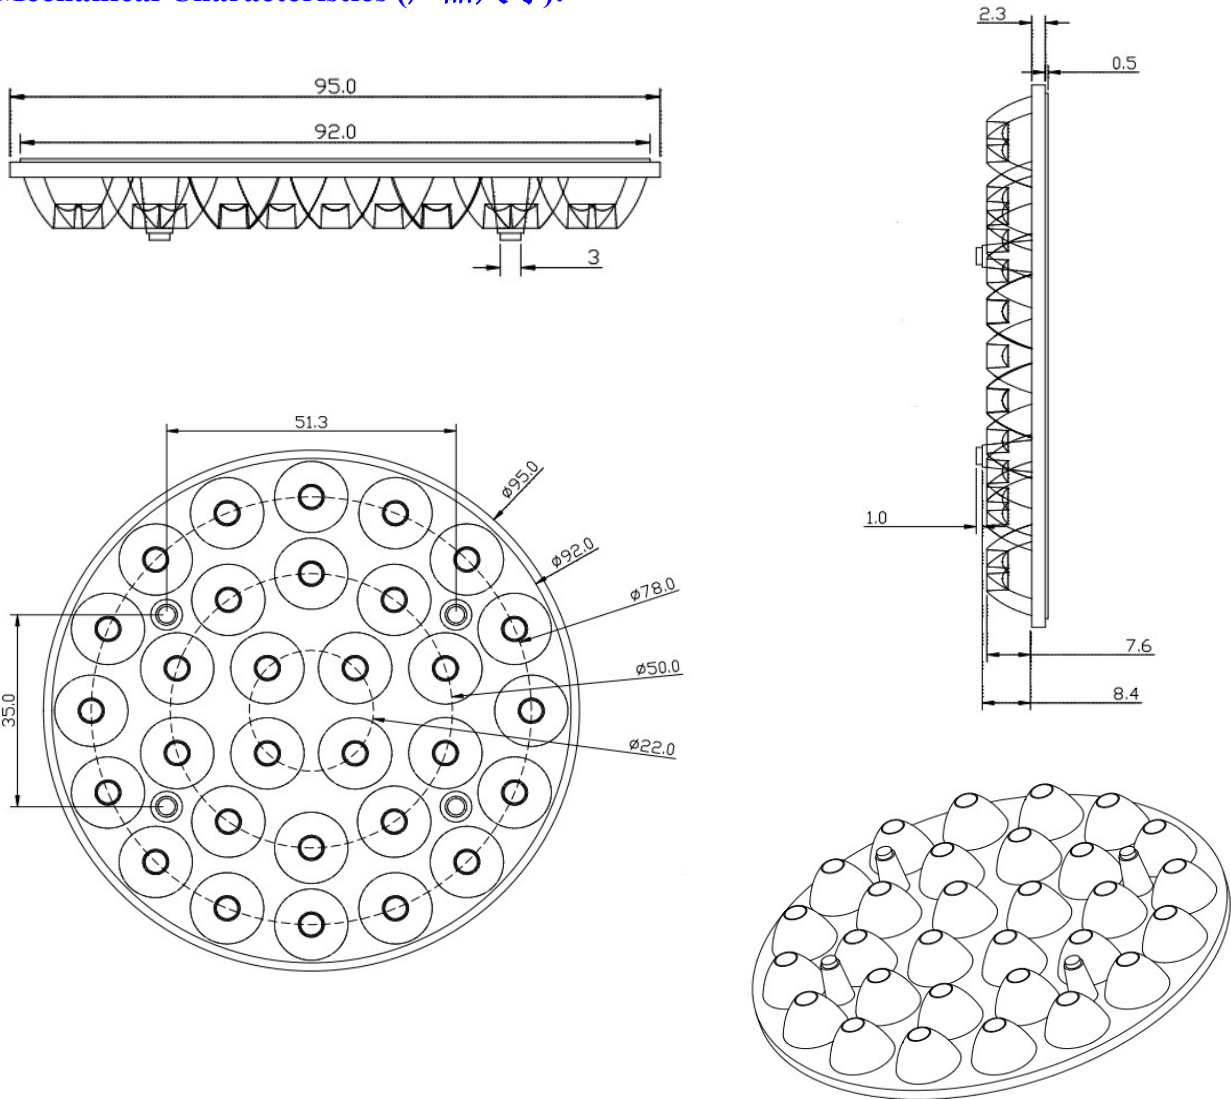

### Product Parameters (产品描述)

出光角度 | Beam Angle: 15°  
产品材料 | Material: PMMA  
工作温度 | Work Temp: <85°C

支架颜色 | Holder Color: N/A  
透光率 | Transmittance: 93%  
匹配LED | Match Led: Dome/Flat 3030|3535 Leds

Part Number	Lens Surface	Dimension	Beam Angle
KB-P95-15-30-XP	transparent	Φ95.0*H11.2mm	~15°
KB-P95-15P-30-XP	beads	Φ95.0*H11.2mm	~15°

**Mechanical Characteristics (产品尺寸):**

**Product Package (产品包装):**

Inner Box (内盒)	Outer Carton (外箱)
	
<p>9pcs/tray Gross weight: 0.43kg/tray</p>	<p>27 trays/carton 243pcs/carton Gross weight: 12.2kg/CTN Carton Dimension: 40*40*44cm</p>