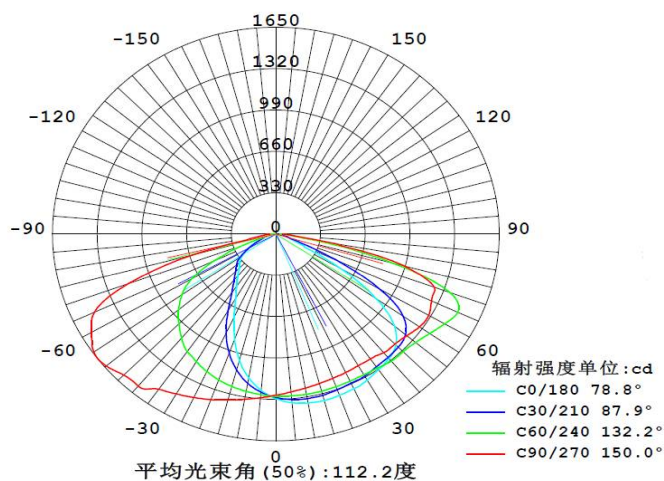

Optical Characteristics (光学测试报告):