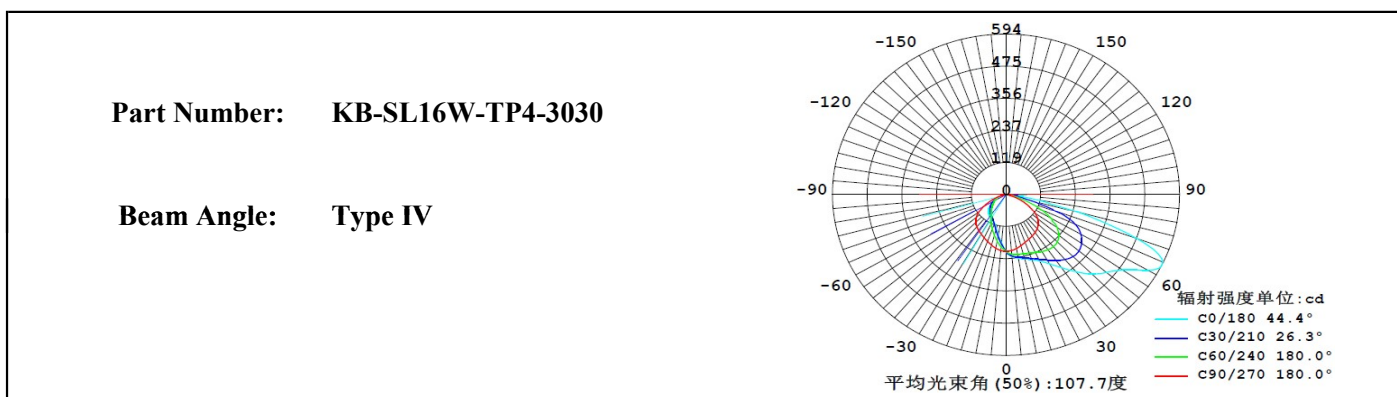

Part Number	Dimension	Beam Angle
KB-HB16W-15-3030	L49.5*W49.5mm	~15°
KB-HB16W-25-3030	L49.5*W49.5mm	~25°
KB-HB16W-40-3030	L49.5*W49.5mm	~40°
KB-HB16W-60-3030	L49.5*W49.5mm	~60°
KB-HB16W-90-3030	L49.5*W49.5mm	~90°
KB-SL16W-PX-3030	L49.5*W49.5mm	~45° Polarized
KB-SL16W-TP1-3030	L49.5*W49.5mm	Type I
KB-SL16W-TP2-3030	L49.5*W49.5mm	Type II
KB-SL16W-TP3-3030	L49.5*W49.5mm	Type III
KB-SL16W-TP4-3030	L49.5*W49.5mm	Type IV
KB-SL16W-TP5-3030	L49.5*W49.5mm	~130°
KB-SL16W-90*120-3030	L49.5*W49.5mm	~90*120°
KB-SL16W-40*110-3030	L49.5*W49.5mm	~40*110°
KB-SL16W-100*160-3030	L49.5*W49.5mm	~100*160°

Light Distribution Curve (配光曲线图):

Light Distribution Curve (配光曲线图):

Light Distribution Curve (配光曲线图):

Light Distribution Curve (配光曲线图):

Part Number: KB-SL16W-40110-3030

Beam Angle: 40*110°

平均光束角(50%): 64.8° 单位: cd/k1m

Part Number: KB-SL16W-100160-3030

Beam Angle: 100*160°

平均光束角(50%): 130.6° 单位: cd/k1m

Mechanical Drawing (产品尺寸):