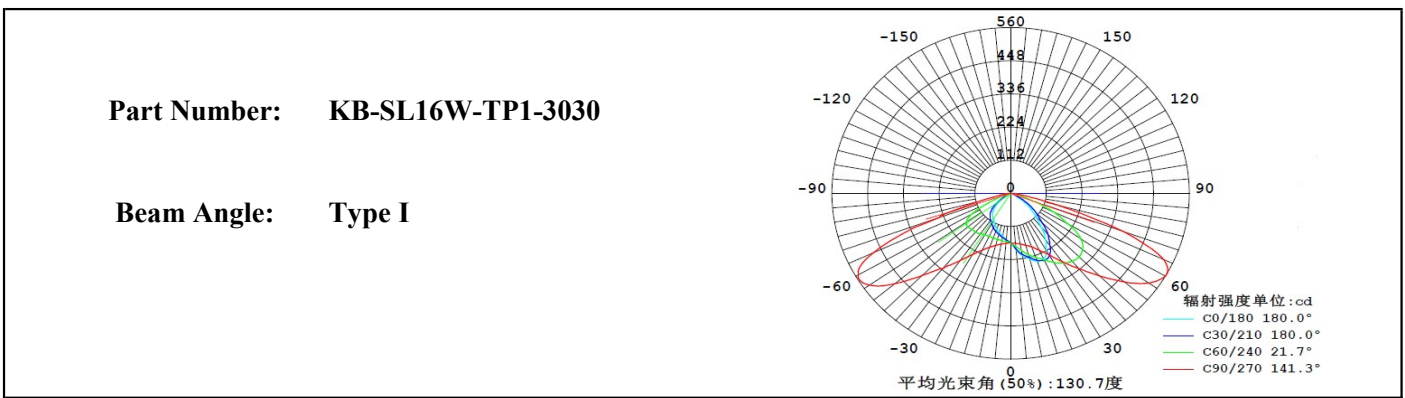

Product Parameters (产品描述)

产品编号 | Part Number: KB-HB/SL16W-xx-3030
出光角度 | Beam Angle: 15/25/40/60/90/ASY°
产品材料 | Material: PC
工作温度 | Work Temperature: <110°C

安装方式 | Fastening: Screws
支架颜色 | Holder Color: N/A
透光率 | Transmittance: 93%
匹配LED | Match Led: SMD3030/2835

Part Number	Dimension	Beam Angle
KB-HB16W-15-3030	L49.5*W49.5mm	~15°
KB-HB16W-25-3030	L49.5*W49.5mm	~25°
KB-HB16W-40-3030	L49.5*W49.5mm	~40°
KB-HB16W-60-3030	L49.5*W49.5mm	~60°
KB-HB16W-90-3030	L49.5*W49.5mm	~90°
KB-SL16W-PX-3030	L49.5*W49.5mm	~45° Polarized
KB-SL16W-TP1-3030	L49.5*W49.5mm	Type I
KB-SL16W-TP2-3030	L49.5*W49.5mm	Type II
KB-SL16W-TP3-3030	L49.5*W49.5mm	Type III
KB-SL16W-TP4-3030	L49.5*W49.5mm	Type IV
KB-SL16W-TP5-3030	L49.5*W49.5mm	~130°
KB-SL16W-90*120-3030	L49.5*W49.5mm	~90*120°
KB-SL16W-40*110-3030	L49.5*W49.5mm	~40*110°
KB-SL16W-100*160-3030	L49.5*W49.5mm	~100*160°

Light Distribution Curve (配光曲线图):

Light Distribution Curve (配光曲线图):

Light Distribution Curve (配光曲线图):

Light Distribution Curve (配光曲线图):

Part Number: KB-SL16W-40110-3030

Beam Angle: 40*110°

平均光束角(50%): 64.8° 单位: cd/k1m

Part Number: KB-SL16W-100160-3030

Beam Angle: 100*160°

平均光束角(50%): 130.6° 单位: cd/k1m

Mechanical Drawing (产品尺寸):