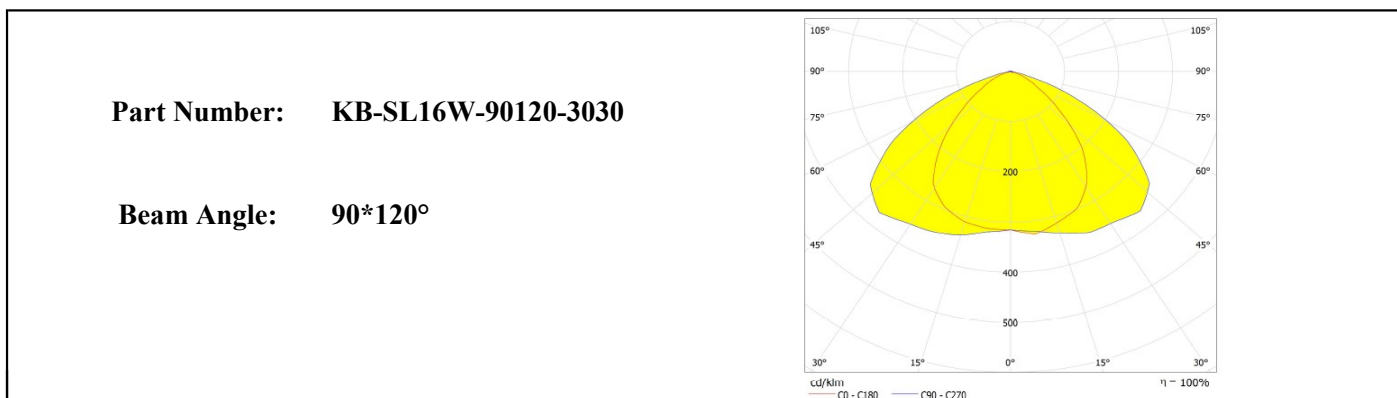

Part Number	Dimension	Beam Angle
KB-HB16W-15-3030	L49.5*W49.5mm	~15°
KB-HB16W-25-3030	L49.5*W49.5mm	~25°
KB-HB16W-40-3030	L49.5*W49.5mm	~40°
KB-HB16W-60-3030	L49.5*W49.5mm	~60°
KB-HB16W-90-3030	L49.5*W49.5mm	~90°
KB-SL16W-PX-3030	L49.5*W49.5mm	~45° Polarized
KB-SL16W-TP1-3030	L49.5*W49.5mm	Type I
KB-SL16W-TP2-3030	L49.5*W49.5mm	Type II
KB-SL16W-TP3-3030	L49.5*W49.5mm	Type III
KB-SL16W-TP4-3030	L49.5*W49.5mm	Type IV
KB-SL16W-TP5-3030	L49.5*W49.5mm	~130°
KB-SL16W-90*120-3030	L49.5*W49.5mm	~90*120°
KB-SL16W-40*110-3030	L49.5*W49.5mm	~40*110°
KB-SL16W-100*160-3030	L49.5*W49.5mm	~100*160°

Light Distribution Curve (配光曲线图):

Light Distribution Curve (配光曲线图):

Light Distribution Curve (配光曲线图):

Light Distribution Curve (配光曲线图):

Part Number: KB-SL16W-40110-3030

Beam Angle: 40*110°

平均光束角(50%): 64.8° 单位: cd/k1m

Part Number: KB-SL16W-100160-3030

Beam Angle: 100*160°

平均光束角(50%): 130.6° 单位: cd/k1m

Mechanical Drawing (产品尺寸):