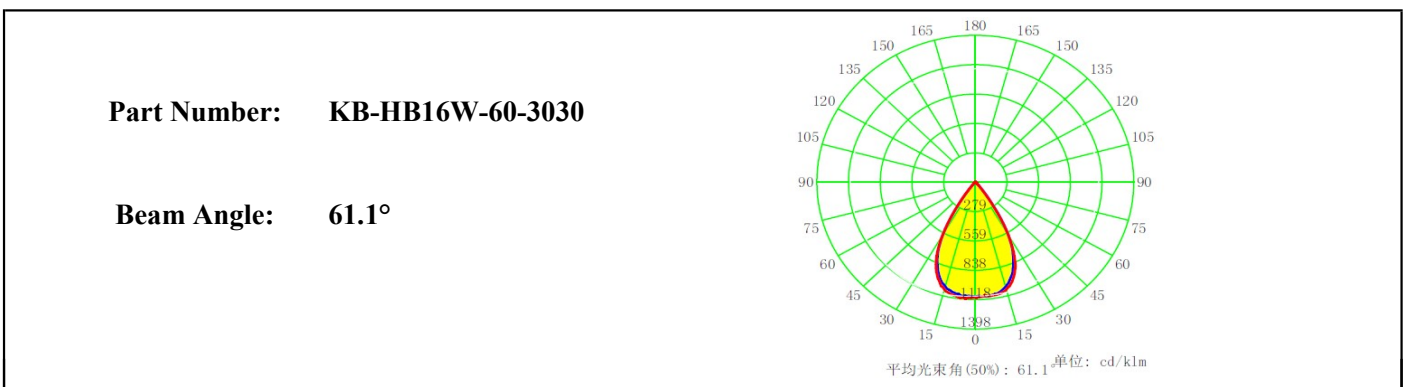

Product Parameters (产品描述)

产品编号 | Part Number: KB-HB/SL16W-xx-3030
出光角度 | Beam Angle: 15/25/40/60/90/ASY°
产品材料 | Material: PC
工作温度 | Work Temperature: <110°C

安装方式 | Fastening: Screws
支架颜色 | Holder Color: N/A
透光率 | Transmittance: 93%
匹配LED | Match Led: SMD3030/2835

Part Number	Dimension	Beam Angle
KB-HB16W-15-3030	L49.5*W49.5mm	~15°
KB-HB16W-25-3030	L49.5*W49.5mm	~25°
KB-HB16W-40-3030	L49.5*W49.5mm	~40°
KB-HB16W-60-3030	L49.5*W49.5mm	~60°
KB-HB16W-90-3030	L49.5*W49.5mm	~90°
KB-SL16W-PX-3030	L49.5*W49.5mm	~45° Polarized
KB-SL16W-TP1-3030	L49.5*W49.5mm	Type I
KB-SL16W-TP2-3030	L49.5*W49.5mm	Type II
KB-SL16W-TP3-3030	L49.5*W49.5mm	Type III
KB-SL16W-TP4-3030	L49.5*W49.5mm	Type IV
KB-SL16W-TP5-3030	L49.5*W49.5mm	~130°
KB-SL16W-90*120-3030	L49.5*W49.5mm	~90*120°
KB-SL16W-40*110-3030	L49.5*W49.5mm	~40*110°
KB-SL16W-100*160-3030	L49.5*W49.5mm	~100*160°

Light Distribution Curve (配光曲线图):

Light Distribution Curve (配光曲线图):

Light Distribution Curve (配光曲线图):

Light Distribution Curve (配光曲线图):

Part Number: KB-SL16W-40110-3030

Beam Angle: 40*110°

平均光束角(50%): 64.8° 单位: cd/k1m

Part Number: KB-SL16W-100160-3030

Beam Angle: 100*160°

平均光束角(50%): 130.6° 单位: cd/k1m

Mechanical Drawing (产品尺寸):