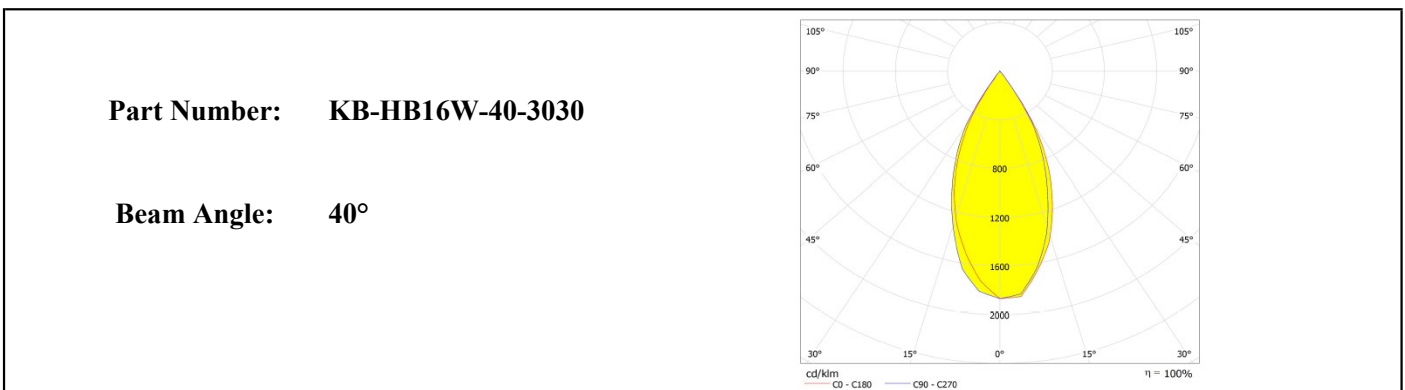

Product Parameters (产品描述)

产品编号 | Part Number: KB-HB/SL16W-xx-3030
出光角度 | Beam Angle: 15/25/40/60/90/ASY°
产品材料 | Material: PC
工作温度 | Work Temperature: <110°C

安装方式 | Fastening: Screws
支架颜色 | Holder Color: N/A
透光率 | Transmittance: 93%
匹配LED | Match Led: SMD3030/2835

Part Number	Dimension	Beam Angle
KB-HB16W-15-3030	L49.5*W49.5mm	~15°
KB-HB16W-25-3030	L49.5*W49.5mm	~25°
KB-HB16W-40-3030	L49.5*W49.5mm	~40°
KB-HB16W-60-3030	L49.5*W49.5mm	~60°
KB-HB16W-90-3030	L49.5*W49.5mm	~90°
KB-SL16W-PX-3030	L49.5*W49.5mm	~45° Polarized
KB-SL16W-TP1-3030	L49.5*W49.5mm	Type I
KB-SL16W-TP2-3030	L49.5*W49.5mm	Type II
KB-SL16W-TP3-3030	L49.5*W49.5mm	Type III
KB-SL16W-TP4-3030	L49.5*W49.5mm	Type IV
KB-SL16W-TP5-3030	L49.5*W49.5mm	~130°
KB-SL16W-90*120-3030	L49.5*W49.5mm	~90*120°
KB-SL16W-40*110-3030	L49.5*W49.5mm	~40*110°
KB-SL16W-100*160-3030	L49.5*W49.5mm	~100*160°

Light Distribution Curve (配光曲线图):

Light Distribution Curve (配光曲线图):

Light Distribution Curve (配光曲线图):

Light Distribution Curve (配光曲线图):

Part Number: KB-SL16W-40110-3030

Beam Angle: 40*110°

平均光束角(50%): 64.8° 单位: cd/k1m

Part Number: KB-SL16W-100160-3030

Beam Angle: 100*160°

平均光束角(50%): 130.6° 单位: cd/k1m

Mechanical Drawing (产品尺寸):