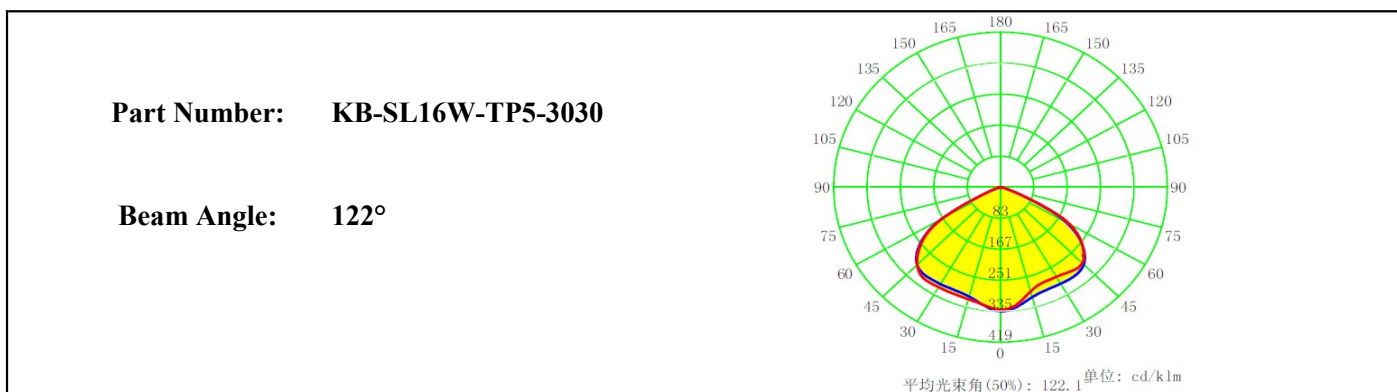

Part Number	Dimension	Beam Angle
KB-HB16W-15-3030	L49.5*W49.5mm	~15°
KB-HB16W-25-3030	L49.5*W49.5mm	~25°
KB-HB16W-40-3030	L49.5*W49.5mm	~40°
KB-HB16W-60-3030	L49.5*W49.5mm	~60°
KB-HB16W-90-3030	L49.5*W49.5mm	~90°
KB-SL16W-PX-3030	L49.5*W49.5mm	~45° Polarized
KB-SL16W-TP1-3030	L49.5*W49.5mm	Type I
KB-SL16W-TP2-3030	L49.5*W49.5mm	Type II
KB-SL16W-TP3-3030	L49.5*W49.5mm	Type III
KB-SL16W-TP4-3030	L49.5*W49.5mm	Type IV
KB-SL16W-TP5-3030	L49.5*W49.5mm	~130°
KB-SL16W-90*120-3030	L49.5*W49.5mm	~90*120°
KB-SL16W-40*110-3030	L49.5*W49.5mm	~40*110°
KB-SL16W-100*160-3030	L49.5*W49.5mm	~100*160°

Light Distribution Curve (配光曲线图):

Light Distribution Curve (配光曲线图):

Light Distribution Curve (配光曲线图):

Light Distribution Curve (配光曲线图):

Part Number: KB-SL16W-40110-3030

Beam Angle: 40*110°

平均光束角(50%): 64.8° 单位: cd/k1m

Part Number: KB-SL16W-100160-3030

Beam Angle: 100*160°

平均光束角(50%): 130.6° 单位: cd/k1m

Mechanical Drawing (产品尺寸):