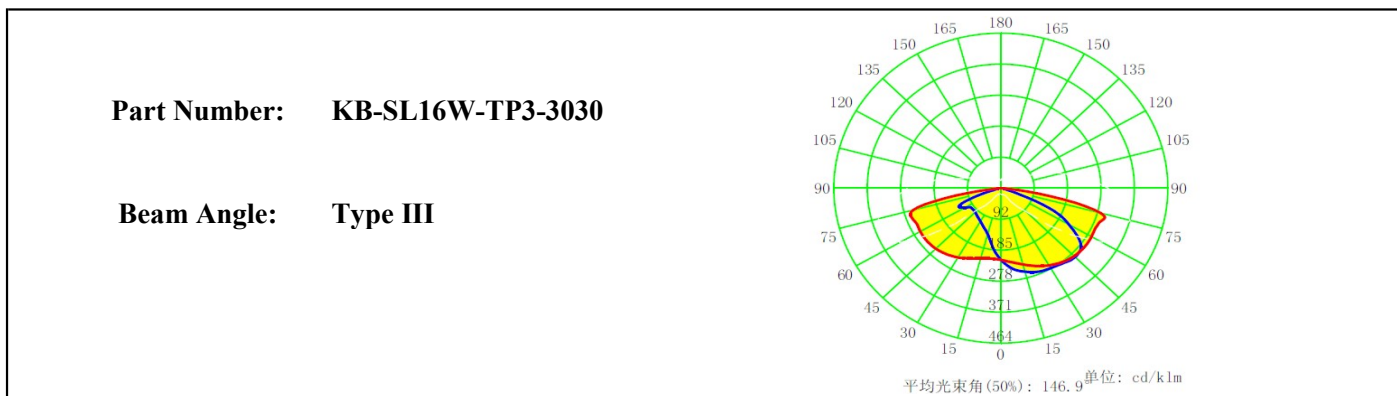

Part Number	Dimension	Beam Angle
KB-HB16W-15-3030	L49.5*W49.5mm	~15°
KB-HB16W-25-3030	L49.5*W49.5mm	~25°
KB-HB16W-40-3030	L49.5*W49.5mm	~40°
KB-HB16W-60-3030	L49.5*W49.5mm	~60°
KB-HB16W-90-3030	L49.5*W49.5mm	~90°
KB-SL16W-PX-3030	L49.5*W49.5mm	~45° Polarized
KB-SL16W-TP1-3030	L49.5*W49.5mm	Type I
KB-SL16W-TP2-3030	L49.5*W49.5mm	Type II
KB-SL16W-TP3-3030	L49.5*W49.5mm	Type III
KB-SL16W-TP4-3030	L49.5*W49.5mm	Type IV
KB-SL16W-TP5-3030	L49.5*W49.5mm	~130°
KB-SL16W-90*120-3030	L49.5*W49.5mm	~90*120°
KB-SL16W-40*110-3030	L49.5*W49.5mm	~40*110°
KB-SL16W-100*160-3030	L49.5*W49.5mm	~100*160°

Light Distribution Curve (配光曲线图):

Light Distribution Curve (配光曲线图):

Light Distribution Curve (配光曲线图):

Light Distribution Curve (配光曲线图):

Part Number: KB-SL16W-40110-3030

Beam Angle: 40*110°

平均光束角(50%): 64.8° 单位: cd/k1m

Part Number: KB-SL16W-100160-3030

Beam Angle: 100*160°

平均光束角(50%): 130.6° 单位: cd/k1m

Mechanical Drawing (产品尺寸):