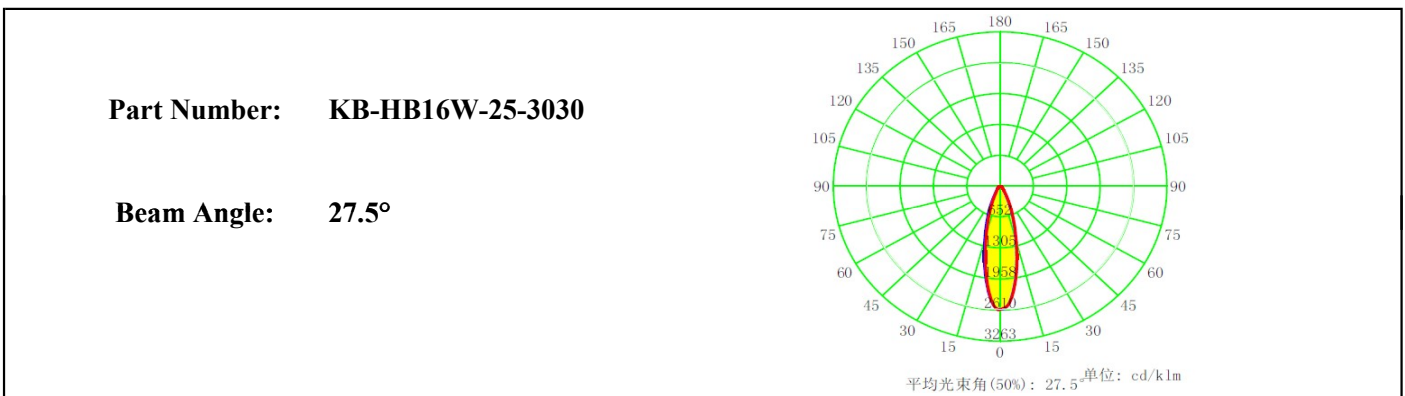

Light Distribution Curve (配光曲线图):