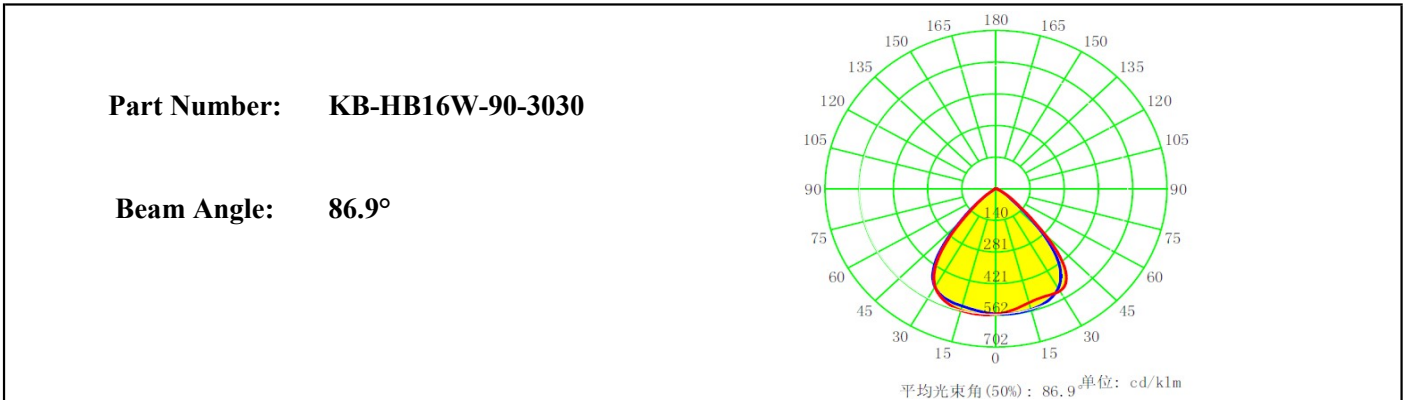

Product Parameters (产品描述)

产品编号 | Part Number: KB-HB/SL16W-xx-3030
出光角度 | Beam Angle: 15/25/40/60/90/ASY°
产品材料 | Material: PC
工作温度 | Work Temperature: <110°C

安装方式 | Fastening: Screws
支架颜色 | Holder Color: N/A
透光率 | Transmittance: 93%
匹配LED | Match Led: SMD3030/2835

Part Number	Dimension	Beam Angle
KB-HB16W-15-3030	L49.5*W49.5mm	~15°
KB-HB16W-25-3030	L49.5*W49.5mm	~25°
KB-HB16W-40-3030	L49.5*W49.5mm	~40°
KB-HB16W-60-3030	L49.5*W49.5mm	~60°
KB-HB16W-90-3030	L49.5*W49.5mm	~90°
KB-SL16W-PX-3030	L49.5*W49.5mm	~45° Polarized
KB-SL16W-TP1-3030	L49.5*W49.5mm	Type I
KB-SL16W-TP2-3030	L49.5*W49.5mm	Type II
KB-SL16W-TP3-3030	L49.5*W49.5mm	Type III
KB-SL16W-TP4-3030	L49.5*W49.5mm	Type IV
KB-SL16W-TP5-3030	L49.5*W49.5mm	~130°
KB-SL16W-90*120-3030	L49.5*W49.5mm	~90*120°
KB-SL16W-40*110-3030	L49.5*W49.5mm	~40*110°
KB-SL16W-100*160-3030	L49.5*W49.5mm	~100*160°

Light Distribution Curve (配光曲线图):

Light Distribution Curve (配光曲线图):

Light Distribution Curve (配光曲线图):

Light Distribution Curve (配光曲线图):

Part Number: KB-SL16W-40110-3030

Beam Angle: 40*110°

平均光束角(50%): 64.8° 单位: cd/k1m

Part Number: KB-SL16W-100160-3030

Beam Angle: 100*160°

平均光束角(50%): 130.6° 单位: cd/k1m

Mechanical Drawing (产品尺寸):