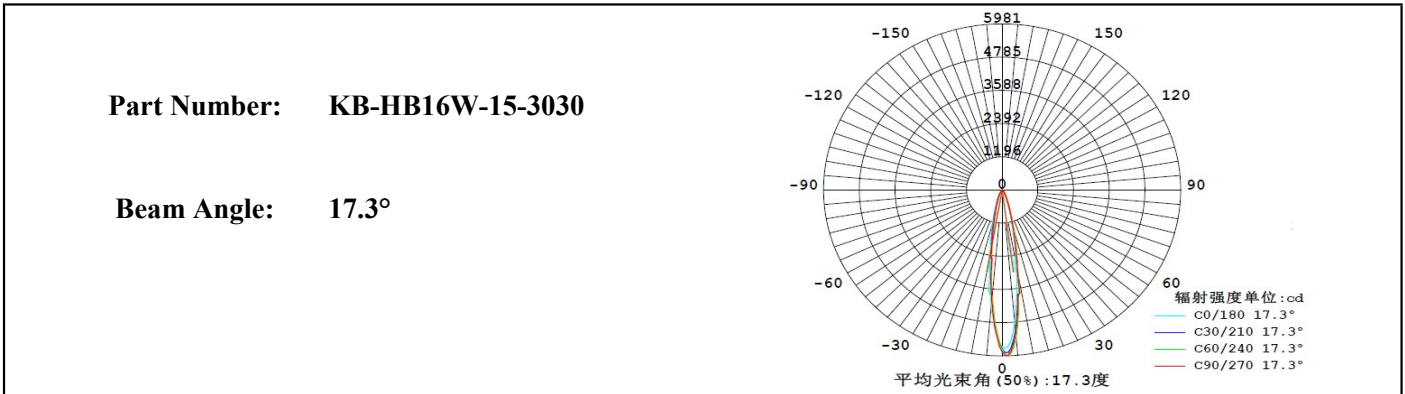

Product Parameters (产品描述)

产品编号 | Part Number: KB-HB/SL16W-xx-3030
出光角度 | Beam Angle: 15/25/40/60/90/ASY°
产品材料 | Material: PC
工作温度 | Work Temperature: <110°C

安装方式 | Fastening: Screws
支架颜色 | Holder Color: N/A
透光率 | Transmittance: 93%
匹配LED | Match Led: SMD3030/2835

Part Number	Dimension	Beam Angle
KB-HB16W-15-3030	L49.5*W49.5mm	~15°
KB-HB16W-25-3030	L49.5*W49.5mm	~25°
KB-HB16W-40-3030	L49.5*W49.5mm	~40°
KB-HB16W-60-3030	L49.5*W49.5mm	~60°
KB-HB16W-90-3030	L49.5*W49.5mm	~90°
KB-SL16W-PX-3030	L49.5*W49.5mm	~45° Polarized
KB-SL16W-TP1-3030	L49.5*W49.5mm	Type I
KB-SL16W-TP2-3030	L49.5*W49.5mm	Type II
KB-SL16W-TP3-3030	L49.5*W49.5mm	Type III
KB-SL16W-TP4-3030	L49.5*W49.5mm	Type IV
KB-SL16W-TP5-3030	L49.5*W49.5mm	~130°
KB-SL16W-90*120-3030	L49.5*W49.5mm	~90*120°
KB-SL16W-40*110-3030	L49.5*W49.5mm	~40*110°
KB-SL16W-100*160-3030	L49.5*W49.5mm	~100*160°

Light Distribution Curve (配光曲线图):

Light Distribution Curve (配光曲线图):

Light Distribution Curve (配光曲线图):

Light Distribution Curve (配光曲线图):

Part Number: KB-SL16W-40110-3030

Beam Angle: 40*110°

平均光束角(50%): 64.8° 单位: cd/k1m

Part Number: KB-SL16W-100160-3030

Beam Angle: 100*160°

平均光束角(50%): 130.6° 单位: cd/k1m

Mechanical Drawing (产品尺寸):