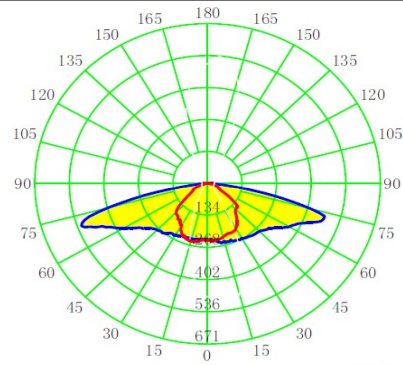

Part Number	Dimension	Beam Angle
KB-HB16W-15-3030	L49.5*W49.5mm	~15°
KB-HB16W-25-3030	L49.5*W49.5mm	~25°
KB-HB16W-40-3030	L49.5*W49.5mm	~40°
KB-HB16W-60-3030	L49.5*W49.5mm	~60°
KB-HB16W-90-3030	L49.5*W49.5mm	~90°
KB-SL16W-PX-3030	L49.5*W49.5mm	~45° Polarized
KB-SL16W-TP1-3030	L49.5*W49.5mm	Type I
KB-SL16W-TP2-3030	L49.5*W49.5mm	Type II
KB-SL16W-TP3-3030	L49.5*W49.5mm	Type III
KB-SL16W-TP4-3030	L49.5*W49.5mm	Type IV
KB-SL16W-TP5-3030	L49.5*W49.5mm	~130°
KB-SL16W-90*120-3030	L49.5*W49.5mm	~90*120°
KB-SL16W-40*110-3030	L49.5*W49.5mm	~40*110°
KB-SL16W-100*160-3030	L49.5*W49.5mm	~100*160°

Light Distribution Curve (配光曲线图):

Light Distribution Curve (配光曲线图):

Light Distribution Curve (配光曲线图):

Light Distribution Curve (配光曲线图):

Part Number: KB-SL16W-40110-3030

Beam Angle: 40*110°

平均光束角(50%): 64.8° 单位: cd/k1m

Part Number: KB-SL16W-100160-3030

Beam Angle: 100*160°

平均光束角(50%): 130.6° 单位: cd/k1m

Mechanical Drawing (产品尺寸):