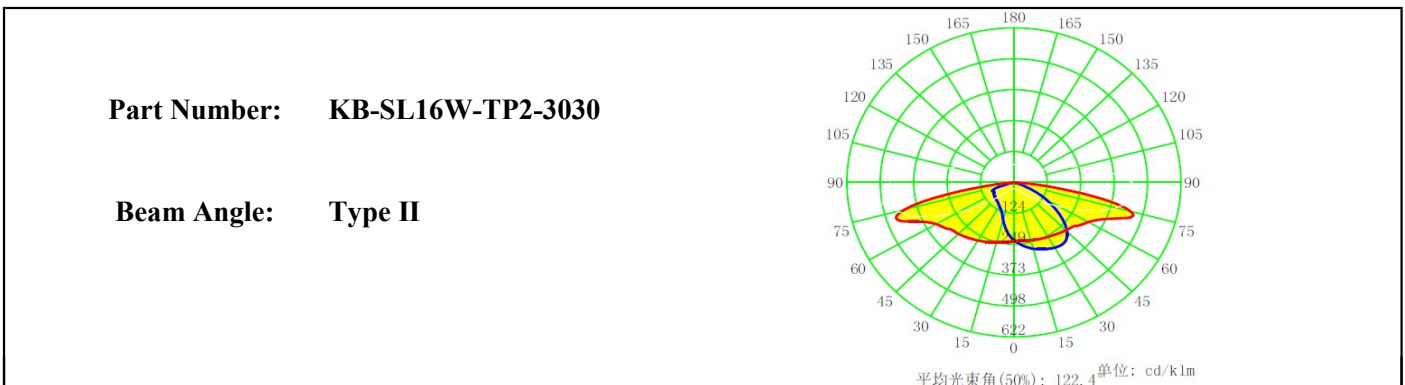

Light Distribution Curve (配光曲线图):