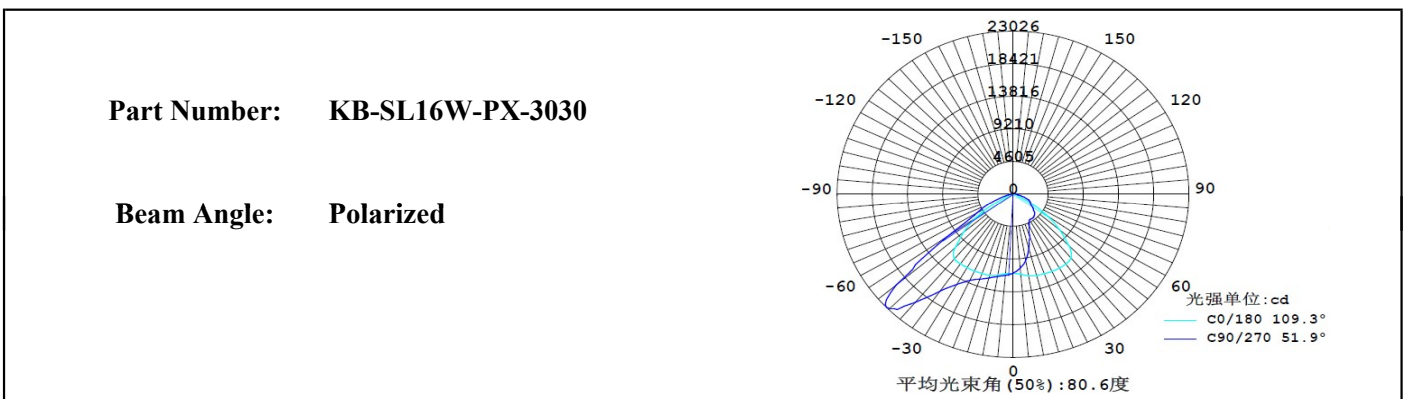

Product Parameters (产品描述)

产品编号 | Part Number: KB-HB/SL16W-xx-3030
出光角度 | Beam Angle: 15/25/40/60/90/ASY°
产品材料 | Material: PC
工作温度 | Work Temperature: <110°C

安装方式 | Fastening: Screws
支架颜色 | Holder Color: N/A
透光率 | Transmittance: 93%
匹配LED | Match Led: SMD3030/2835

Part Number	Dimension	Beam Angle
KB-HB16W-15-3030	L49.5*W49.5mm	~15°
KB-HB16W-25-3030	L49.5*W49.5mm	~25°
KB-HB16W-40-3030	L49.5*W49.5mm	~40°
KB-HB16W-60-3030	L49.5*W49.5mm	~60°
KB-HB16W-90-3030	L49.5*W49.5mm	~90°
KB-SL16W-PX-3030	L49.5*W49.5mm	~45° Polarized
KB-SL16W-TP1-3030	L49.5*W49.5mm	Type I
KB-SL16W-TP2-3030	L49.5*W49.5mm	Type II
KB-SL16W-TP3-3030	L49.5*W49.5mm	Type III
KB-SL16W-TP4-3030	L49.5*W49.5mm	Type IV
KB-SL16W-TP5-3030	L49.5*W49.5mm	~130°
KB-SL16W-90*120-3030	L49.5*W49.5mm	~90*120°
KB-SL16W-40*110-3030	L49.5*W49.5mm	~40*110°
KB-SL16W-100*160-3030	L49.5*W49.5mm	~100*160°

Light Distribution Curve (配光曲线图):

Light Distribution Curve (配光曲线图):

Light Distribution Curve (配光曲线图):

Light Distribution Curve (配光曲线图):

Part Number: KB-SL16W-40110-3030

Beam Angle: 40*110°

平均光束角(50%): 64.8° 单位: cd/k1m

Part Number: KB-SL16W-100160-3030

Beam Angle: 100*160°

平均光束角(50%): 130.6° 单位: cd/k1m

Mechanical Drawing (产品尺寸):