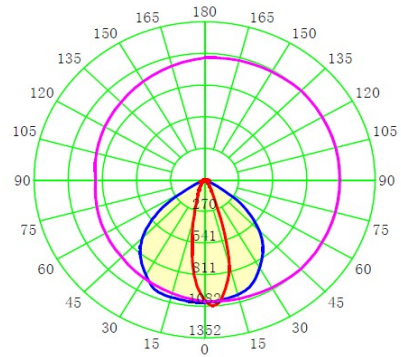

Part Number	Dimension	Beam Angle
KB-HB16W-15-3030	L49.5*W49.5mm	~15°
KB-HB16W-25-3030	L49.5*W49.5mm	~25°
KB-HB16W-40-3030	L49.5*W49.5mm	~40°
KB-HB16W-60-3030	L49.5*W49.5mm	~60°
KB-HB16W-90-3030	L49.5*W49.5mm	~90°
KB-SL16W-PX-3030	L49.5*W49.5mm	~45° Polarized
KB-SL16W-TP1-3030	L49.5*W49.5mm	Type I
KB-SL16W-TP2-3030	L49.5*W49.5mm	Type II
KB-SL16W-TP3-3030	L49.5*W49.5mm	Type III
KB-SL16W-TP4-3030	L49.5*W49.5mm	Type IV
KB-SL16W-TP5-3030	L49.5*W49.5mm	~130°
KB-SL16W-90*120-3030	L49.5*W49.5mm	~90*120°
KB-SL16W-40*110-3030	L49.5*W49.5mm	~40*110°
KB-SL16W-100*160-3030	L49.5*W49.5mm	~100*160°

Light Distribution Curve (配光曲线图):

Light Distribution Curve (配光曲线图):

Light Distribution Curve (配光曲线图):

Light Distribution Curve (配光曲线图):

Part Number: KB-SL16W-40110-3030

Beam Angle: 40*110°

平均光束角(50%): 64.8° 单位: cd/k1m

Part Number: KB-SL16W-100160-3030

Beam Angle: 100*160°

平均光束角(50%): 130.6° 单位: cd/k1m

Mechanical Drawing (产品尺寸):