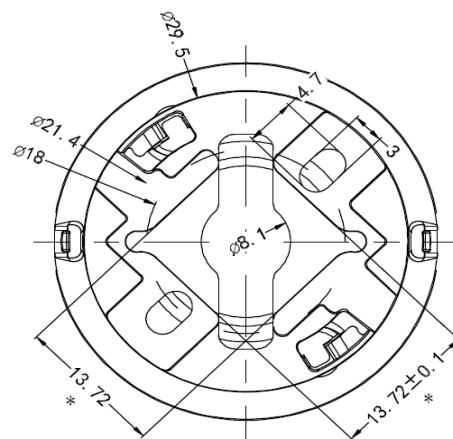

Product Parameters (产品描述)

产品编号 Part Number:	KB-3518-xx-H-COB	安装方式 Fastening:	Screw
出光角度 Beam Angle:	15/24/36/50°	支架颜色 Housing Color:	White Black
产品材料 Material:	PMMA	透光率 Transmittance:	93%
工作温度 Work Temp:	<85°C	匹配LED Match Led:	COB Leds

Part Number	Component	Dimension	Beam Angle
KB-3518-15-H-COB	lens	Φ35*H18MM	~15°
	lens+housing+holder	Φ35*H21MM	
KB-3518-24-H-COB	lens	Φ35*H18MM	~24°
	lens+housing+holder	Φ35*H21MM	
KB-3518-36-H-COB	lens	Φ35*H18MM	~36°
	lens+housing+holder	Φ35*H21MM	
KB-3518-50-H-COB	lens	Φ35*H18MM	~50°
	lens+housing+holder	Φ35*H21MM	

Mechanical Characteristics (产品尺寸):

-7 HOLDER

-6 HOLDER