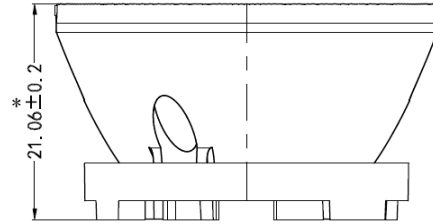

Product Parameters (产品描述)

产品编号 Part Number:	KB-3518-xx-H-COB	安装方式 Fastening:	Screw
出光角度 Beam Angle:	15/24/36/50°	支架颜色 Housing Color:	White Black
产品材料 Material:	PMMA	透光率 Transmittance:	93%
工作温度 Work Temp:	<85°C	匹配LED Match Led:	COB Leds

Part Number	Component	Dimension	Beam Angle
KB-3518-15-H-COB	lens	Φ35*H18MM	~15°
	lens+housing+holder	Φ35*H21MM	
KB-3518-24-H-COB	lens	Φ35*H18MM	~24°
	lens+housing+holder	Φ35*H21MM	
KB-3518-36-H-COB	lens	Φ35*H18MM	~36°
	lens+housing+holder	Φ35*H21MM	
KB-3518-50-H-COB	lens	Φ35*H18MM	~50°
	lens+housing+holder	Φ35*H21MM	

Mechanical Characteristics (产品尺寸):

-7 HOLDER

-6 HOLDER