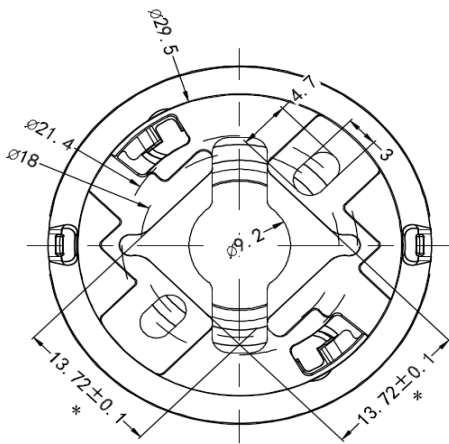

Product Parameters (产品描述)

产品编号 Part Number:	KB-3518-xx-H-COB	安装方式 Fastening:	Screw
出光角度 Beam Angle:	15/24/36/50°	支架颜色 Housing Color:	White Black
产品材料 Material:	PMMA	透光率 Transmittance:	93%
工作温度 Work Temp:	<85°C	匹配LED Match Led:	COB Leds

Part Number	Component	Dimension	Beam Angle
KB-3518-15-H-COB	lens	Φ35*H18MM	~15°
	lens+housing+holder	Φ35*H21MM	
KB-3518-24-H-COB	lens	Φ35*H18MM	~24°
	lens+housing+holder	Φ35*H21MM	
KB-3518-36-H-COB	lens	Φ35*H18MM	~36°
	lens+housing+holder	Φ35*H21MM	
KB-3518-50-H-COB	lens	Φ35*H18MM	~50°
	lens+housing+holder	Φ35*H21MM	

Mechanical Characteristics (产品尺寸):

-7 HOLDER

-6 HOLDER