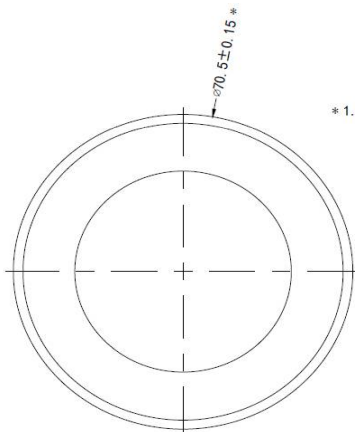

Part Number	Component	Dimension	Beam Angle
KB-4524-15-H-COB	lens	Φ45*H24MM	~15°
	lens+housing+holder	Φ45*H27MM	
	+(black cover optional)	Φ70.5*H41.5MM	
KB-4524-24-H-COB	lens	Φ45*H24MM	~24°
	lens+housing+holder	Φ45*H27MM	
	+(black cover optional)	Φ70.5*H41.5MM	
KB-4524-36-H-COB	lens	Φ45*H24MM	~36°
	lens+housing+holder	Φ45*H27MM	
	+(black cover optional)	Φ70.5*H41.5MM	
KB-4524-50-H-COB	lens	Φ45*H24MM	~50°
	lens+housing+holder	Φ45*H27MM	
	+(black cover optional)	Φ70.5*H41.5MM	

Mechanical Characteristics (产品尺寸):

-7-1 HOLDER

-9 HOLDER

-18 HOLDER

-Black Cover