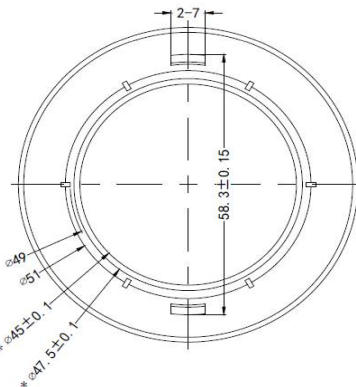

Part Number	Component	Dimension	Beam Angle
KB-4524-15-H-COB	lens	Φ45*H24MM	~15°
	lens+housing+holder	Φ45*H27MM	
	+(black cover optional)	Φ70.5*H41.5MM	
KB-4524-24-H-COB	lens	Φ45*H24MM	~24°
	lens+housing+holder	Φ45*H27MM	
	+(black cover optional)	Φ70.5*H41.5MM	
KB-4524-36-H-COB	lens	Φ45*H24MM	~36°
	lens+housing+holder	Φ45*H27MM	
	+(black cover optional)	Φ70.5*H41.5MM	
KB-4524-50-H-COB	lens	Φ45*H24MM	~50°
	lens+housing+holder	Φ45*H27MM	
	+(black cover optional)	Φ70.5*H41.5MM	

Mechanical Characteristics (产品尺寸):

-7-1 HOLDER

-9 HOLDER

-18 HOLDER

-Black Cover