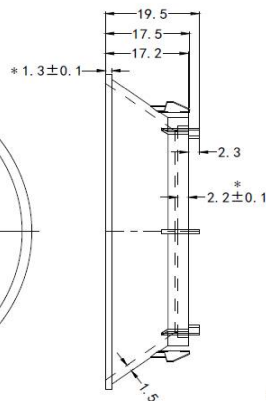

Part Number	Component	Dimension	Beam Angle
KB-4524-15-H-COB	lens	Φ45*H24MM	~15°
	lens+housing+holder	Φ45*H27MM	
	+(black cover optional)	Φ70.5*H41.5MM	
KB-4524-24-H-COB	lens	Φ45*H24MM	~24°
	lens+housing+holder	Φ45*H27MM	
	+(black cover optional)	Φ70.5*H41.5MM	
KB-4524-36-H-COB	lens	Φ45*H24MM	~36°
	lens+housing+holder	Φ45*H27MM	
	+(black cover optional)	Φ70.5*H41.5MM	
KB-4524-50-H-COB	lens	Φ45*H24MM	~50°
	lens+housing+holder	Φ45*H27MM	
	+(black cover optional)	Φ70.5*H41.5MM	

Mechanical Characteristics (产品尺寸):

-7-1 HOLDER

-9 HOLDER

-18 HOLDER

-Black Cover