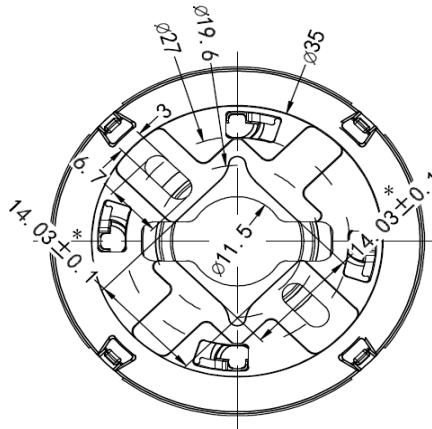

Product Parameters (产品描述)

产品编号 Part Number:	KB-4524-xx-H-COB	安装方式 Fastening:	Screw
出光角度 Beam Angle:	15/24/36/50°	支架颜色 Housing Color:	White Black
产品材料 Material:	PMMA	透光率 Transmittance:	93%
工作温度 Work Temp:	<85°C	匹配LED Match Led:	COB Leds

Part Number	Component	Dimension	Beam Angle
KB-4524-15-H-COB	lens	Φ45*H24MM	~15°
	lens+housing+holder	Φ45*H27MM	
	+(black cover optional)	Φ70.5*H41.5MM	
KB-4524-24-H-COB	lens	Φ45*H24MM	~24°
	lens+housing+holder	Φ45*H27MM	
	+(black cover optional)	Φ70.5*H41.5MM	
KB-4524-36-H-COB	lens	Φ45*H24MM	~36°
	lens+housing+holder	Φ45*H27MM	
	+(black cover optional)	Φ70.5*H41.5MM	
KB-4524-50-H-COB	lens	Φ45*H24MM	~50°
	lens+housing+holder	Φ45*H27MM	
	+(black cover optional)	Φ70.5*H41.5MM	

Mechanical Characteristics (产品尺寸):

-7-1 HOLDER

-9 HOLDER

-18 HOLDER

-Black Cover