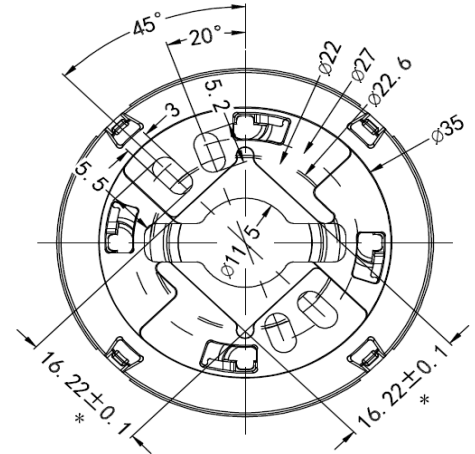

Product Parameters (产品描述)

产品编号 Part Number:	KB-4524-xx-H-COB	安装方式 Fastening:	Screw
出光角度 Beam Angle:	15/24/36/50°	支架颜色 Housing Color:	White Black
产品材料 Material:	PMMA	透光率 Transmittance:	93%
工作温度 Work Temp:	<85°C	匹配LED Match Led:	COB Leds

Part Number	Component	Dimension	Beam Angle
KB-4524-15-H-COB	lens	Φ45*H24MM	~15°
	lens+housing+holder	Φ45*H27MM	
	+(black cover optional)	Φ70.5*H41.5MM	
KB-4524-24-H-COB	lens	Φ45*H24MM	~24°
	lens+housing+holder	Φ45*H27MM	
	+(black cover optional)	Φ70.5*H41.5MM	
KB-4524-36-H-COB	lens	Φ45*H24MM	~36°
	lens+housing+holder	Φ45*H27MM	
	+(black cover optional)	Φ70.5*H41.5MM	
KB-4524-50-H-COB	lens	Φ45*H24MM	~50°
	lens+housing+holder	Φ45*H27MM	
	+(black cover optional)	Φ70.5*H41.5MM	

Mechanical Characteristics (产品尺寸):

-7-1 HOLDER

-9 HOLDER

-18 HOLDER

-Black Cover