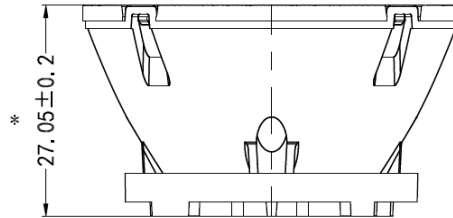

Product Parameters (产品描述)

产品编号 Part Number:	KB-4524-xx-H-COB	安装方式 Fastening:	Screw
出光角度 Beam Angle:	15/24/36/50°	支架颜色 Housing Color:	White Black
产品材料 Material:	PMMA	透光率 Transmittance:	93%
工作温度 Work Temp:	<85°C	匹配LED Match Led:	COB Leds

Part Number	Component	Dimension	Beam Angle
KB-4524-15-H-COB	lens	Φ45*H24MM	~15°
	lens+housing+holder	Φ45*H27MM	
	+(black cover optional)	Φ70.5*H41.5MM	
KB-4524-24-H-COB	lens	Φ45*H24MM	~24°
	lens+housing+holder	Φ45*H27MM	
	+(black cover optional)	Φ70.5*H41.5MM	
KB-4524-36-H-COB	lens	Φ45*H24MM	~36°
	lens+housing+holder	Φ45*H27MM	
	+(black cover optional)	Φ70.5*H41.5MM	
KB-4524-50-H-COB	lens	Φ45*H24MM	~50°
	lens+housing+holder	Φ45*H27MM	
	+(black cover optional)	Φ70.5*H41.5MM	

Mechanical Characteristics (产品尺寸):

-7-1 HOLDER

-9 HOLDER

-18 HOLDER

-Black Cover