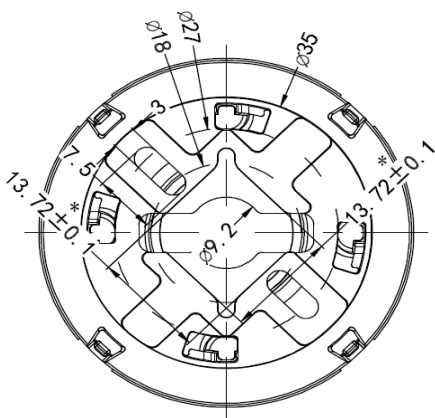

Product Parameters (产品描述)

产品编号 Part Number:	KB-4524-xx-H-COB	安装方式 Fastening:	Screw
出光角度 Beam Angle:	15/24/36/50°	支架颜色 Housing Color:	White Black
产品材料 Material:	PMMA	透光率 Transmittance:	93%
工作温度 Work Temp:	<85°C	匹配LED Match Led:	COB Leds

Part Number	Component	Dimension	Beam Angle
KB-4524-15-H-COB	lens	Φ45*H24MM	~15°
	lens+housing+holder	Φ45*H27MM	
	+(black cover optional)	Φ70.5*H41.5MM	
KB-4524-24-H-COB	lens	Φ45*H24MM	~24°
	lens+housing+holder	Φ45*H27MM	
	+(black cover optional)	Φ70.5*H41.5MM	
KB-4524-36-H-COB	lens	Φ45*H24MM	~36°
	lens+housing+holder	Φ45*H27MM	
	+(black cover optional)	Φ70.5*H41.5MM	
KB-4524-50-H-COB	lens	Φ45*H24MM	~50°
	lens+housing+holder	Φ45*H27MM	
	+(black cover optional)	Φ70.5*H41.5MM	

Mechanical Characteristics (产品尺寸):

-7-1 HOLDER

-9 HOLDER

-18 HOLDER

-Black Cover