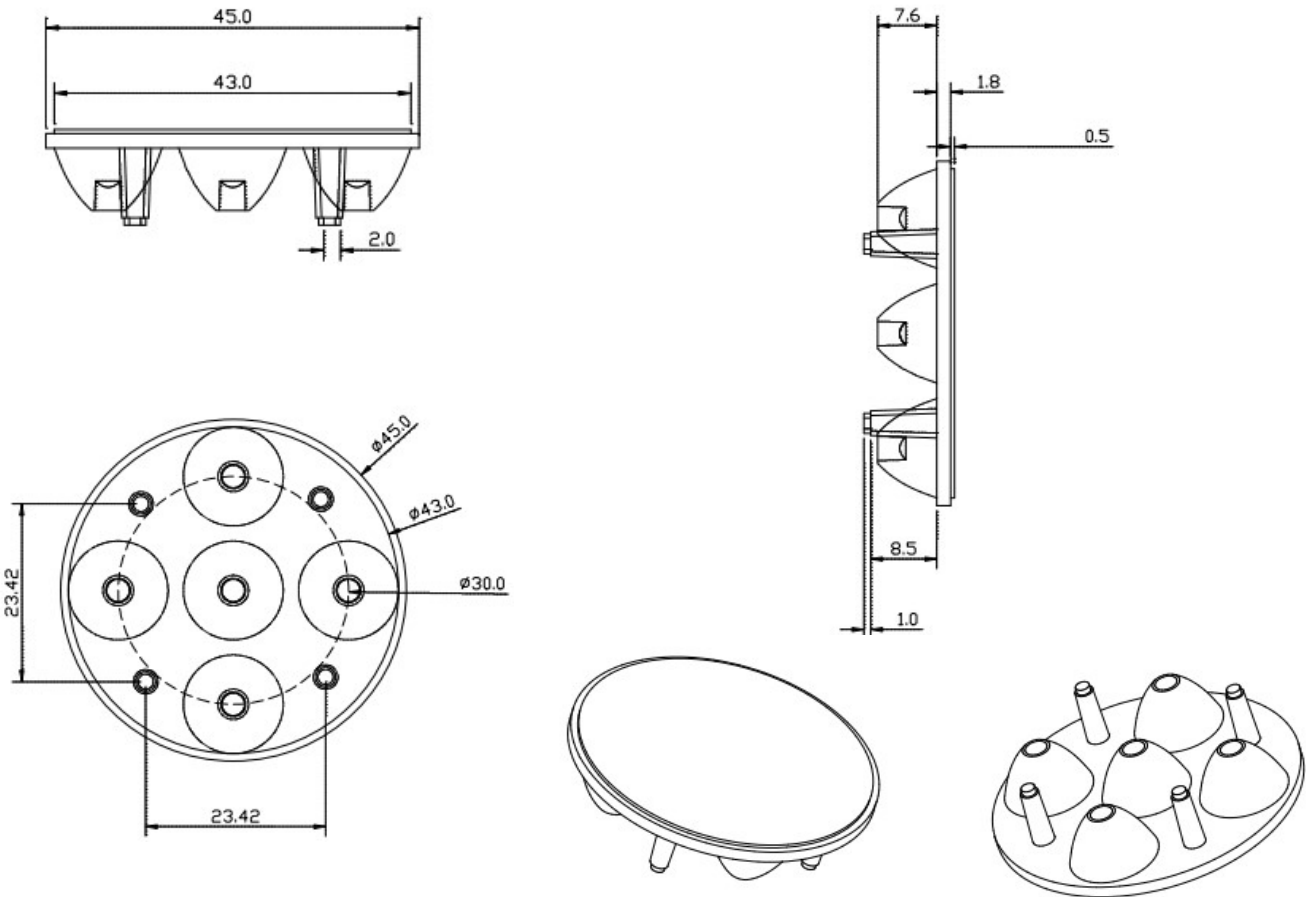

Product Parameters (产品描述)

出光角度 | Beam Angle: 10/15/20/25/30/45/60°
产品材料 | Material: PMMA
工作温度 | Work Temp: <85°C

支架颜色 | Holder Color: N/A
透光率 | Transmittance: 93%
匹配LED | Match Led: Dome/Flat 3030|3535 Leds

Part Number	Lens Surface	Dimension	Beam Angle
KB-P45-10-5-XP	transparent	Φ45.0*H10.8mm	~10°
KB-P45-15-5-XP	transparent	Φ45.0*H10.8mm	~15°
KB-P45-20-5-XP	transparent	Φ45.0*H10.8mm	~20°
KB-P45-25-5-XP	transparent	Φ45.0*H10.8mm	~25°
KB-P45-30-5-XP	transparent	Φ45.0*H10.8mm	~30°
KB-P45-45-5-XP	transparent	Φ45.0*H10.8mm	~45°
KB-P45-60-5-XP	transparent	Φ45.0*H10.8mm	~60°
KB-P45-10P-5-XP	beads	Φ45.0*H10.8mm	~10°
KB-P45-15P-5-XP	beads	Φ45.0*H10.8mm	~15°
KB-P45-20P-5-XP	beads	Φ45.0*H10.8mm	~20°
KB-P45-25P-5-XP	beads	Φ45.0*H10.8mm	~25°
KB-P45-30P-5-XP	beads	Φ45.0*H10.8mm	~30°
KB-P45-45P-5-XP	beads	Φ45.0*H10.8mm	~45°
KB-P45-60P-5-XP	beads	Φ45.0*H10.8mm	~60°

Mechanical Characteristics (产品尺寸):

Product Package (产品包装):

Inner Box (内盒)	Outer Carton (外箱)
	
<p>45pcs/box Gross weight: 0.56kg/box Box dimension: 16*12*9cm</p>	<p>25boxes/carton 1,225pcs/carton Gross weight: 14.8kg/CTN Carton Dimension: 64*28*32cm</p>