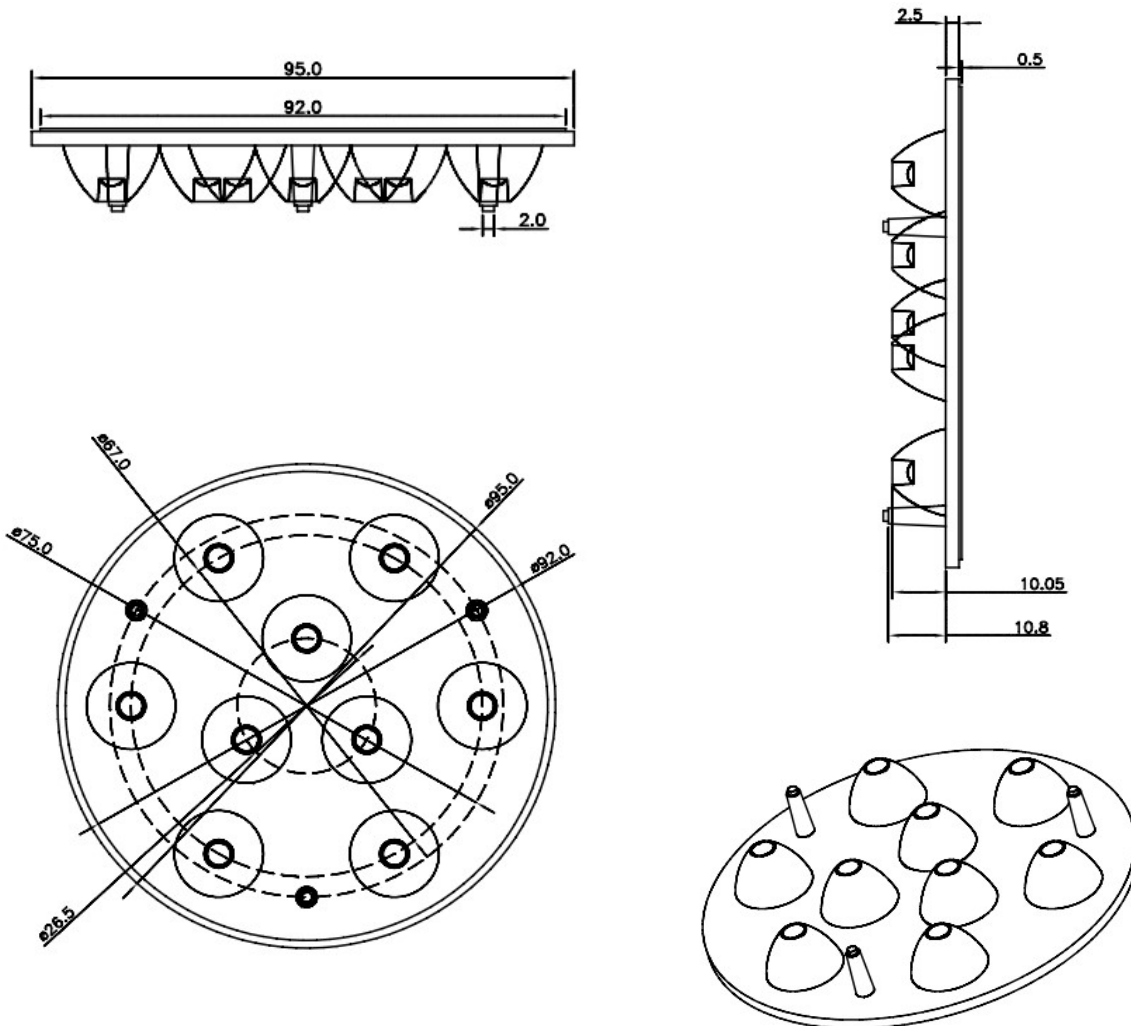

Product Parameters (产品描述)

出光角度 | Beam Angle: 5/10/15/20/25/30/38/45/60/85°
 产品材料 | Material: PMMA
 工作温度 | Work Temp: <85°C

支架颜色 | Holder Color: N/A
 透光率 | Transmittance: 93%
 匹配LED | Match Led: Dome/Flat 3030|3535 Leds

Part Number	Lens Surface	Dimension	Beam Angle
KB-P95-5-9-XP	transparent	Φ95.0*H13.8mm	~5°
KB-P95-10-9-XP	transparent	Φ95.0*H13.8mm	~10°
KB-P95-15-9-XP	transparent	Φ95.0*H13.8mm	~15°
KB-P95-20-9-XP	transparent	Φ95.0*H13.8mm	~20°
KB-P95-25-9-XP	transparent	Φ95.0*H13.8mm	~25°
KB-P95-30-9-XP	transparent	Φ95.0*H13.8mm	~30°
KB-P95-38-9-XP	transparent	Φ95.0*H13.8mm	~38°
KB-P95-45-9-XP	transparent	Φ95.0*H13.8mm	~45°
KB-P95-60-9-XP	transparent	Φ95.0*H13.8mm	~60°
KB-P95-85-9-XP	transparent	Φ95.0*H13.8mm	~85°
KB-P95-5P-9-XP	beads	Φ95.0*H13.8mm	~5°
KB-P95-10P-9-XP	beads	Φ95.0*H13.8mm	~10°
KB-P95-15P-9-XP	beads	Φ95.0*H13.8mm	~15°
KB-P95-20P-9-XP	beads	Φ95.0*H13.8mm	~20°
KB-P95-25P-9-XP	beads	Φ95.0*H13.8mm	~25°
KB-P95-30P-9-XP	beads	Φ95.0*H13.8mm	~30°
KB-P95-38P-9-XP	beads	Φ95.0*H13.8mm	~38°
KB-P95-45P-9-XP	beads	Φ95.0*H13.8mm	~45°
KB-P95-60P-9-XP	beads	Φ95.0*H13.8mm	~60°
KB-P95-85P-9-XP	beads	Φ95.0*H13.8mm	~85°

Mechanical Characteristics (产品尺寸):

Product Package (产品包装):

Inner Box (内盒)	Outer Carton (外箱)
	
<p>9pcs/tray Gross weight: 0.43kg/tray</p>	<p>27 trays/carton 243pcs/carton Gross weight: 12.2kg/CTN Carton Dimension: 40*40*44cm</p>