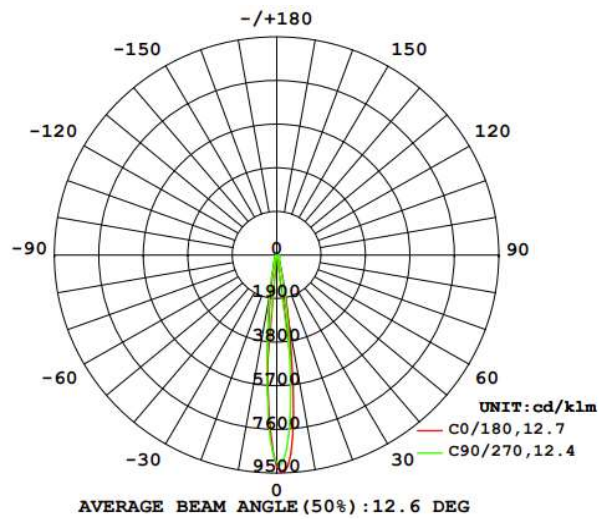

Light Distribution Curve (配光曲线图):

Part Number: KB-HB4W-15-XP

Tested Led: Cree XP-G2

Beam angle: 9.6°

Part Number: KB-HB4W-15-XP

Tested Led: Cree XTE

Beam angle: 12.6°

Mechanical Characteristics (产品尺寸):