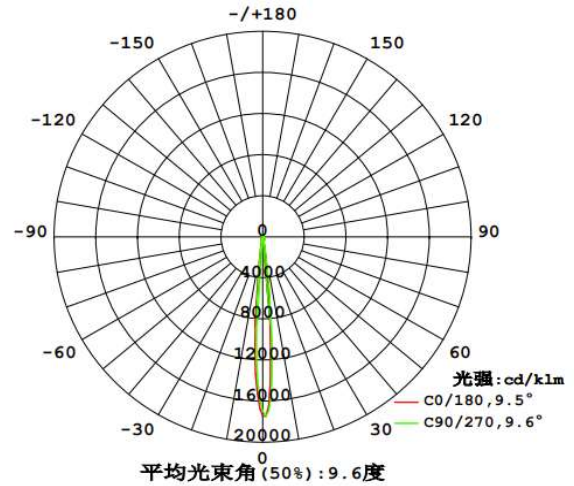

### Product Parameters (产品描述)

产品编号   Part Number:	KB-HB4W-15-XP	安装方式   Fastening:	Screw
出光角度   Beam Angle:	~15°	峰值   Peak Intensity:	17cd/lm
产品材料   Material:	PC	透光率   Transmittance:	93%
工作温度   Work Temp:	<105°C	匹配LED   Match Led:	Dome 3535 Leds

Part Number	LED QTY	Dimension	Beam Angle
KB-HB4W-15-XP	4pcs	L49.6*W50mm	~15°

### Direction for Use

Light Distribution Curve (配光曲线图):

Part Number: KB-HB4W-15-XP

Tested Led: Cree XP-G2

Beam angle: 9.6°

Part Number: KB-HB4W-15-XP

Tested Led: Cree XTE

Beam angle: 12.6°

Mechanical Characteristics (产品尺寸):