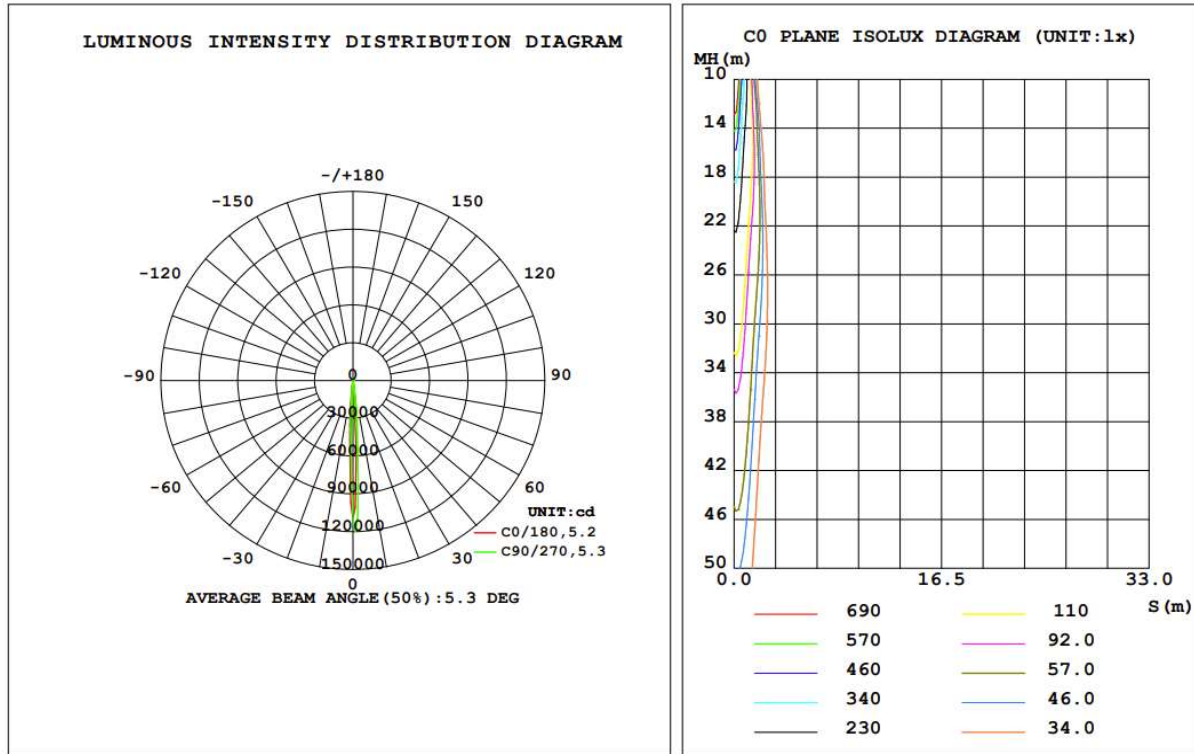

Product Parameters (产品描述)

产品编号 | Part Number: KB-HB4W-5-XP
出光角度 | Beam Angle: ~5°
产品材料 | Material: PC
工作温度 | Work Temp: <105°C

安装方式 | Fastening: Screw
峰值 | Peak Intensity: 43cd/lm
透光率 | Transmittance: 93%
匹配LED | Match Led: Dome 3535 Leds

Part Number	LED QTY	Dimension	Beam Angle
KB-HB4W-5-XP	4pcs	L49.9*W49.9mm	~5°

Direction for Use

(透镜 | LENS)

- 1, Please use some soft paper or pure water to clean lens (reflector)
- 2, Don't use any industrial solvent to clean lens surface , such as alcohol
- 3, Storage environment : Temperature 0~40°C , Humidity 30%~95%
- 4, This kind of lens can make the lighting more concentrated, and it's made from transparent material , so please do not open the packages until you use them, in case of the dust and other pollutions.

Light Distribution Curve (配光曲线图):

UGR(Unified Glare Rating) Table

Test:U:219.44V I:0.1456A P:30.609W PF:0.9578 Freq:49.99Hz UTHdi:0.00% ITHDi:0.00% KDisp:0											
Lamp Flux:2794.28x1 lm											
NAME: QCD5050-0415-T7					TYPE: LED			WEIGHT: N/A			
SPEC.: N/A					DIM.:			SERIAL No.: N/A			
MFR.:					SUR.:			Shielding Angle: N/A			
ceiling/cavity	0.7	0.7	0.5	0.5	0.3	0.7	0.7	0.5	0.5	0.3	
walls	0.5	0.3	0.5	0.3	0.3	0.5	0.3	0.5	0.3	0.3	
working plane	0.2	0.2	0.2	0.2	0.2	0.2	0.2	0.2	0.2	0.2	
Room dimensions	Viewed crosswise					Viewed endwise					
x = 2H y = 2H	14.2	14.7	14.4	14.8	15.0	15.1	15.6	15.2	15.7	15.8	
3H	15.2	15.7	15.4	15.9	16.1	16.1	16.6	16.4	16.8	17.0	
4H	15.4	15.9	15.7	16.1	16.3	16.3	16.8	16.6	17.0	17.2	
6H	15.5	15.9	15.8	16.2	16.4	16.3	16.8	16.6	17.0	17.3	
8H	15.5	15.9	15.8	16.2	16.4	16.3	16.8	16.6	17.0	17.2	
12H	15.4	15.9	15.7	16.1	16.4	16.3	16.7	16.6	17.0	17.2	
4H	2H	14.9	15.4	15.2	15.6	15.8	15.6	16.1	15.9	16.3	16.5
	3H	16.0	16.5	16.3	16.7	17.0	16.8	17.2	17.1	17.4	17.7
	4H	16.3	16.7	16.6	17.0	17.3	17.0	17.4	17.3	17.7	18.0
	6H	16.4	16.7	16.7	17.1	17.4	17.0	17.4	17.4	17.7	18.0
	8H	16.4	16.7	16.7	17.0	17.4	17.0	17.3	17.4	17.7	18.0
	12H	16.3	16.6	16.7	17.0	17.4	16.9	17.3	17.3	17.6	18.0