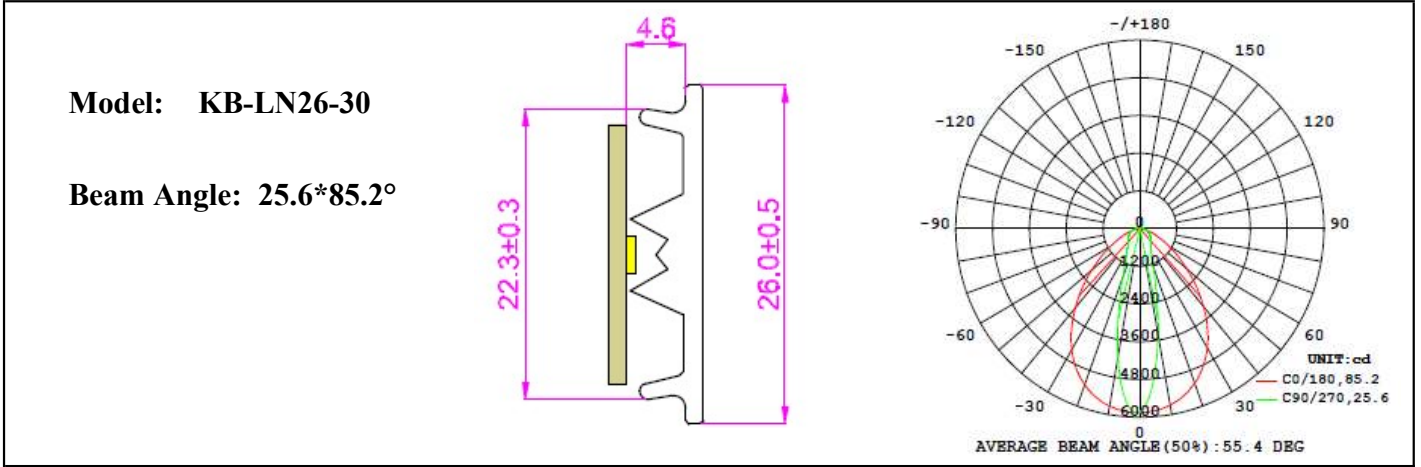

Optical Characteristics&Drawing (光学参数&尺寸图)