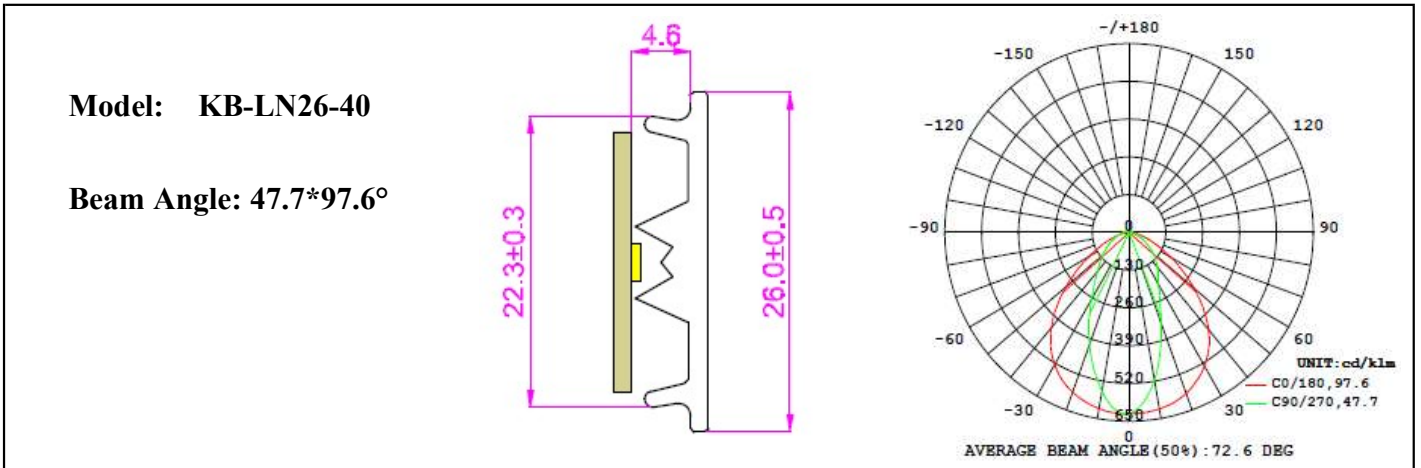

Optical Characteristics&Drawing (光学参数&尺寸图)