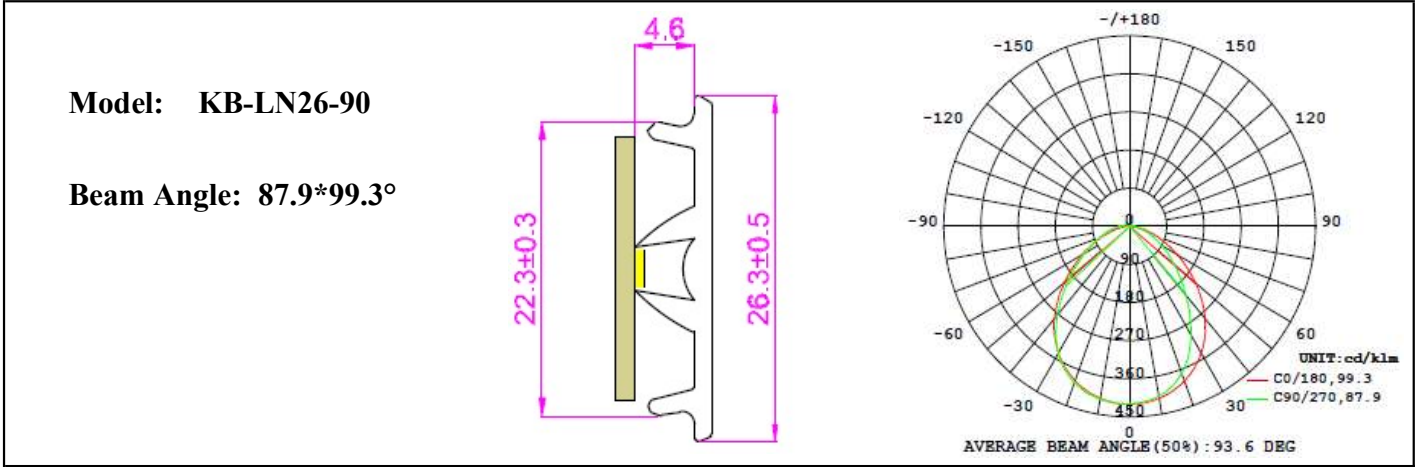

Optical Characteristics&Drawing (光学参数&尺寸图)