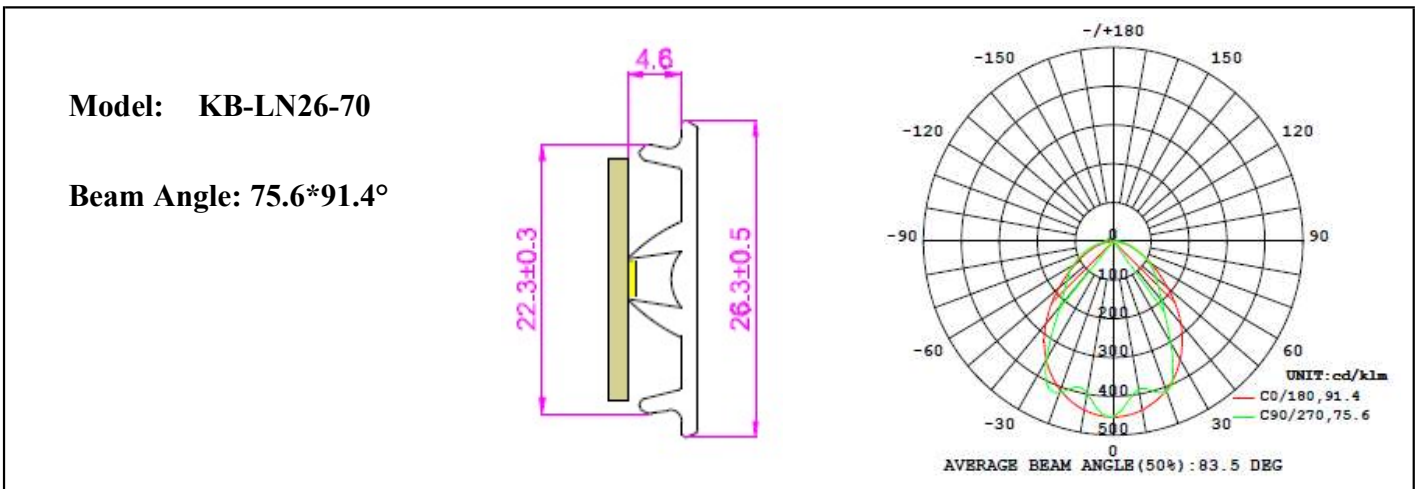

Optical Characteristics&Drawing (光学参数&尺寸图)