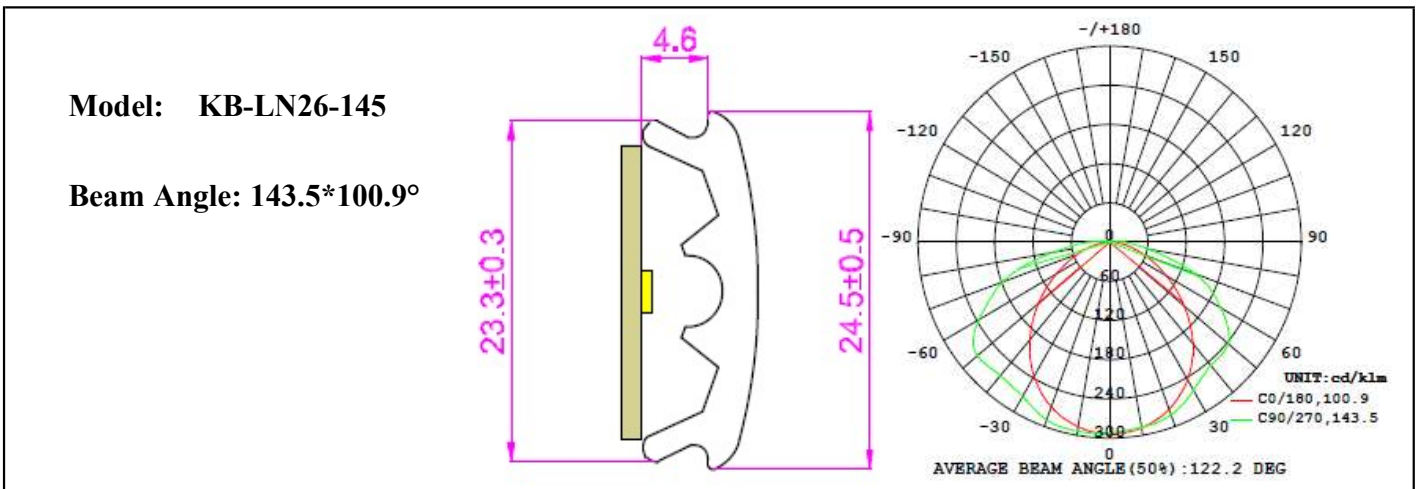

Optical Characteristics&Drawing (光学参数&尺寸图)