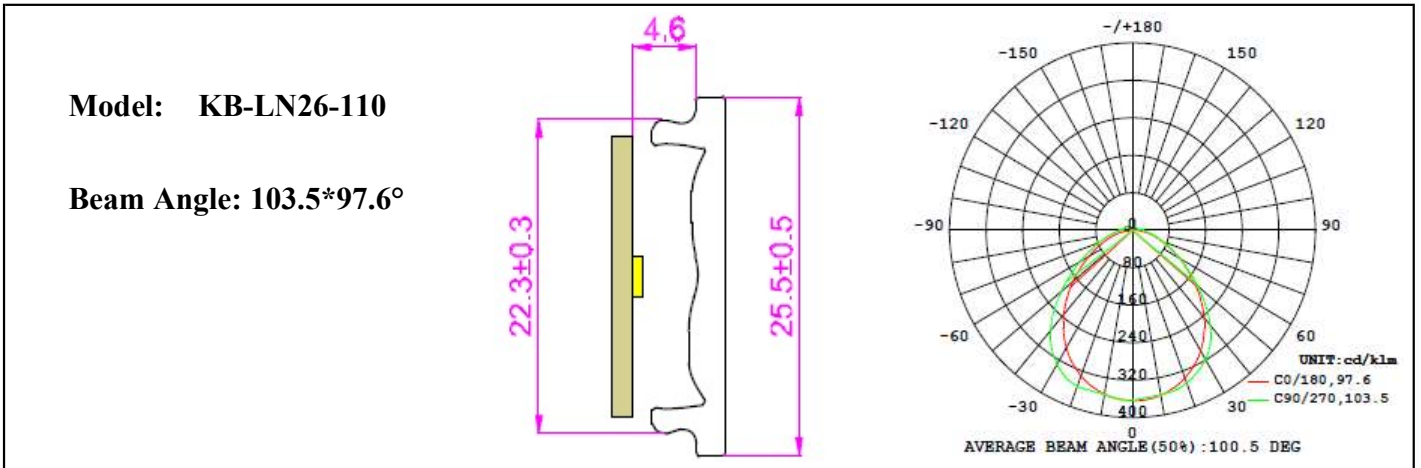

Optical Characteristics&Drawing (光学参数&尺寸图)