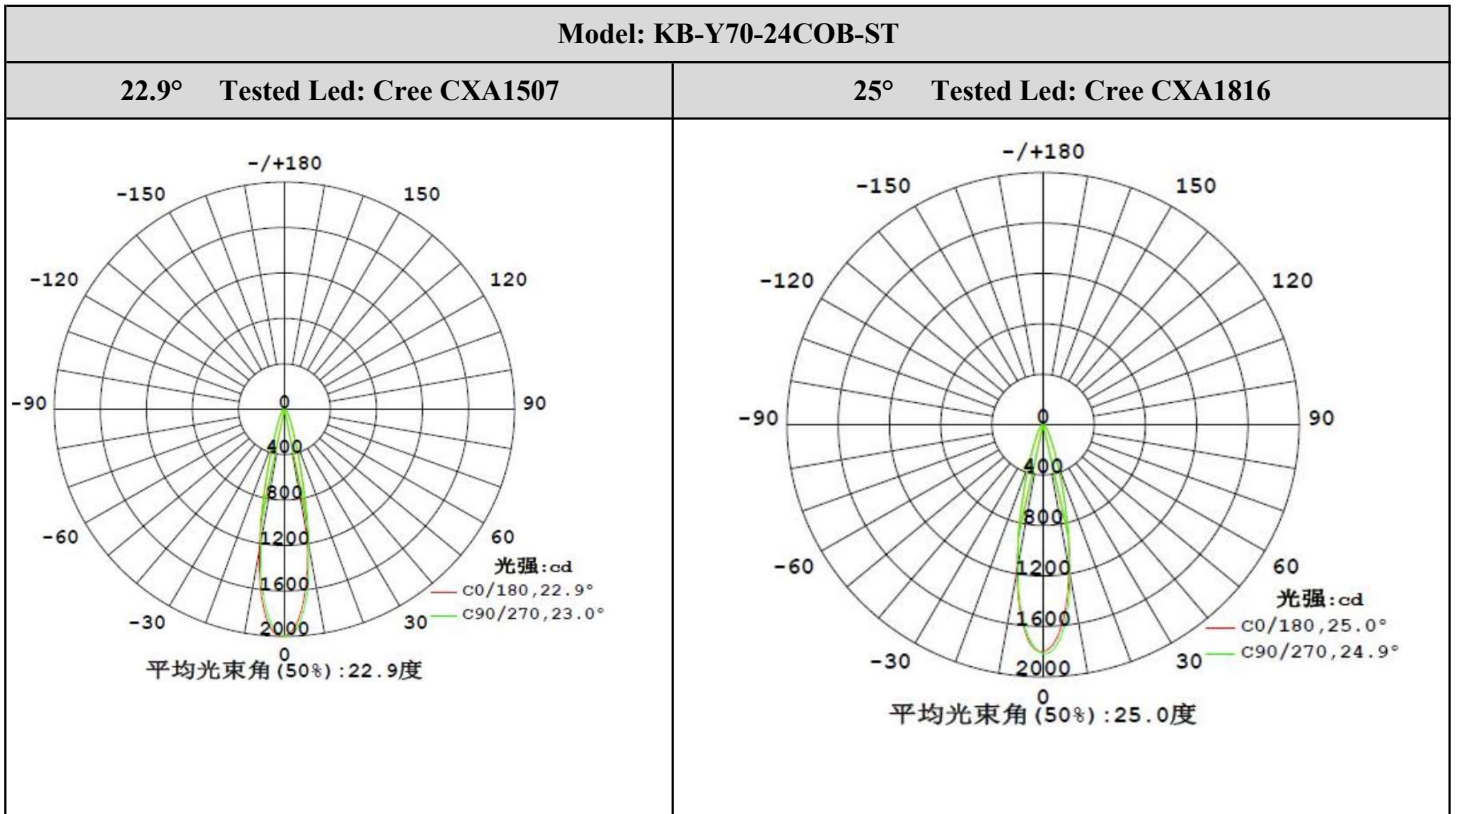

Light Distribution Curve (配光曲线图)