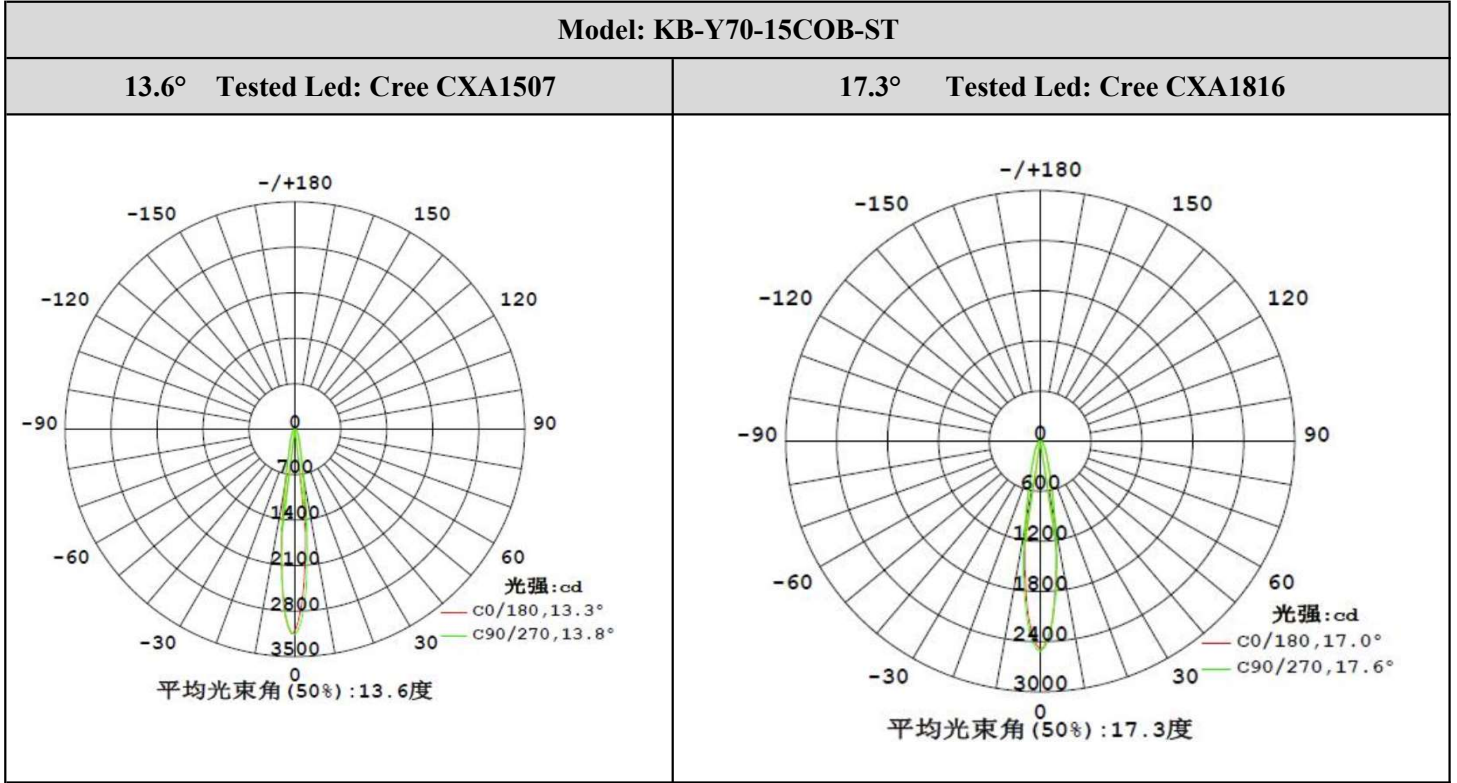

Light Distribution Curve (配光曲线图)