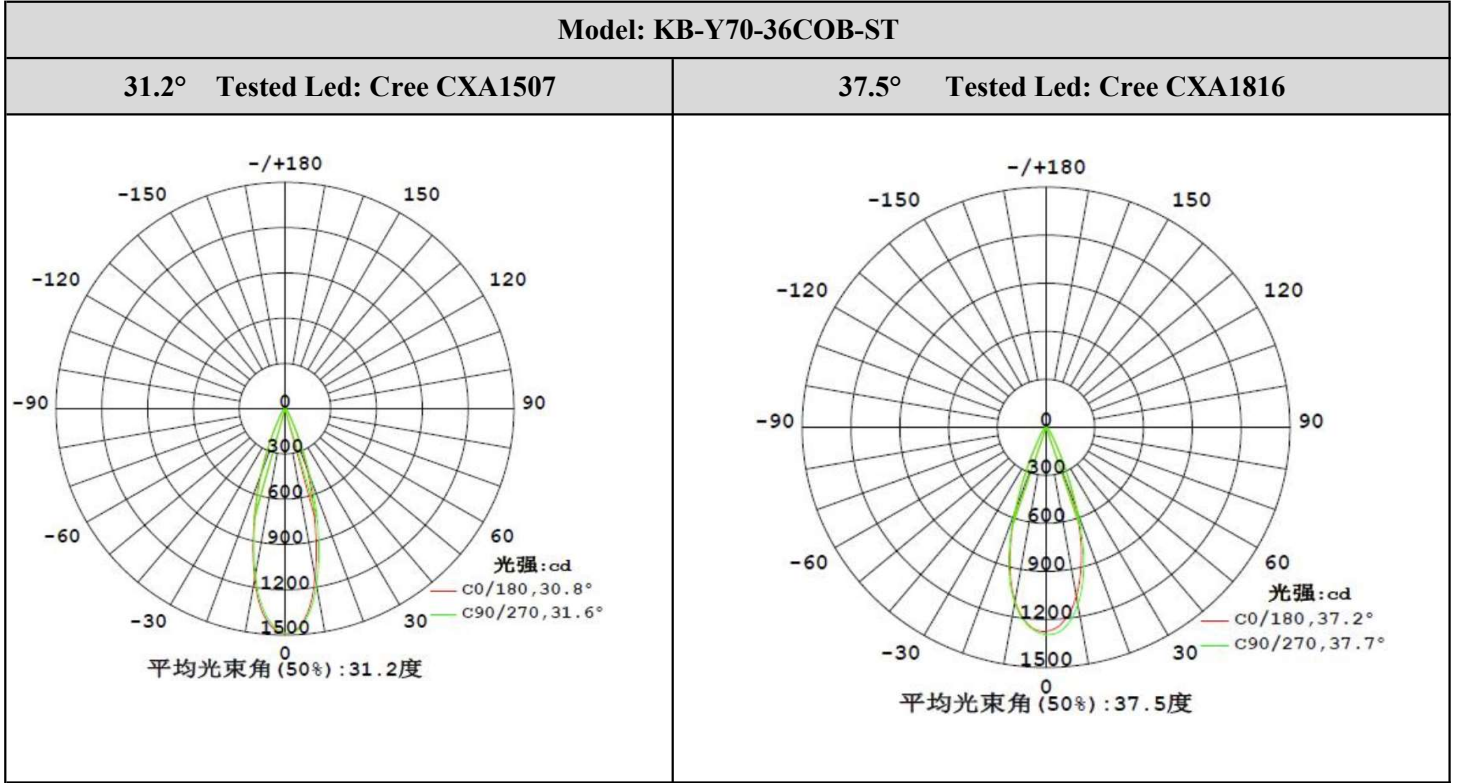

Light Distribution Curve (配光曲线图)