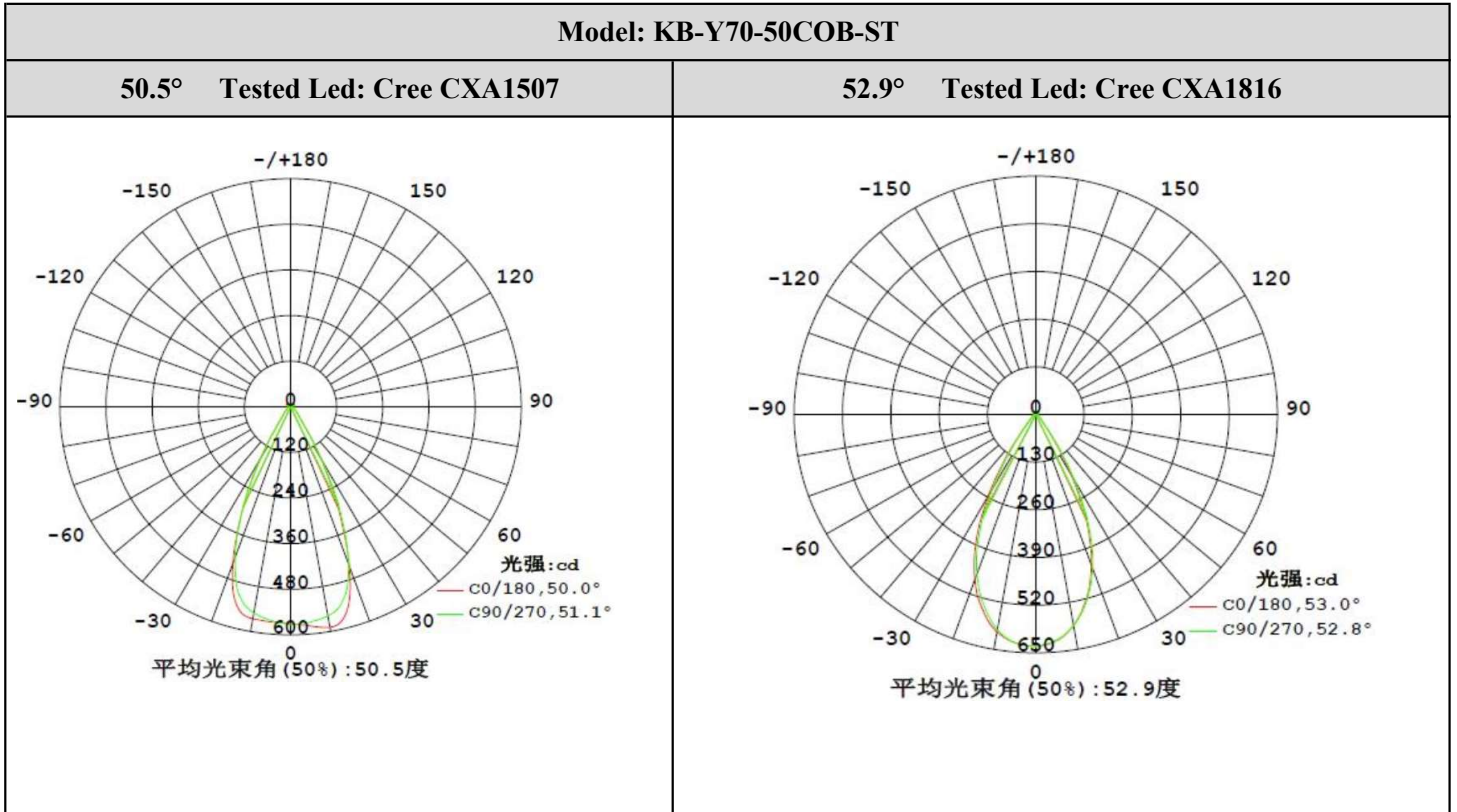

Light Distribution Curve (配光曲线图)