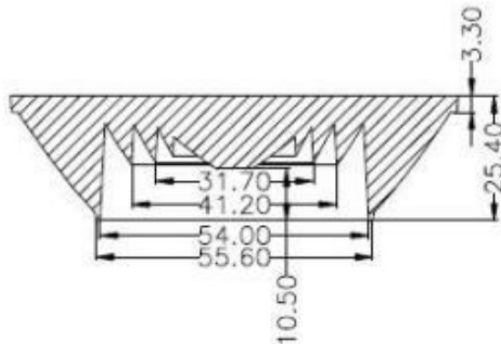

Product Parameters (产品描述)

产品编号 | Part Number: KB-Y90-xxCOB-ST
出光角度 | Beam Angle: 15/24/36°
产品材料 | Material: PC
工作温度 | Work Temp: <105°C

安装方式 | Fastening: Frame
支架颜色 | Holder Color: White only
透光率 | Transmittance: 93%
匹配LED | Match Led: COB Les<22mm

Part Number	Lens Surface	Dimension	Beam Angle
KB-Y90-15COB-ST	磨砂面/Matt	Φ90*H25.4mm	~15°
KB-Y90-24COB-ST	磨砂面/Matt	Φ90*H25.4mm	~24°
KB-Y90-36COB-ST	磨砂面/Matt	Φ90*H25.4mm	~36°

Direction for Use (使用须知)

- 1, Please use some soft paper or pure water to clean lens (reflector)
- 2, Don't use any industrial solvent to clean lens surface , such as alcohol
- 3, Storage environment : Temperature 0~40°C , Humidity 30%~95%
- 4, This kind of lens can make the lighting more concentrated, and it's made from transparent material , so please do not open the packages until you use them, in case of the dust and other pollutions.

Light Distribution Curve (配光曲线图)

Mechanical Characteristics:

Mechanical Characteristics: