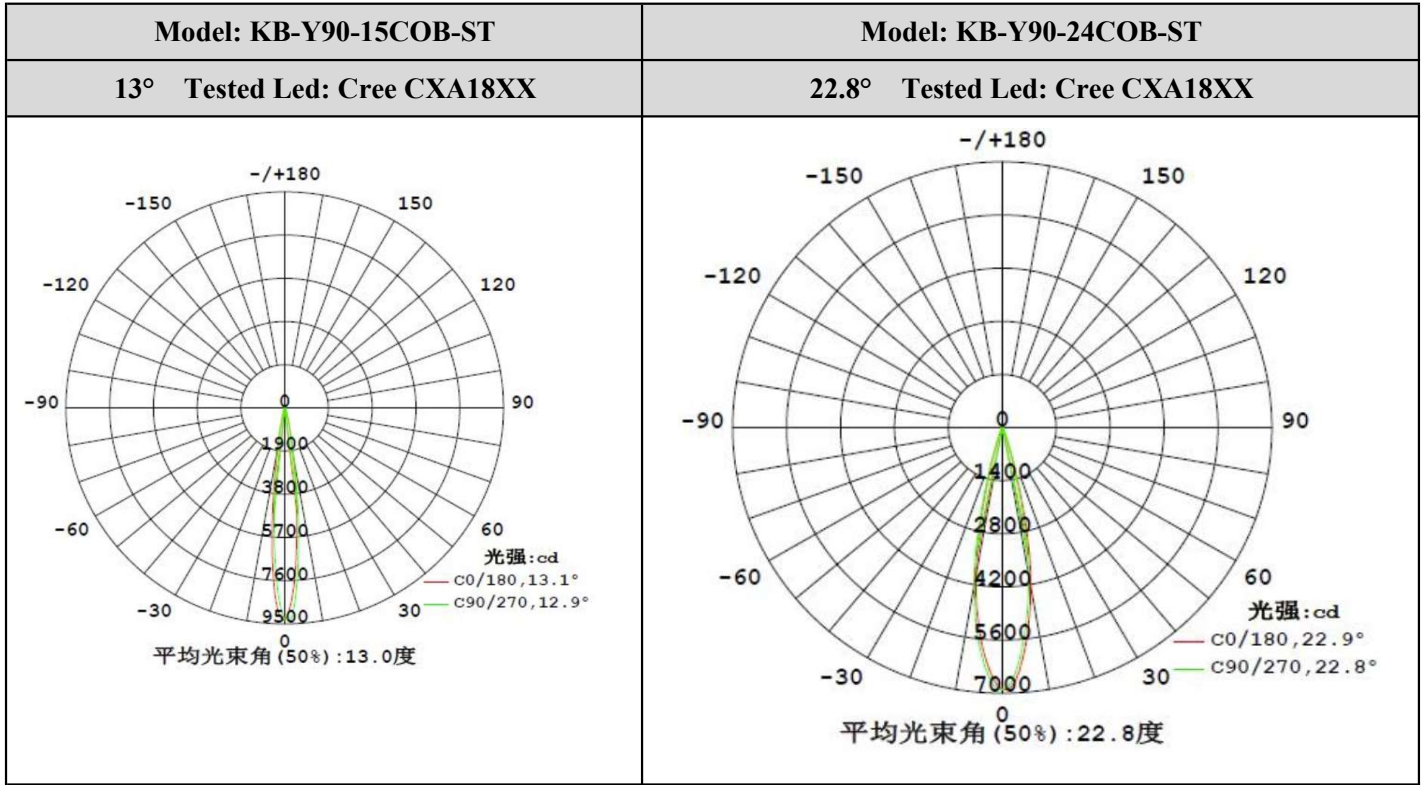

Product Parameters (产品描述)

产品编号 | Part Number: KB-Y90-xxCOB-ST
出光角度 | Beam Angle: 15/24/36°
产品材料 | Material: PC
工作温度 | Work Temp: <105°C

安装方式 | Fastening: Frame
支架颜色 | Holder Color: White only
透光率 | Transmittance: 93%
匹配LED | Match Led: COB Les<22mm

Part Number	Lens Surface	Dimension	Beam Angle
KB-Y90-15COB-ST	磨砂面/Matt	Φ90*H25.4mm	~15°
KB-Y90-24COB-ST	磨砂面/Matt	Φ90*H25.4mm	~24°
KB-Y90-36COB-ST	磨砂面/Matt	Φ90*H25.4mm	~36°

Direction for Use (使用须知)

- 1, Please use some soft paper or pure water to clean lens (reflector)
- 2, Don't use any industrial solvent to clean lens surface , such as alcohol
- 3, Storage environment : Temperature 0~40°C , Humidity 30%~95%
- 4, This kind of lens can make the lighting more concentrated, and it's made from transparent material , so please do not open the packages until you use them, in case of the dust and other pollutions.

Light Distribution Curve (配光曲线图)

Mechanical Characteristics:

Mechanical Characteristics: