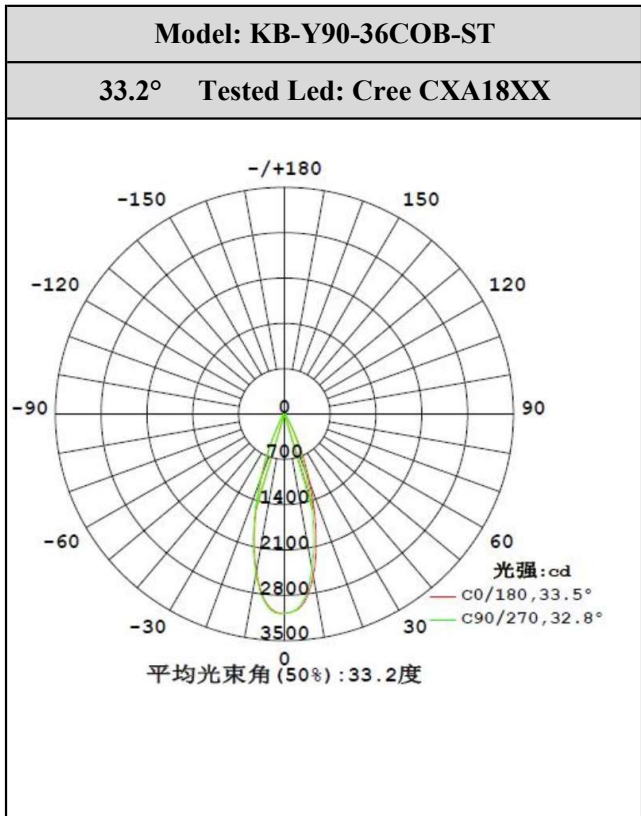

Product Parameters (产品描述)

产品编号 | Part Number: KB-Y90-xxCOB-ST
出光角度 | Beam Angle: 15/24/36°
产品材料 | Material: PC
工作温度 | Work Temp: <105°C

安装方式 | Fastening: Frame
支架颜色 | Holder Color: White only
透光率 | Transmittance: 93%
匹配LED | Match Led: COB Les<22mm

Part Number	Lens Surface	Dimension	Beam Angle
KB-Y90-15COB-ST	磨砂面/Matt	Φ90*H25.4mm	~15°
KB-Y90-24COB-ST	磨砂面/Matt	Φ90*H25.4mm	~24°
KB-Y90-36COB-ST	磨砂面/Matt	Φ90*H25.4mm	~36°

Direction for Use (使用须知)

- 1, Please use some soft paper or pure water to clean lens (reflector)
- 2, Don't use any industrial solvent to clean lens surface , such as alcohol
- 3, Storage environment : Temperature 0~40°C , Humidity 30%~95%
- 4, This kind of lens can make the lighting more concentrated, and it's made from transparent material , so please do not open the packages until you use them, in case of the dust and other pollutions.

Light Distribution Curve (配光曲线图)

Mechanical Characteristics:

Mechanical Characteristics: